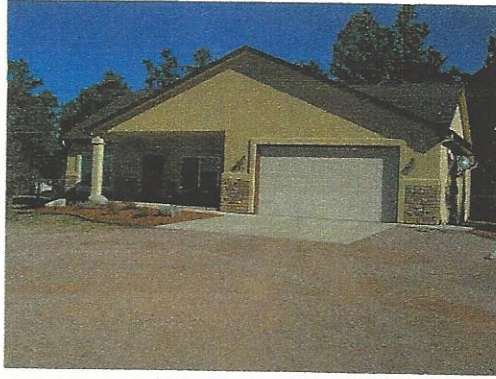

**Schedule Number: 6100000369**

**Property Location** 17725 HWY 83, COLORADO SPRINGS

**El Paso County - Community: Property Search**  
**Schedule Number: 6100000369**