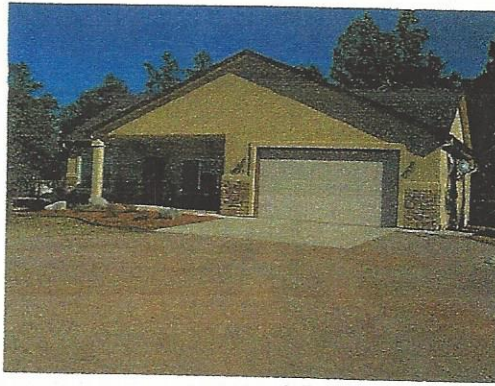

WALDEN III  
PLAT BK. H-2, PG. 19

Schedule Number: 6100000369

Property Location 17725 HWY 93, COLORADO SPRINGS

2/12/2019

El Paso County, CO - Community

El Paso County - Community: Property Search

Schedule Number: 6100000369