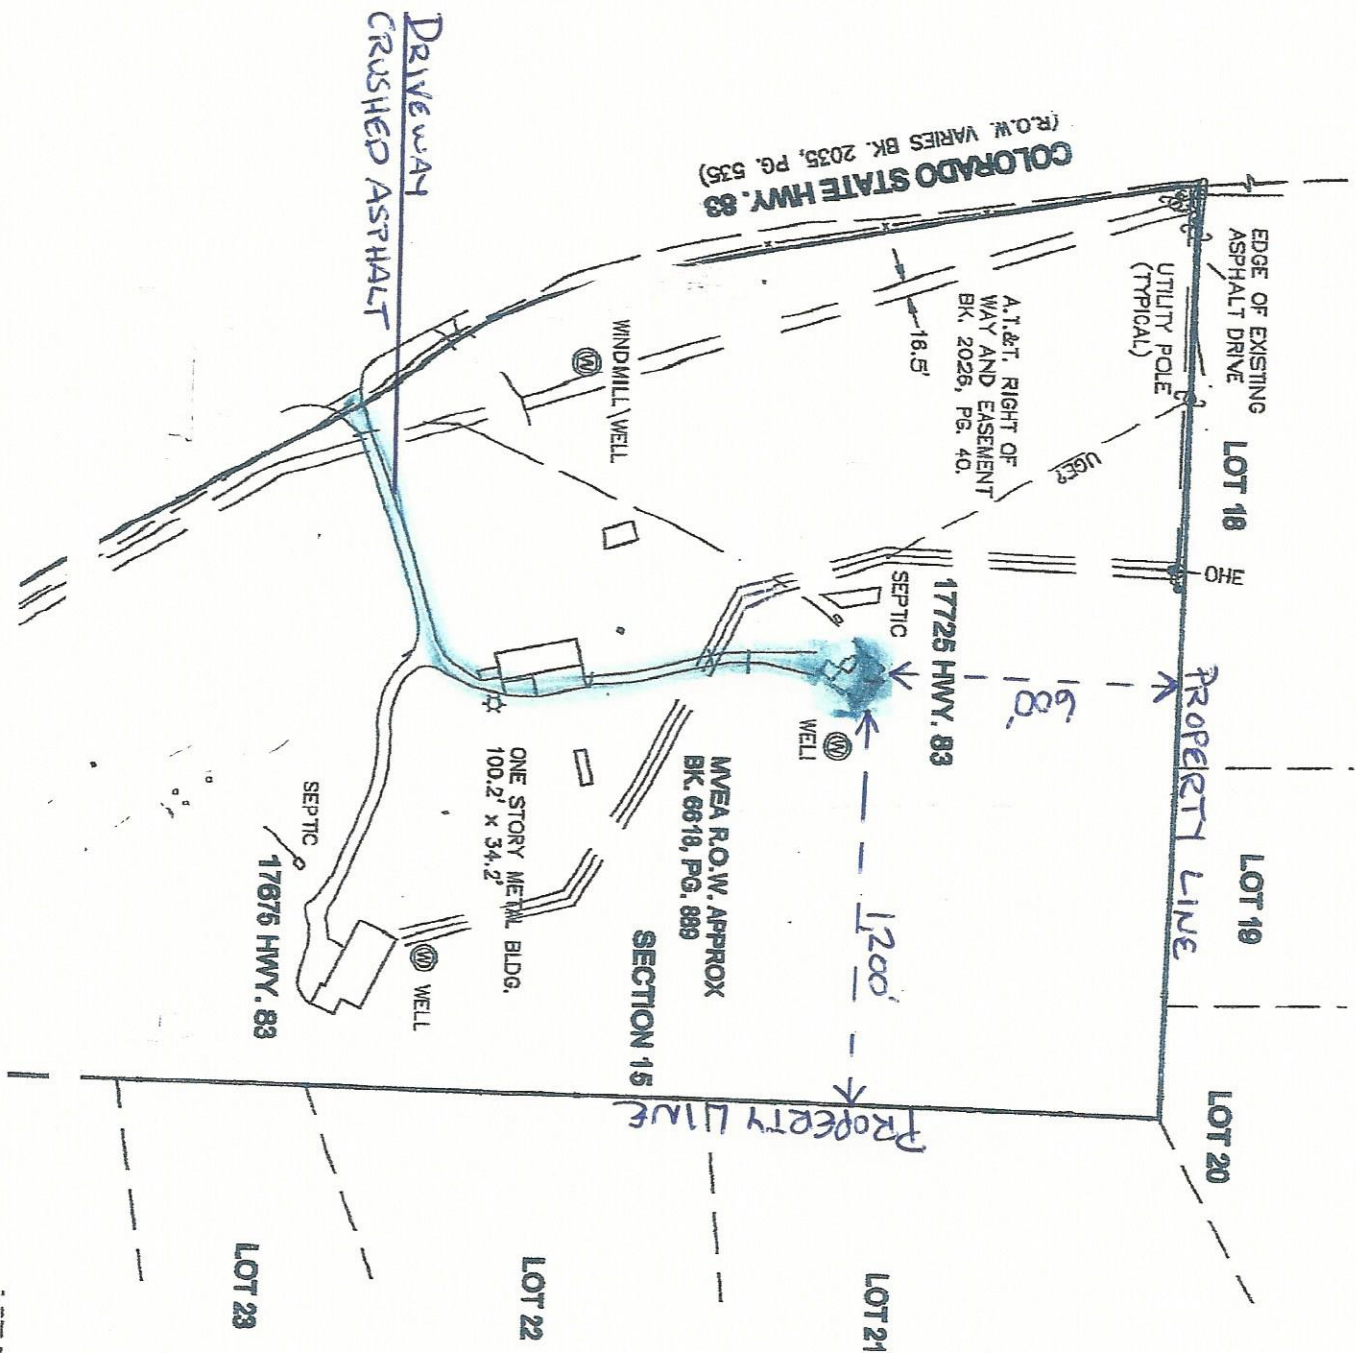

WALDEN III  
PLAT BK. H-2, PG. 19

Schedule Number: 6100000369

Property Location 17725 HWY 93, COLORADO SPRINGS

2/12/2019

El Paso County, CO - Community

El Paso County - Community: Property Search

Schedule Number: 6100000369