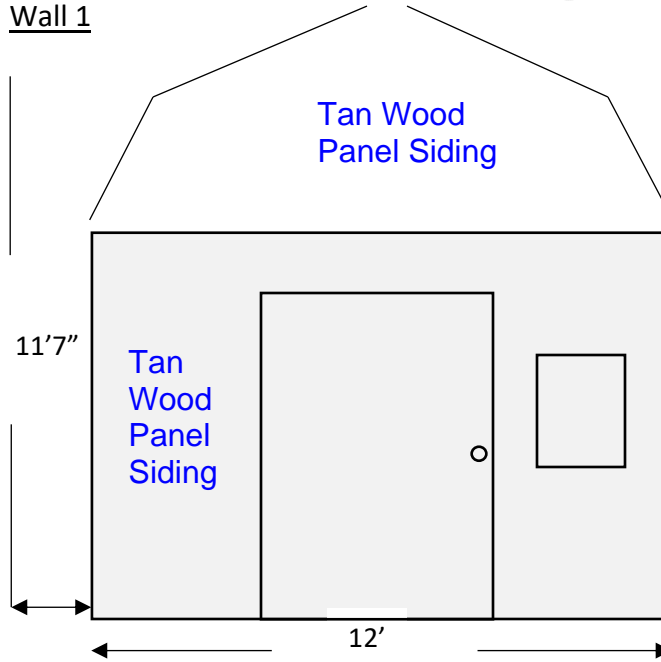

## Project Notes

Wall Height

Building Type - Garden 6 Barn

Roof Type - Barn

Door Style - Std

Size - 4x6

Other

1

## Wall 1

The interior is a single open space.