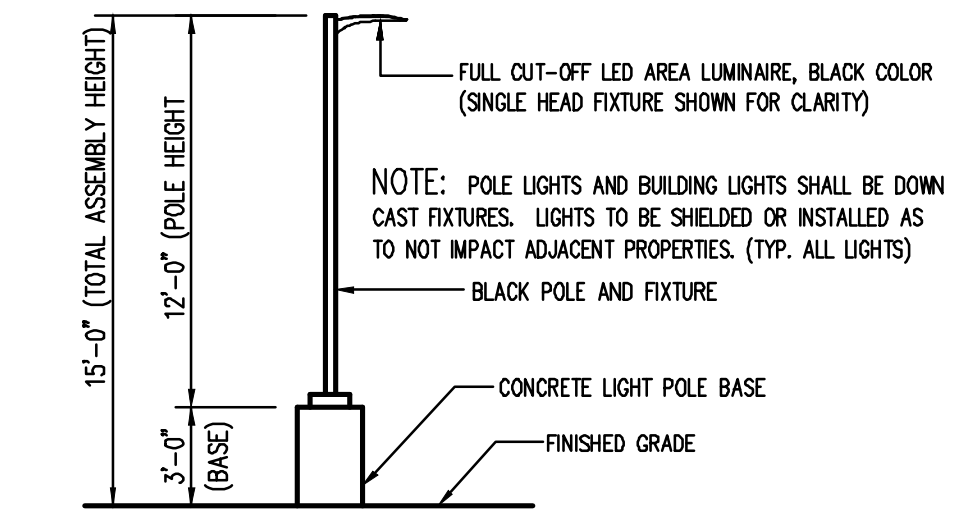

2 AREA LIGHT DETAIL
SCALE: NOT TO SCALE

D-Series Size 0 LED Area Luminaire

Specifications

EPA: 0.68 ft (203mm)
Length: 26.18" (670mm)
Width: 14.06" (357mm)
Height H1: 2.26" (58mm)
Height H2: 7.66" (195mm)
Weight: 2.2 lbs (1kg)

Introduction

The modern styling of the D-Series features a highly refined aesthetic that blends seamlessly with its environment. The D-Series offers the benefits of the latest in LED technology into a high performance, high efficacy, long-life luminaire.

The photometric performance results in sites with excellent uniformity, greater pole spacing and lower power density. D-Series outstanding photometry aids in reducing the number of poles required in area lighting applications, with typical energy savings of 70% and expected service life of over 100,000 hours.

Ordering Information

EXAMPLE: DSX0 LED P6 40K 70CRI T3M MVOLT SPA NLTAR2 PIRHN DBXBD

Series	Units	Color Temperature	Color Rendering Index	Manufacturer	EMF	Type of luminaire	Shipped	Mounting
DSX0 LED	Forward optics FF1 P5 FF2 P6 FF3 P7 FF4 P8 Reverse optics RR1 P5 RR2 P6 RR3 P7 RR4 P8	(5000K CCT) 40K 5000K 5000K 5000K 5000K 40K 5000K 5000K 5000K 5000K	(90) 90 90 90 90 90 90 90 90 90 90	(TSM) TSM TSM TSM TSM TSM TSM TSM TSM TSM TSM	ASR TSM TSM TSM TSM TSM TSM TSM TSM TSM TSM	Type II medium Type II medium Type II medium Type II medium Type II medium Type II medium Type II medium Type II medium Type II medium Type II medium Type II medium	DBXBD (DBX) DBXBD (DBX) DBXBD (DBX) DBXBD (DBX) DBXBD (DBX) DBXBD (DBX) DBXBD (DBX) DBXBD (DBX) DBXBD (DBX) DBXBD (DBX) DBXBD (DBX)	SPA SPA SPA SPA SPA SPA SPA SPA SPA SPA SPA