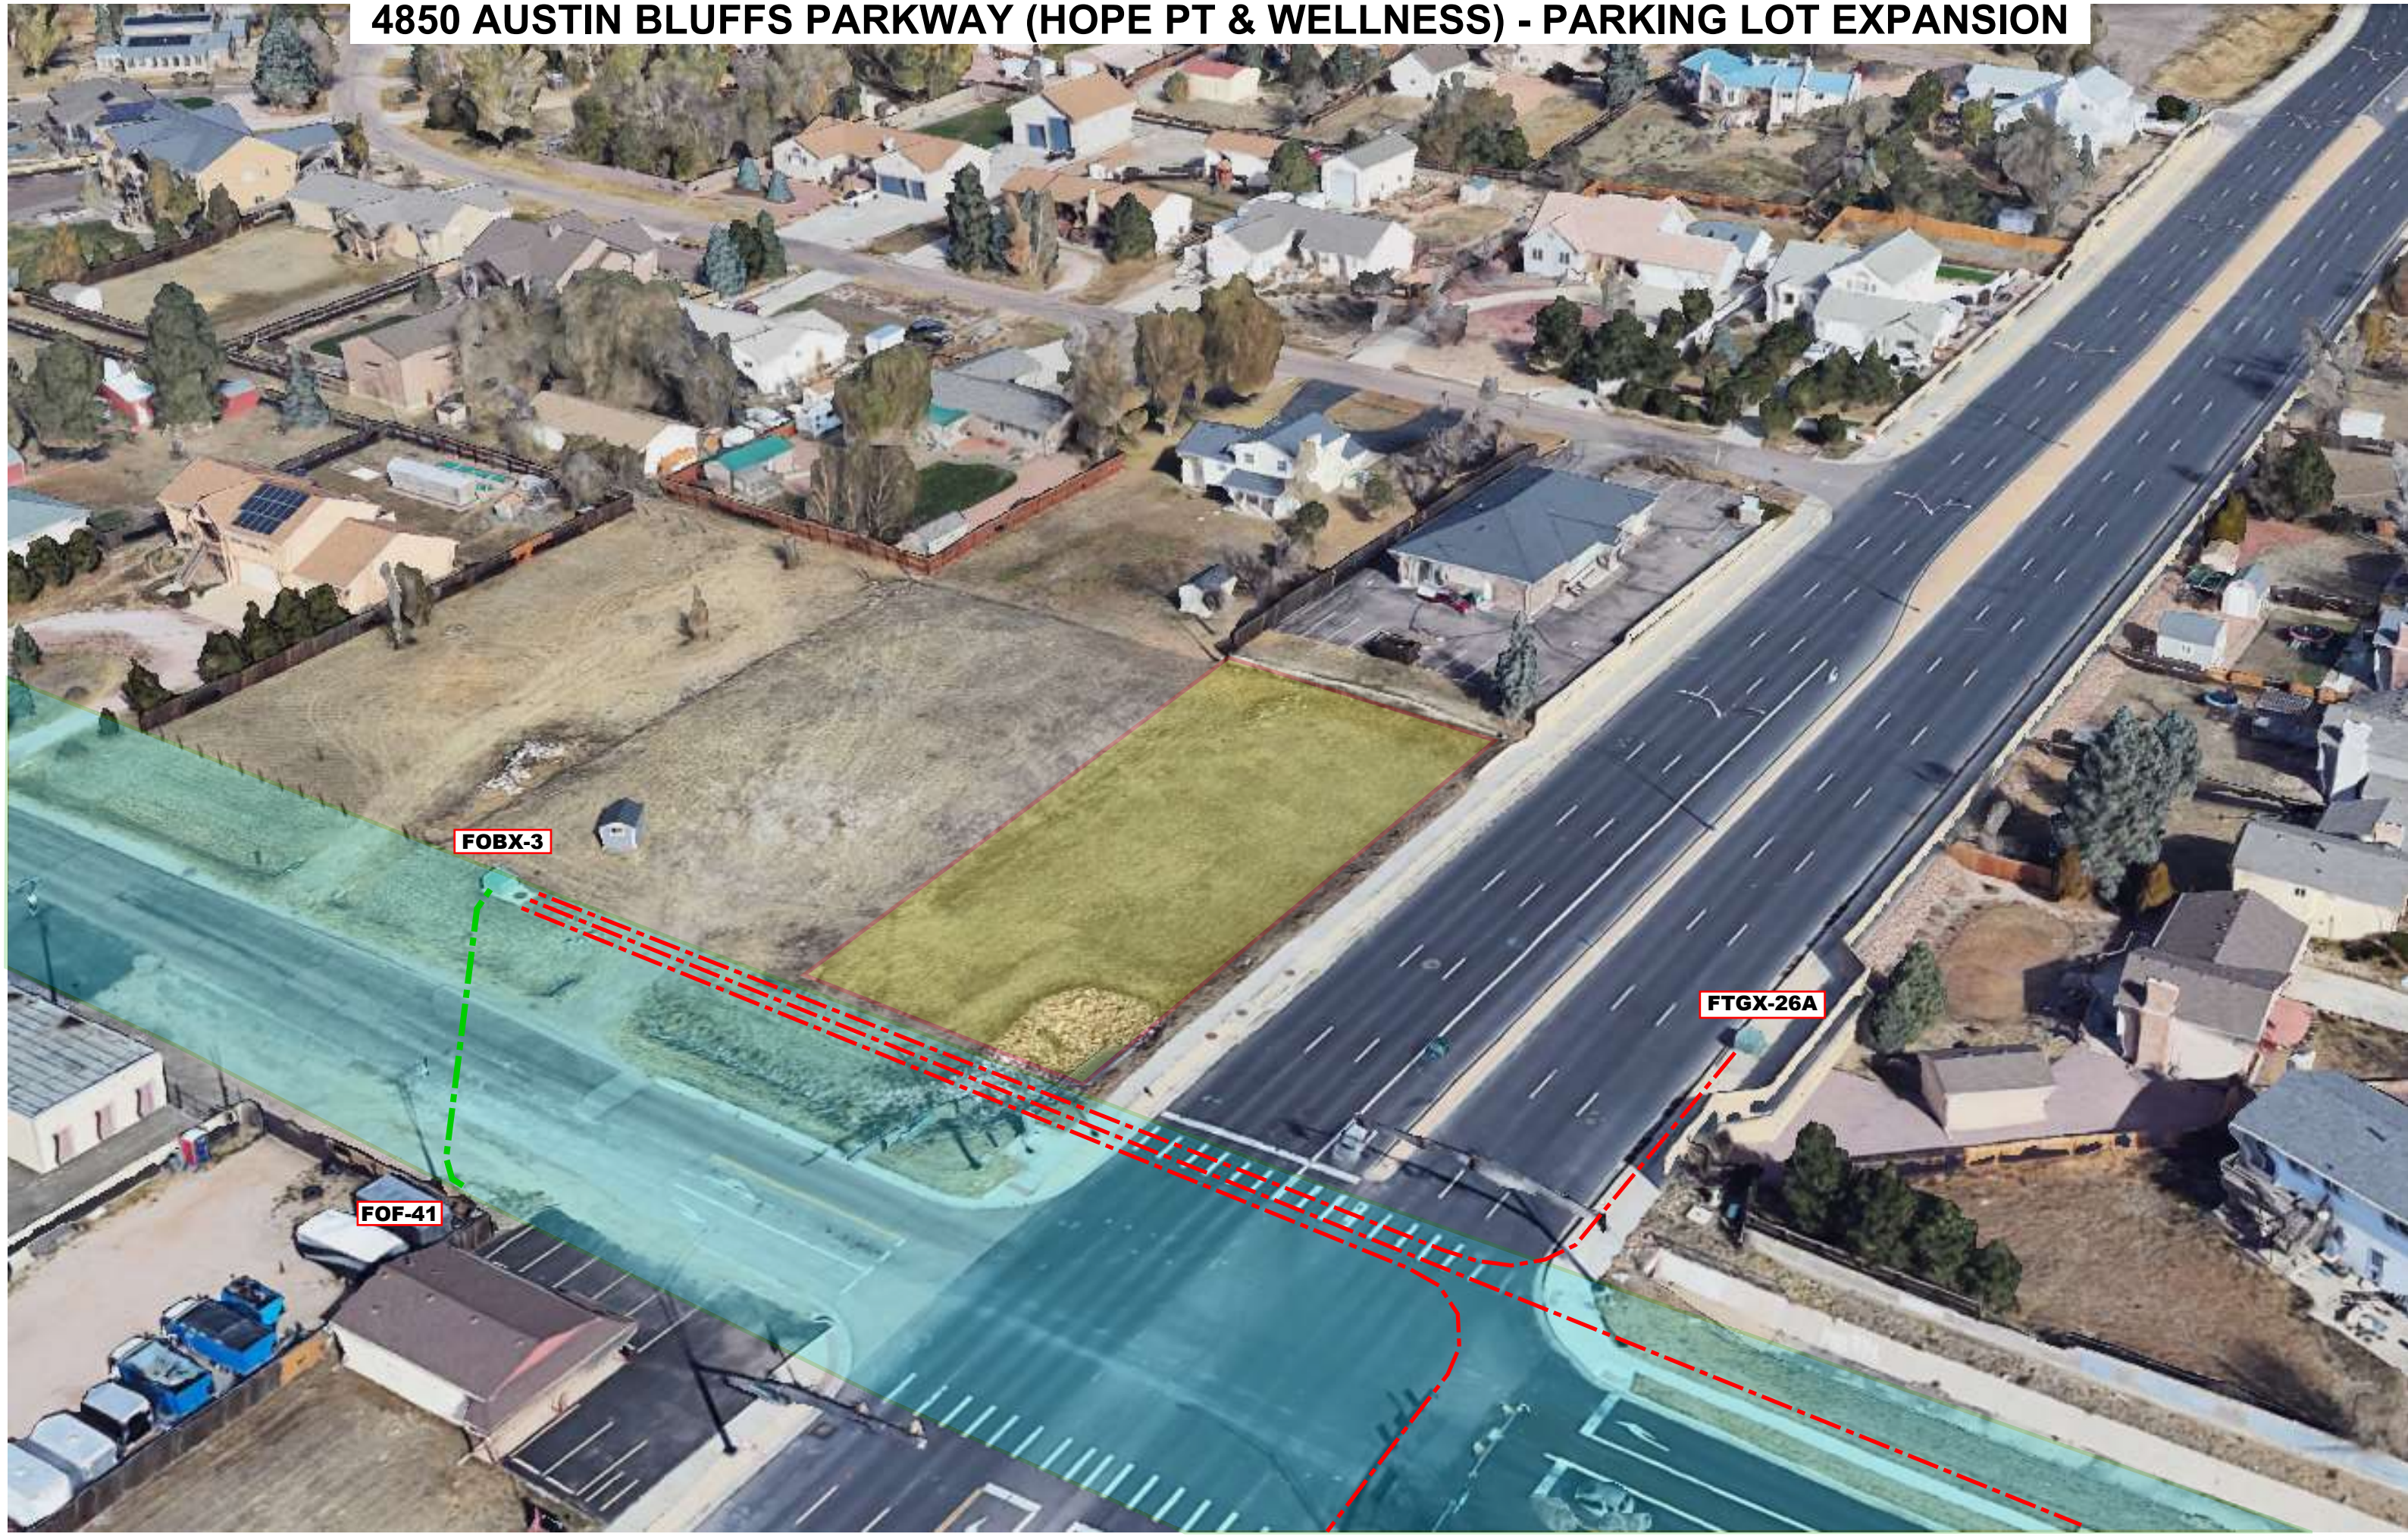

ROW  
PROPERTY LINE

PROPOSED PARKING  
LOT EXPANSION

AUSTIN BLUFFS PKWY

**FTGX-26A**

# 4850 AUSTIN BLUFFS PARKWAY (HOPE PT & WELLNESS) - PARKING LOT EXPANSION

AUSTIN BLUFFS PKWY

FTGX-26A

FOF-41

OH24075

FOBX-3

PLATINUM DRIVE

**4850 AUSTIN BLUFFS PARKWAY (HOPE PT & WELLNESS) - PARKING LOT EXPANSION**