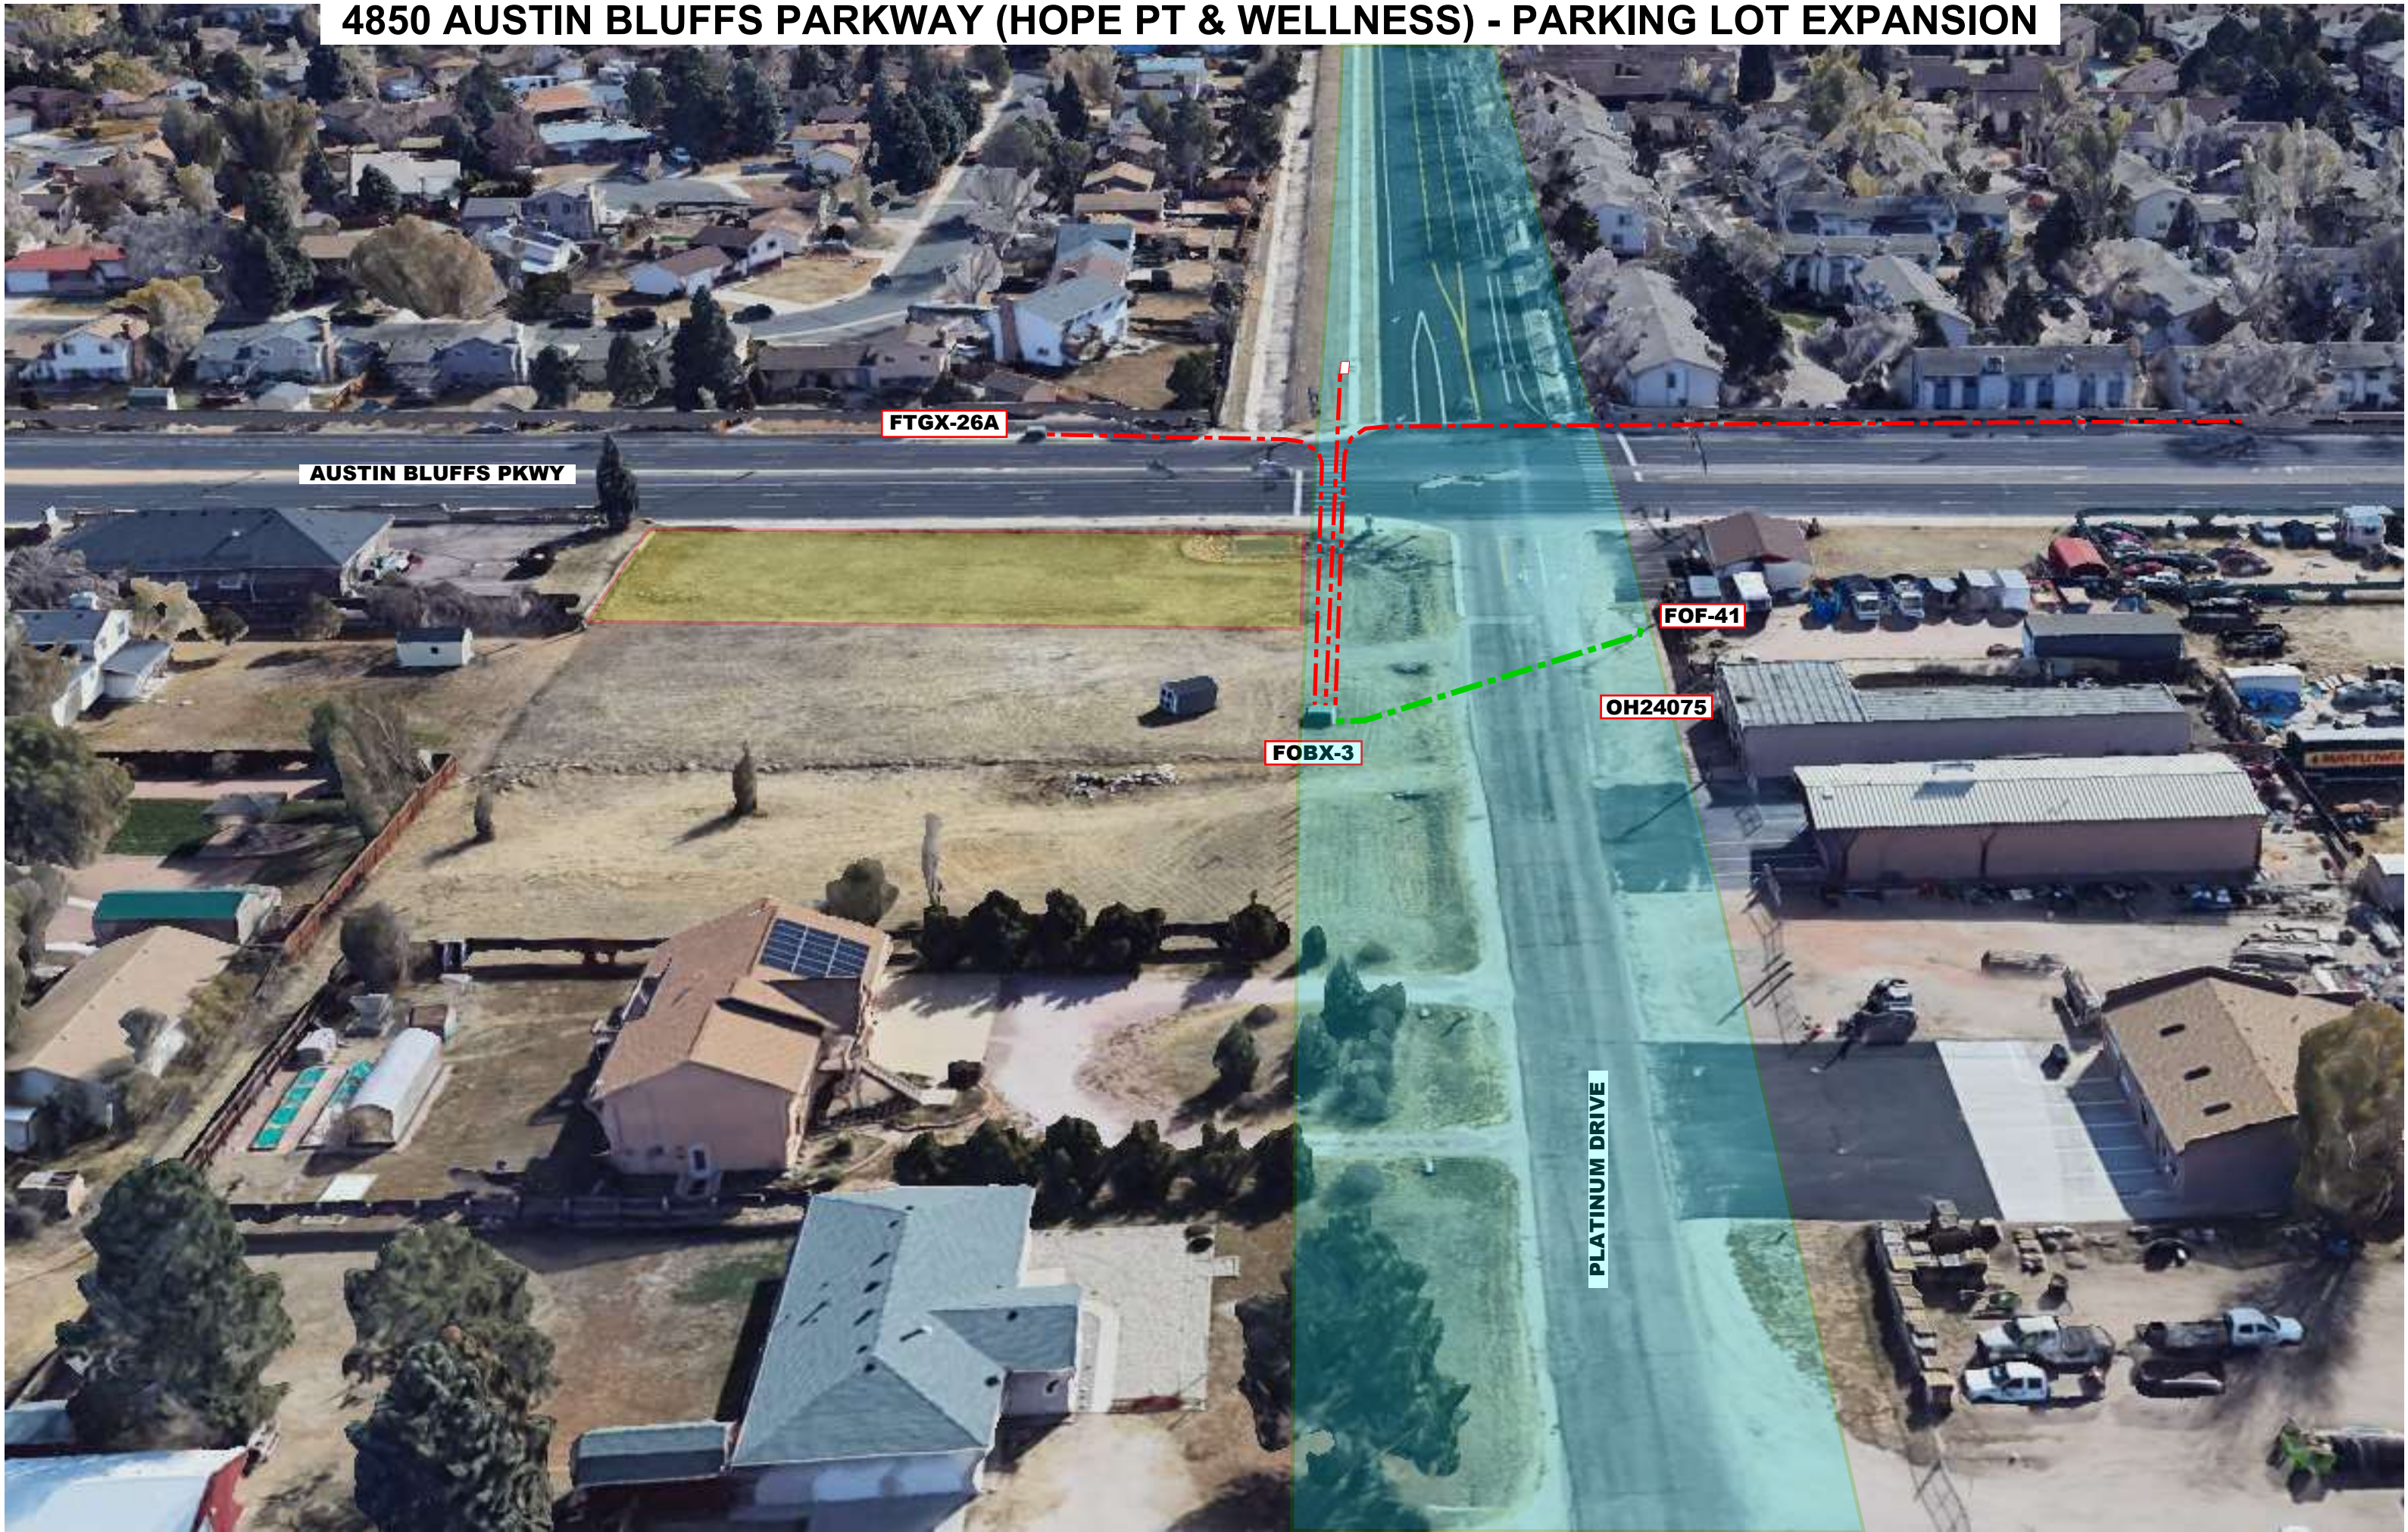

ROW  
PROPERTY LINE

PROPOSED PARKING  
LOT EXPANSION

AUSTIN BLUFFS PKWY

**FTGX-26A**

# 4850 AUSTIN BLUFFS PARKWAY (HOPE PT & WELLNESS) - PARKING LOT EXPANSION

AUSTIN BLUFFS PKWY

FTGX-26A

FOF-41

OH24075

FOBX-3

PLATINUM DRIVE

**4850 AUSTIN BLUFFS PARKWAY (HOPE PT & WELLNESS) - PARKING LOT EXPANSION**