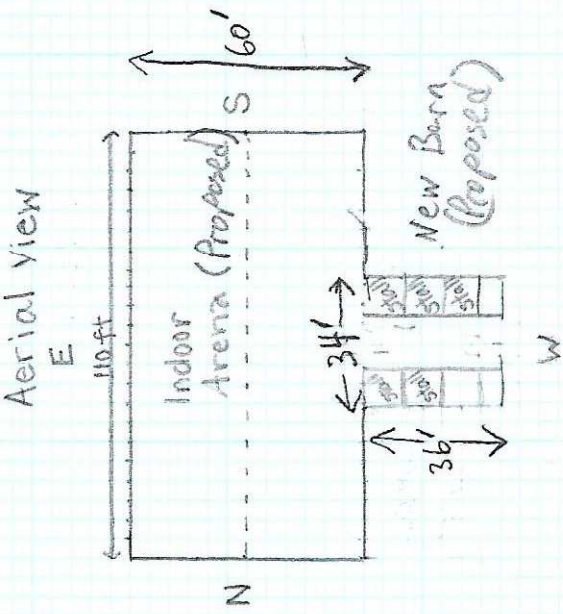

1" = 5'  
ft = feet

Hay shed (i)

Add PCD File #