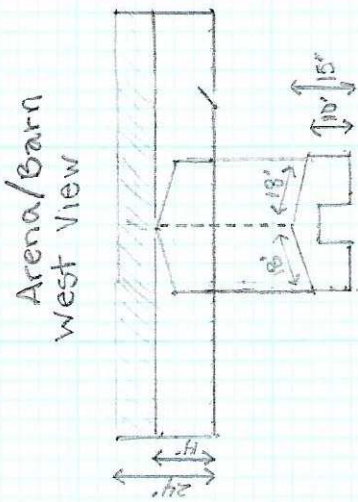

1" = 5'  
ft = feet

Hay shed (i)

Add PCD File #