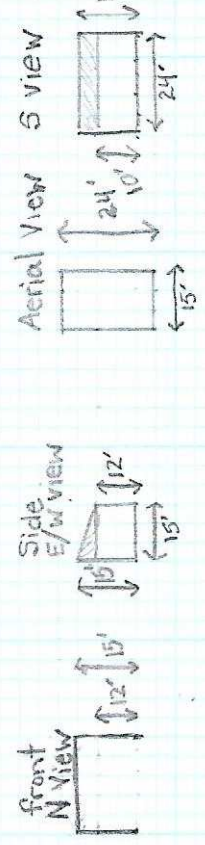

1" = 5'  
ft = feet

Hay shed (i)

Add PCD File #