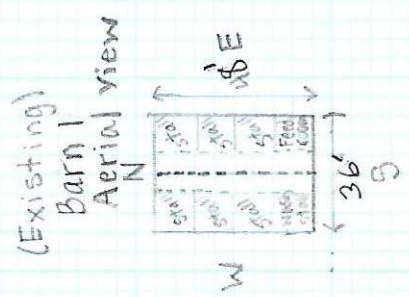

1" = 5'  
ft = feet

Hay shed (i)

Add PCD File #