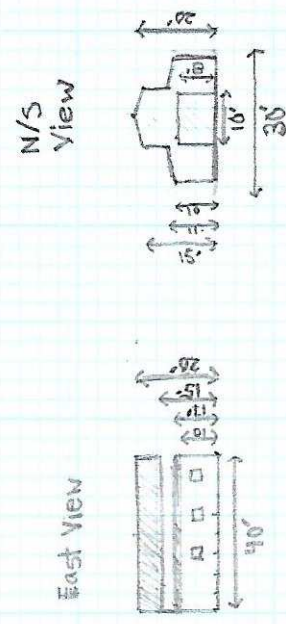

1" = 5'  
ft = feet

Hay shed (i)

Add PCD File #