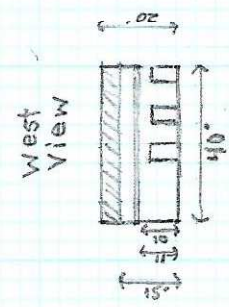

1" = 5'  
ft = feet

Hay shed (i)

Add PCD File #