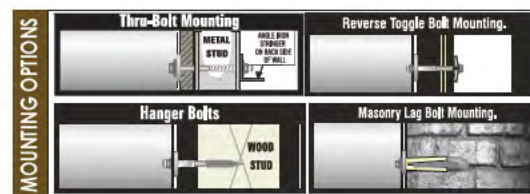

Sign 1

SIDE VIEW

C CHANNEL LETTERS
1/2" = 1'-0"

- Quantity: ONE (1)
- Total Sq.Ft: 53 sq/ft
- Returns: 5" Black
- Trimcap: 1" Black
- Face: 7328 White Plex
- First-surface translucent vinyl:
 - Digital Print for rainbow strip
- Illumination: White LED's

- NOTES:**
- Individually Mounted Letters
 - White interiors for increased illumination
 - All paint two-stage automotive acrylic

C CHANNEL LETTERS
3/32" = 1'-0"

Sign 2

SIDE VIEW

A CHANNEL LETTERS
1/2" = 1'-0"

- Quantity:** ONE (1)
Total Sq.Ft: 53 sq/ft
Returns: 5" Black
Trimcap: 1" Black
Face: 7328 White Plex
First-surface translucent vinyl:
 • Digital Print for rainbow strip
Illumination: White LED's

- NOTES:**
- Individually Mounted Letters
 - White interiors for increased illumination
 - All paint two-stage automotive acrylic