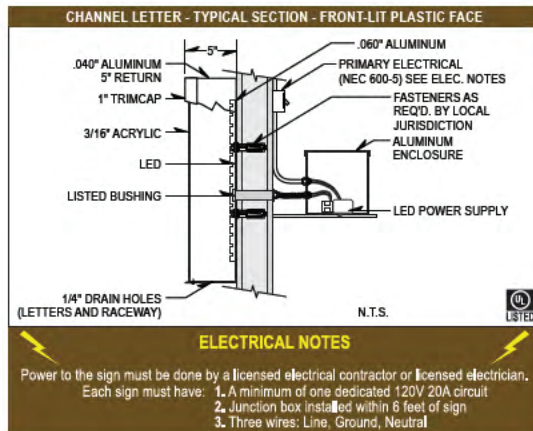

Sign 1

SIDE VIEW

C CHANNEL LETTERS
1/2" = 1'-0"

- Quantity: ONE (1)
- Total Sq.Ft: 53 sq/ft
- Returns: 5" Black
- Trimcap: 1" Black
- Face: 7328 White Plex
- First-surface translucent vinyl:
 - Digital Print for rainbow strip
- Illumination: White LED's

- NOTES:**
- Individually Mounted Letters
 - White interiors for increased illumination
 - All paint two-stage automotive acrylic

C CHANNEL LETTERS
3/32" = 1'-0"

Sign 2

SIDE VIEW

A CHANNEL LETTERS
1/2" = 1'-0"

- Quantity:** ONE (1)
Total Sq.Ft: 53 sq/ft
Returns: 5" Black
Trimcap: 1" Black
Face: 7328 White Plex
First-surface translucent vinyl:
 • Digital Print for rainbow strip
Illumination: White LED's

- NOTES:**
- Individually Mounted Letters
 - White interiors for increased illumination
 - All paint two-stage automotive acrylic