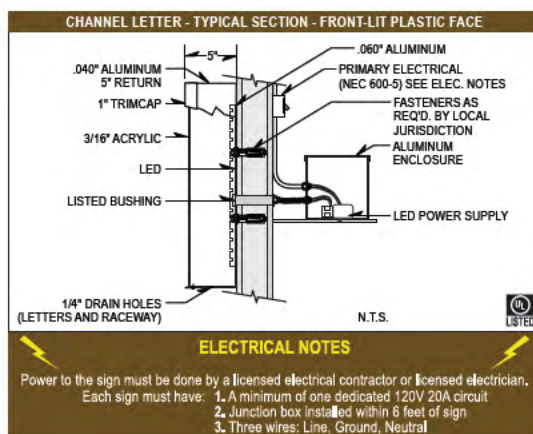

Sign 1

SIDE VIEW

C CHANNEL LETTERS
1/2" = 1'-0"

- Quantity: ONE (1)
- Total Sq.Ft: 53 sq/ft
- Returns: 5" Black
- Trimcap: 1" Black
- Face: 7328 White Plex
- First-surface translucent vinyl:
 - Digital Print for rainbow strip
- Illumination: White LED's

- NOTES:**
- Individually Mounted Letters
 - White interiors for increased illumination
 - All paint two-stage automotive acrylic

C CHANNEL LETTERS
3/32" = 1'-0"

Sign 2

SIDE VIEW

A CHANNEL LETTERS
1/2" = 1'-0"

- Quantity:** ONE (1)
Total Sq.Ft: 53 sq/ft
Returns: 5" Black
Trimcap: 1" Black
Face: 7328 White Plex
First-surface translucent vinyl:
 • Digital Print for rainbow strip
Illumination: White LED's

- NOTES:**
- Individually Mounted Letters
 - White interiors for increased illumination
 - All paint two-stage automotive acrylic