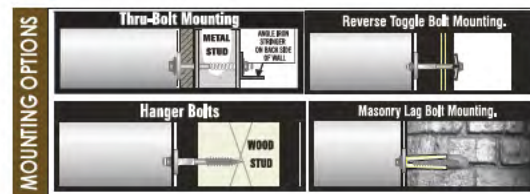

- NOTES:**
- Individually Mounted Letters
 - White interiors for increased illumination
 - All paint two-stage automotive acrylic

C CHANNEL LETTERS
3/32" = 1'-0"

Sign 2

SIDE VIEW

A CHANNEL LETTERS
1/2" = 1'-0"

- Quantity:** ONE (1)
Total Sq.Ft: 53 sq/ft
Returns: 5" Black
Trimcap: 1" Black
Face: 7328 White Plex
First-surface translucent vinyl:
 • Digital Print for rainbow strip
Illumination: White LED's

- NOTES:**
- Individually Mounted Letters
 - White interiors for increased illumination
 - All paint two-stage automotive acrylic