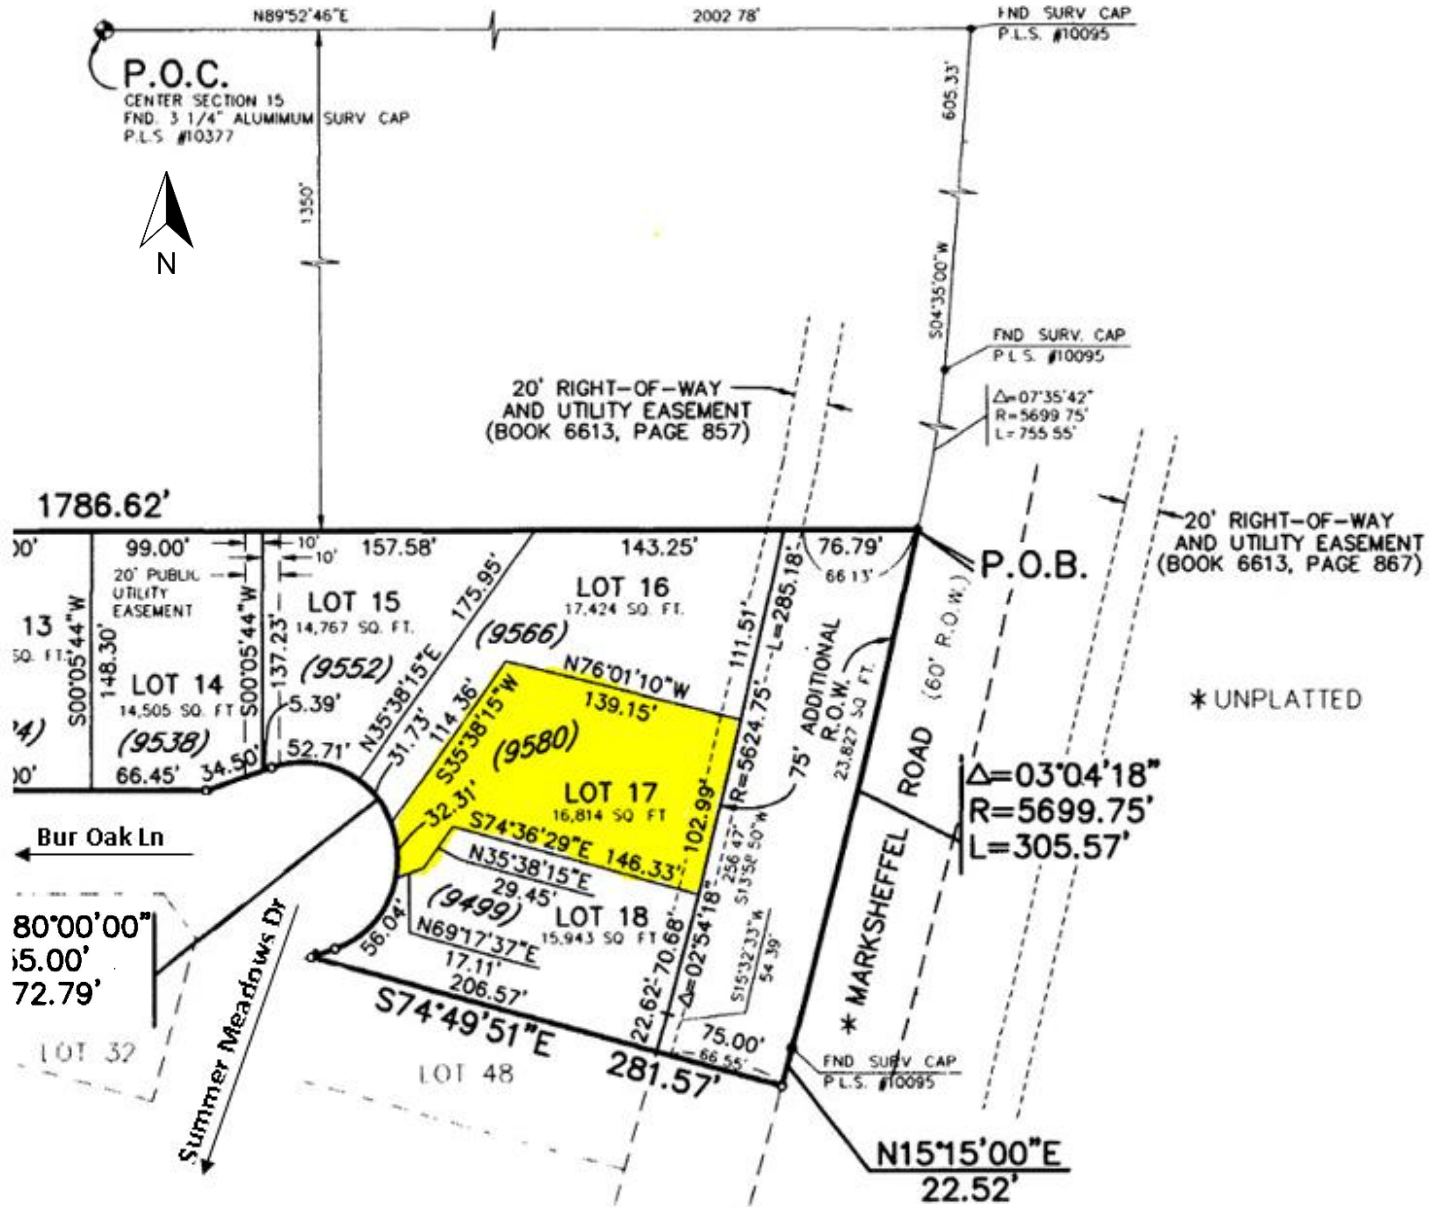

# Vicinity /Location Map for 9580 Bur Oak Ln

## NOTES: (cont.)

- 14. (9339) - Indicates property address. The addresses exhibited on this plat are for informational purposes only. They are not the legal description and are subject to change.

Bur Oak Ln

Bur Oak Ln

9524

9538

9552

9566

9580

Summer Meadows Dr

9484

9556

9459

Google

Marksheffel Rd

S Marksheffel Rd