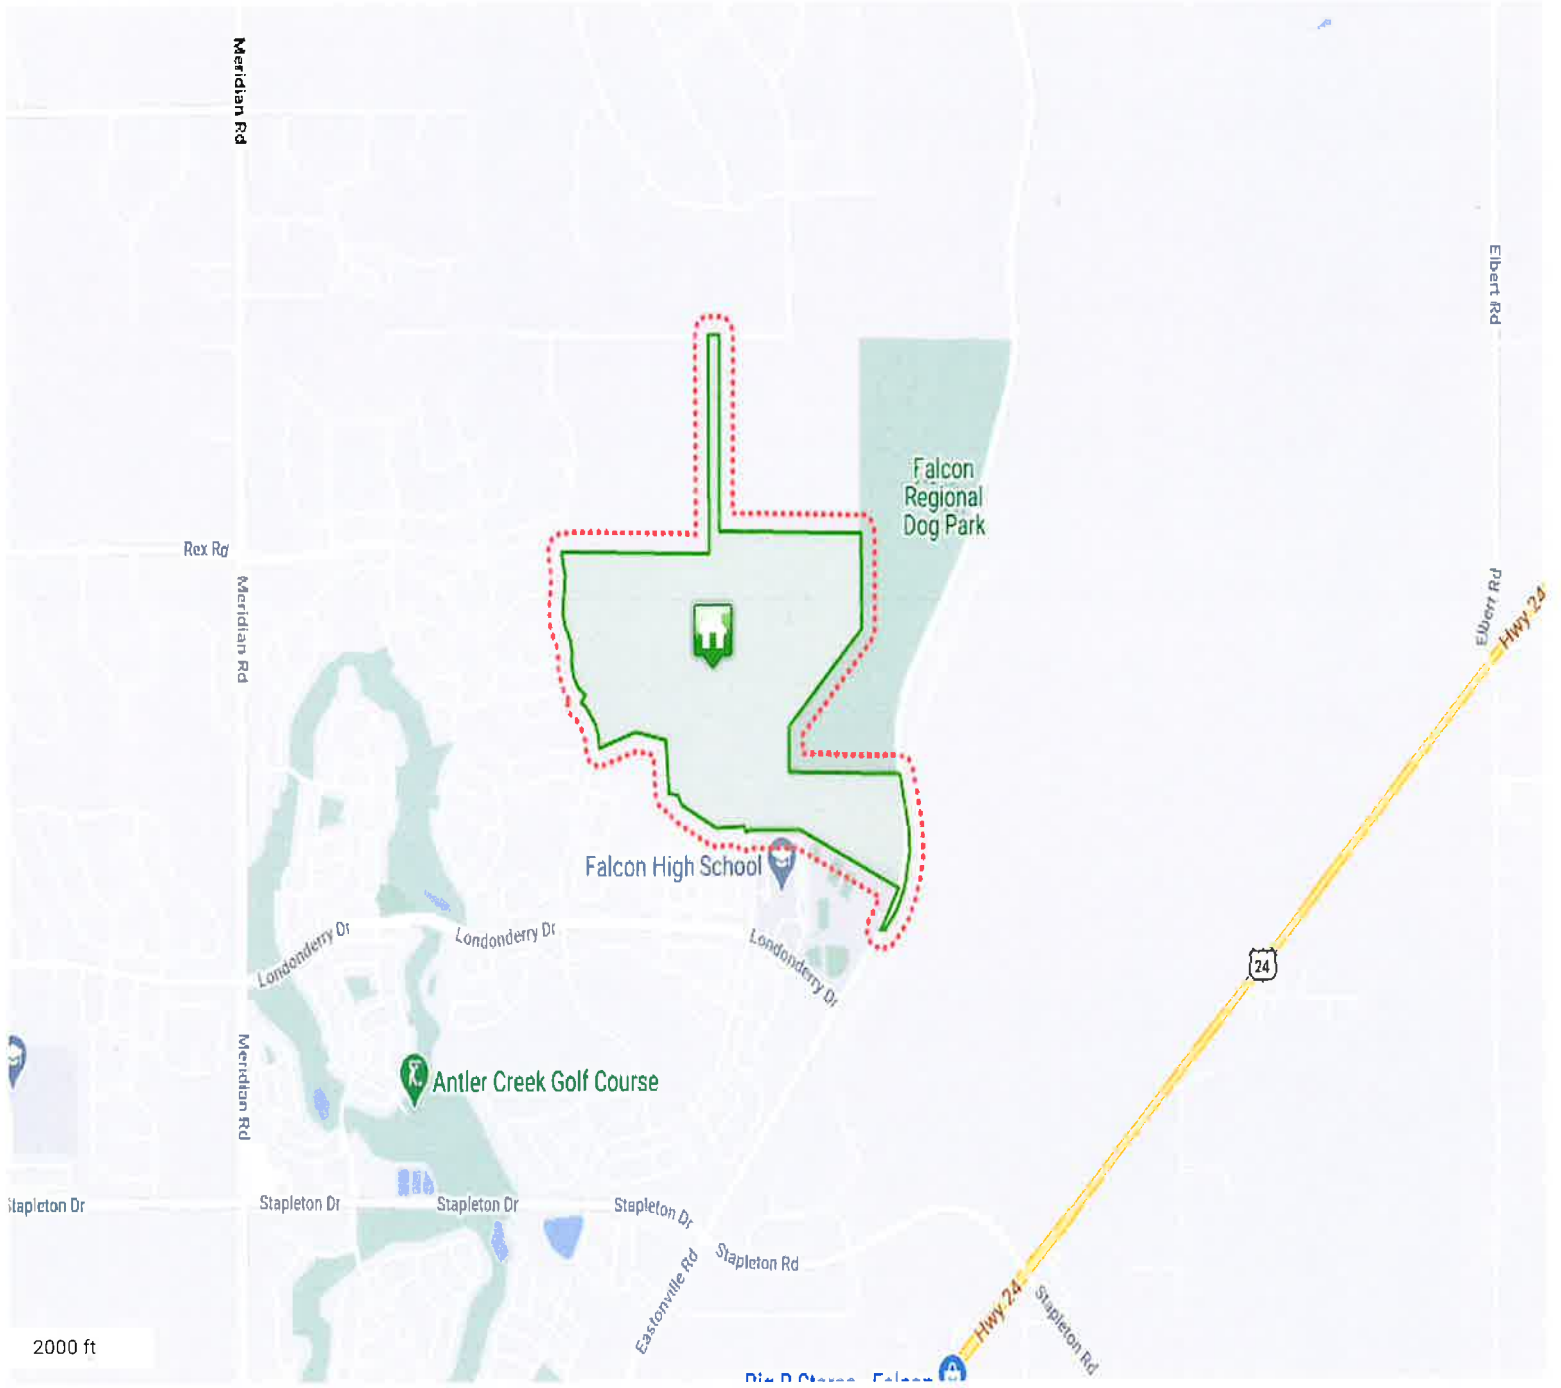

ASTONVILLE RD

Market Value $1,010,32

**4200000401
MERIDIAN RANCH
INVESTMENTS INC**

Disclaimer

We have made a good-faith effort to provide you with the most recent and most accurate information available. However, if you need to use this information in any legal or official venue, you will need to obtain official copies from the Assessor's Office. Do be aware that this data is subject to change on a daily basis. If you believe that any of this information is incorrect, please call us at (719) 520-6600.