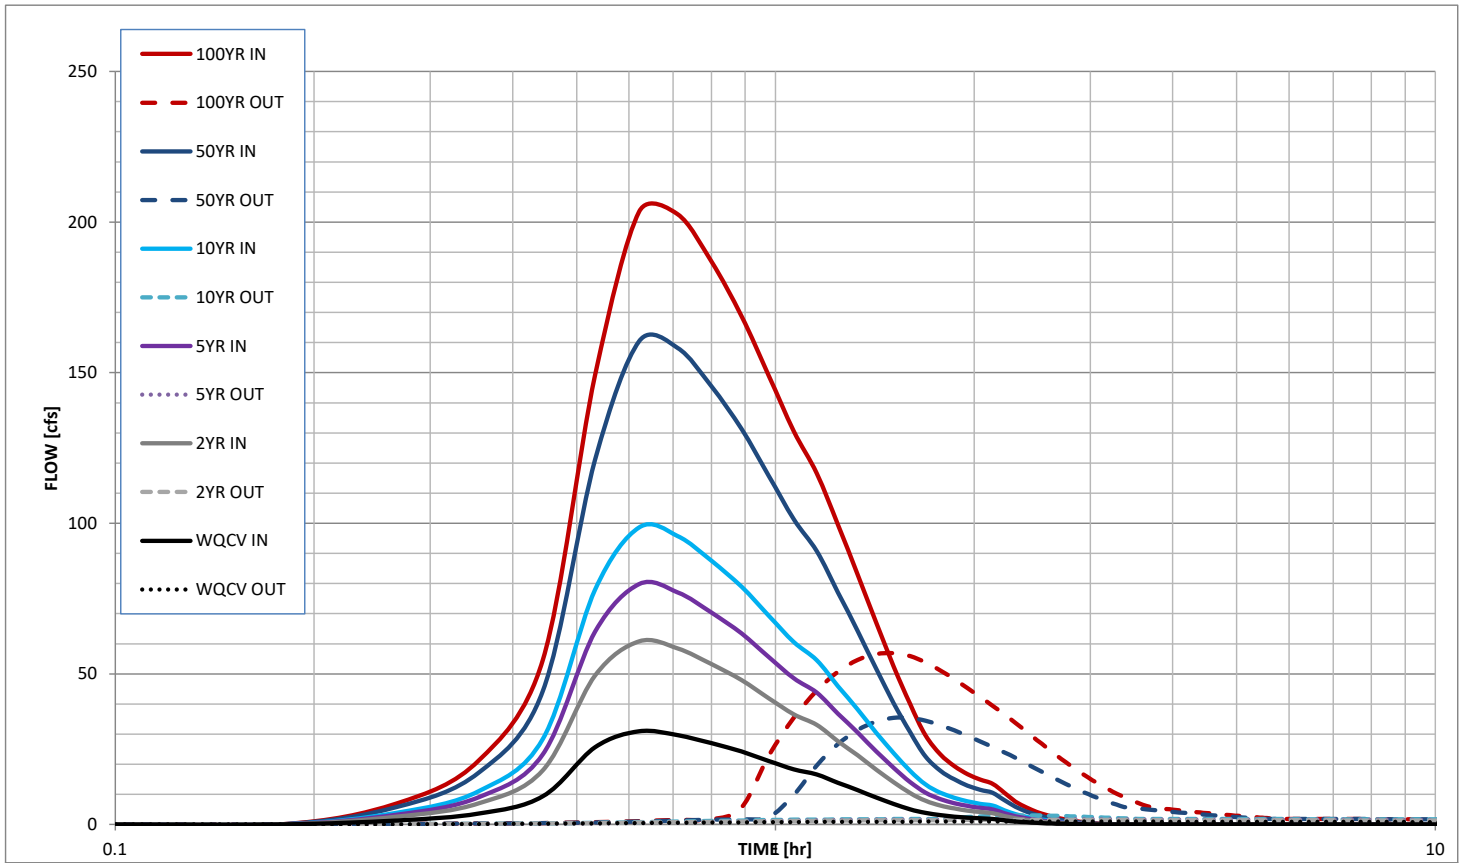

Stormwater Detention and Infiltration Design Data Sheet

Stormwater Detention and Infiltration Design Data Sheet