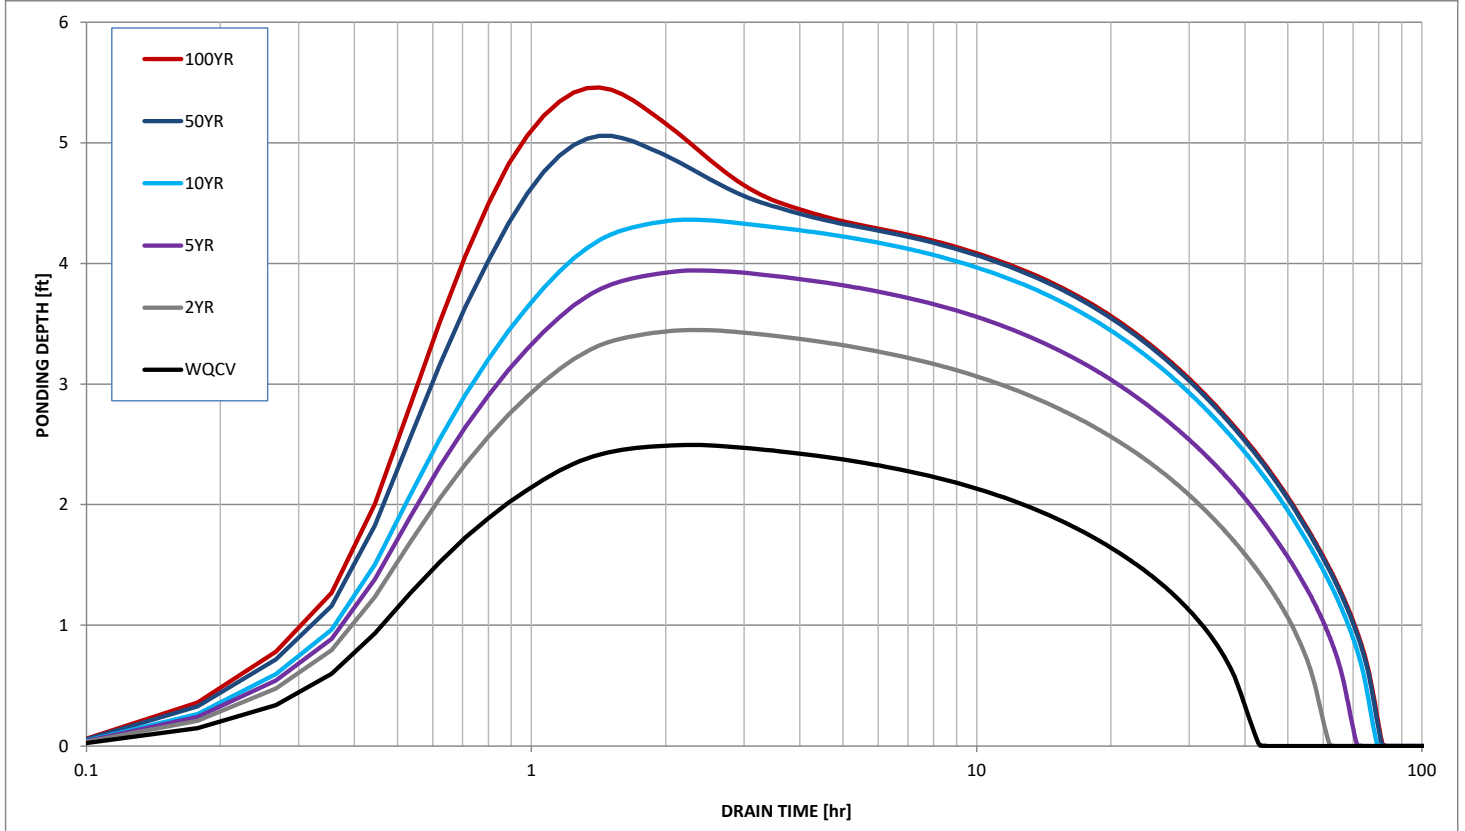

Stormwater Detention and Infiltration Design Data Sheet

Stormwater Detention and Infiltration Design Data Sheet