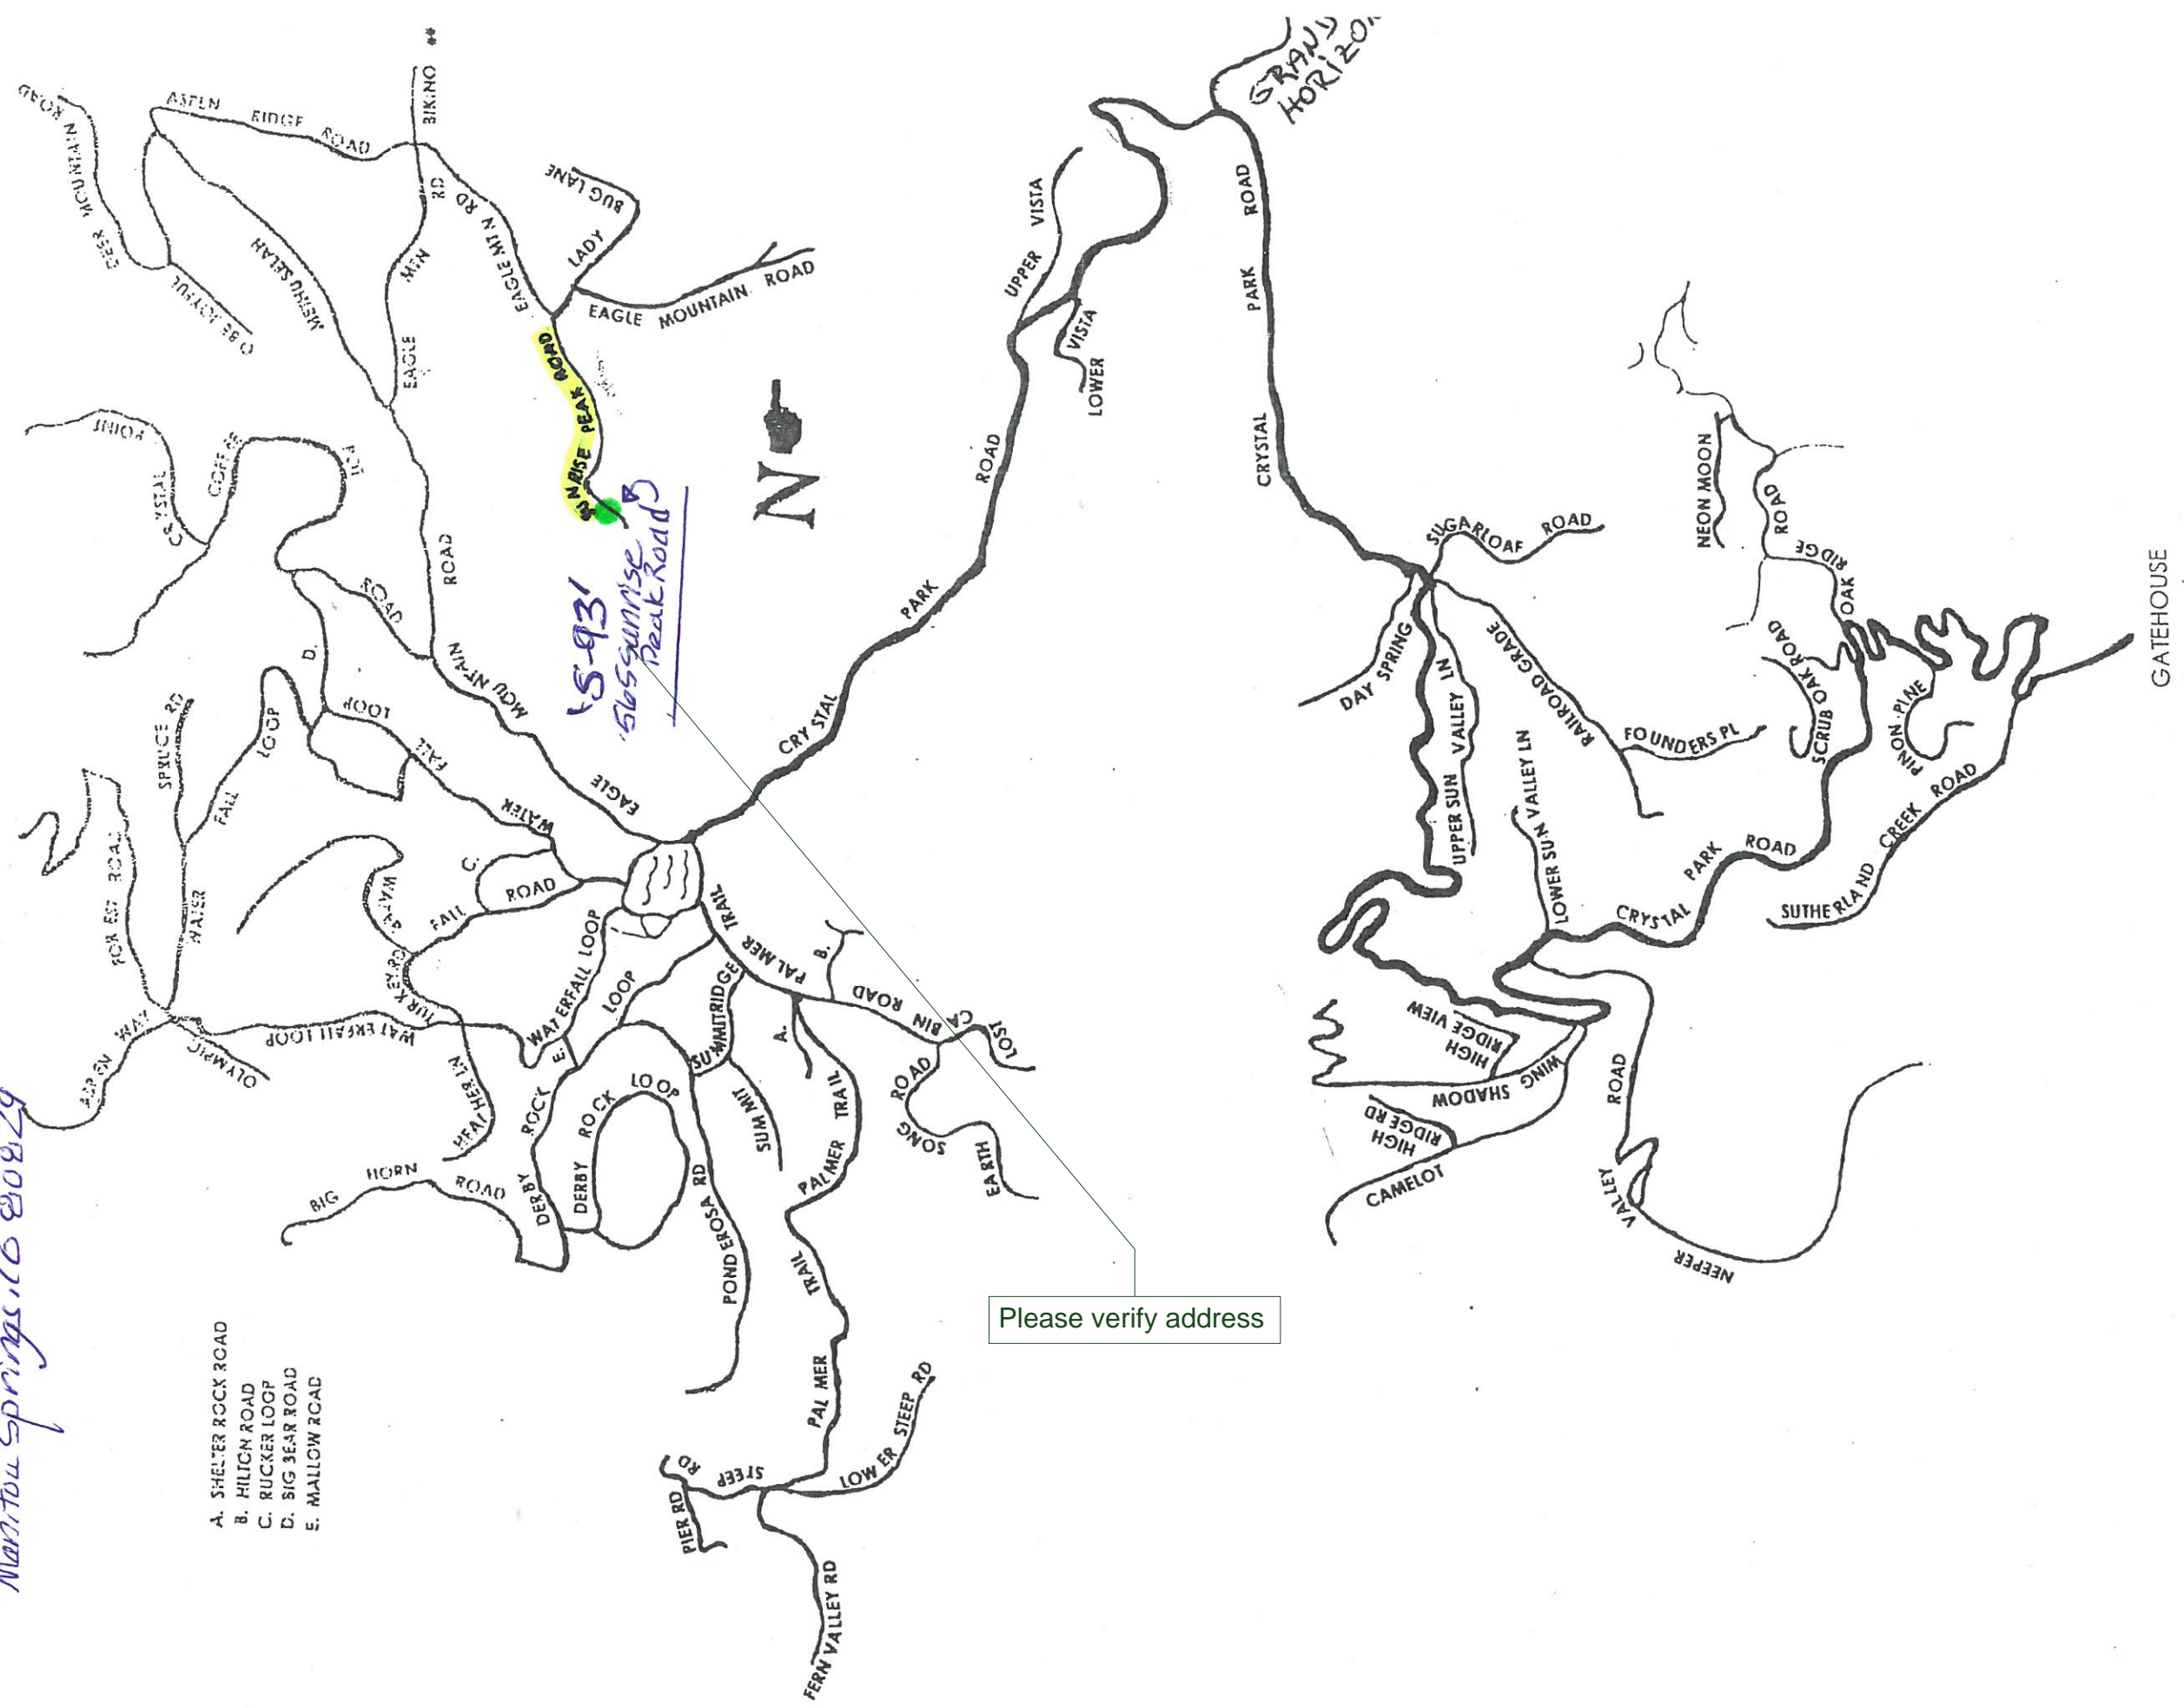

CRYSTAL PARK

Maritbu Springs, CO 80829

- A. SHELTER ROCK ROAD
- B. HILTON ROAD
- C. RUCKER LOOP
- D. SIG BEAR ROAD
- E. MALLOW ROAD

Please verify address

GATEHOUSE