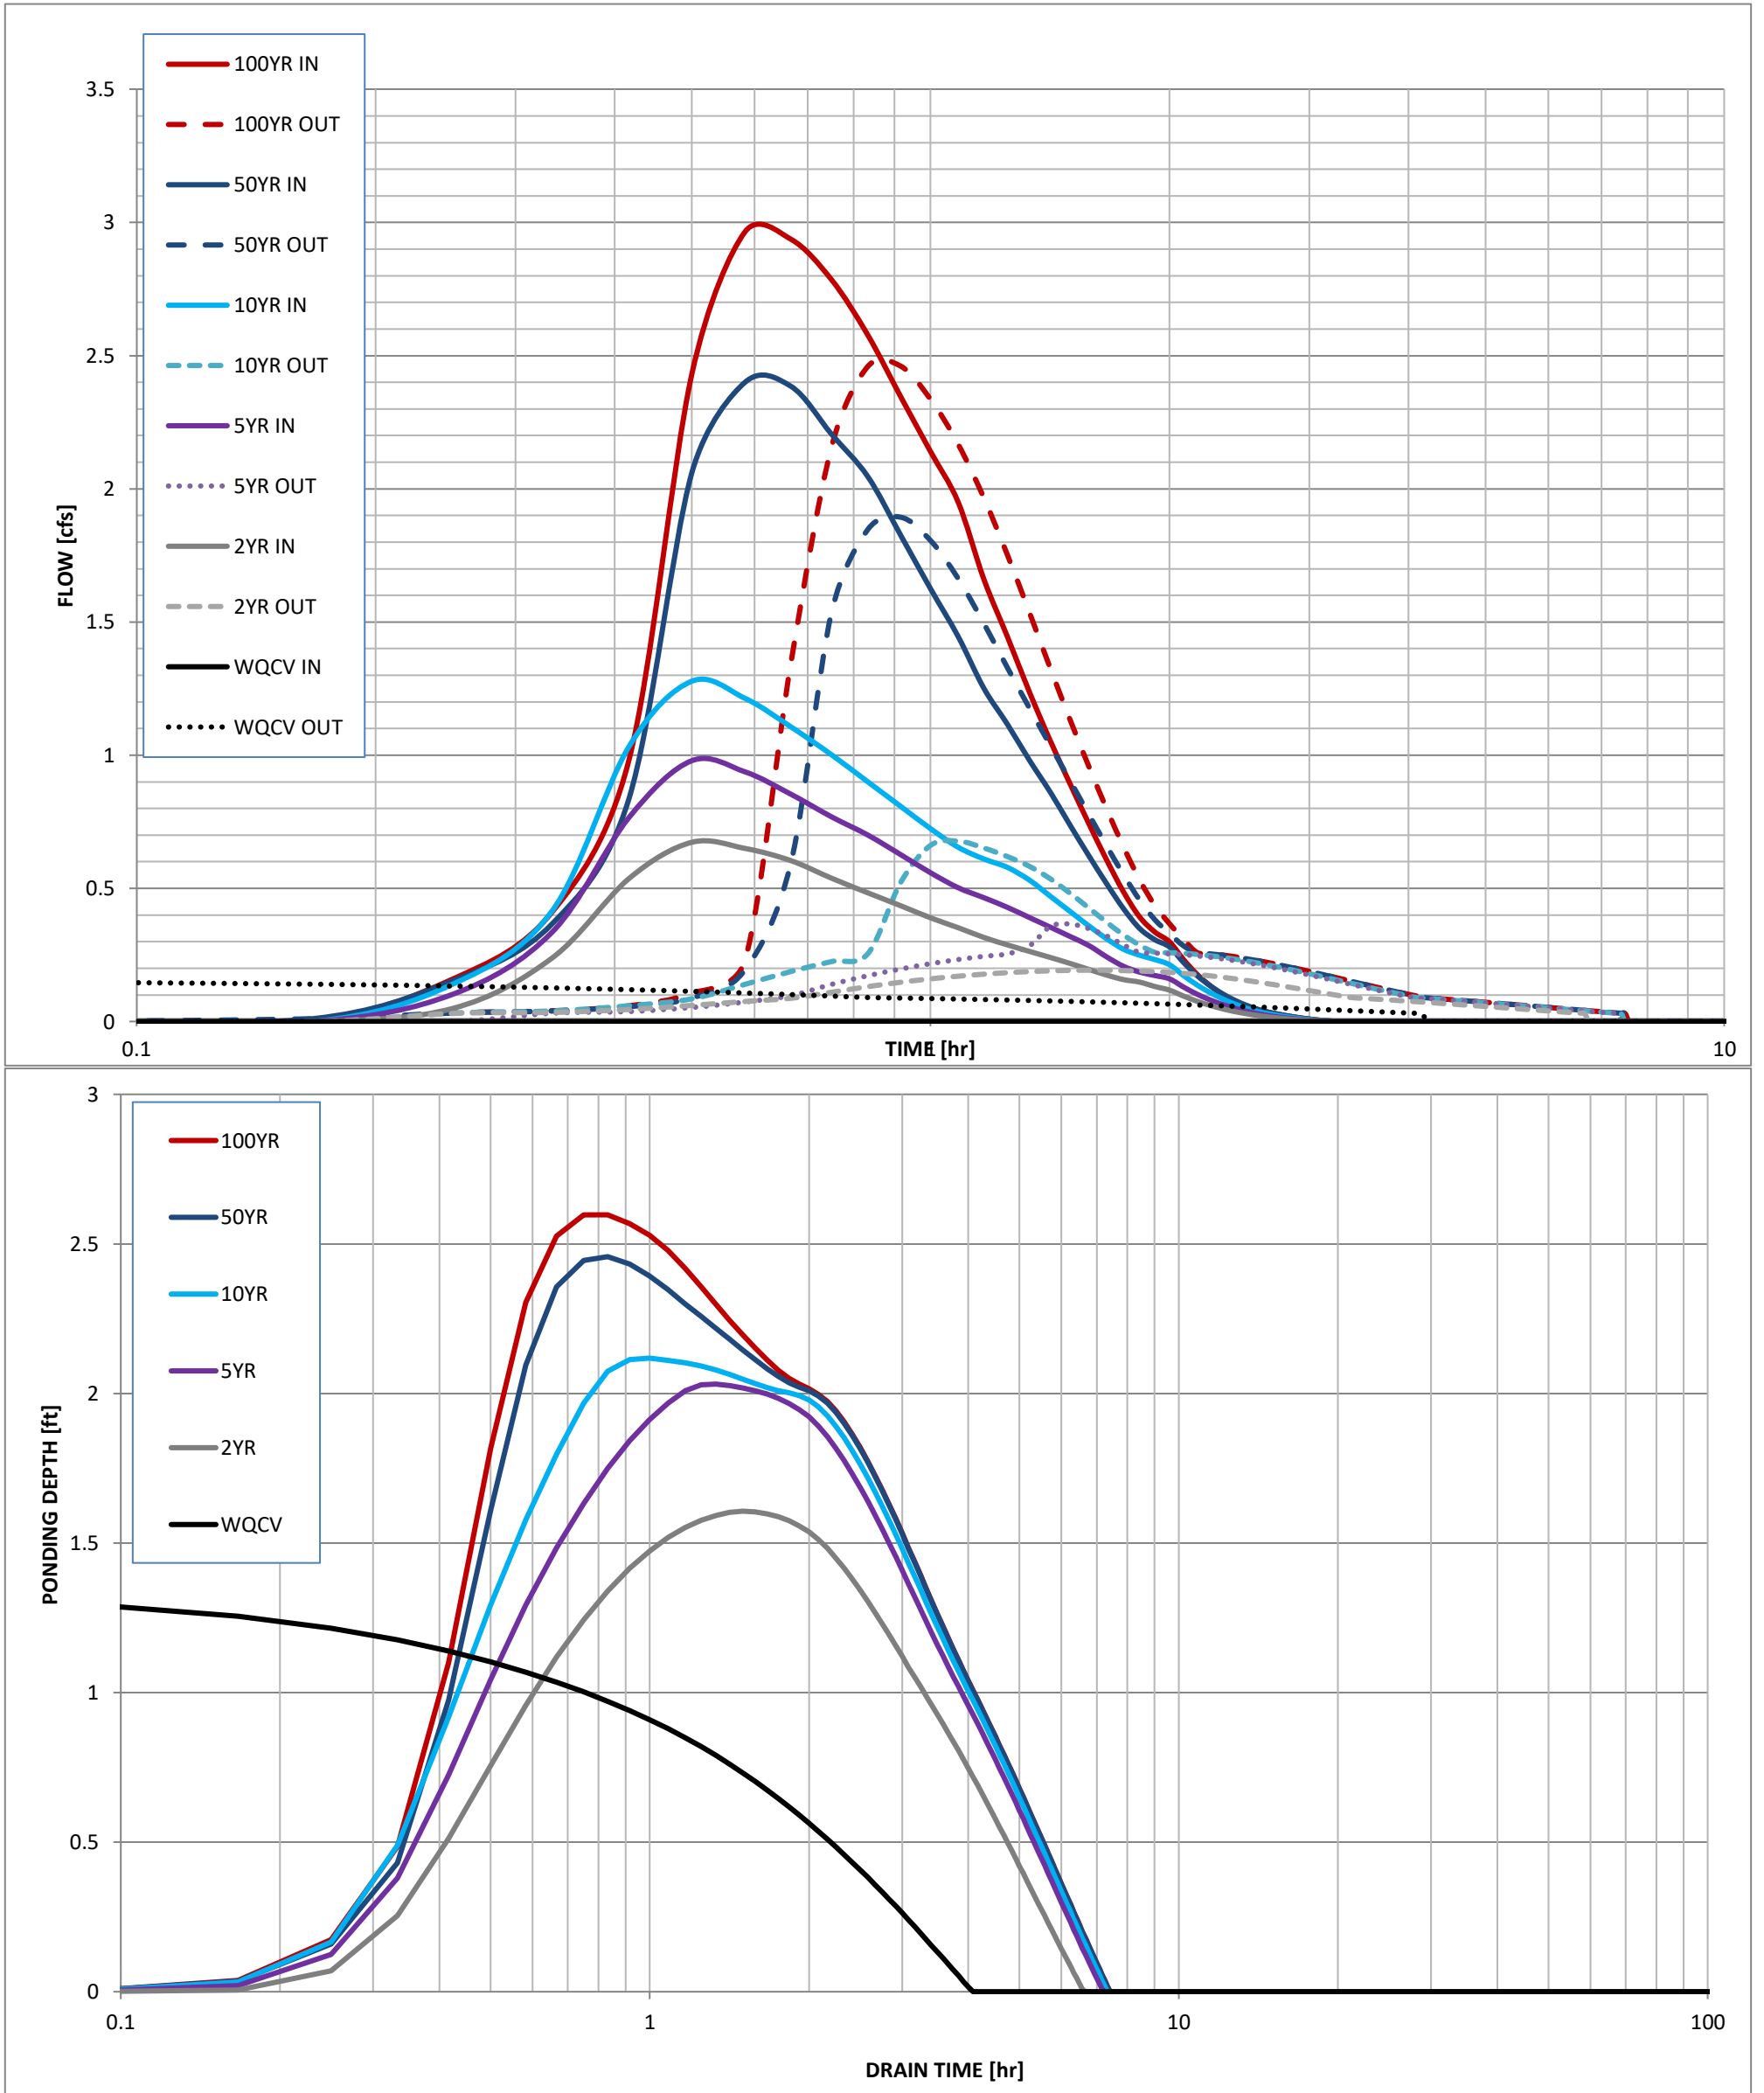

Stormwater Detention and Infiltration Design Data Sheet

Stormwater Detention and Infiltration Design Data Sheet

Stormwater Detention and Infiltration Design Data Sheet