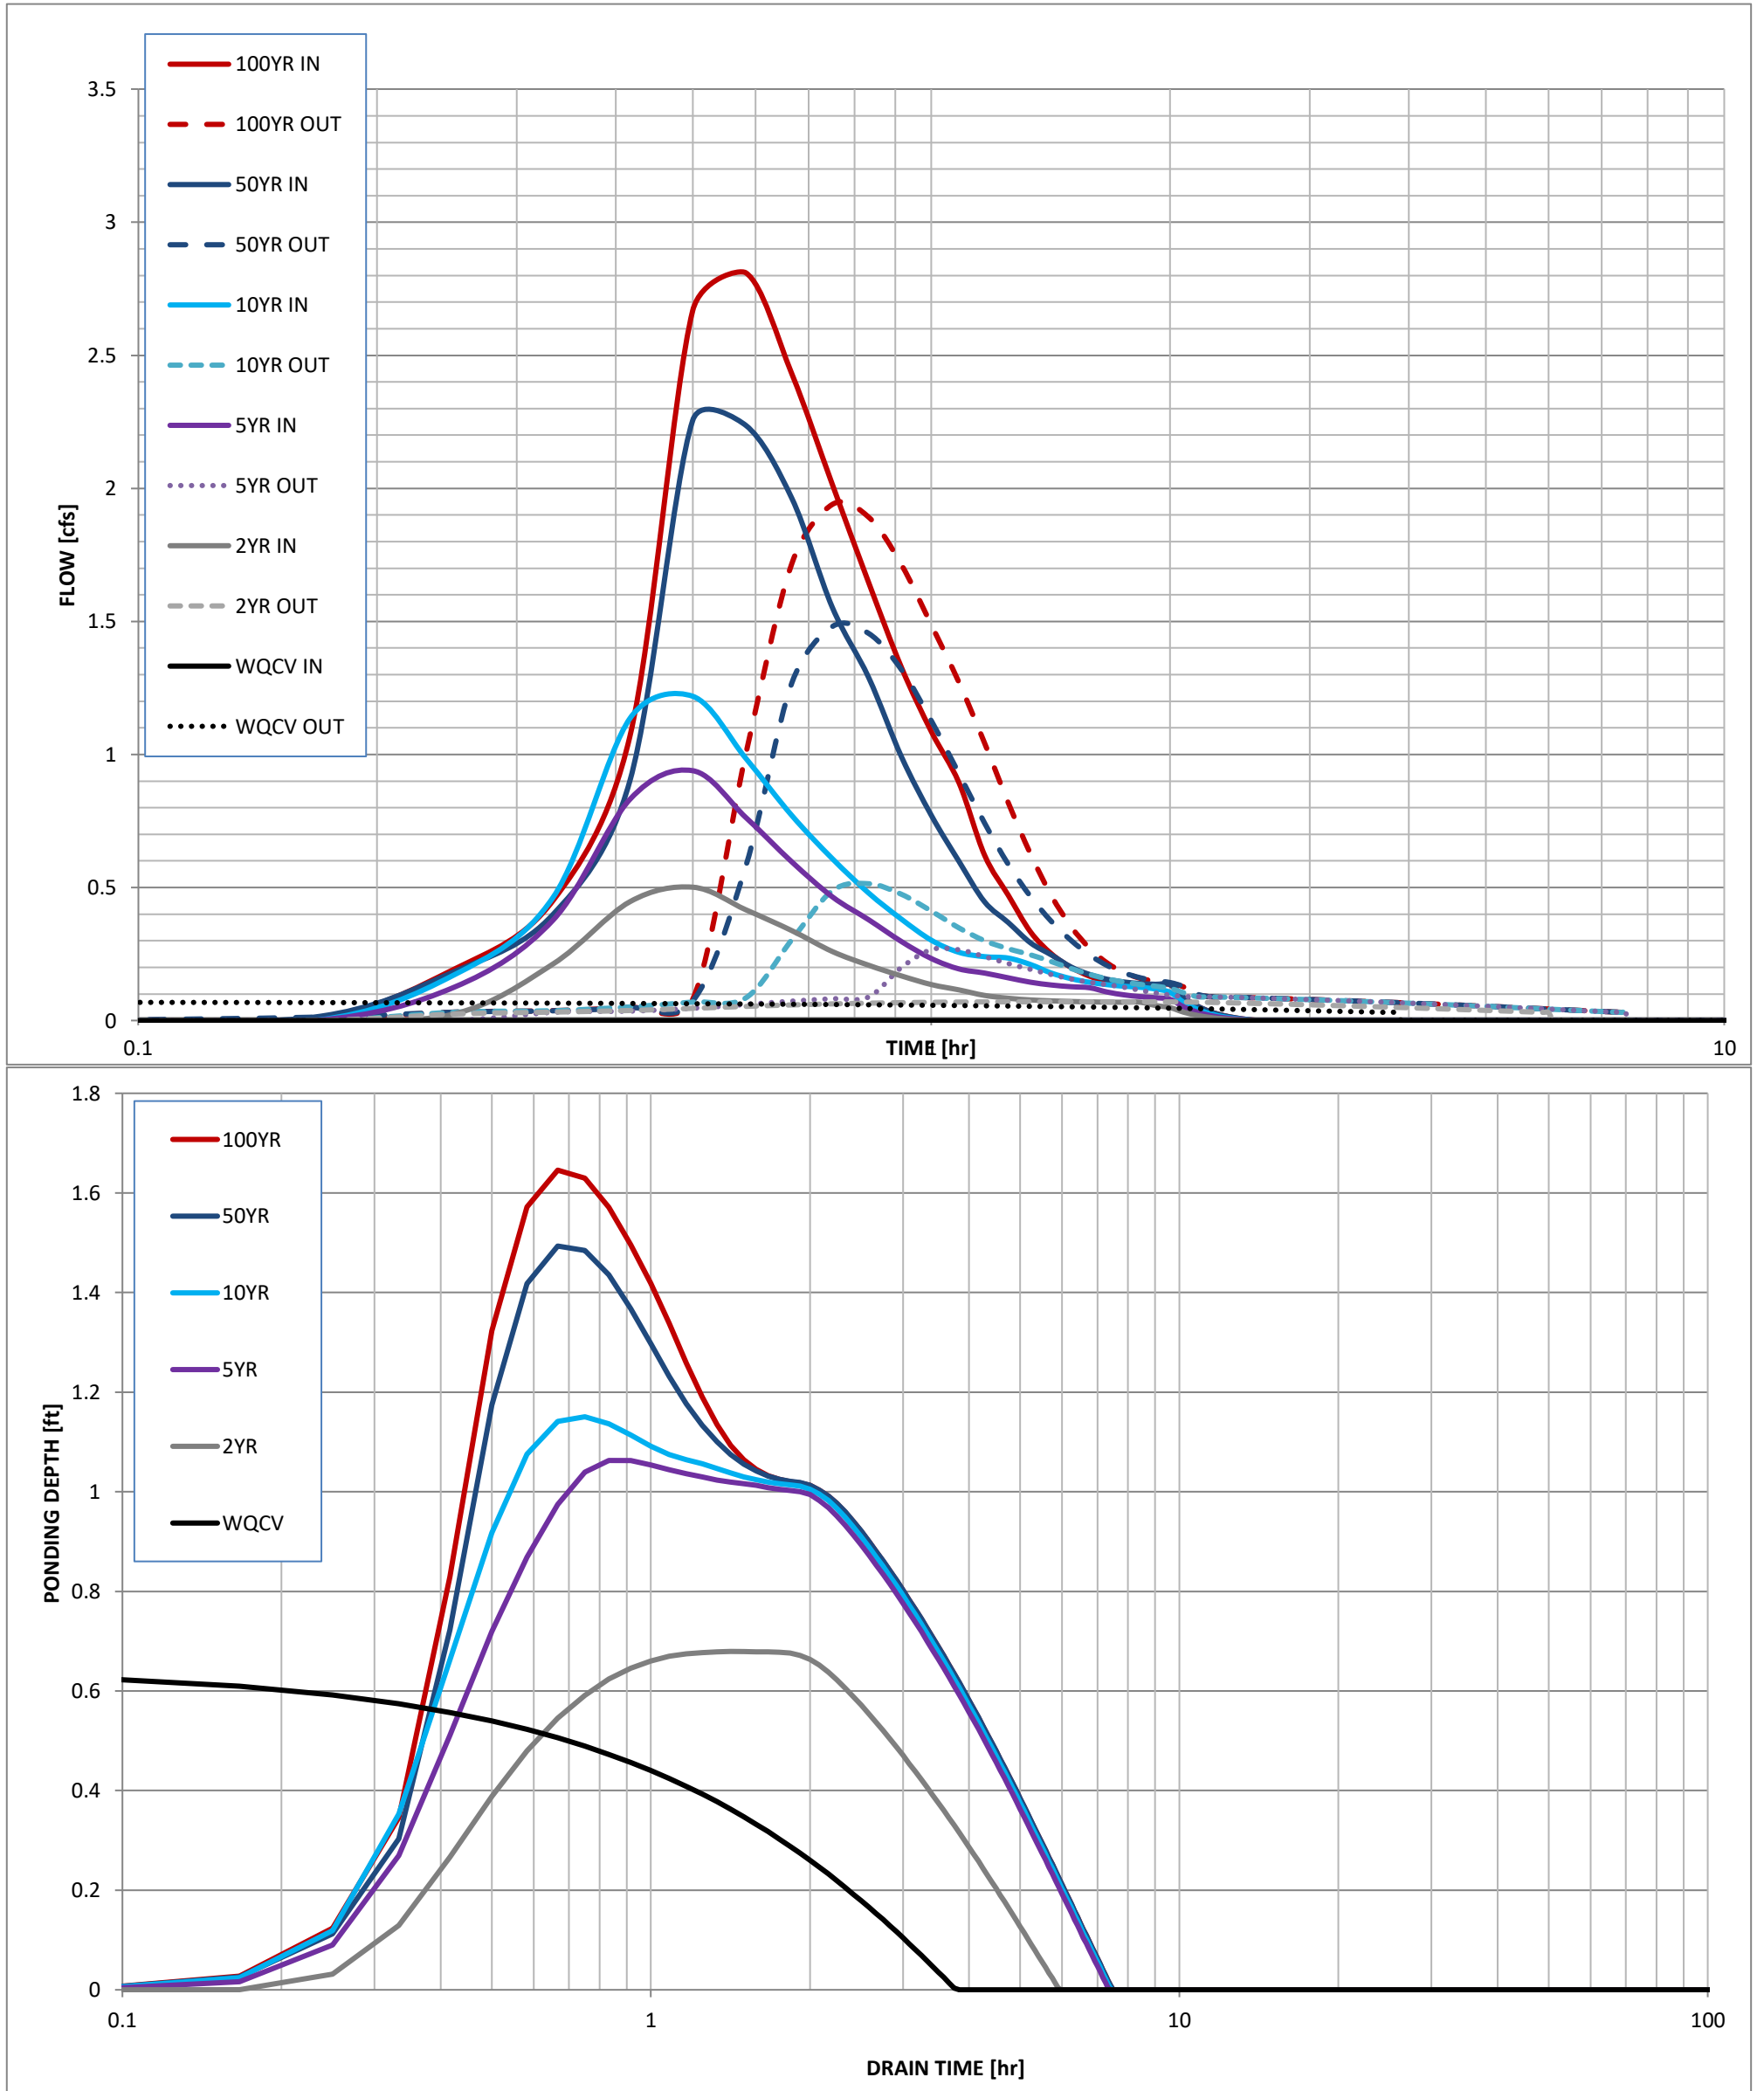

Stormwater Detention and Infiltration Design Data Sheet

Stormwater Detention and Infiltration Design Data Sheet

Stormwater Detention and Infiltration Design Data Sheet