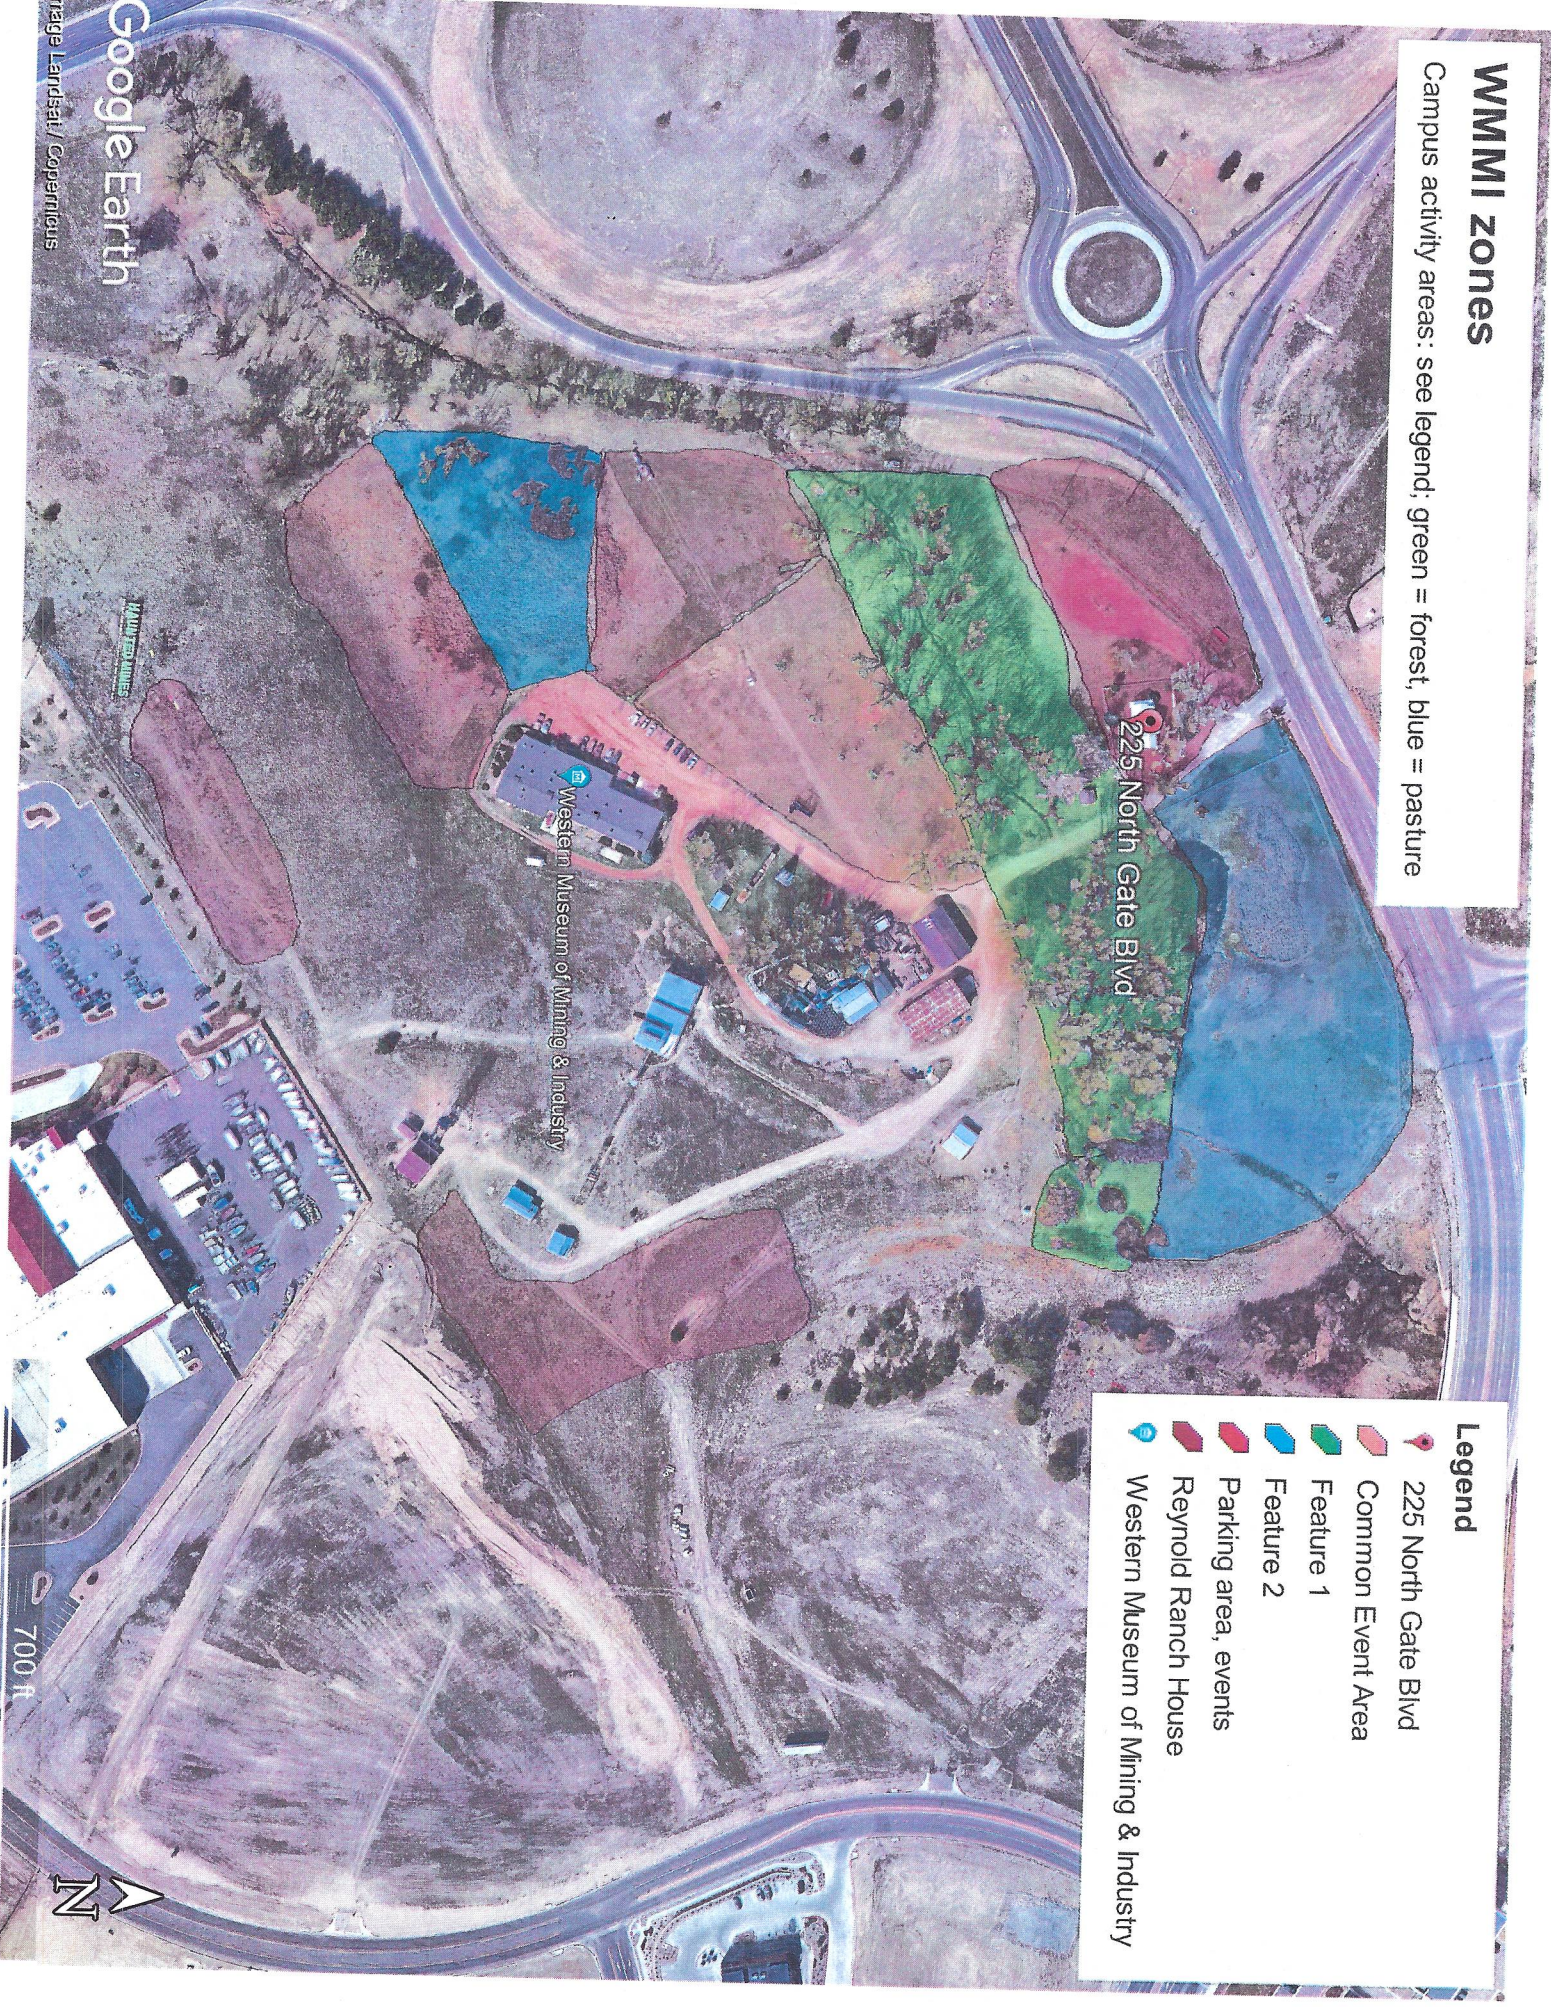

# WMMI zones

Campus activity areas: see legend; green = forest, blue = pasture

## Legend

- 225 North Gate Blvd
- Common Event Area
- Feature 1
- Feature 2
- Parking area, events
- Reynold Ranch House
- Western Museum of Mining & Industry

Google Earth

Image Landsat / Copernicus

700 ft

# Landscape, Mow

Seasonal mowing, minimum, maintain natural grasses.

2225 North Gate Blvd

Western Museum of Mining & Industry

**Legend**

-  2225 North Gate Blvd
-  Mow,
-  Western Museum of Mining & Industry

Google Earth

Image Landsat / Copernicus

600 ft