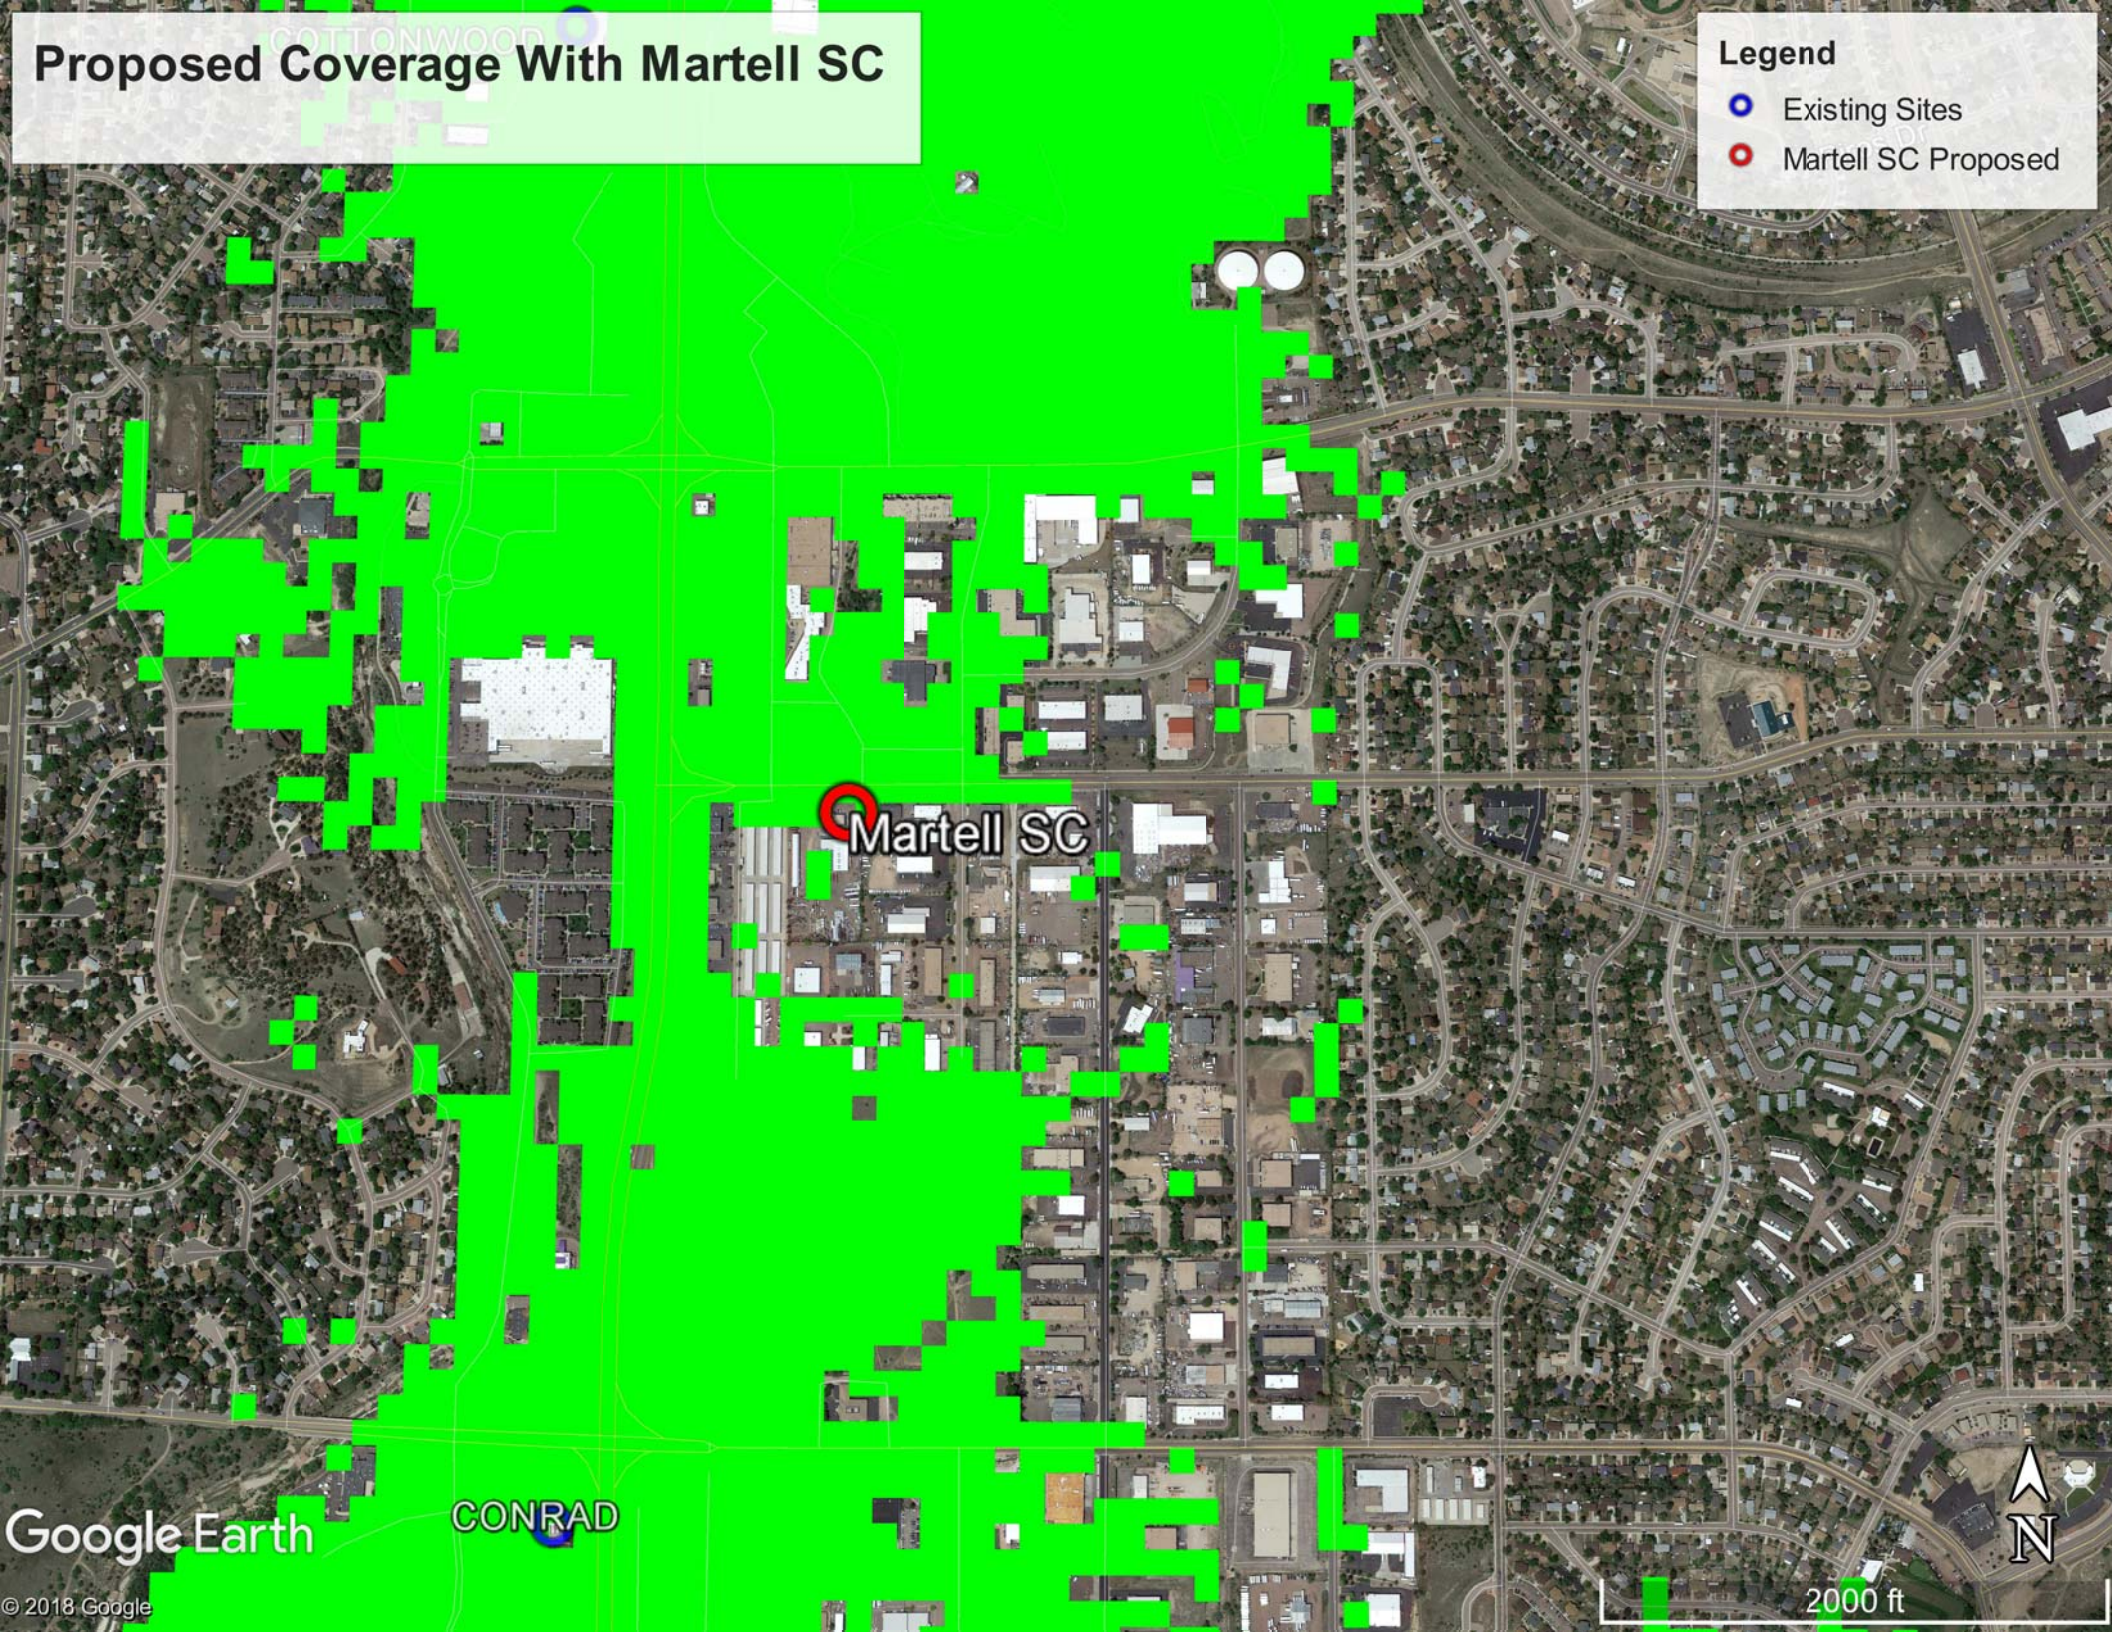

Existing Coverage

Legend

- Existing Sites
- Martell SC Proposed

Google Earth

CONRAD

© 2018 Google

2000 ft

Proposed Coverage With Martell SC

Legend

- Existing Sites
- Martell SC Proposed

Google Earth

CONRAD

© 2018 Google

2000 ft