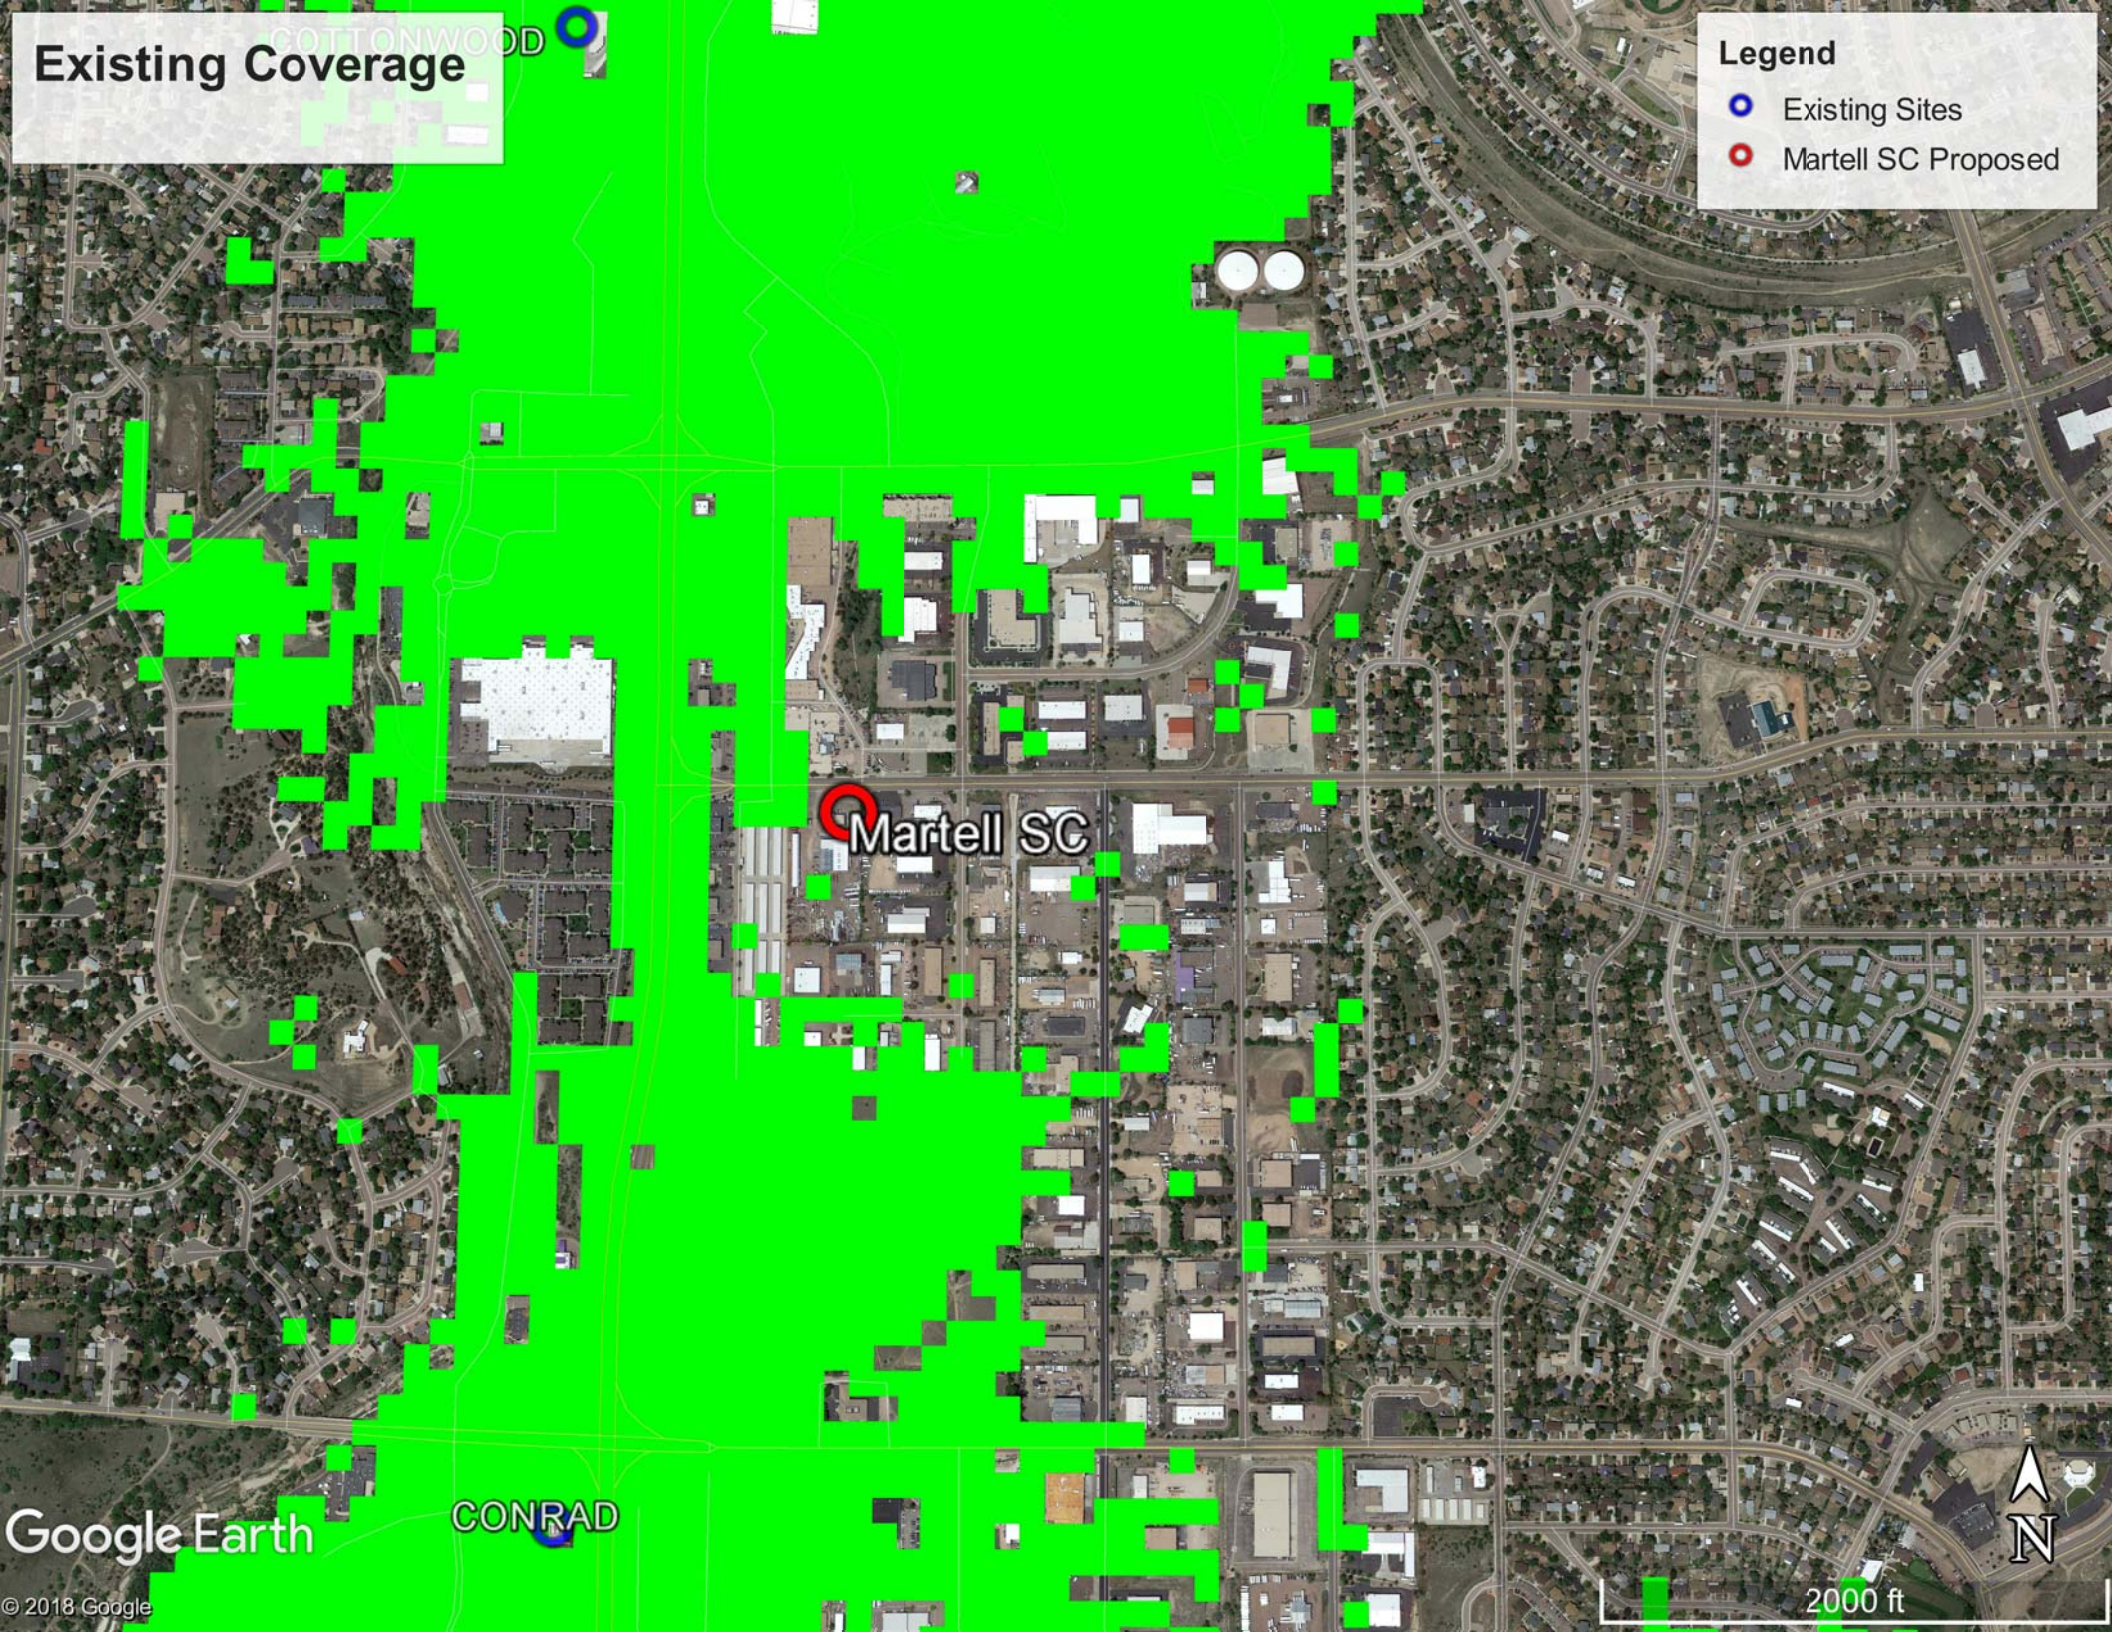

Existing Coverage

Legend

- Existing Sites
- Martell SC Proposed

Google Earth

CONRAD

© 2018 Google

2000 ft

Proposed Coverage With Martell SC

Legend

- Existing Sites
- Martell SC Proposed

Google Earth

CONRAD

© 2018 Google

2000 ft