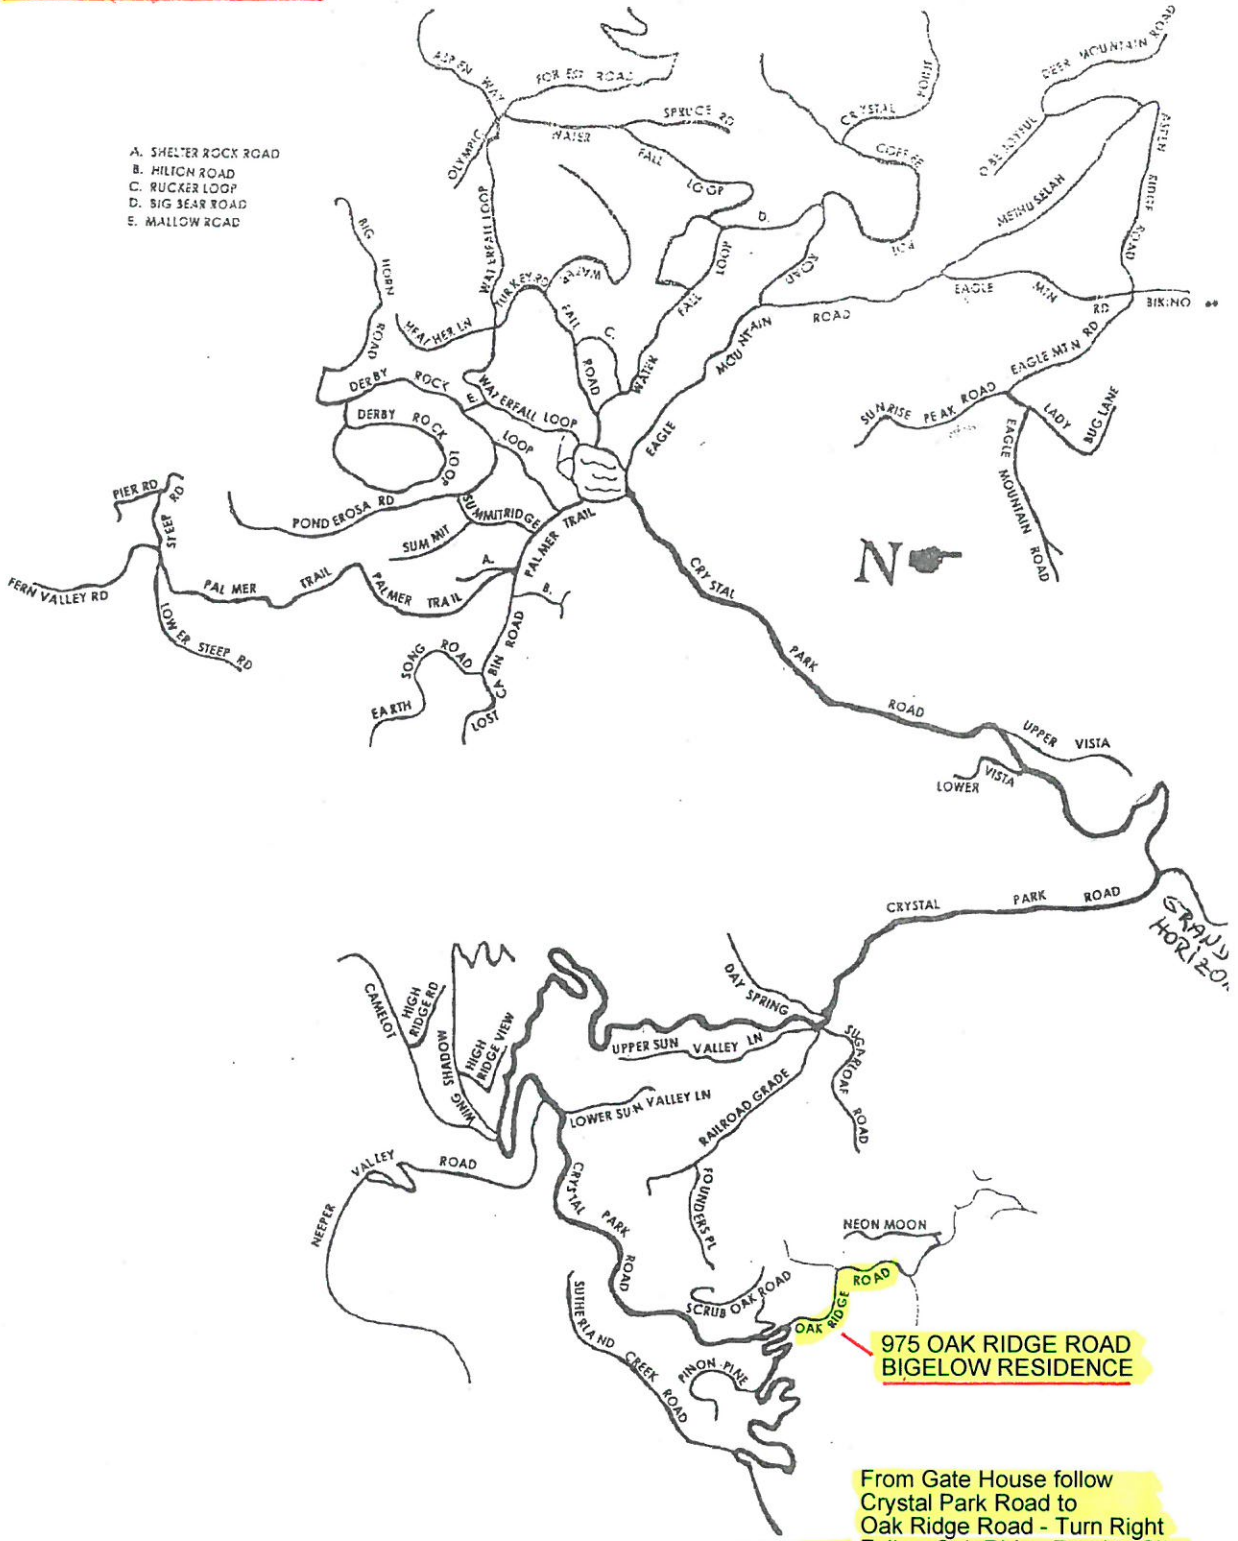

# CRYSTAL PARK

- A. SHELTER ROCK ROAD
- B. HILTON ROAD
- C. RUCKER LOOP
- D. BIG BEAR ROAD
- E. MALLOW ROAD

**975 OAK RIDGE ROAD  
BIGELOW RESIDENCE**

From Gate House follow  
Crystal Park Road to  
Oak Ridge Road - Turn Right  
Follow Oak Ridge Road to Site.