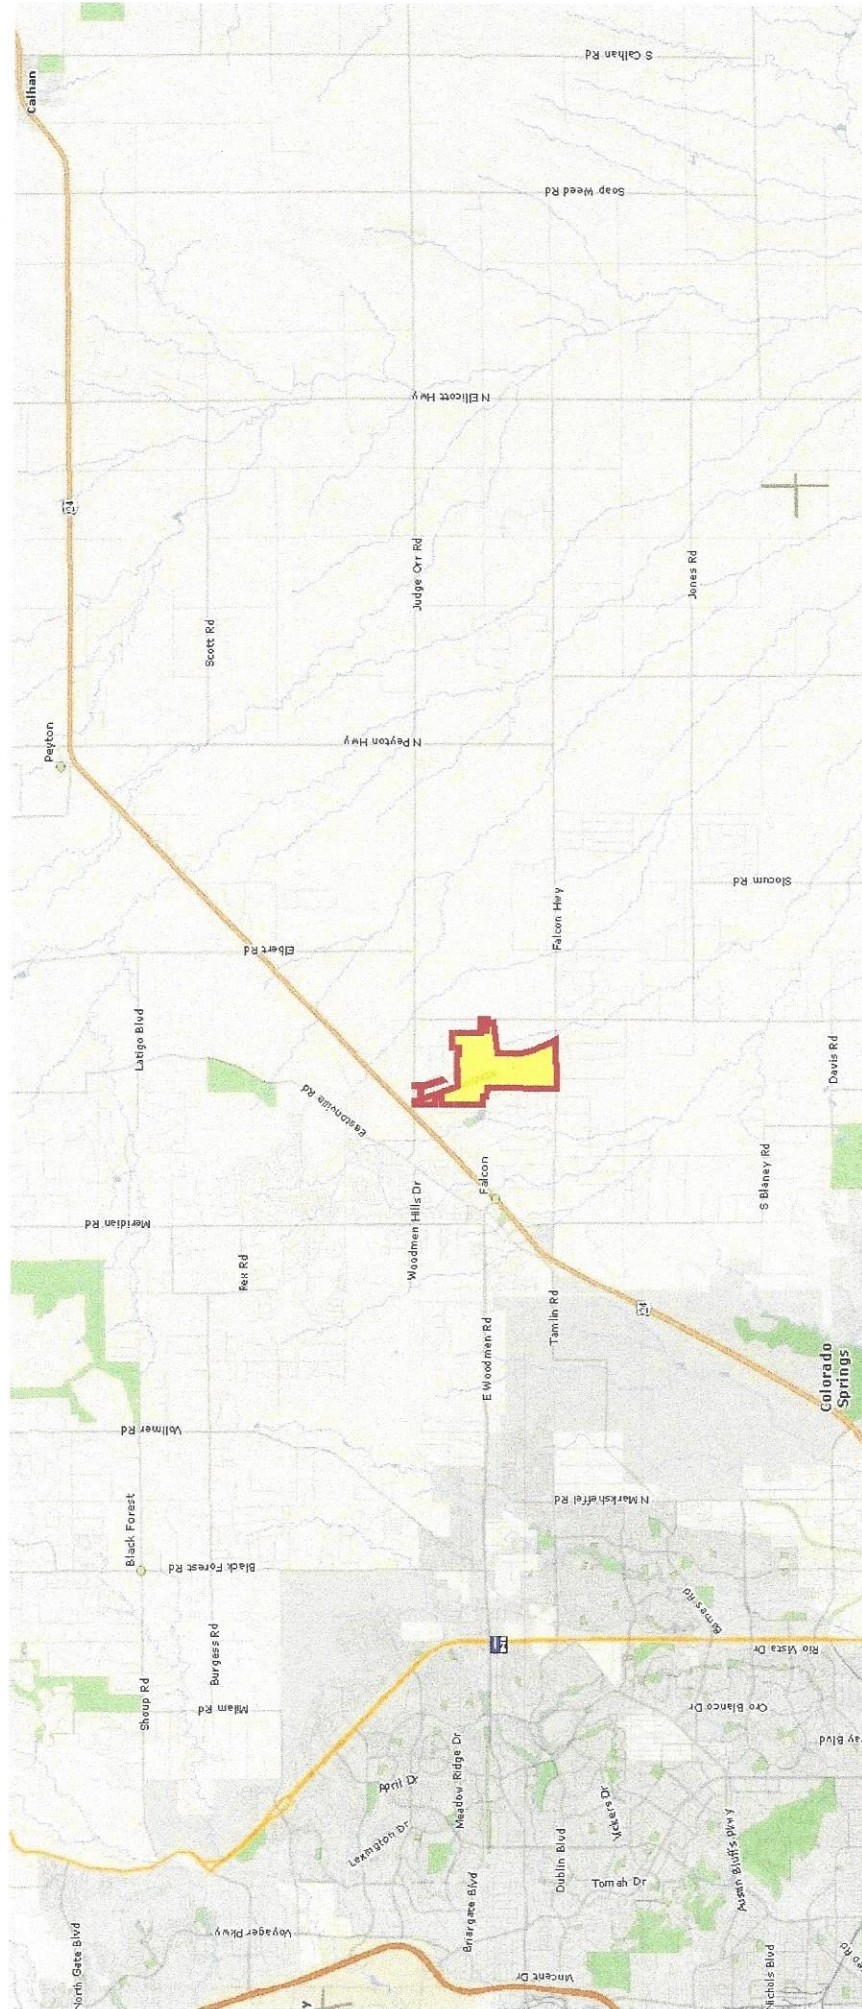

El Paso County Assessor's Office

13625 JUDGE ORR RD

SCHEDULE: 4300000563

OWNER: MEADOW LAKE AIRPORT ASSOC

MEADOW LAKE AIRPORT ASSOC

COPYRIGHT 2010 by the Board of County Commissioners, El Paso County, Colorado. All rights reserved. No part of this document or data contained hereon may be reproduced; used to prepare derivative products; or distributed without the specific written approval of the Board of County Commissioner, El Paso County, Colorado. This document was prepared from the best data available at the time of plotting and is for internal use only. El Paso County, Colorado, makes no claim as to the completeness or accuracy of the data contained hereon.

Encl 1a