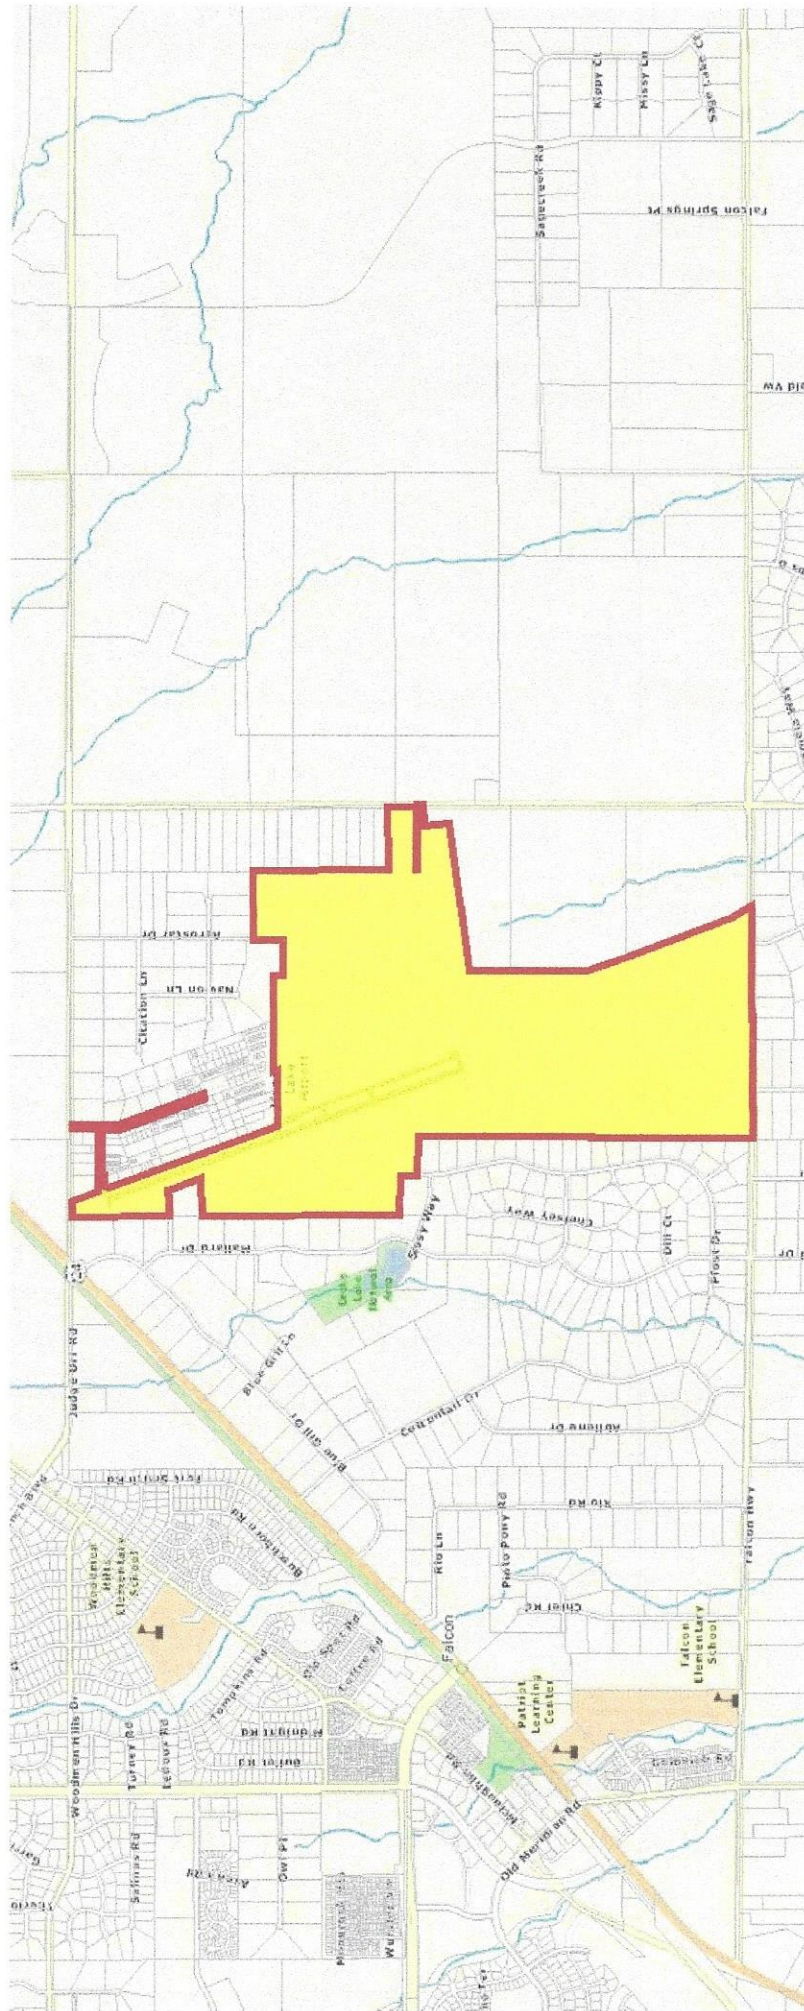

Enclosure (1)

**Parcel Maps**

- a. El Paso County Assessor's GIS map depicting general location of Meadow Lake Airport from Falcon
- b. El Paso County Assessor's GIS map depicting Meadow Lake Airport
- c. Google Earth overhead view depicting Meadow Lake Airport and associated properties

*Quinta*

*Handwritten note:* Area 1c

24

Meadow Lake Airport

Chilcote Ln

Judge Orr Rd

Piper Ln

Sitation Ln

Cassidy Dr

Napoleon Ln

Seminole Ln

Akers Ln

Sissy Ln

Holland Dr

Back Ct

Bill Ct