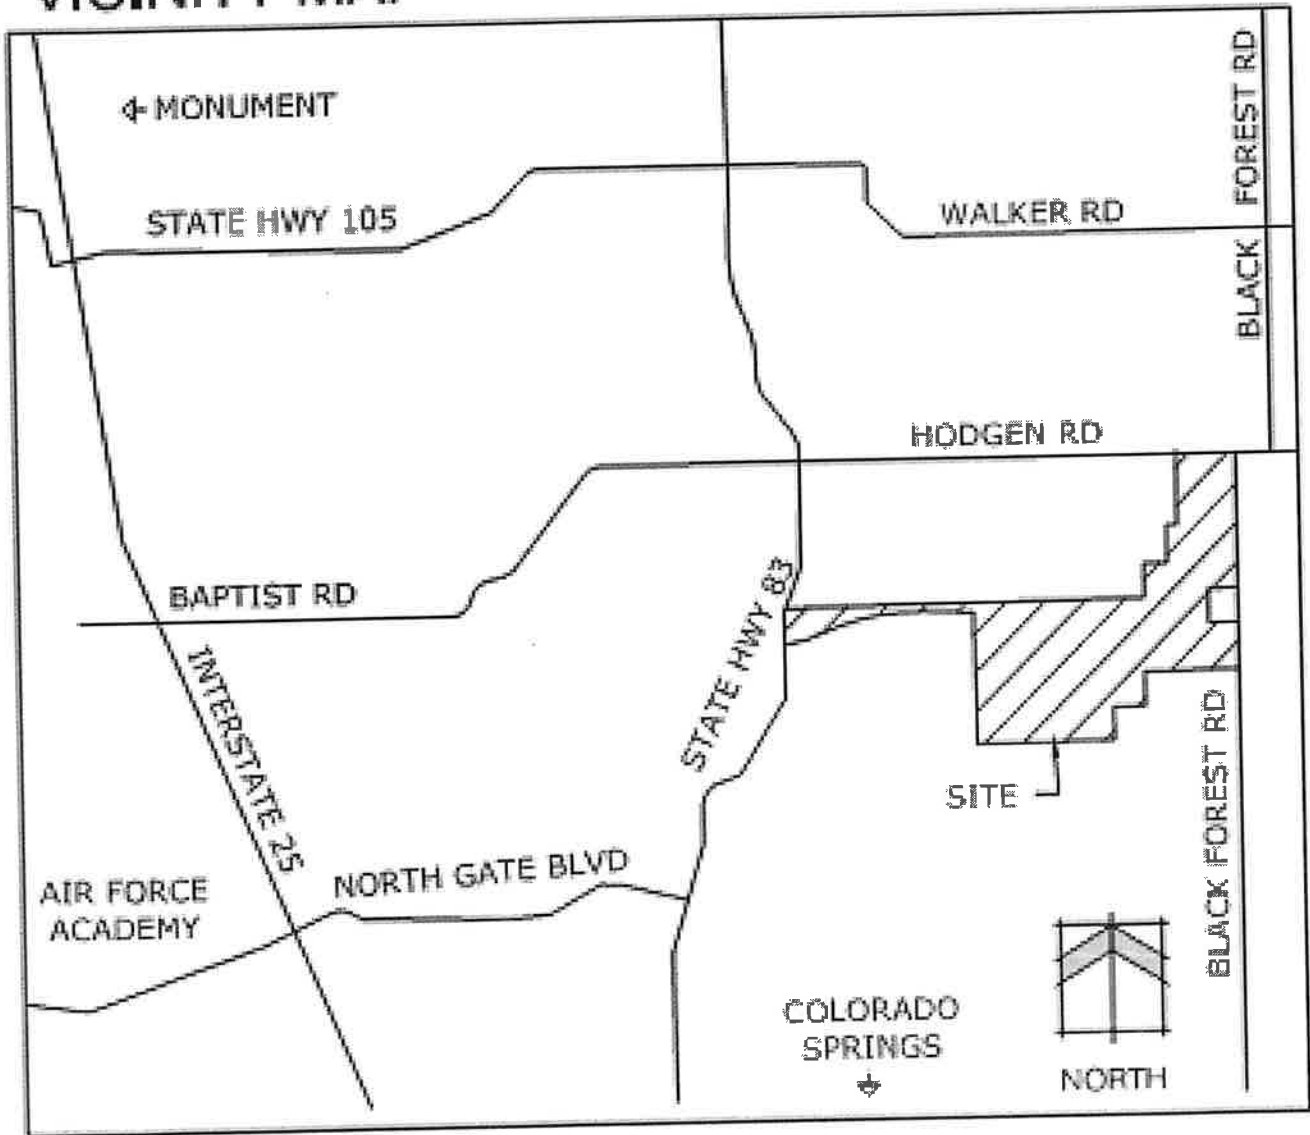

VICINITY MAP