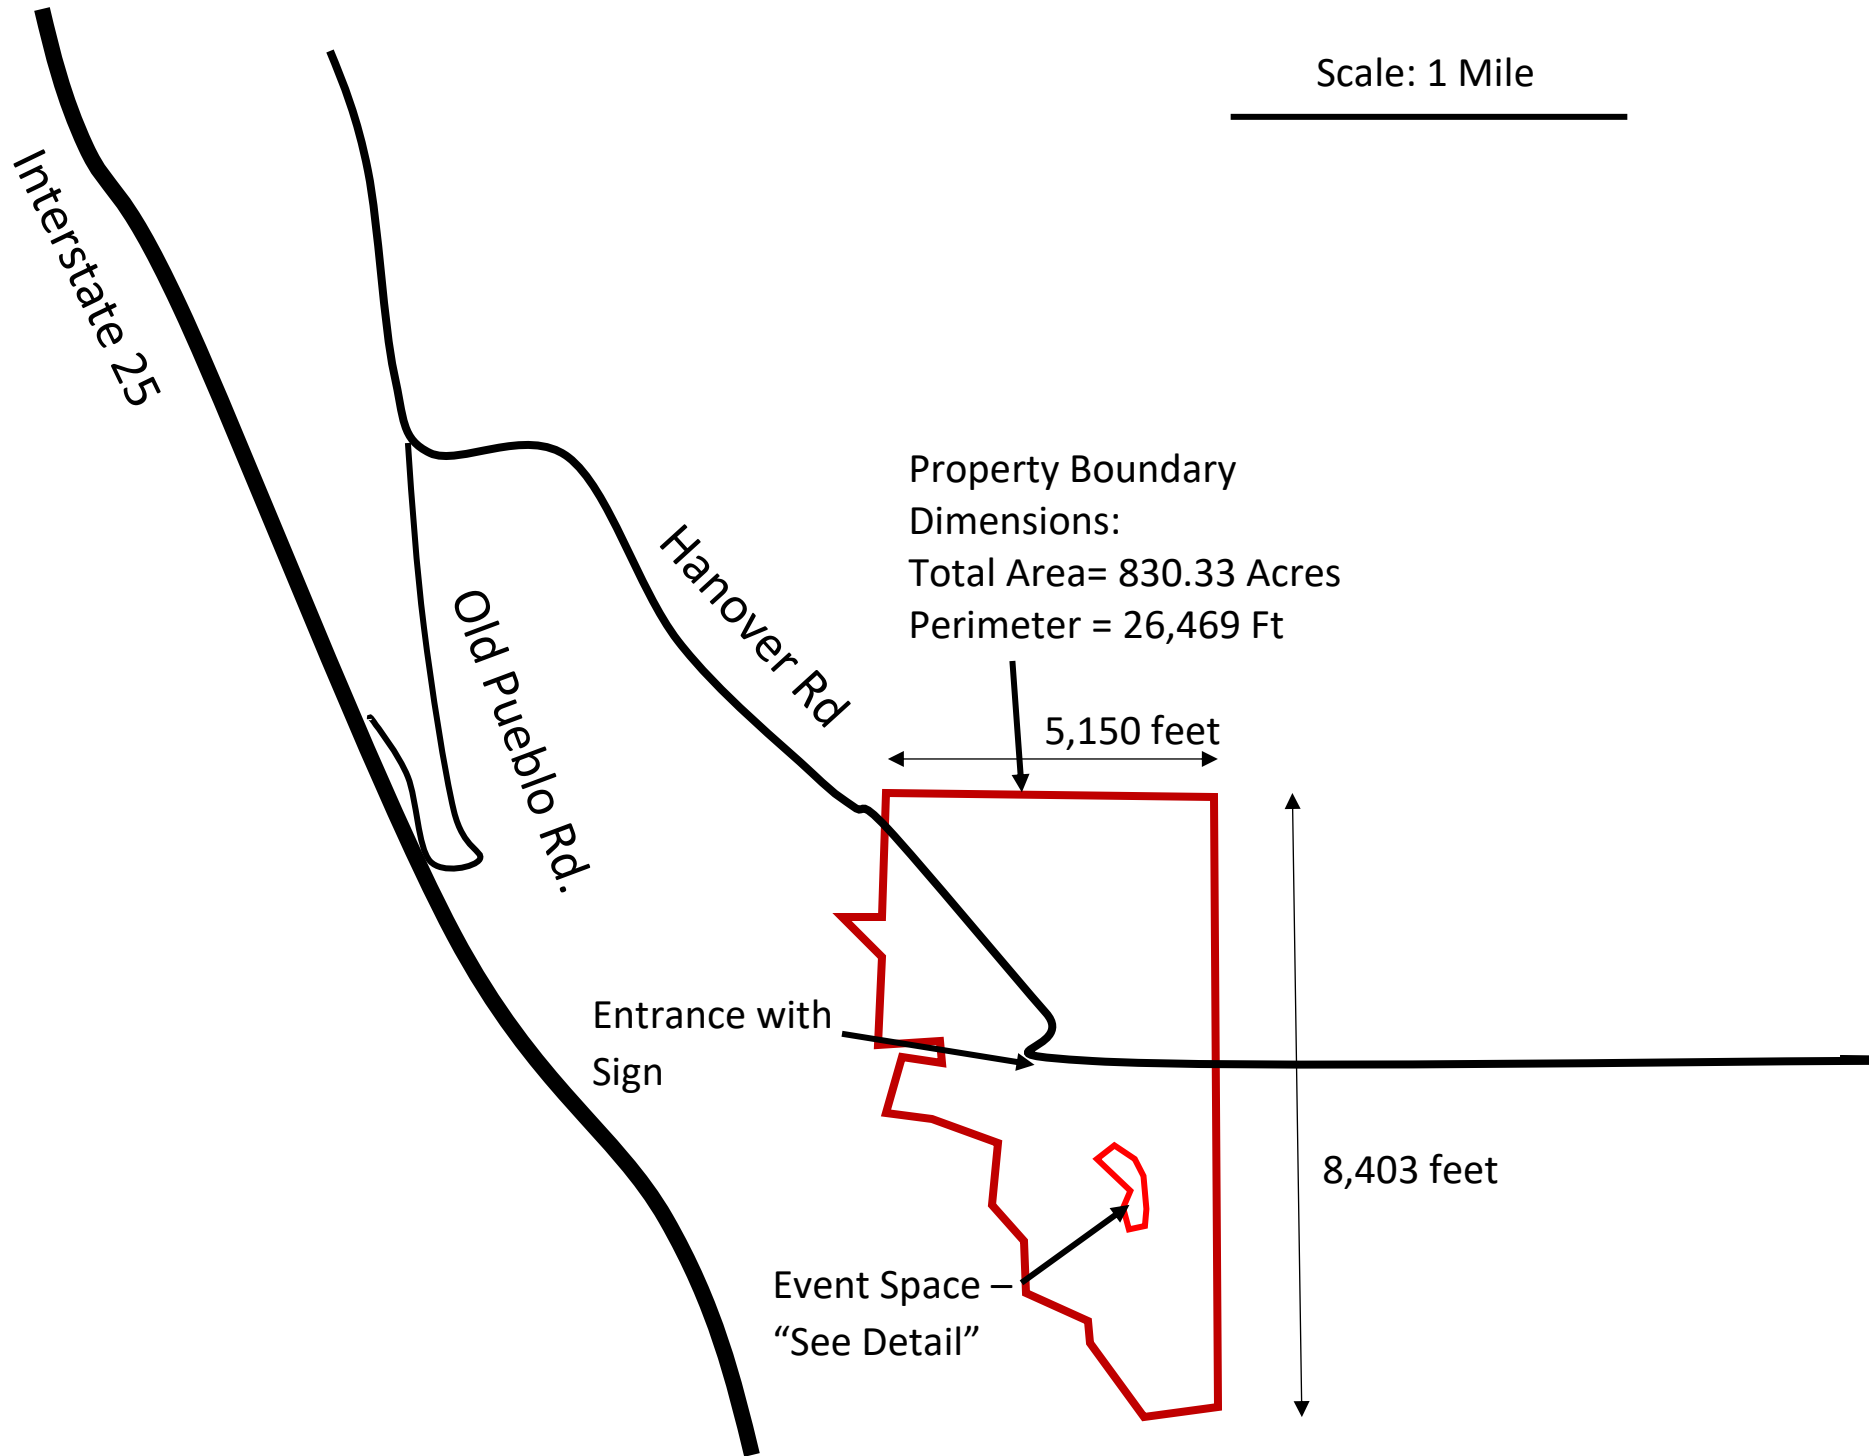

Scale: 1 Mile

To Event Space

A Grazing Life
Event
Entrance

Fountain Creek Ranch
Frost Livestock Company
VEI

Existing
Fencing

Temporary Entrance Sign
on day of events

Existing Frost Livestock Sign

Ranch Entrance

Hanover Rd

North

Sign Plan