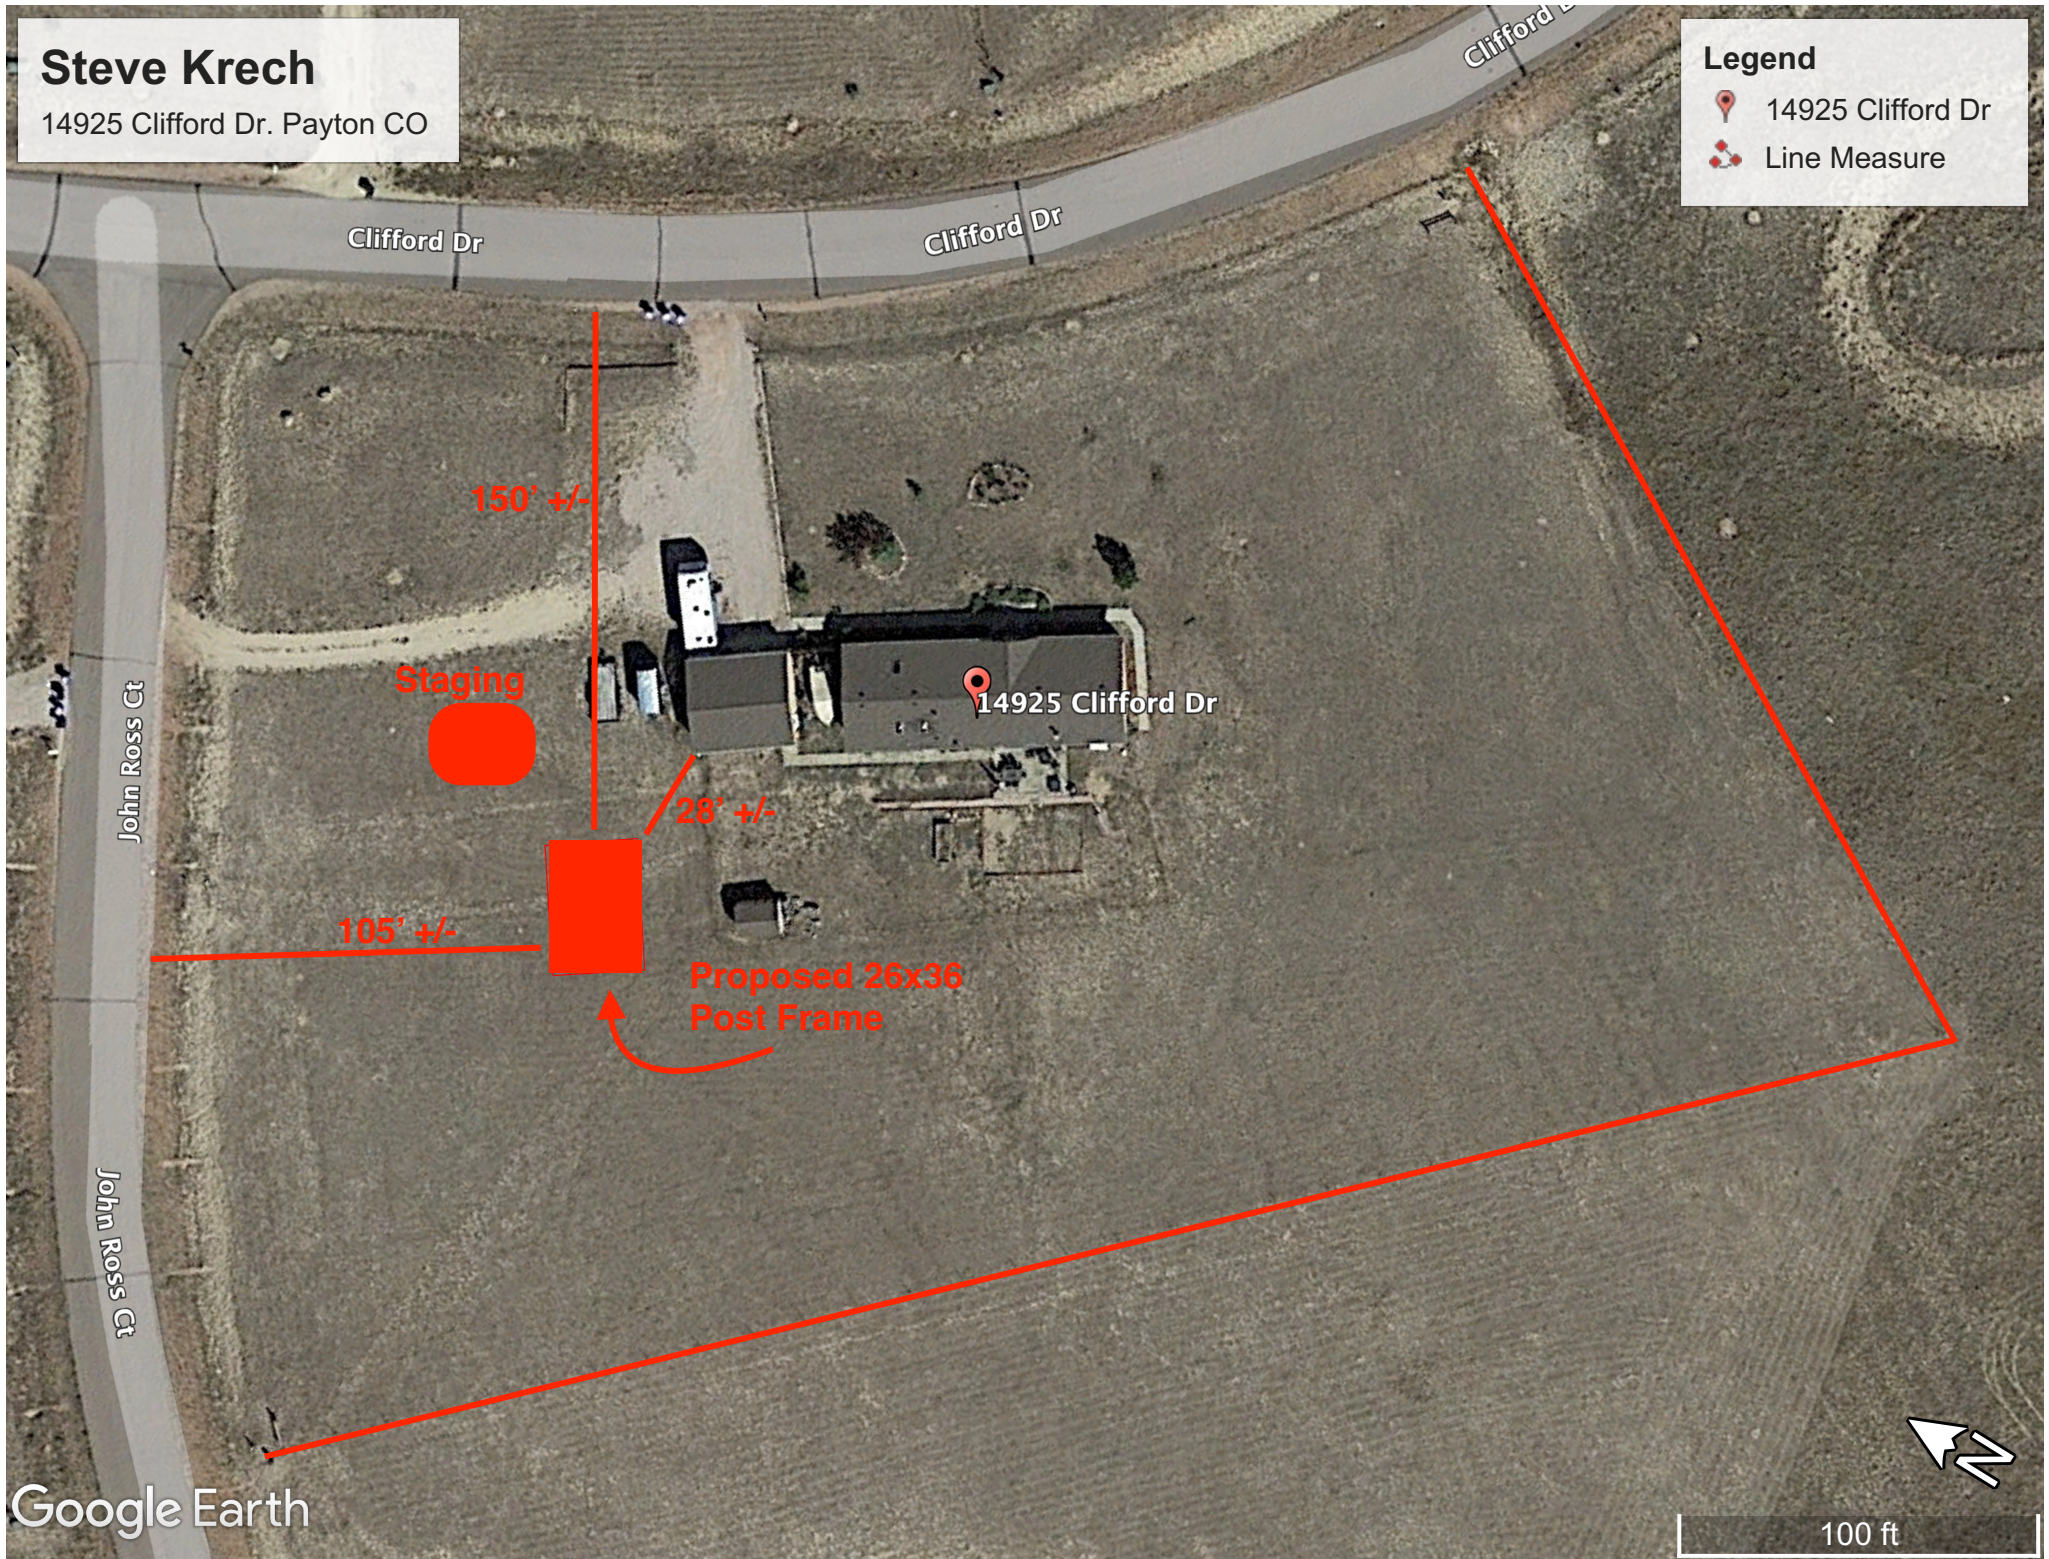

Steve Krech

14925 Clifford Dr. Payton CO

Legend

-  14925 Clifford Dr
-  Line Measure

150' +/-

Staging

14925 Clifford Dr

28' +/-

105' +/-

Proposed 26x36
Post Frame

John Ross Ct

John Ross Ct