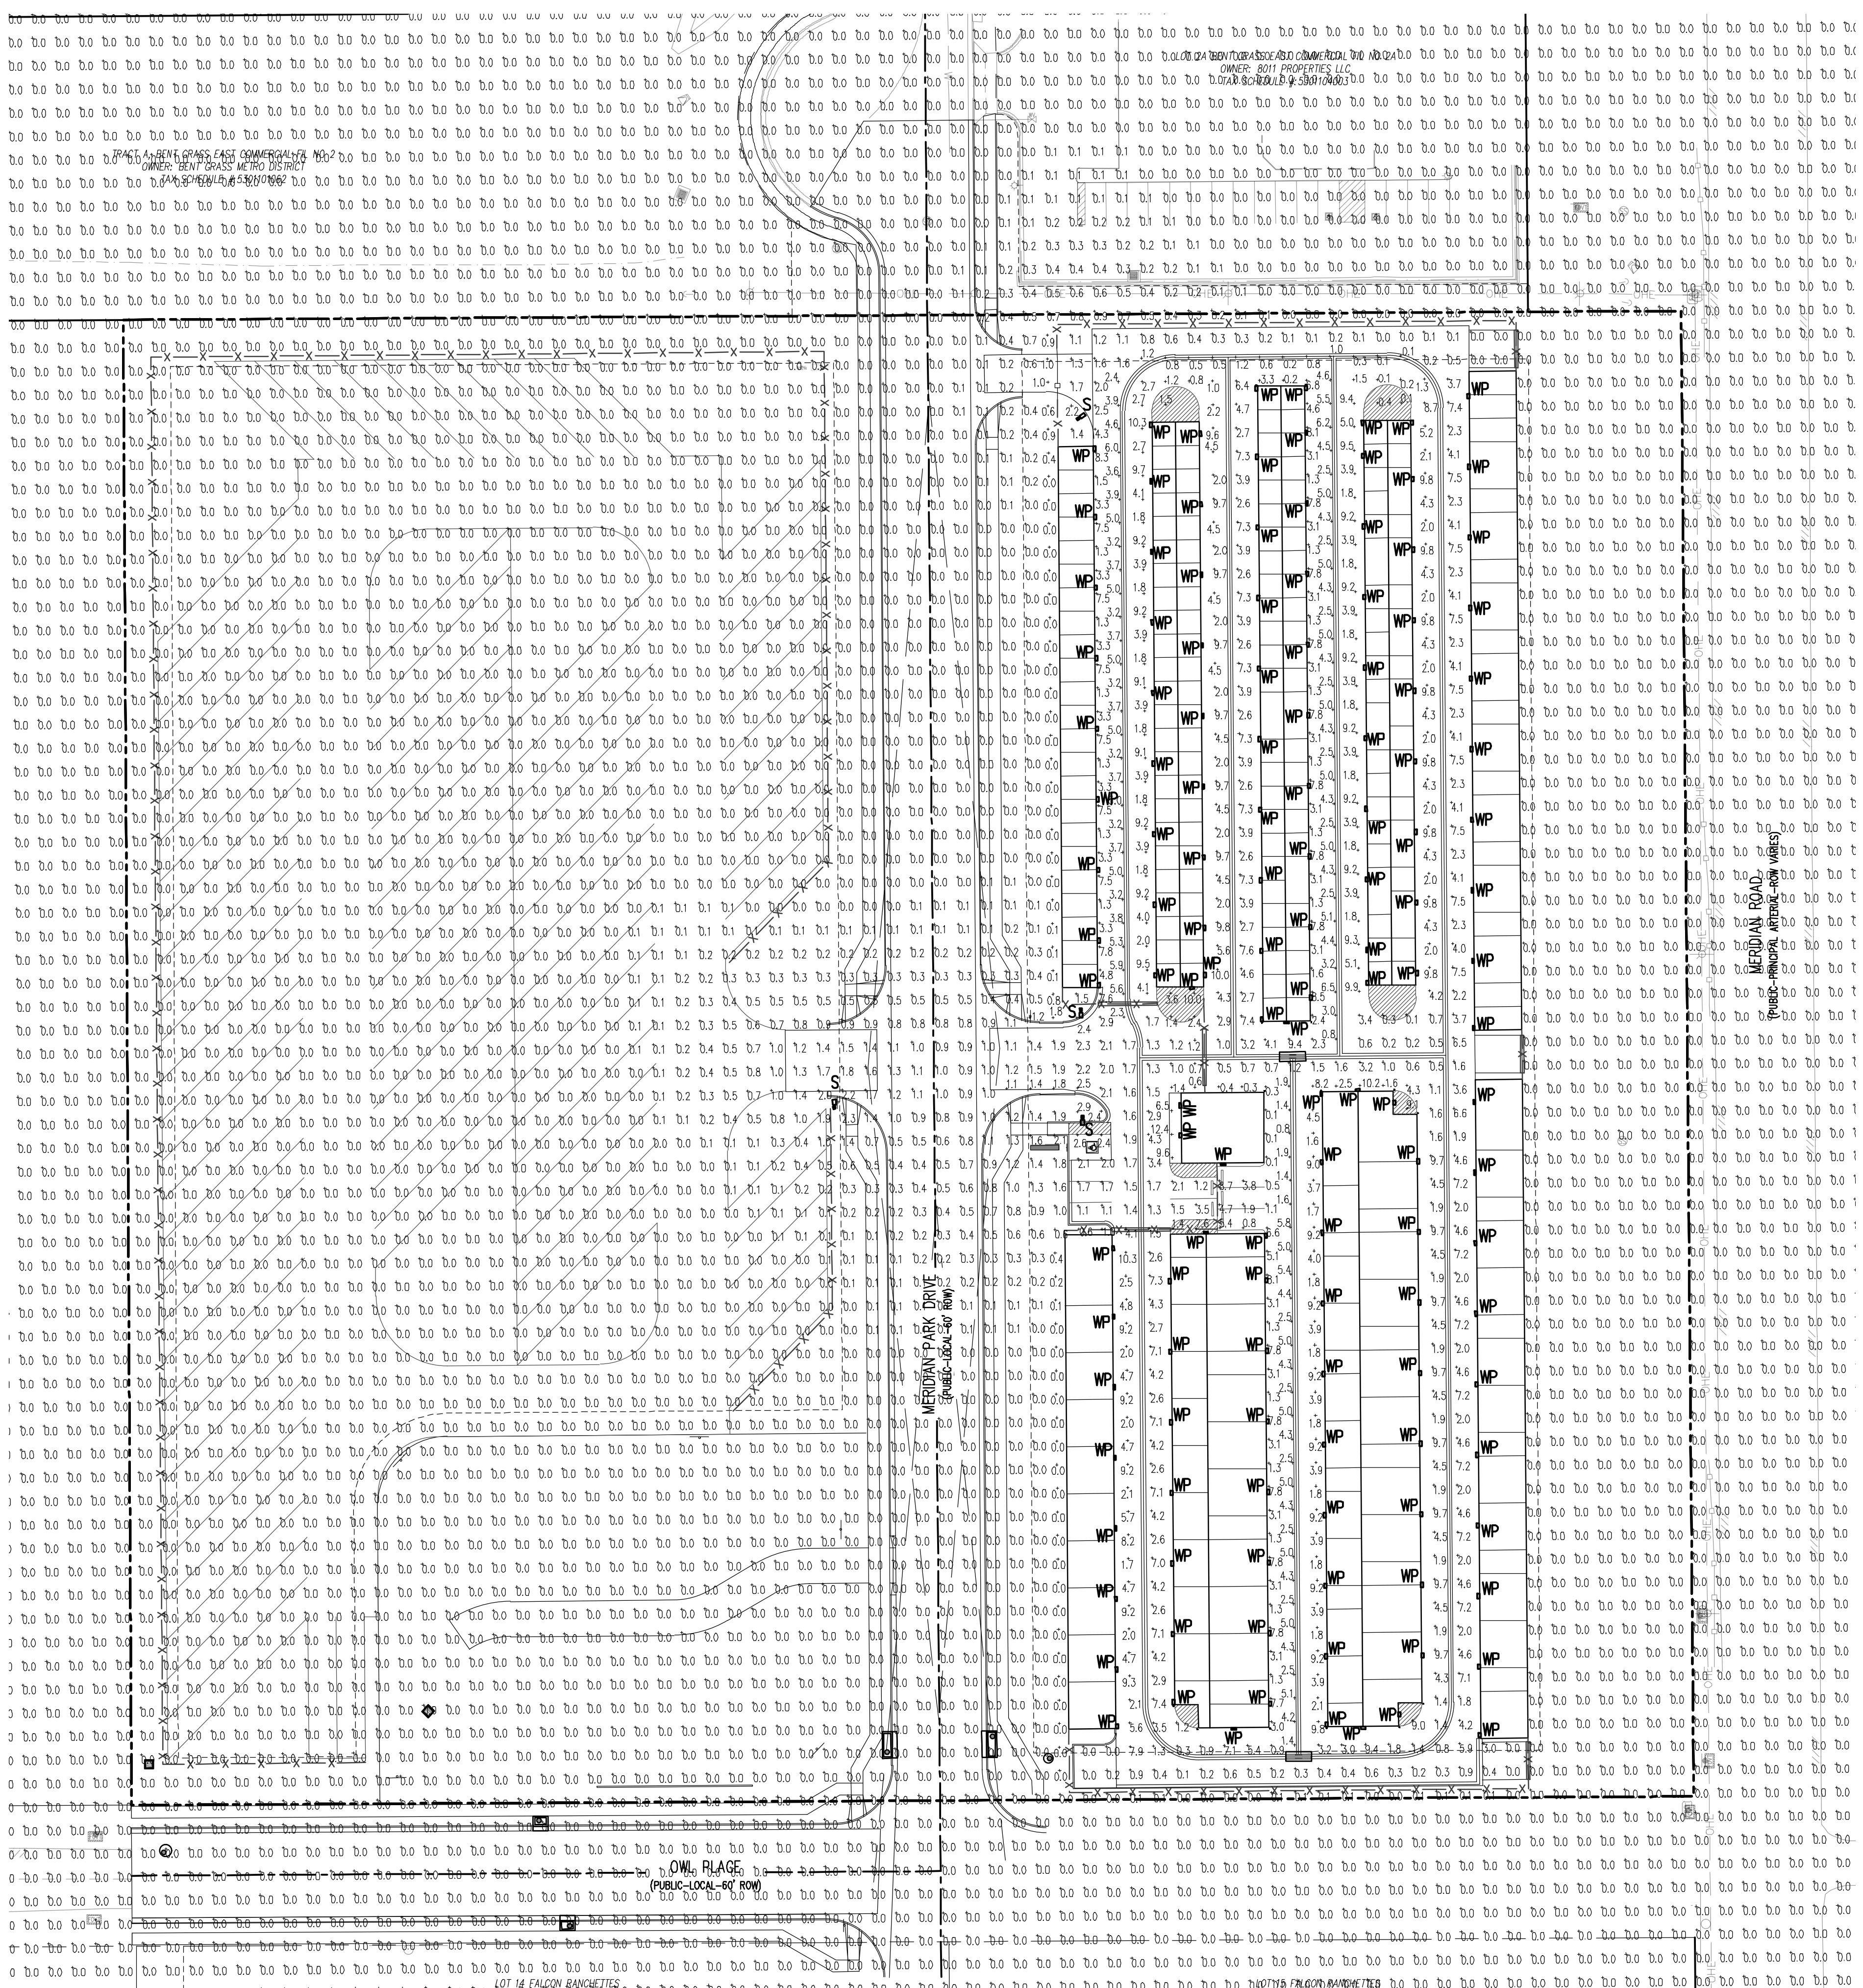

SITE DEVELOPMENT PLAN
MERIDIAN STORAGE
MERIDIAN STORAGE, LLC
PPR2336
STATE OF COLORADO, MERIDIAN ROAD & OWL PLACE
EL PASO COUNTY, FALCON, CO 80931

Table with 4 columns: #, Date, Issue / Description, Init.

Project No: MRS01
Drawn By: ASA, BLB
Checked By: BAS
Date: 04/26/2024

PHOTOMETRIC PLAN AND DETAILS

D-Series Size 0 LED Area Luminaire
Specifications: 60W, 5.0 ft, 26.1" length, 14.5" width, 2.3" height, 2.3" depth, 7.6" weight.
Introduction: The modern styling of the D-Series features a highly refined aesthetic that blends seamlessly into any environment.

WEDGE1 LED Architectural Wall Sconce
Specifications: Depth 0.75", Height 8", Weight 1.5 lb.
Introduction: The WEDGE1 family is designed to meet specifier's every wall-mounted lighting need in a widely accepted shape that blends with any architecture.

Ordering Information table for D-Series and WEDGE1 fixtures, including columns for item, description, quantity, and notes.

Ordering Information table for WEDGE1 LED Family, including columns for item, description, quantity, and notes.

LUMINAIRE SCHEDULE table with columns: MARK, QTY, LABEL, MOUNTING, ARRANGEMENT, LLF, CATALOG NUMBER, DESCRIPTION, LUMENS, WATTS.

CALCULATION SUMMARY table with columns: LABEL, UNITS, AVG, MAX, UNIFORMITY.