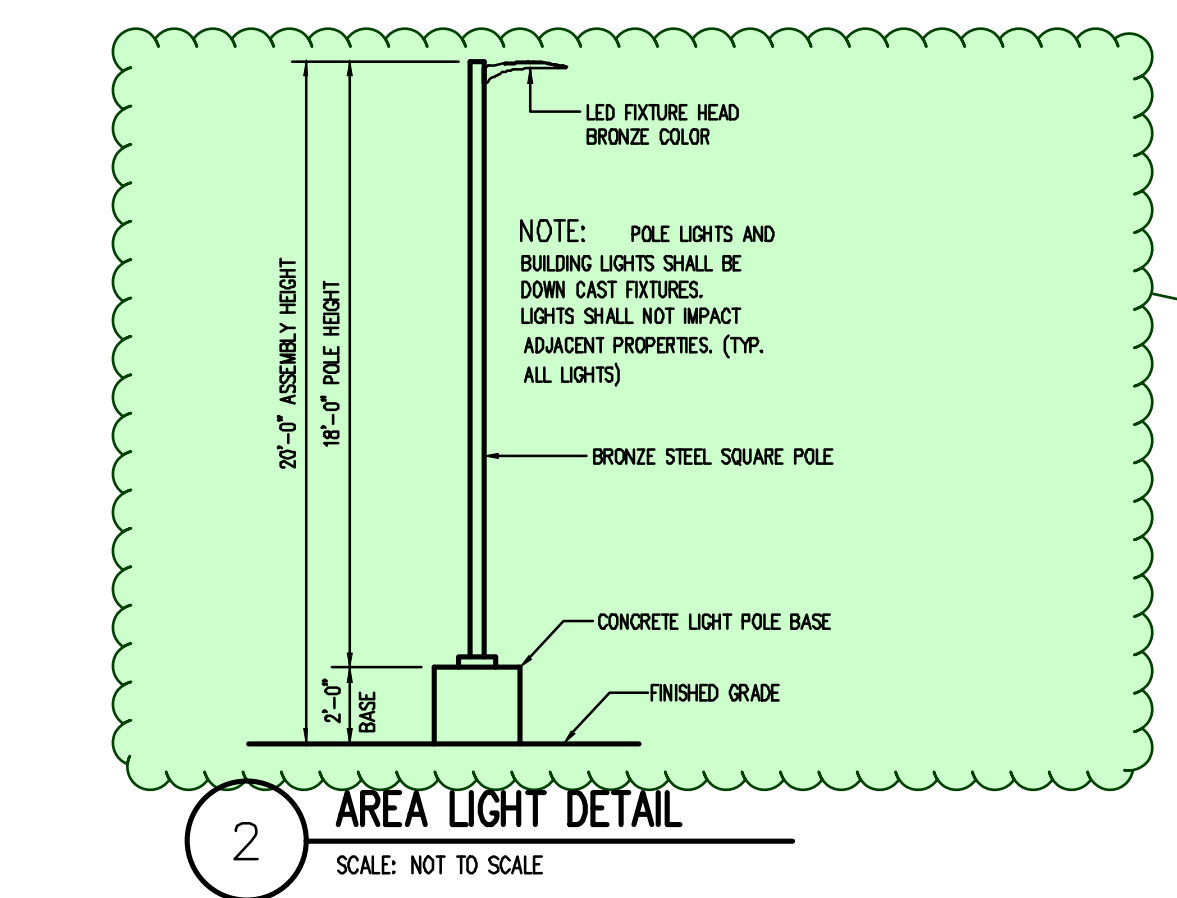

2 AREA LIGHT DETAIL
SCALE: NOT TO SCALE