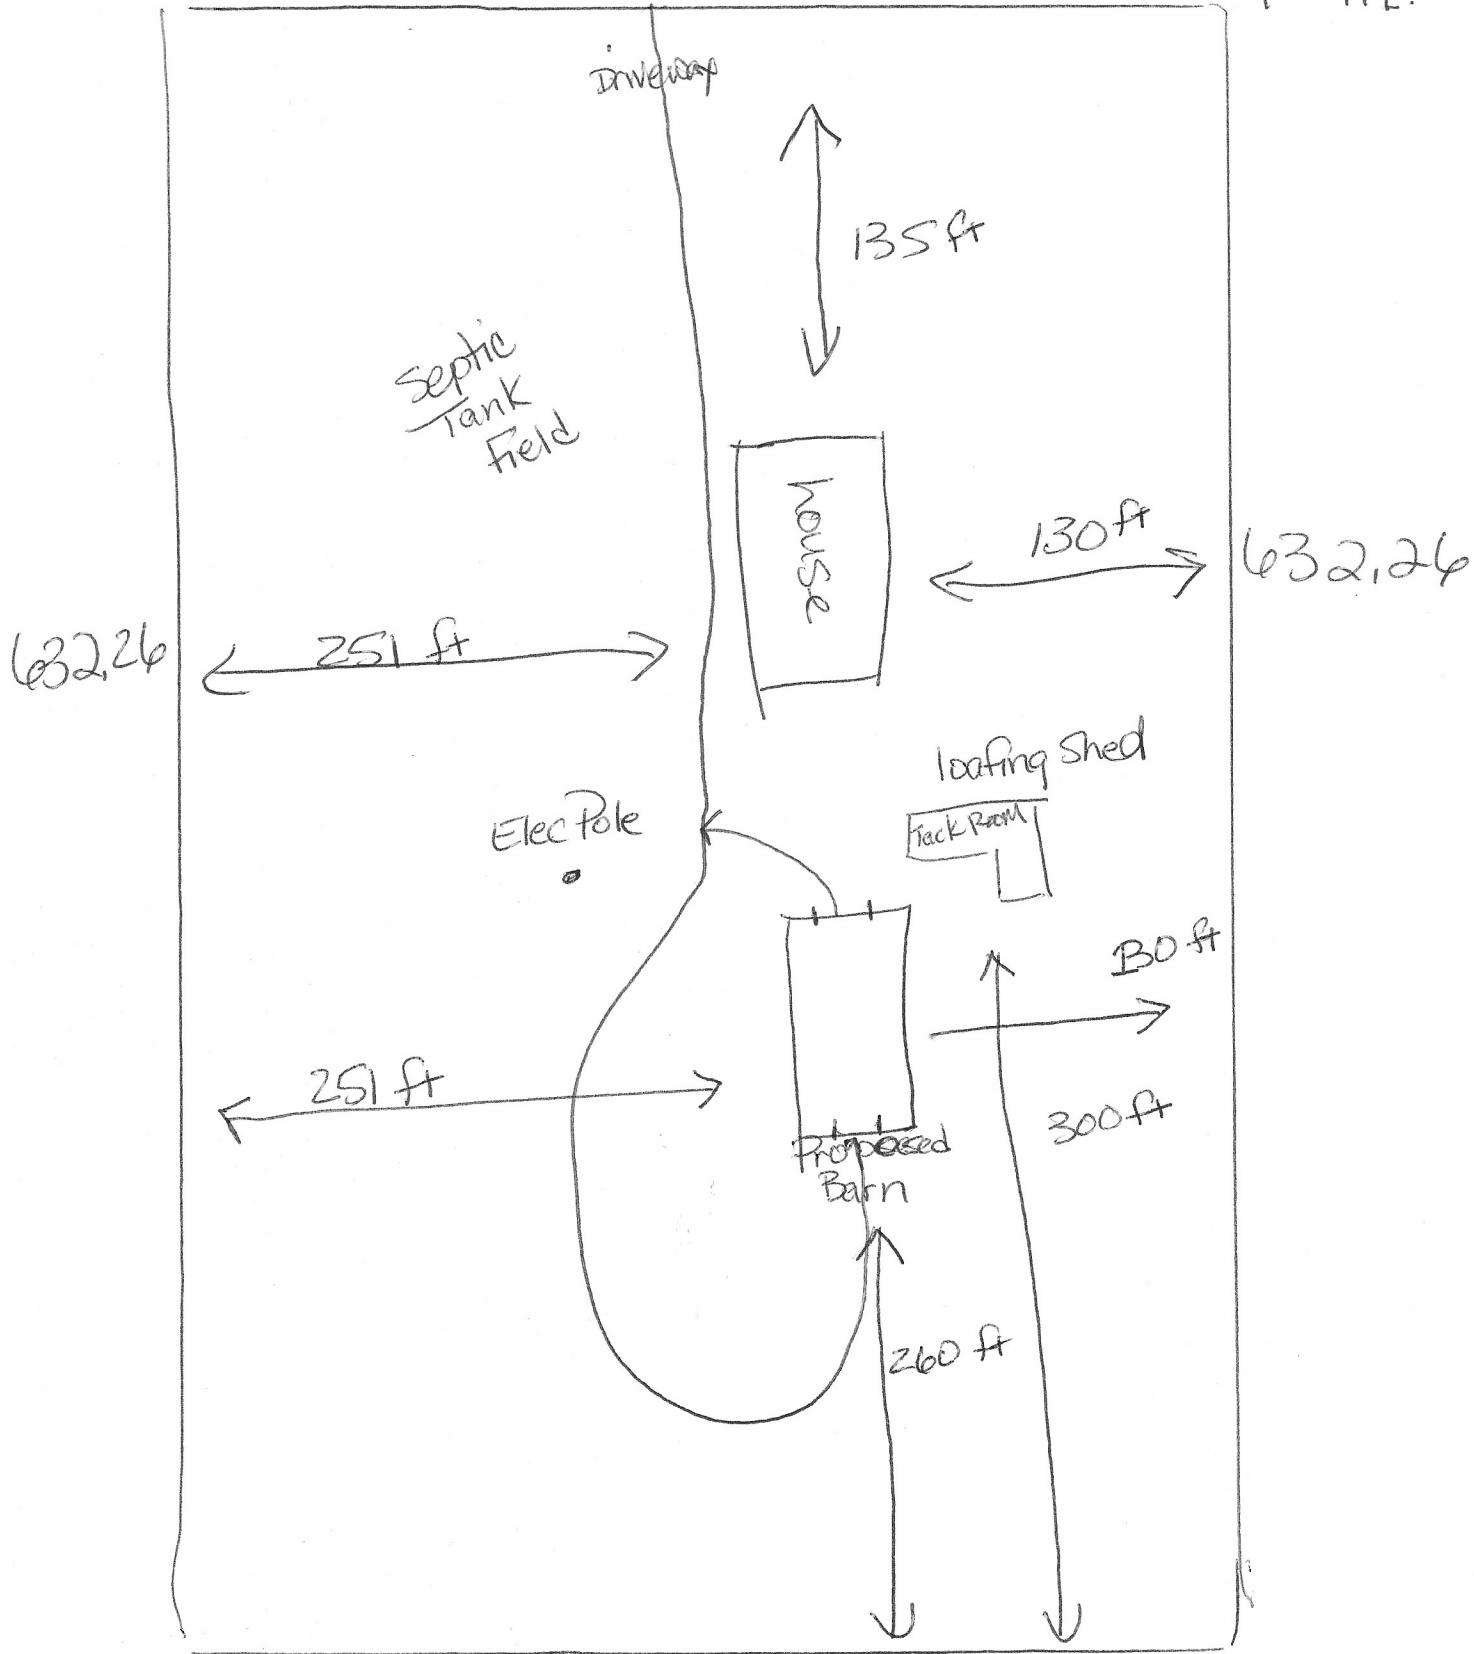

11435 Peaceful Valley

Schedule# SS24003003

Legal: Lot 20 BK 4

Peaceful Valley Estates  
1st fl.

432.0

432.0

not to  
scale