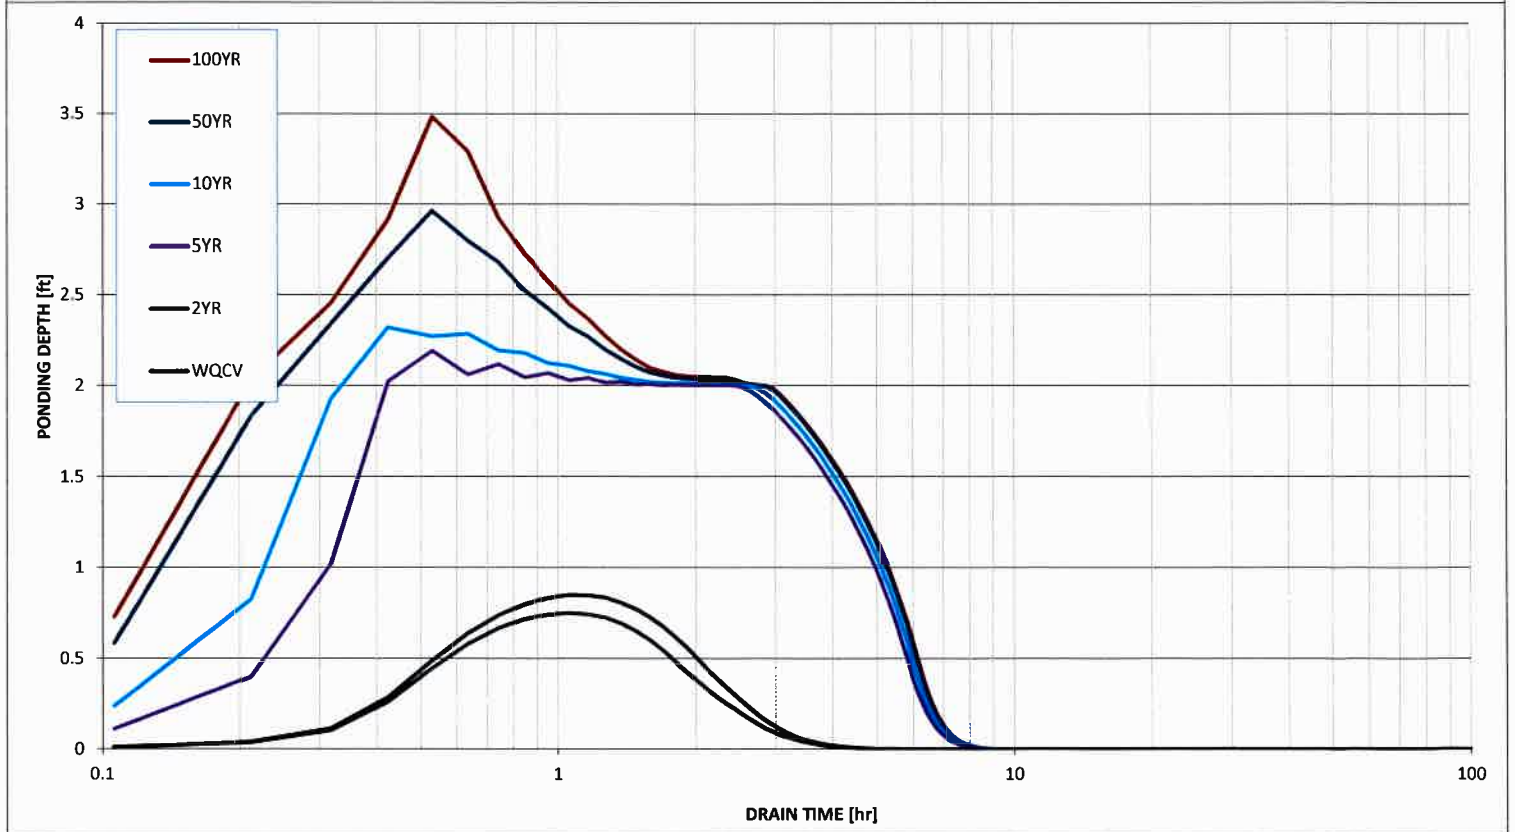

Stormwater Detention and Infiltration Design Data Sheet

Stormwater Detention and Infiltration Design Data Sheet