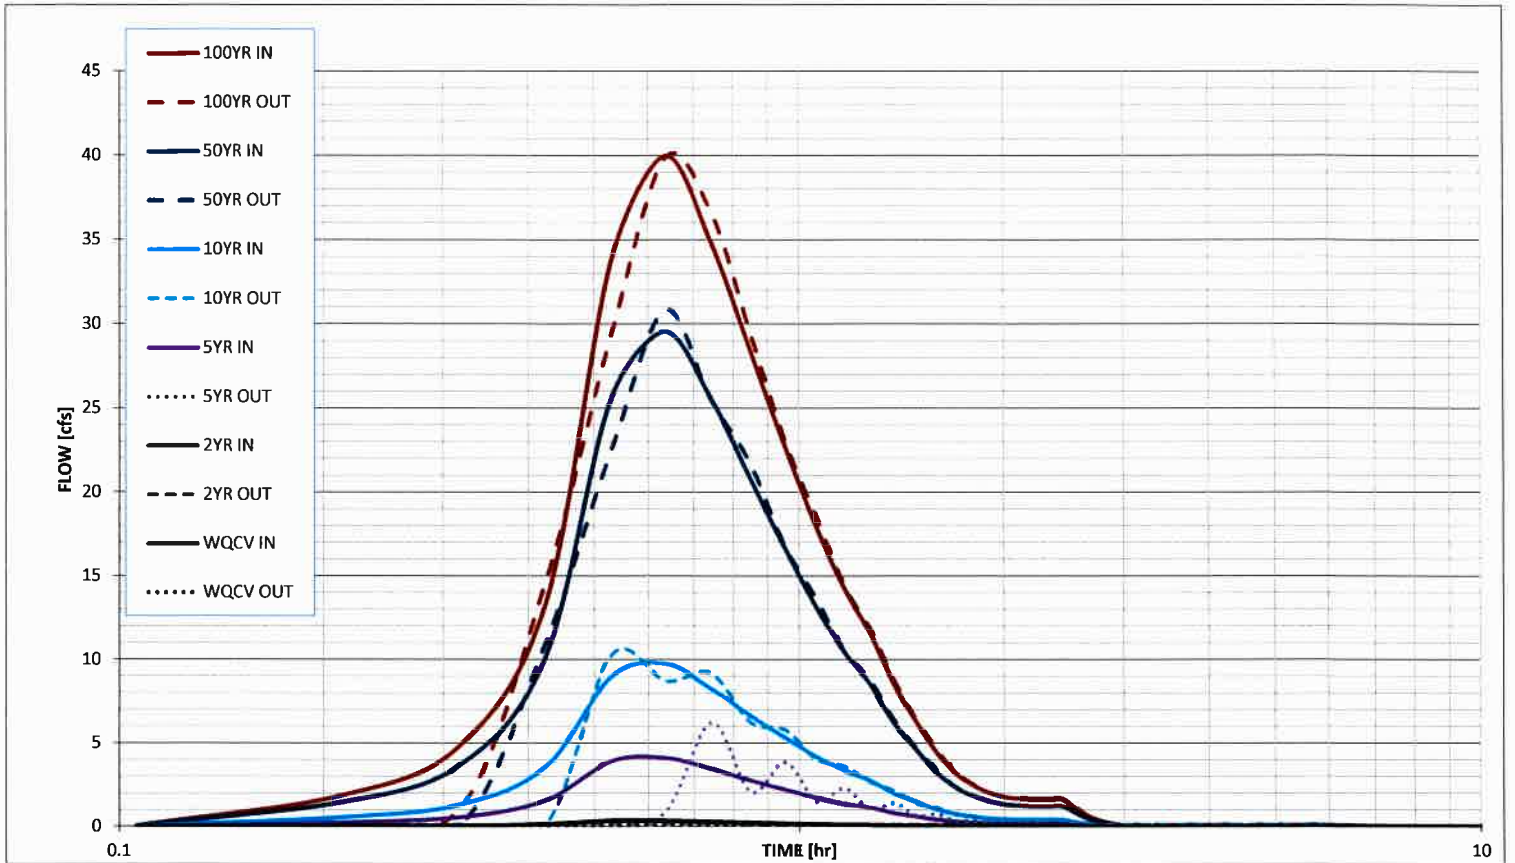

Stormwater Detention and Infiltration Design Data Sheet

Stormwater Detention and Infiltration Design Data Sheet