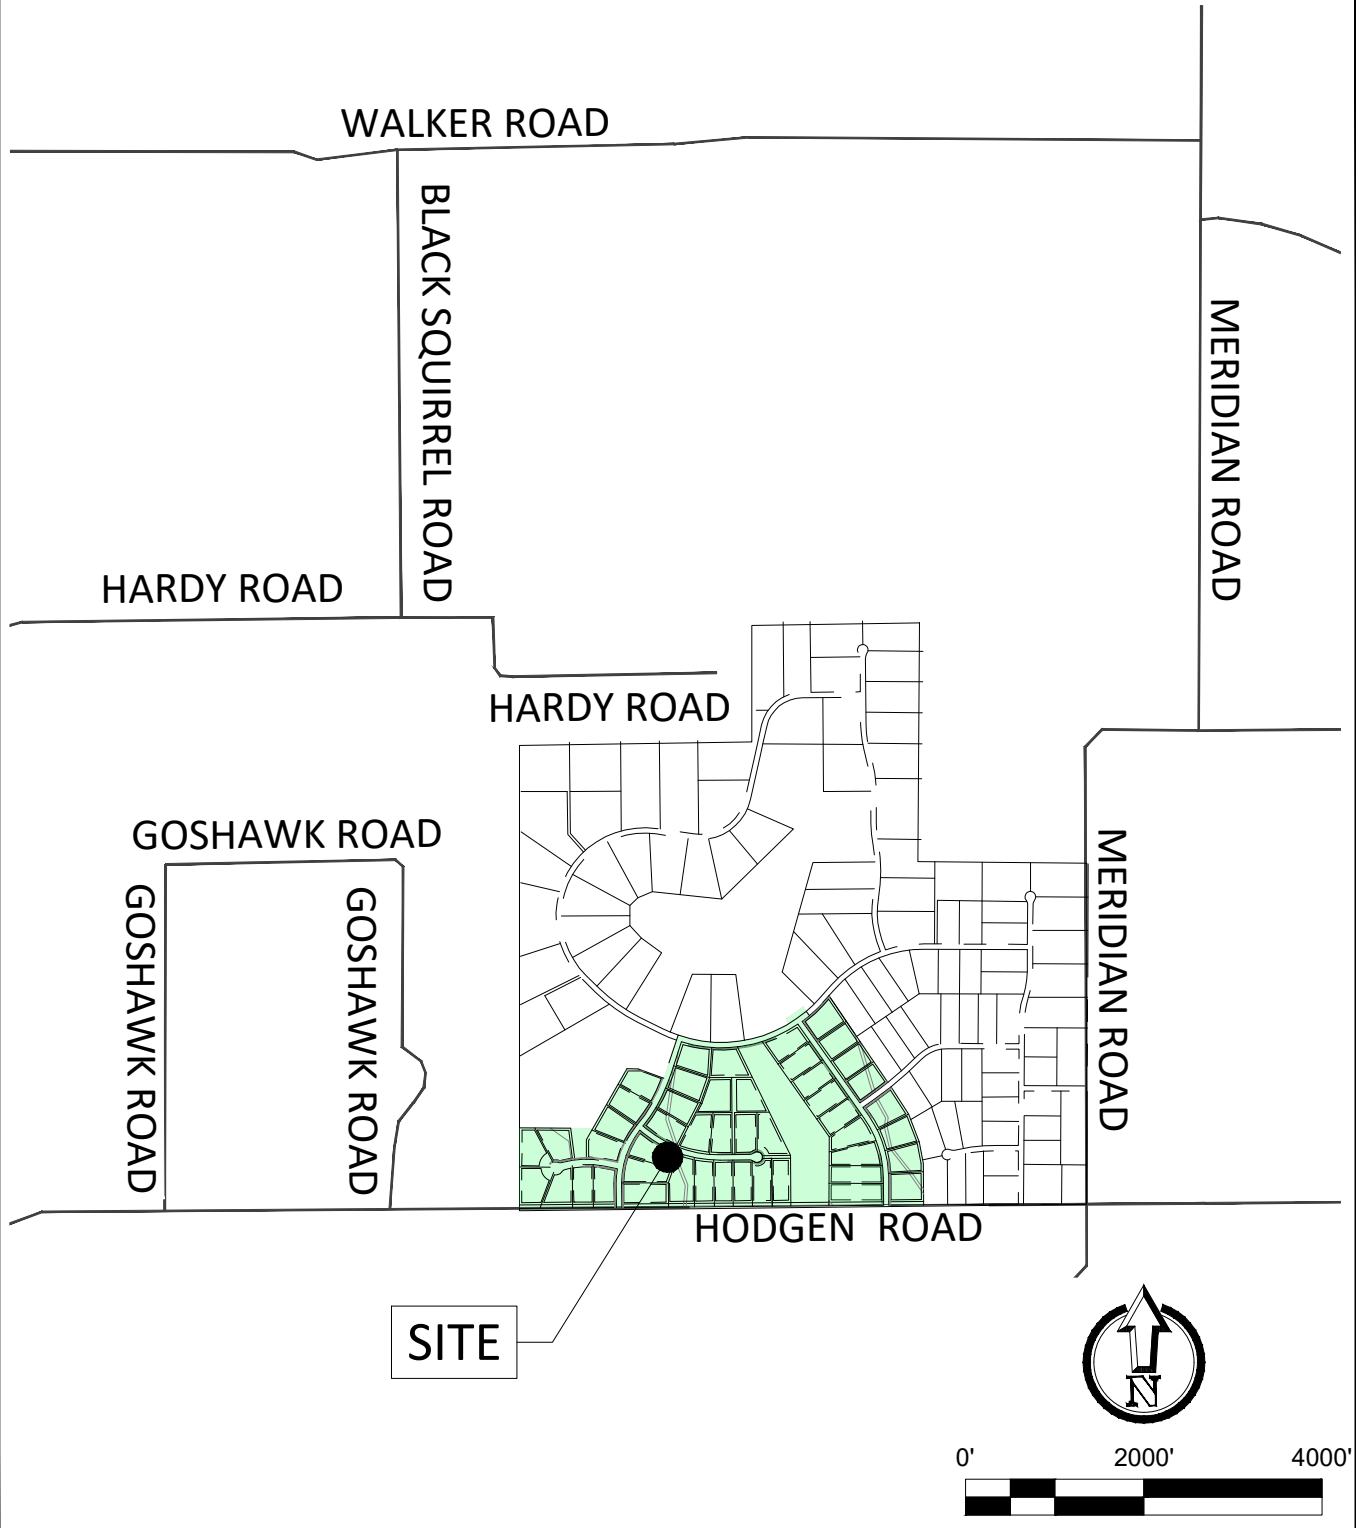

VICINITY MAP

Z:\Shared\Projects\49300-49999\49300-49399\49388.McCune.Randh\06-Engineering\Vertex Drawings\Exhibits\49388_EXH_VinMap.dwg
 Tuesday, January 21, 2020 2:05:48 PM
 Copyright: 2018 THE VERTEX COMPANIES, INC.

VICINITY MAP
 WINSOME SUBDIVISION FILING 1
 17480 MERIDIAN ROAD
 ELBERT, COLORADO

File No.:	01/21/20
Date:	JCP
Drawn:	LPV
Checked:	49388
Job No.:	

FIGURE
1

VERTEX®