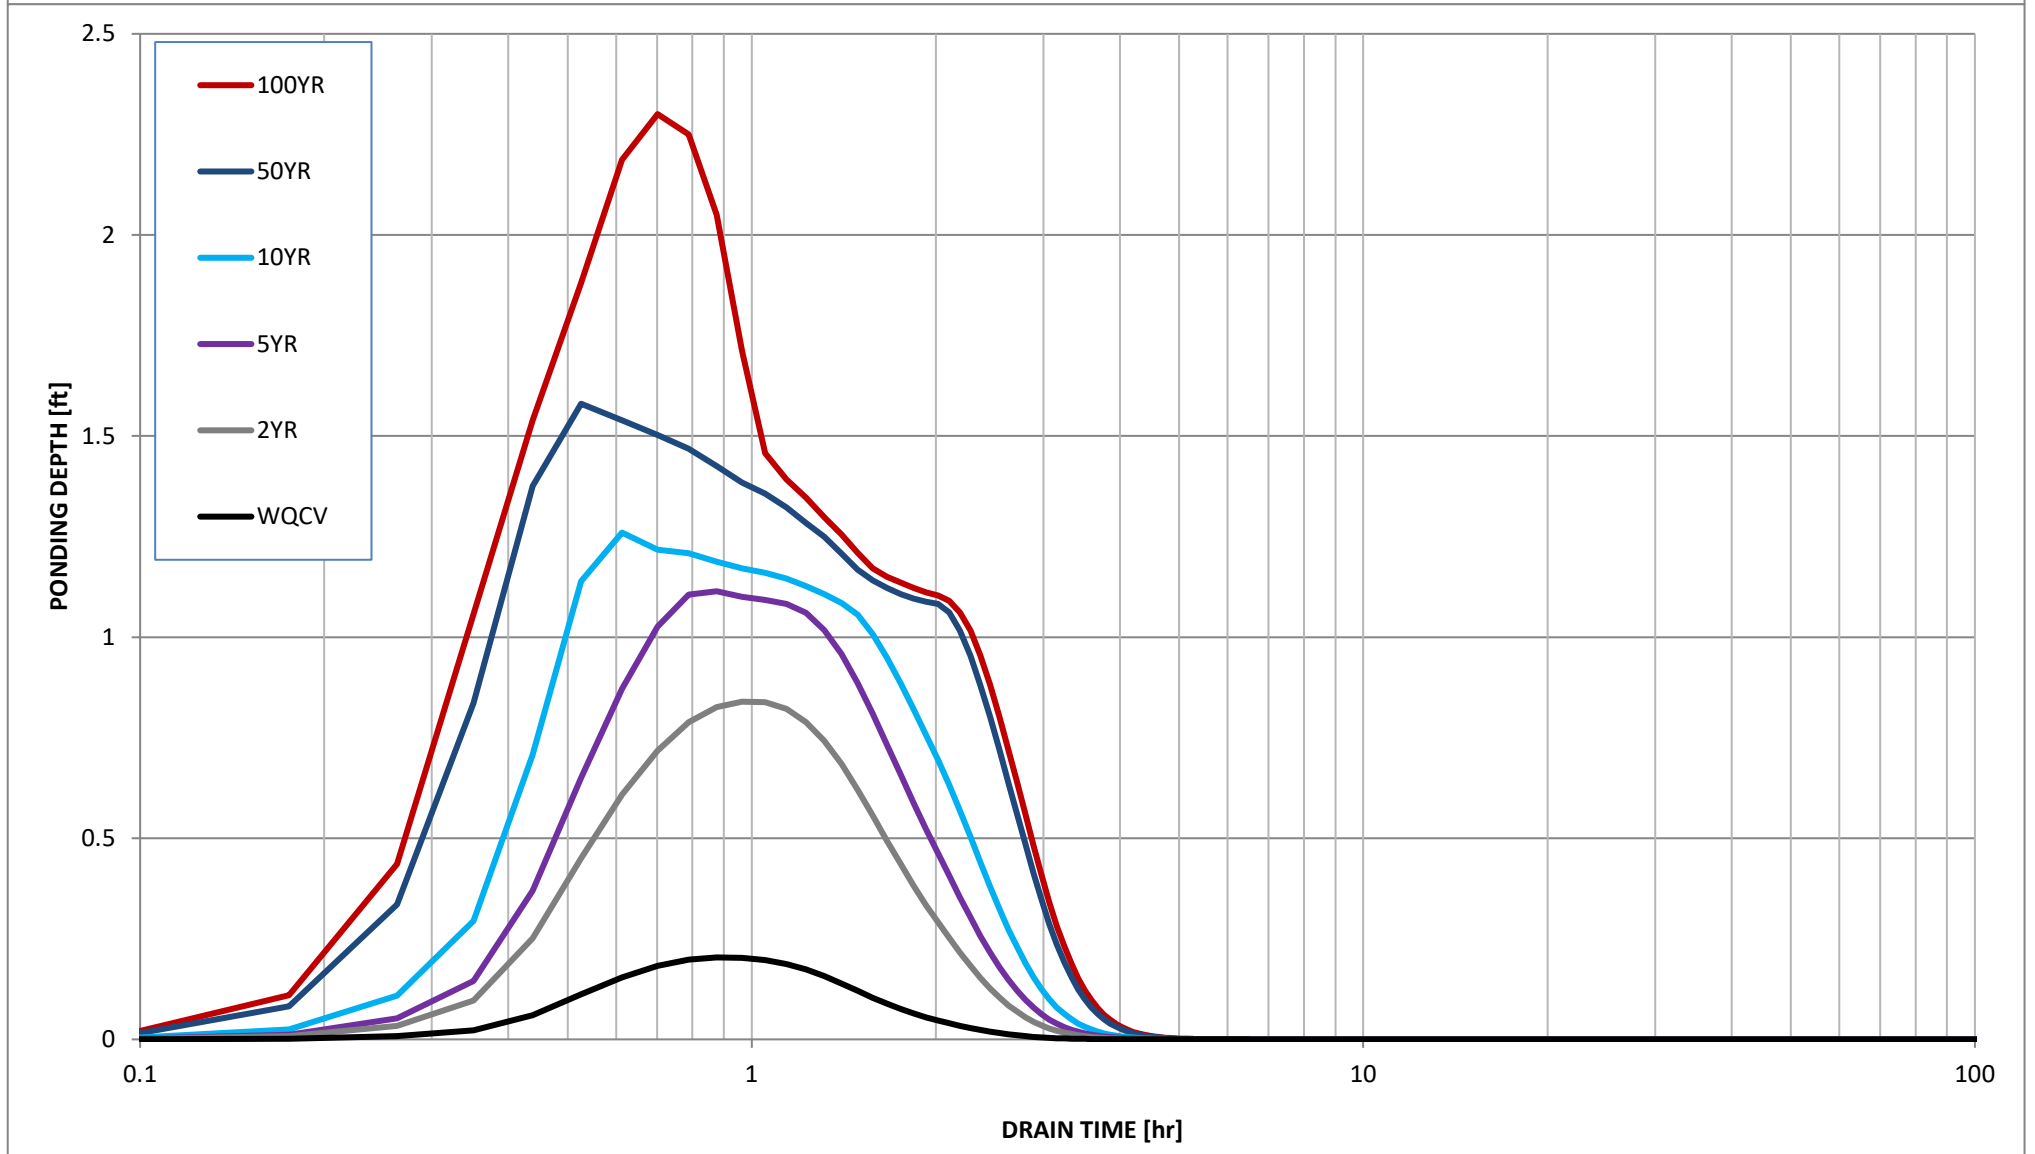

Stormwater Detention and Infiltration Design Data Sheet

Stormwater Detention and Infiltration Design Data Sheet

Stormwater Detention and Infiltration Design Data Sheet

Stormwater Detention and Infiltration Design Data Sheet