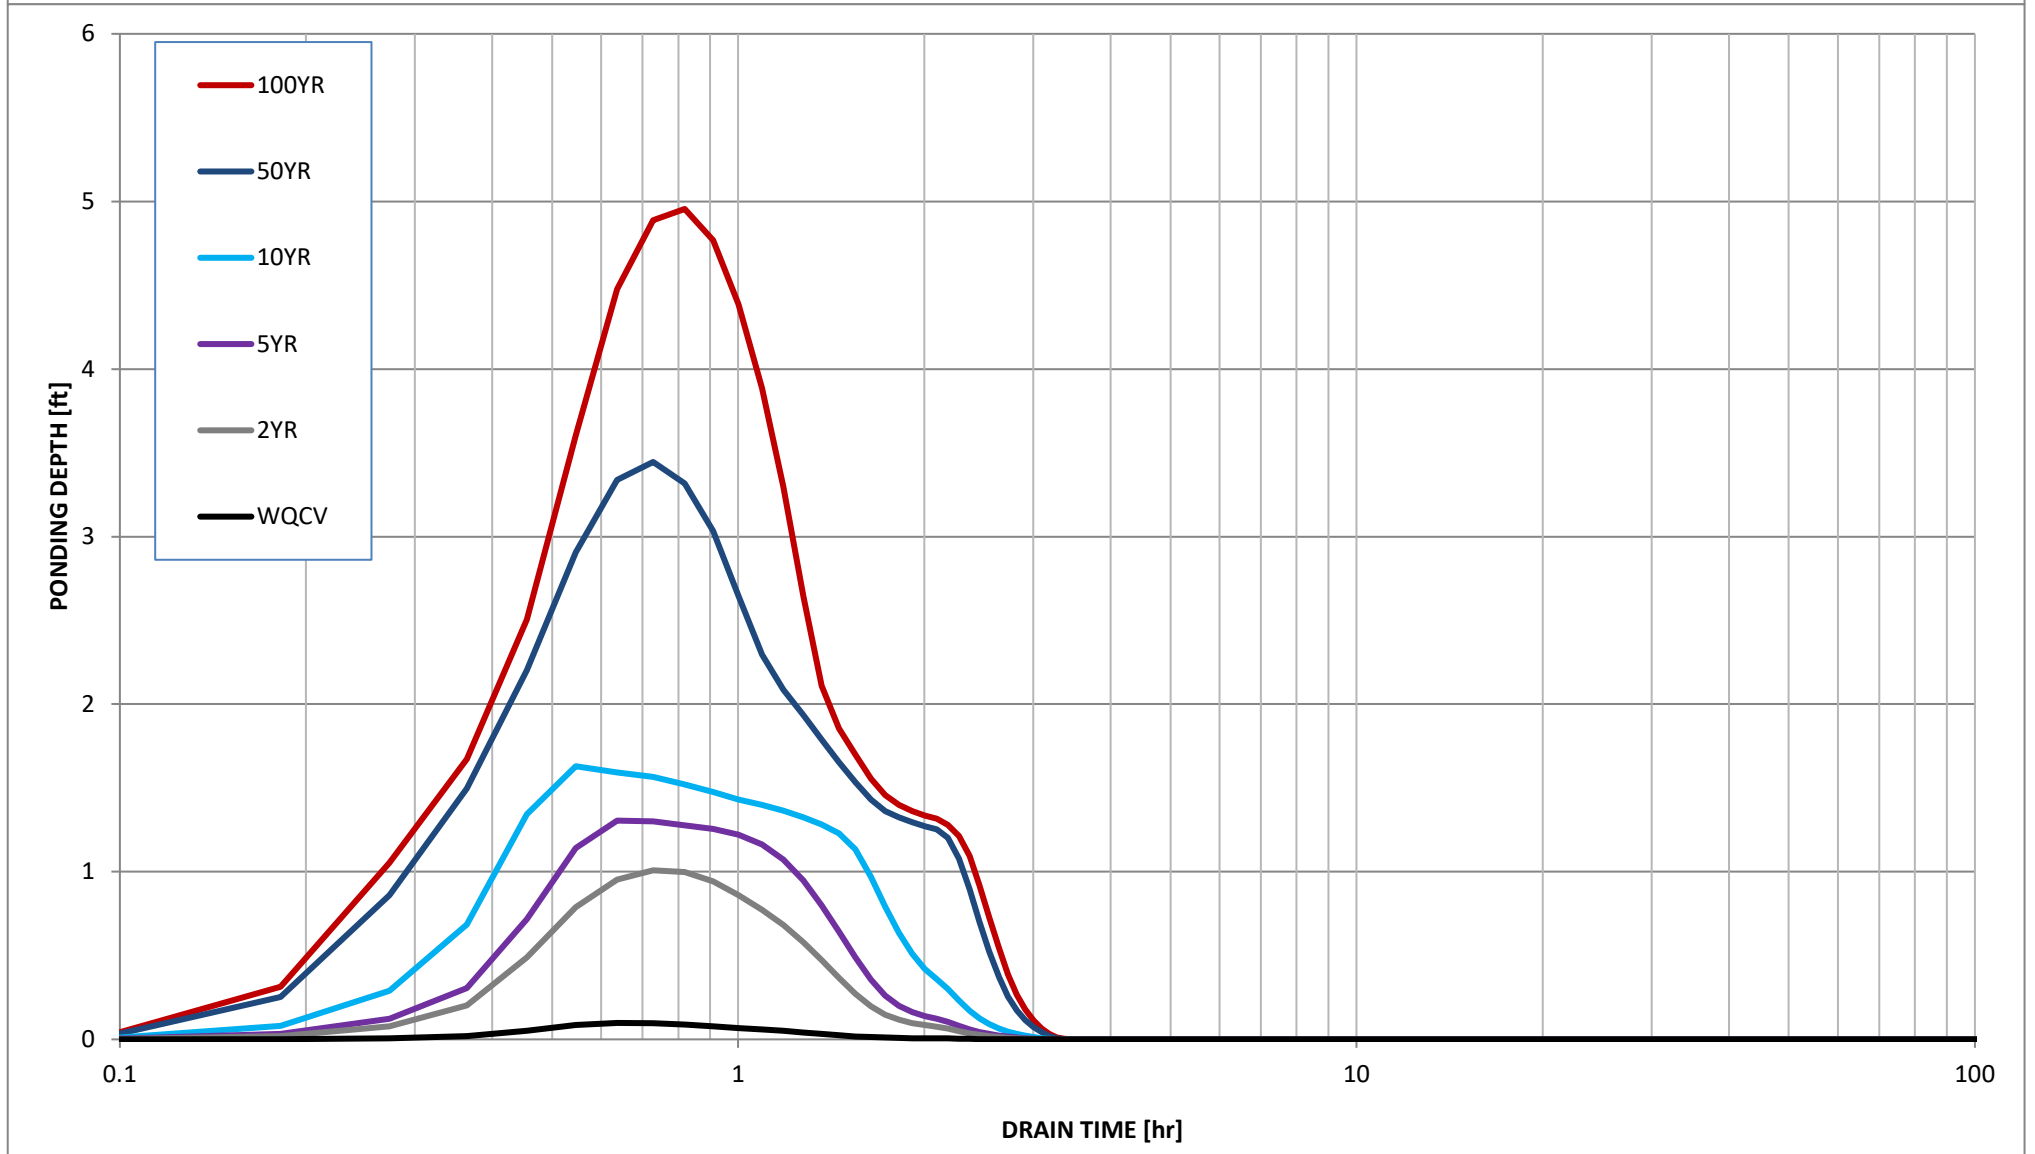

Stormwater Detention and Infiltration Design Data Sheet

Stormwater Detention and Infiltration Design Data Sheet

Stormwater Detention and Infiltration Design Data Sheet

Stormwater Detention and Infiltration Design Data Sheet