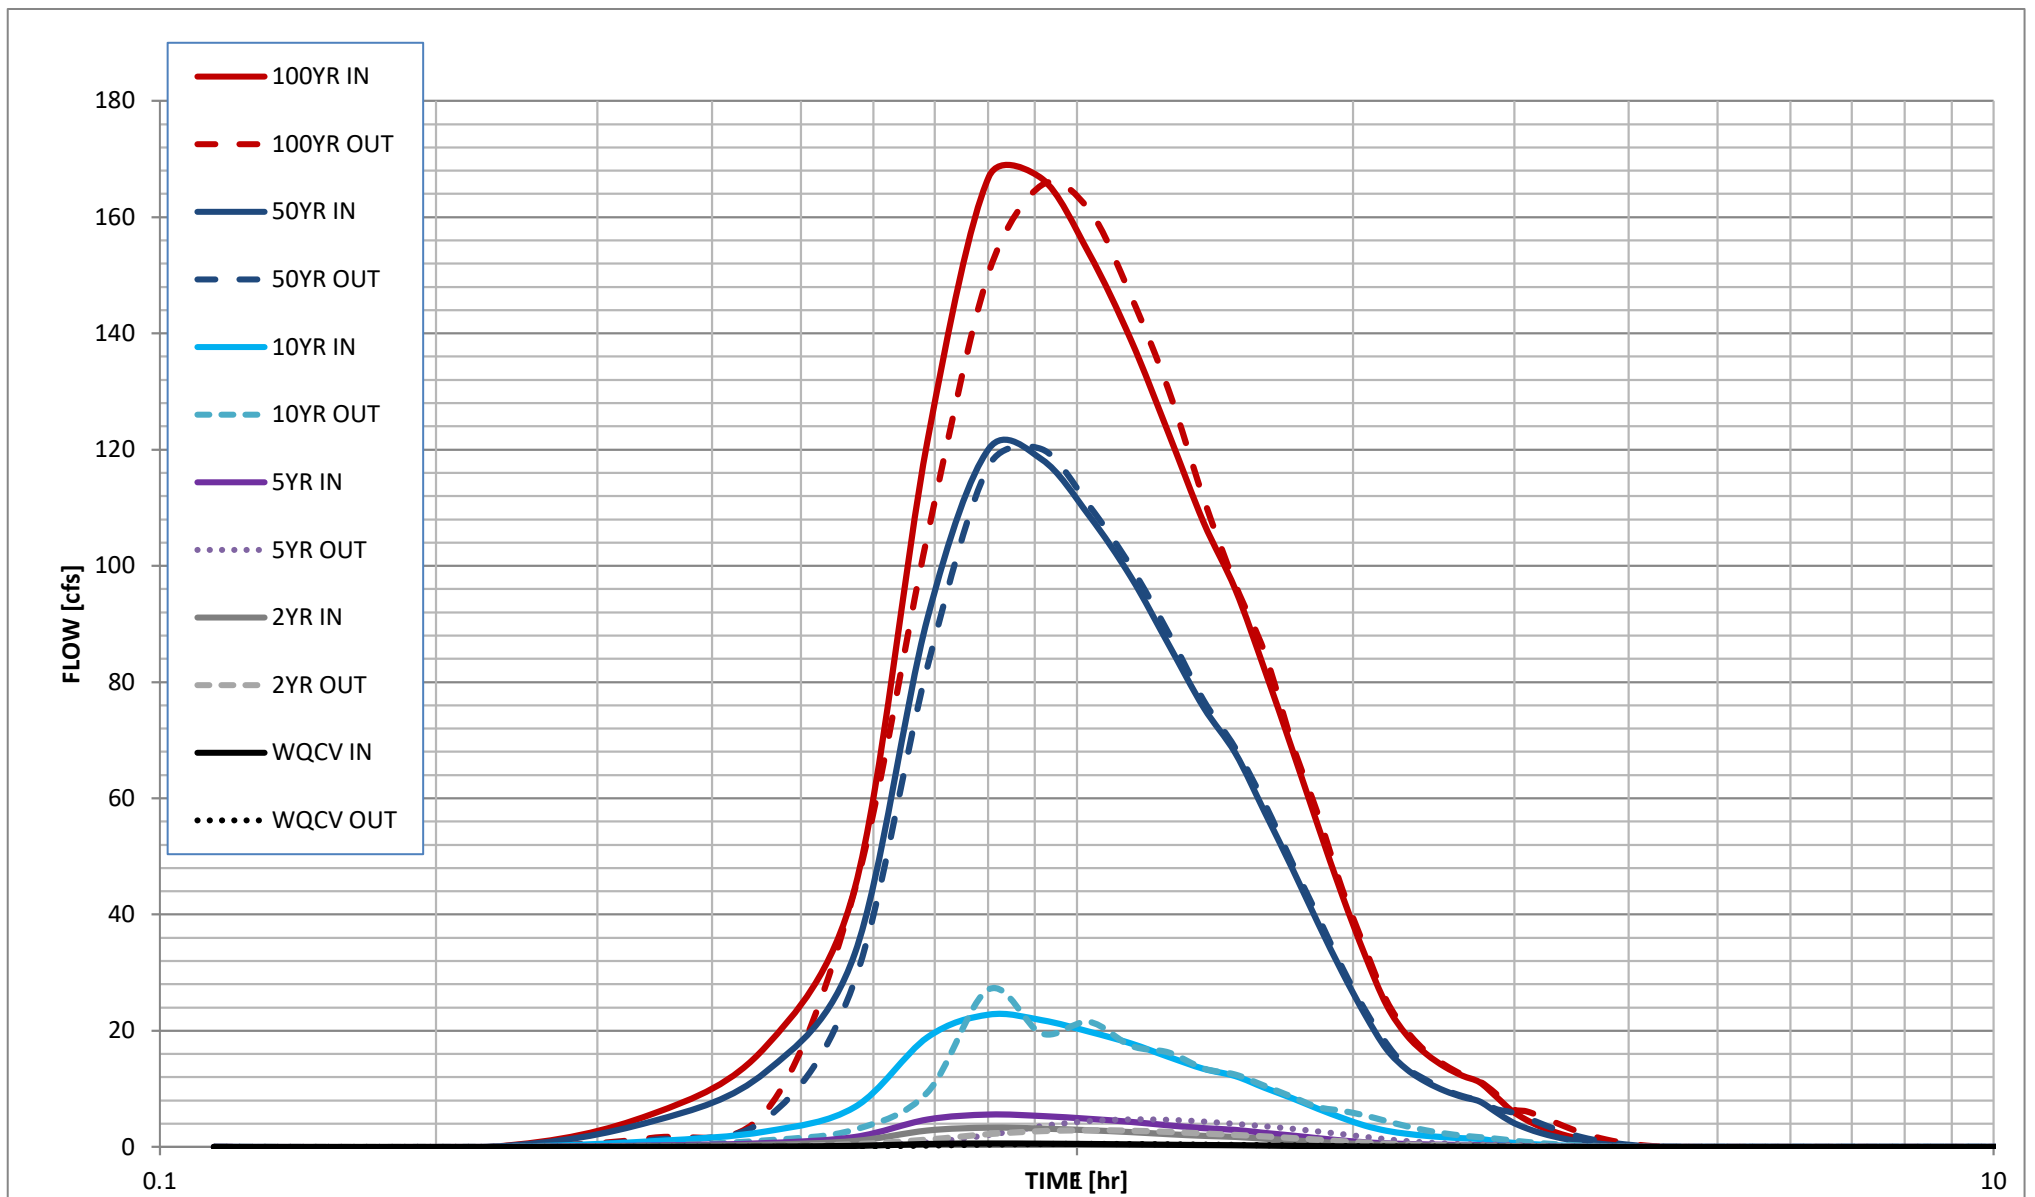

Stormwater Detention and Infiltration Design Data Sheet

Stormwater Detention and Infiltration Design Data Sheet

Stormwater Detention and Infiltration Design Data Sheet

Stormwater Detention and Infiltration Design Data Sheet