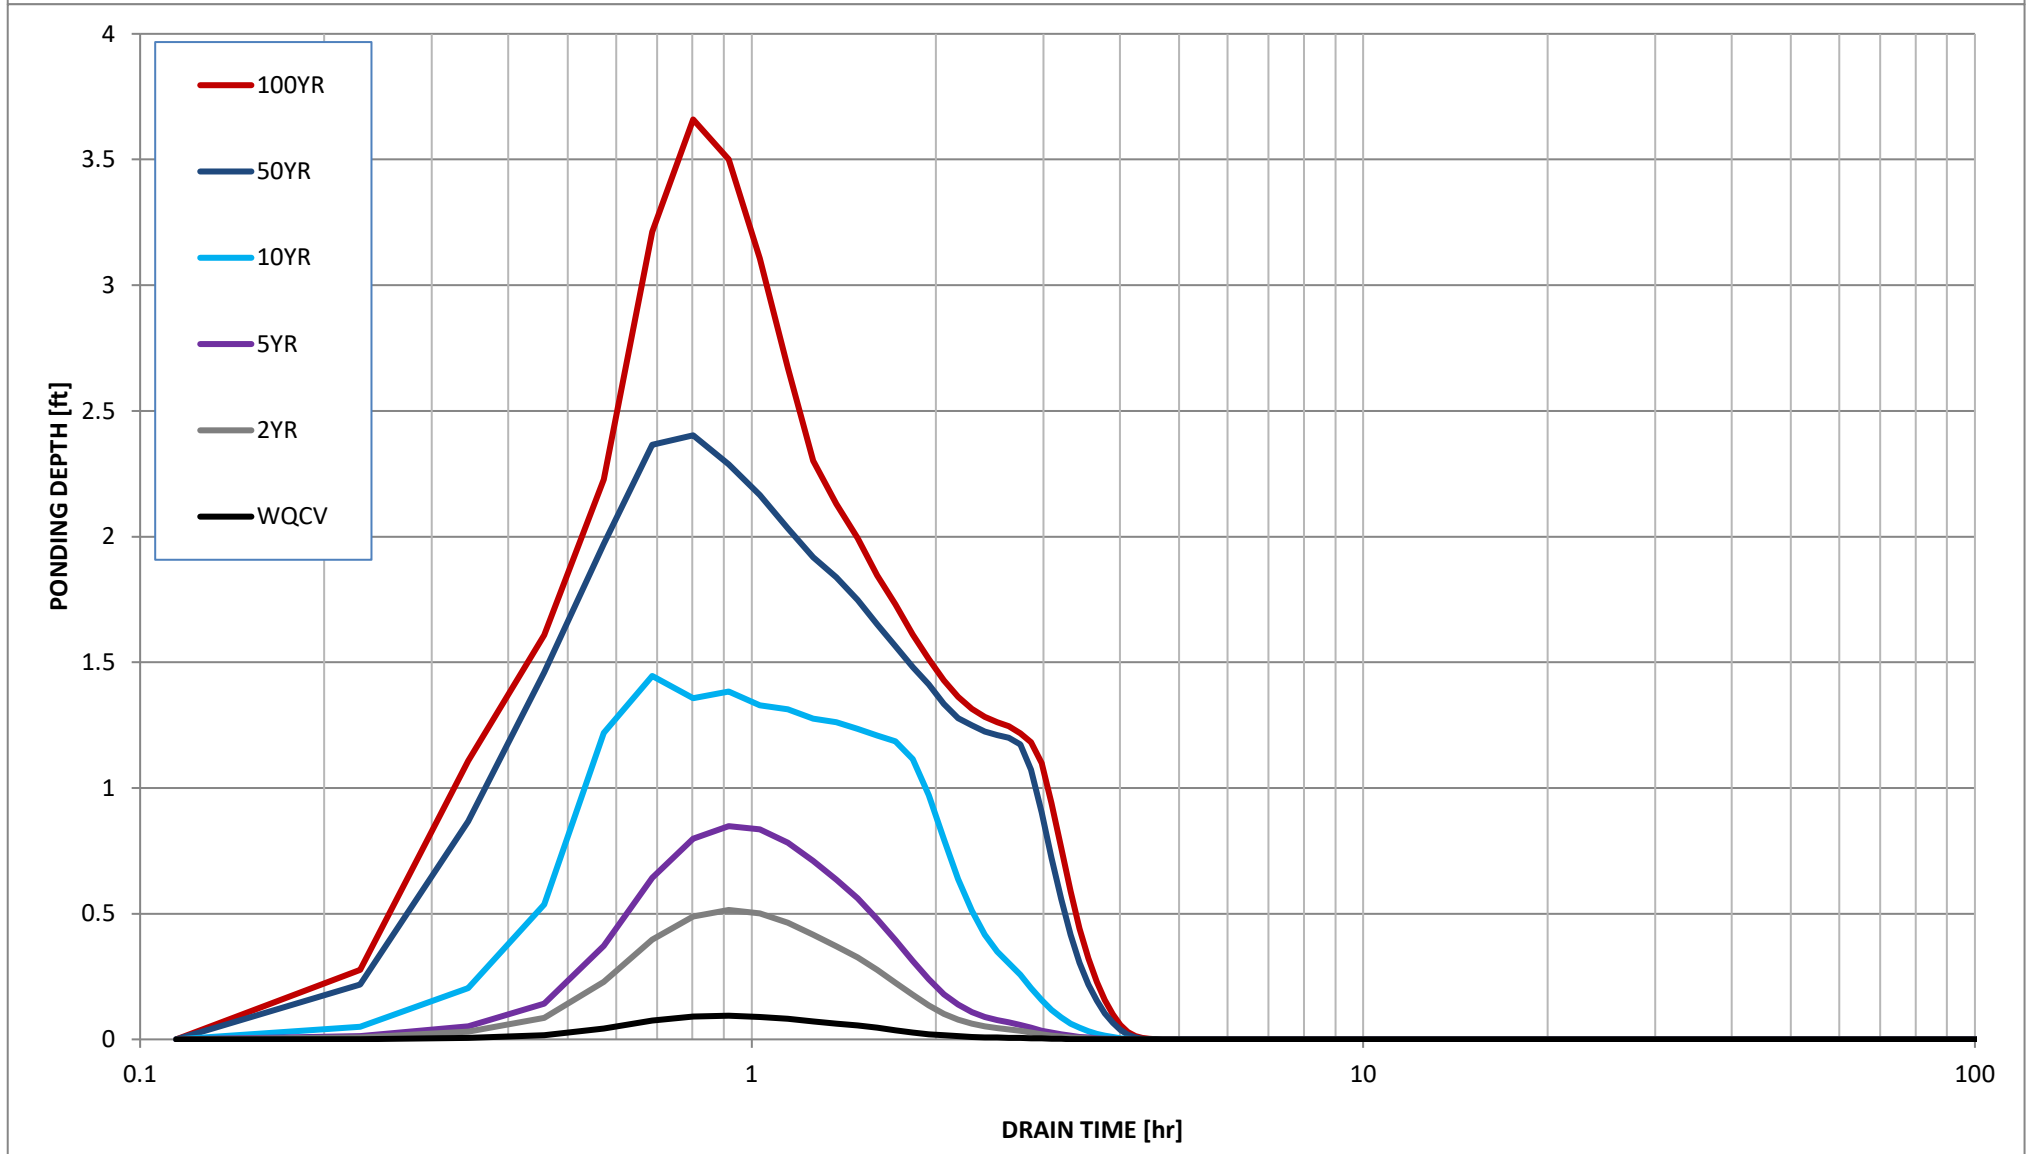

Stormwater Detention and Infiltration Design Data Sheet

Stormwater Detention and Infiltration Design Data Sheet

Stormwater Detention and Infiltration Design Data Sheet

Stormwater Detention and Infiltration Design Data Sheet