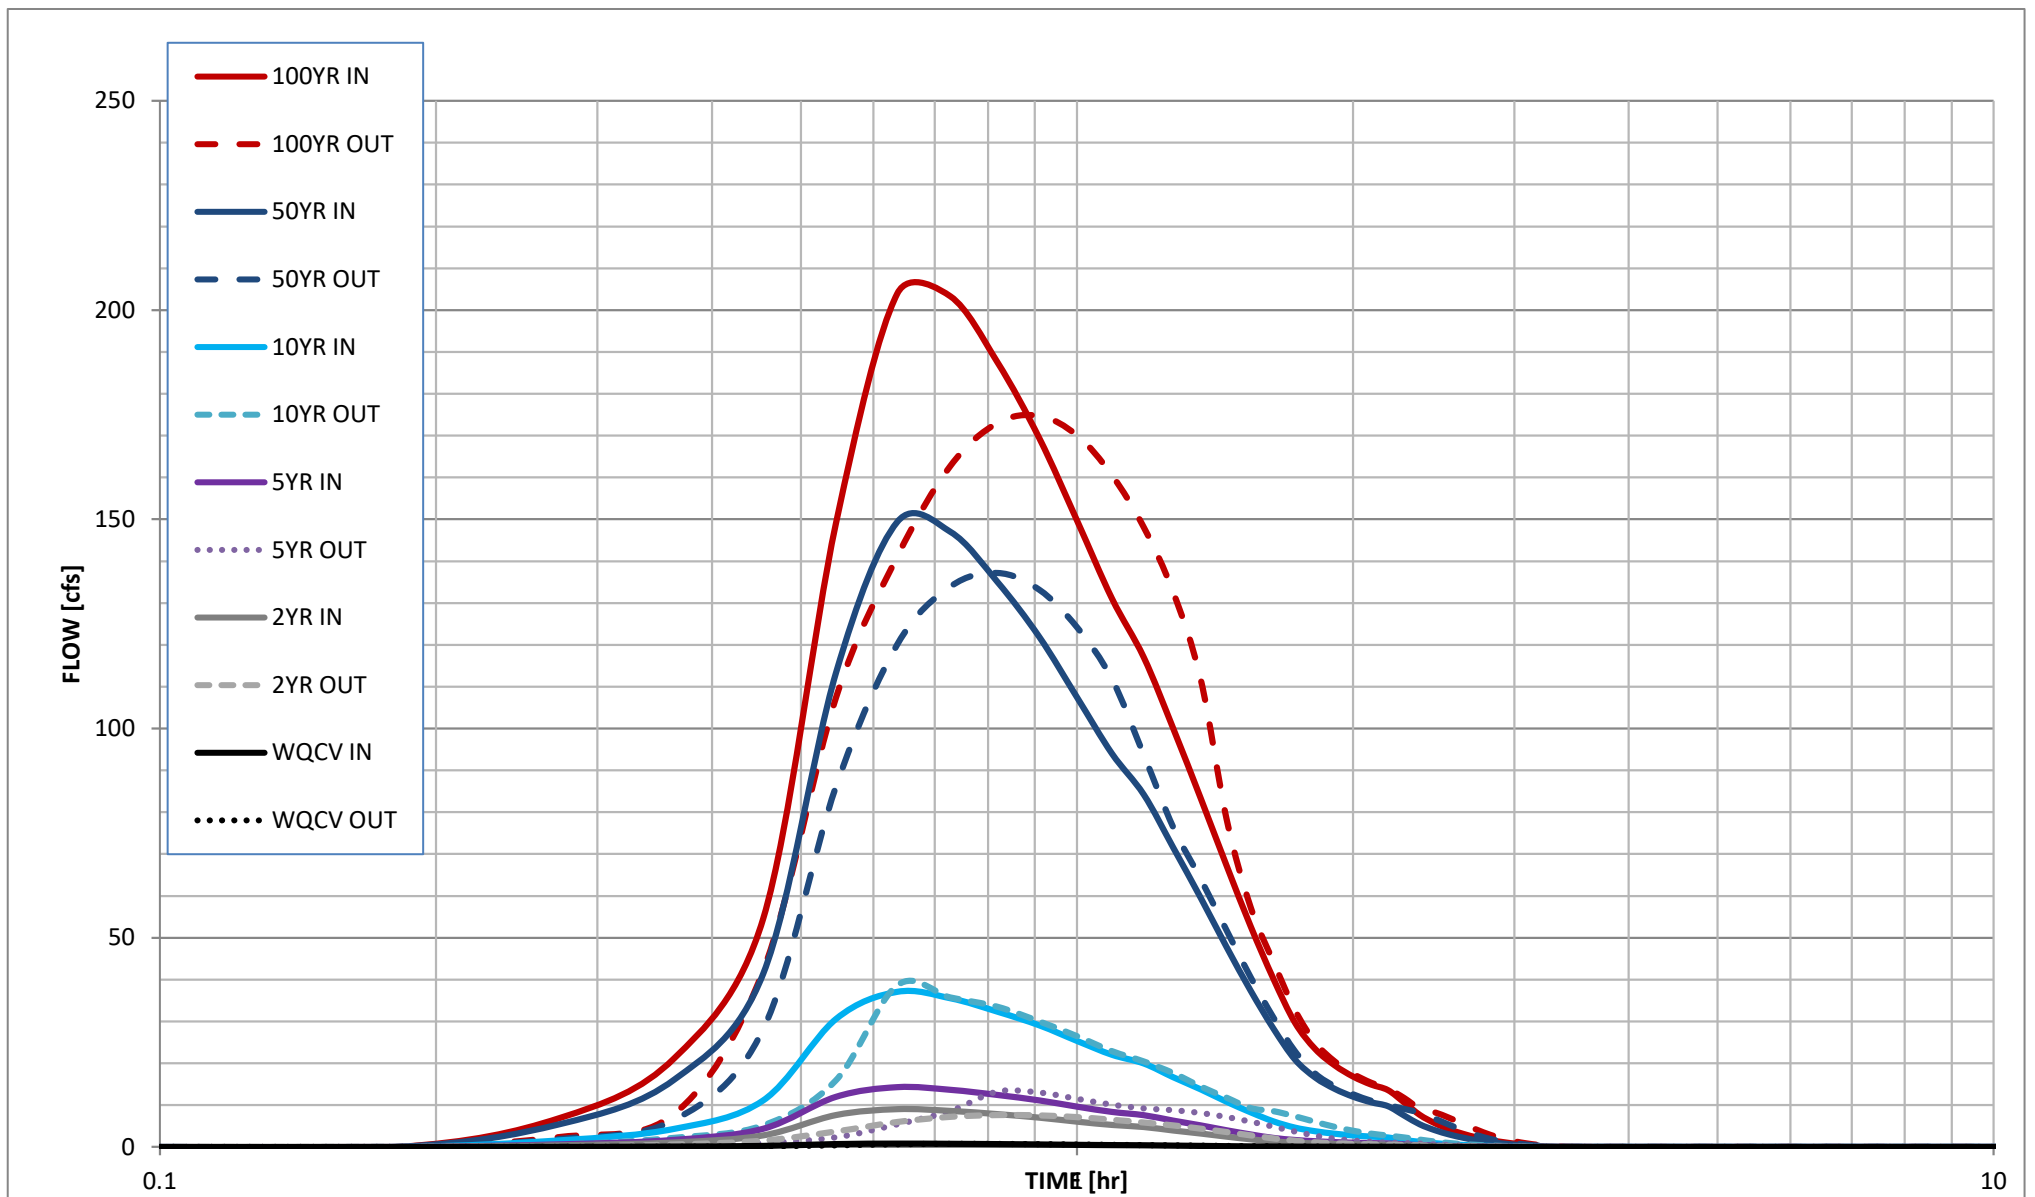

Stormwater Detention and Infiltration Design Data Sheet

Stormwater Detention and Infiltration Design Data Sheet

Stormwater Detention and Infiltration Design Data Sheet

Stormwater Detention and Infiltration Design Data Sheet