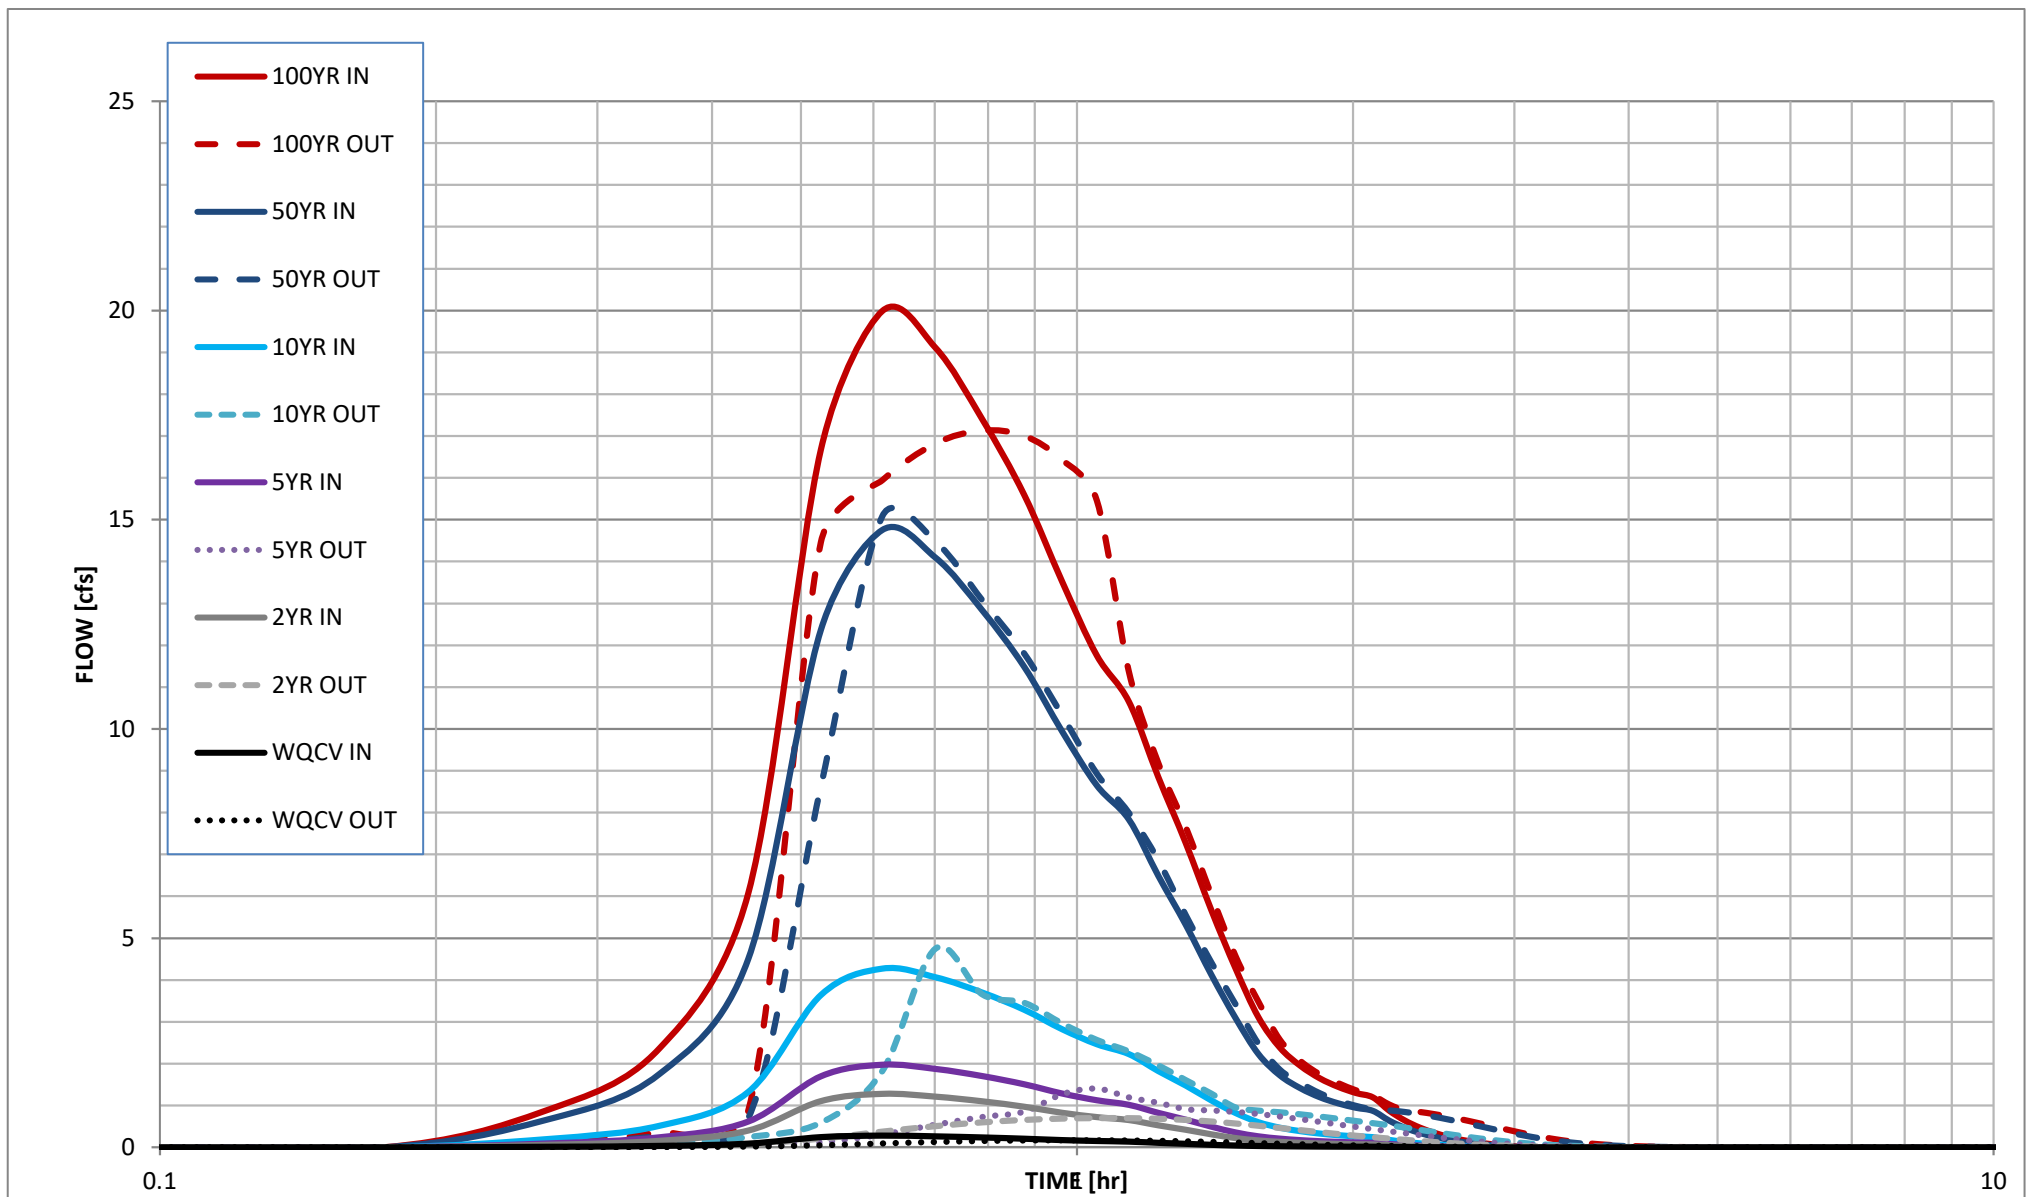

Stormwater Detention and Infiltration Design Data Sheet

Stormwater Detention and Infiltration Design Data Sheet

Stormwater Detention and Infiltration Design Data Sheet

Stormwater Detention and Infiltration Design Data Sheet