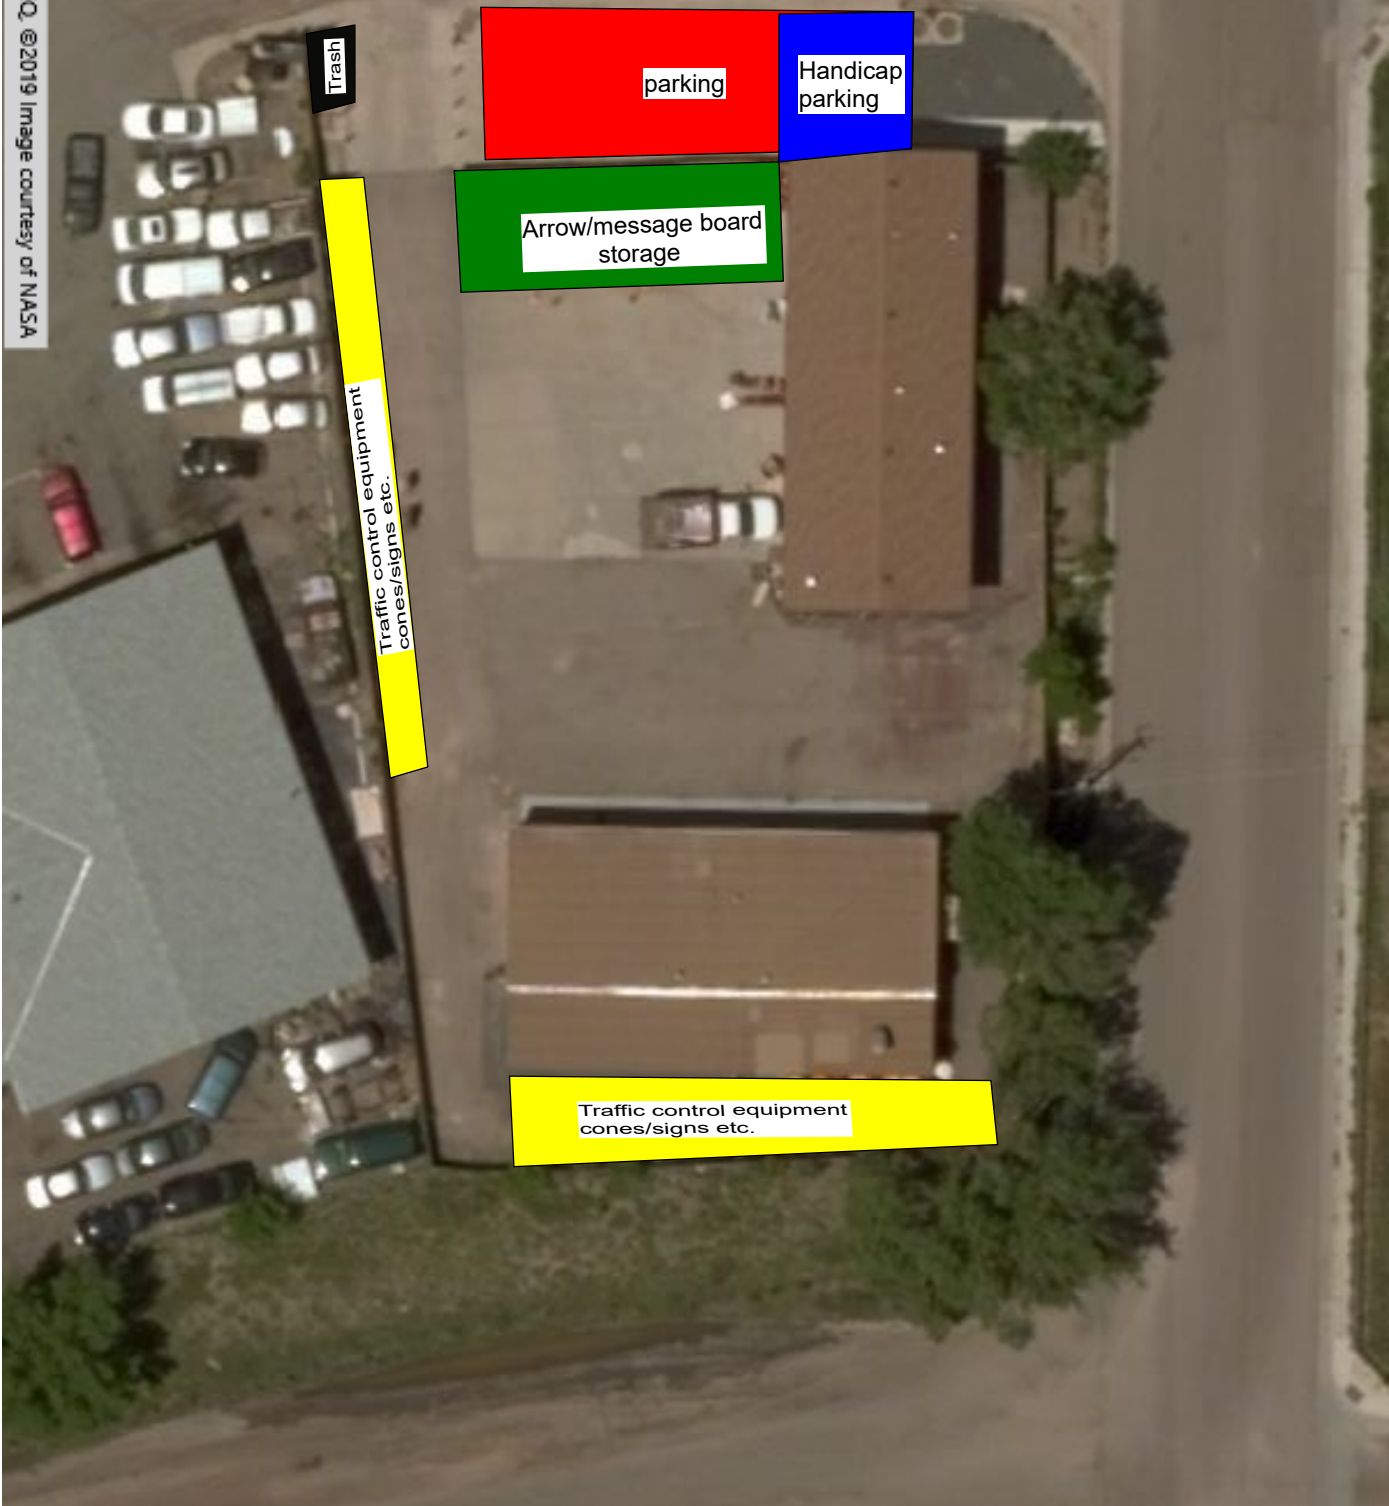

©2019 Microsoft Corporation. ©2019 NAVTEQ. ©2019 Image courtesy of NASA

PLOT PLAN / SPECIAL USE DRAWING

www.invarion.com

Identify all vehicle storage areas.
Show setbacks from buildings to nearest property line.

Show property boundaries on this plan. Designate vehicle storage area. Add North arrow.

Add PCD File No. AL196

Trash

parking

Handicap parking

Arrow/message board storage

Traffic control equipment cones/signs etc.

Traffic control equipment cones/signs etc.

Markup Summary

Identify all vehicle storage areas. Show setbacks from buildings to nearest property line. (1)

Subject: Text Box
Page Label: 1
Lock: Locked
Author: dsdkendall
Date: 4/22/2019 11:54:40 AM
Color: ■

Identify all vehicle storage areas.

Show setbacks from buildings to nearest property line.

Show property boundaries on this plan. Designate vehicle storage area. Add North arrow. Add PCD File No. AL196 (1)