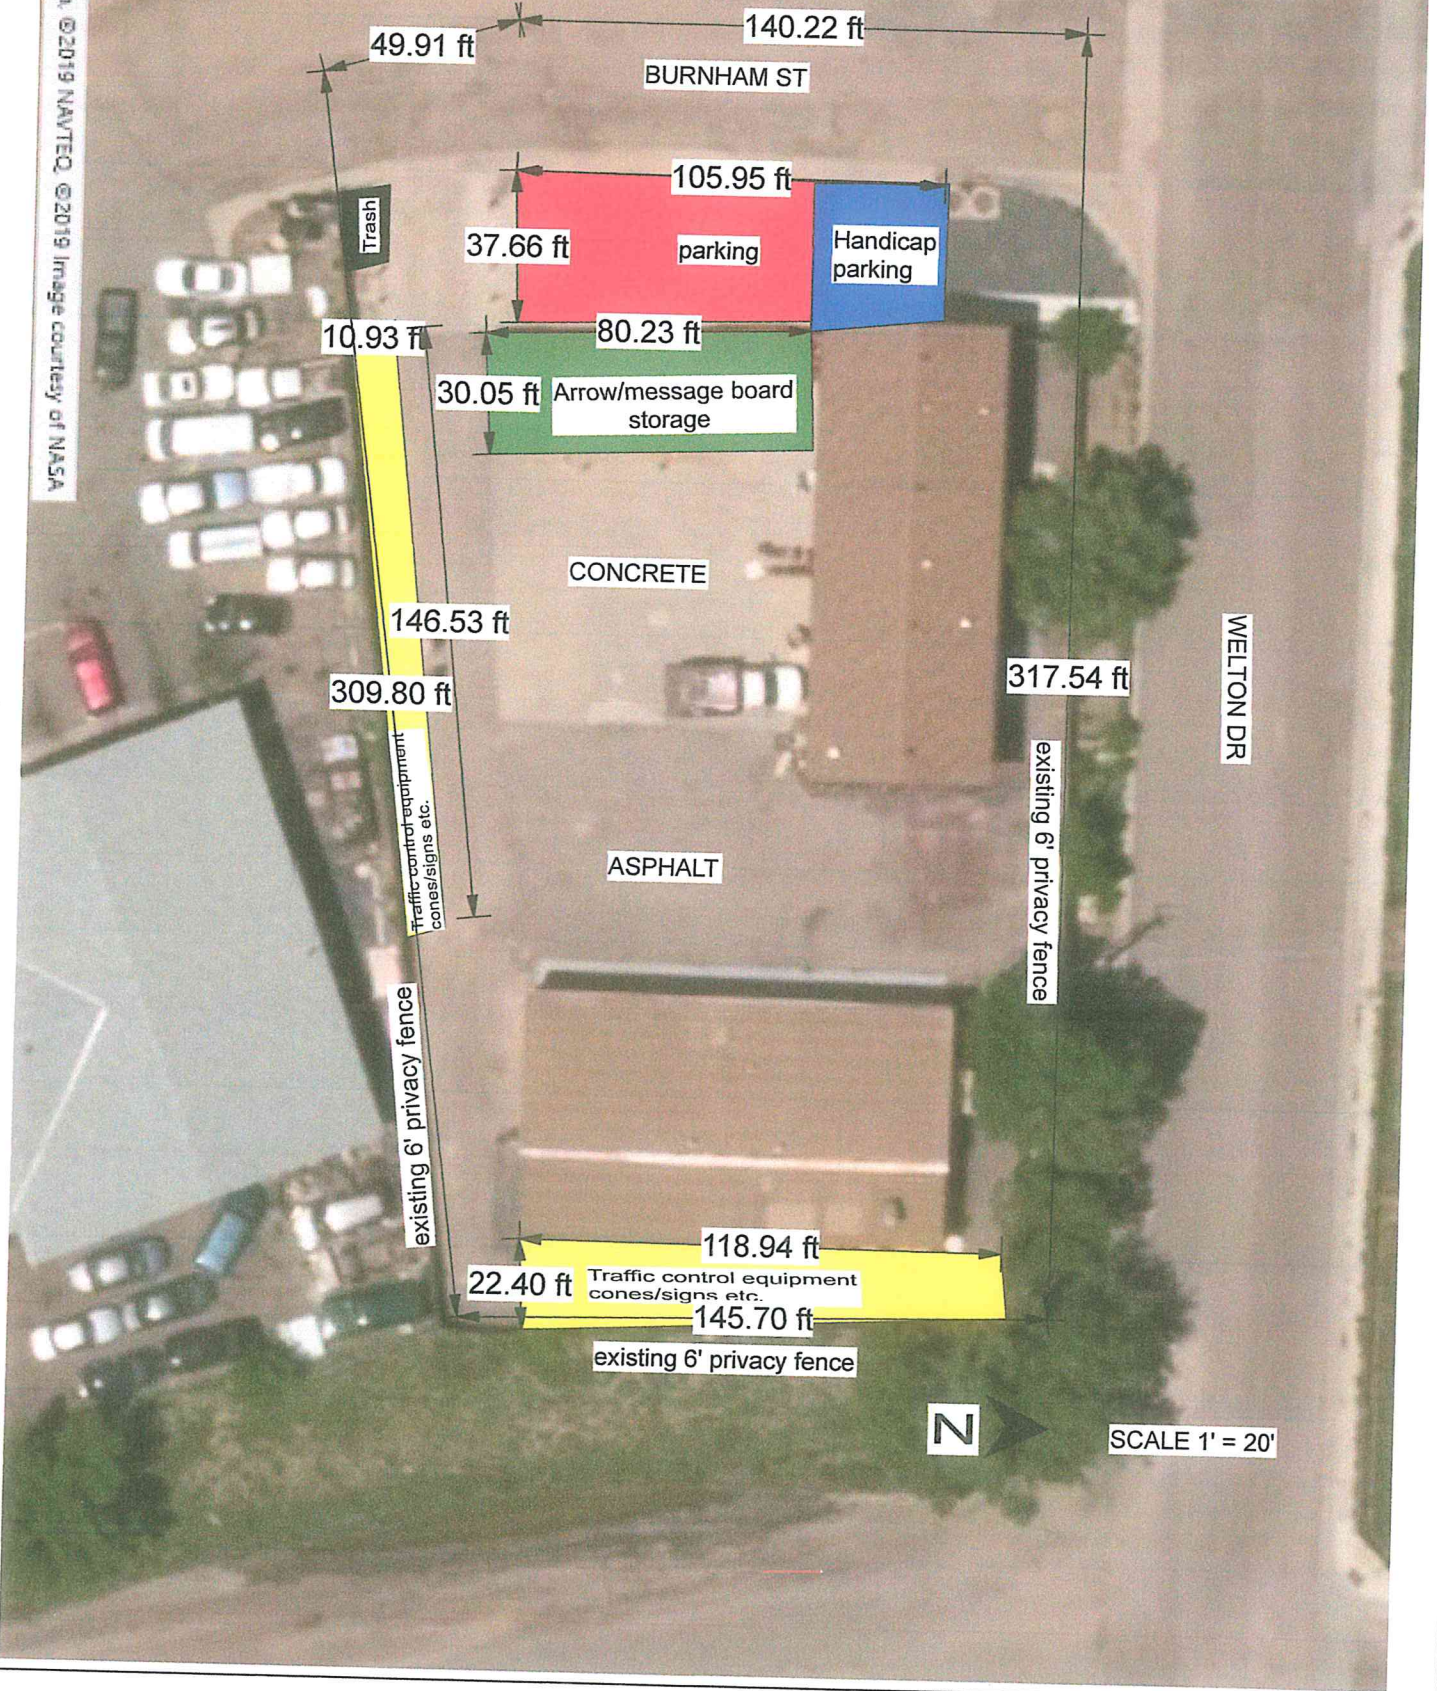

©2019 Microsoft Corporation. ©2019 NAVTEQ. ©2019 Image courtesy of NASA

PLOT PLAN / SPECIAL USE DRAWING

www.invarion.com

Identify all vehicle storage areas.
Show setbacks from buildings to nearest property line.

Show property boundaries on this plan. Designate vehicle storage area. Add North arrow.

Add PCD File No. AL196

Trash

parking

Handicap parking

Arrow/message board storage

Traffic control equipment cones/signs etc.

Traffic control equipment cones/signs etc.

Markup Summary

Identify all vehicle storage areas. Show setbacks from buildings to nearest property line. (1)

Subject: Text Box
Page Label: 1
Lock: Locked
Author: dsdkendall
Date: 4/22/2019 11:54:40 AM
Color: ■

Identify all vehicle storage areas.

Show setbacks from buildings to nearest property line.

Show property boundaries on this plan. Designate vehicle storage area. Add North arrow. Add PCD File No. AL196 (1)