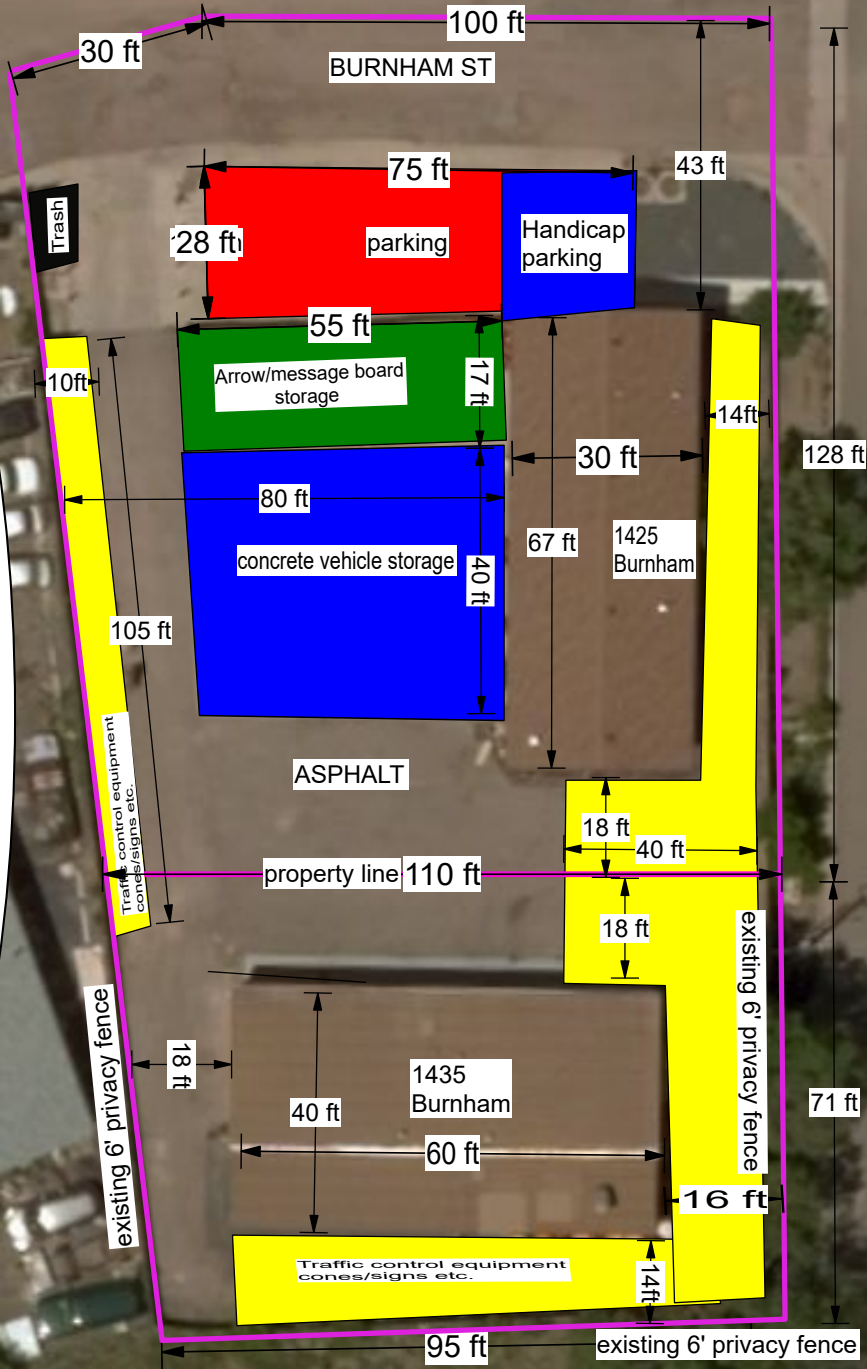

frankie portera

cimmaron mountain properties

PLOT PLAN / SPECIAL USE DRAWING
PCD file No. AL196

Burnham Partners LLC.

Brenda Soto

nancy sawall

lisa demaree

El Paso County