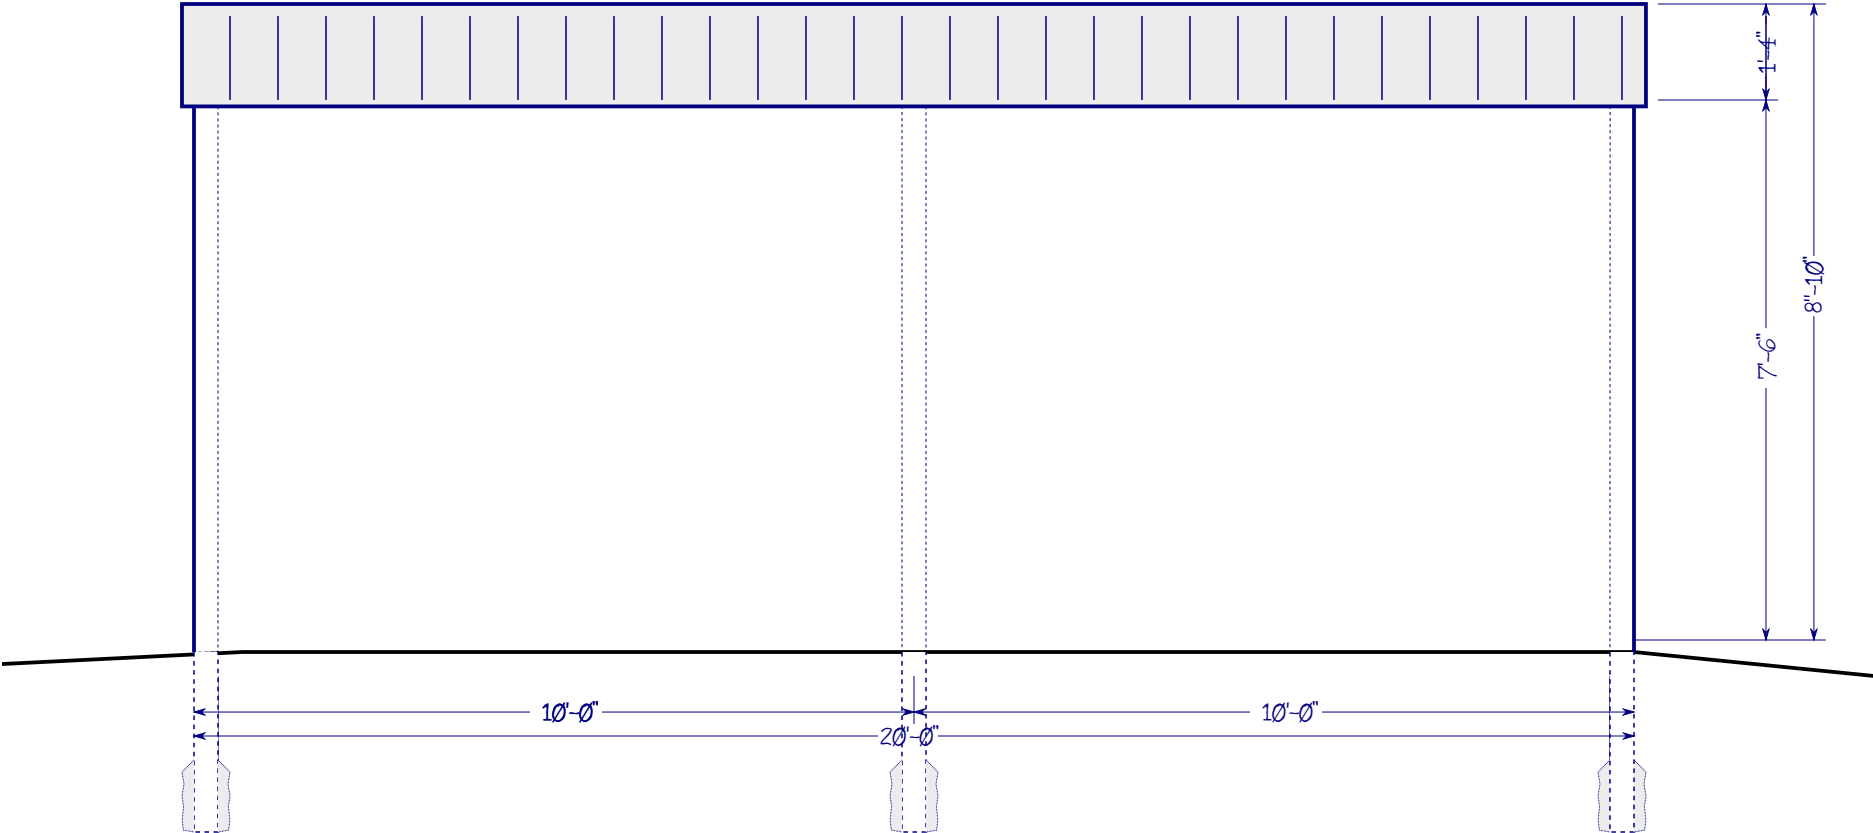

Fall Mountain Farm Produce Storage Shed

10' x 20' (200 sqft) Pole-frame Lean-to Three-sided Shed

Front Elevation

Fall Mountain Farm Produce Storage Shed

10' x 20' (200 sqft) Pole-frame Lean-to Three-sided Shed

Left Elevation

Right Elevation

Fall Mountain Farm

Produce Storage Shed

10' x 20' (200 sqft) Pole-frame Lean-to Three-sided Shed

Back Elevation

Fall Mountain Farm

Produce Storage Shed

10' x 20' (200 sqft) Pole-frame Lean-to Three-sided Shed

Plan View

Fall Mountain Farm

Ticket Booth

8' x 12' (96 sqft) Pole-frame Structure

Front Elevation

Fall Mountain Farm

Ticket Booth

8' x 12' (96 sqft) Pole-frame Structure

Plan View