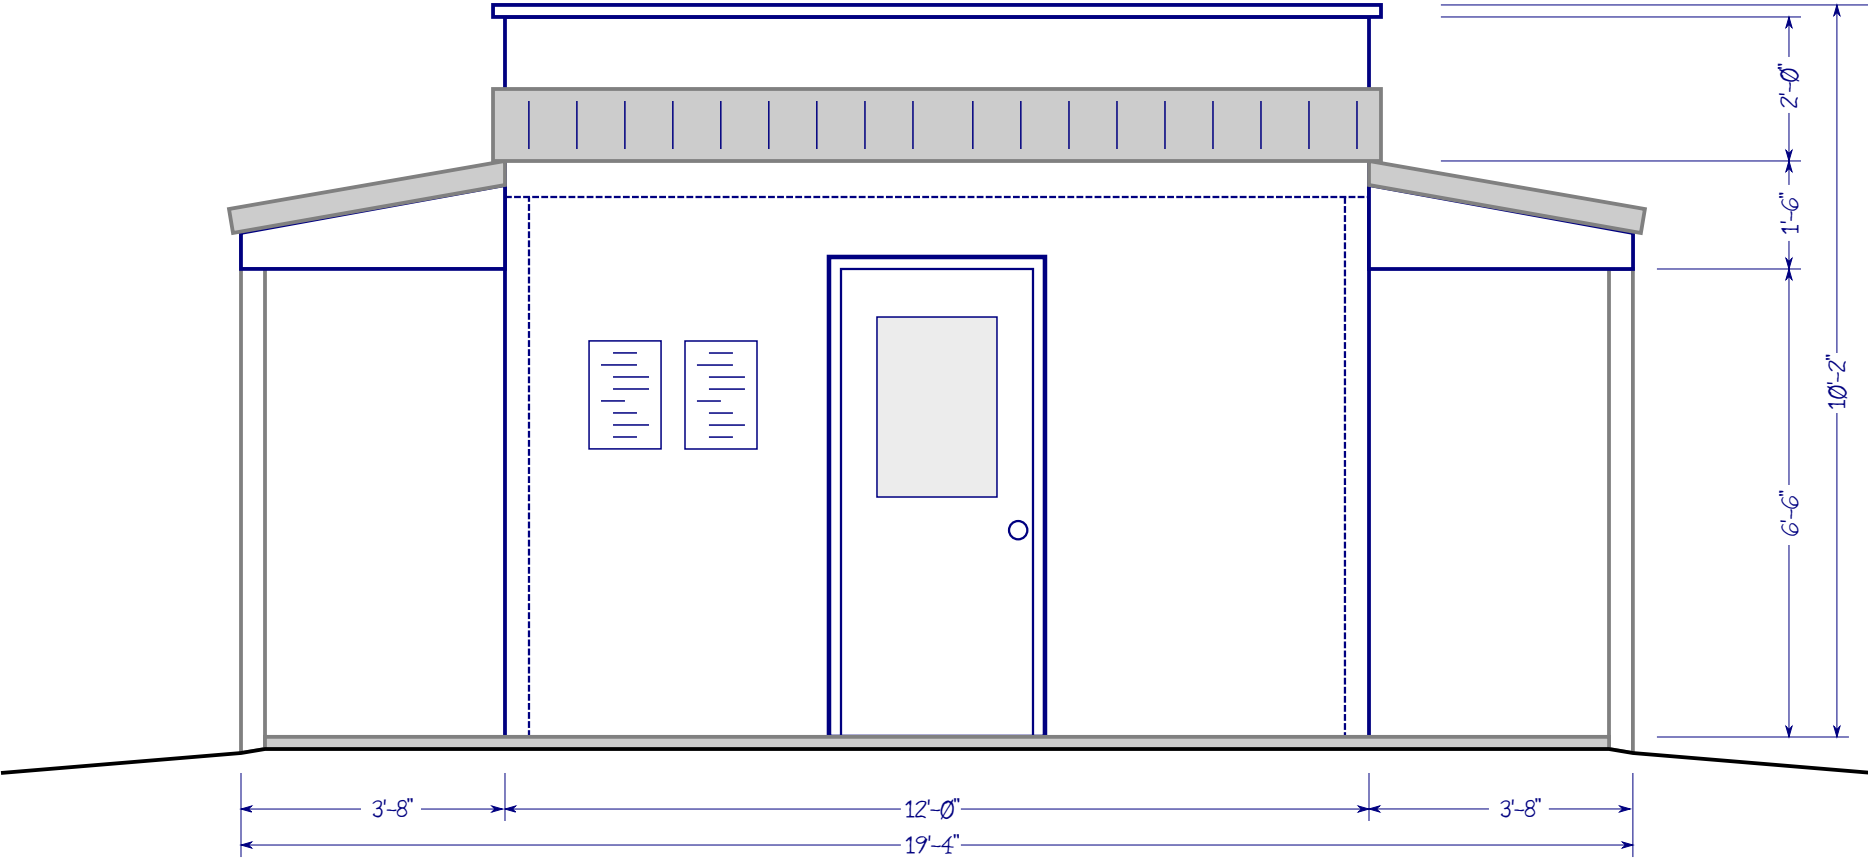

Fall Mountain Farm Produce Storage Shed

10' x 20' (200 sqft) Pole-frame Lean-to Three-sided Shed

Front Elevation

Fall Mountain Farm Produce Storage Shed

10' x 20' (200 sqft) Pole-frame Lean-to Three-sided Shed

Left Elevation

Right Elevation

Fall Mountain Farm

Produce Storage Shed

10' x 20' (200 sqft) Pole-frame Lean-to Three-sided Shed

Back Elevation

Fall Mountain Farm

Produce Storage Shed

8' x 12' (96 sqft) Pole-frame Structure

Left Elevation

Right Elevation

Fall Mountain Farm Ticket Booth

8' x 12' (96 sqft) Pole-frame Structure

Back Elevation

Fall Mountain Farm

Ticket Booth

8' x 12' (96 sqft) Pole-frame Structure

Plan View