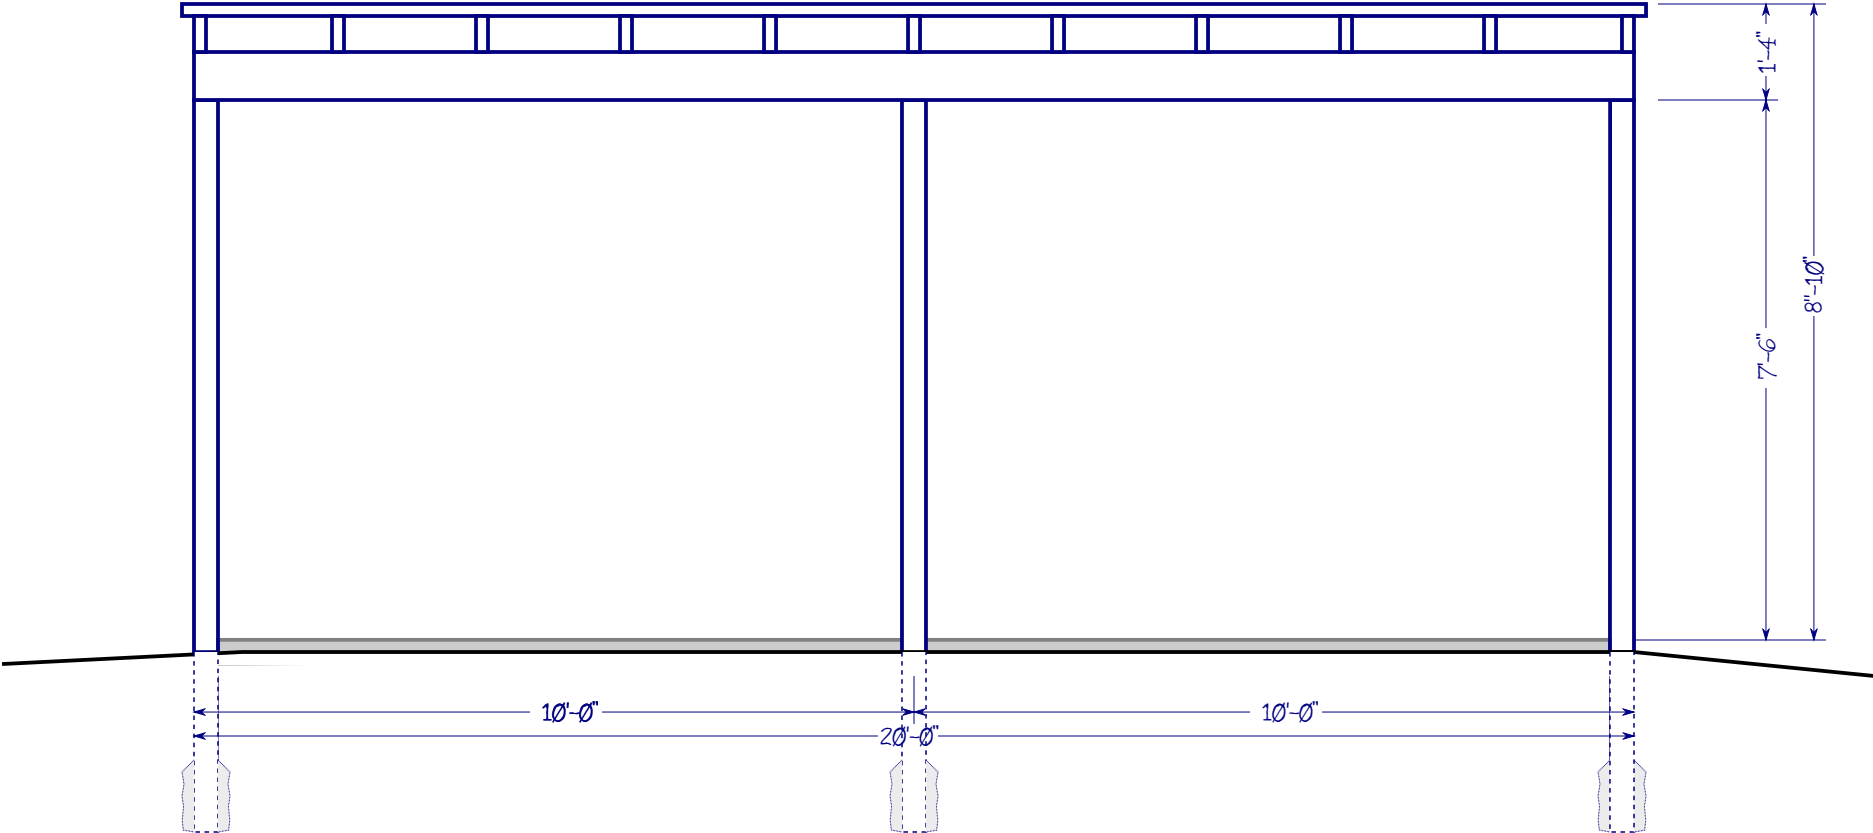

Fall Mountain Farm Produce Storage Shed

10' x 20' (200 sqft) Pole-frame Lean-to Three-sided Shed

Front Elevation

Fall Mountain Farm Produce Storage Shed

10' x 20' (200 sqft) Pole-frame Lean-to Three-sided Shed

Left Elevation

Right Elevation

Fall Mountain Farm

Produce Storage Shed

10' x 20' (200 sqft) Pole-frame Lean-to Three-sided Shed

Back Elevation

Fall Mountain Farm

Produce Storage Shed

10' x 20' (200 sqft) Pole-frame Lean-to Three-sided Shed

Plan View

Fall Mountain Farm

Ticket Booth

8' x 12' (96 sqft) Pole-frame Structure

Front Elevation

Fall Mountain Farm

Ticket Booth

8' x 12' (96 sqft) Pole-frame Structure

Plan View