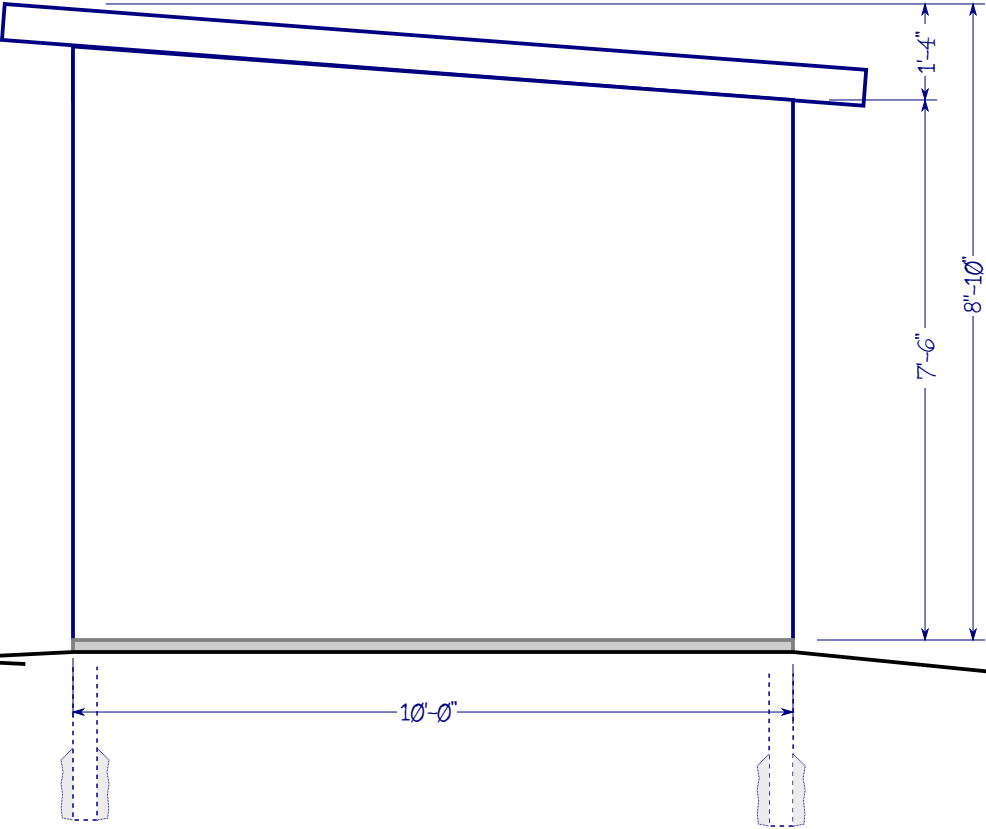

Fall Mountain Farm Produce Storage Shed

10' x 20' (200 sqft) Pole-frame Lean-to Three-sided Shed

Front Elevation

Fall Mountain Farm Produce Storage Shed

10' x 20' (200 sqft) Pole-frame Lean-to Three-sided Shed

Left Elevation

Right Elevation

Fall Mountain Farm

Produce Storage Shed

10' x 20' (200 sqft) Pole-frame Lean-to Three-sided Shed

Back Elevation

Fall Mountain Farm

Produce Storage Shed

10' x 20' (200 sqft) Pole-frame Lean-to Three-sided Shed

Plan View

Fall Mountain Farm

Ticket Booth

8' x 12' (96 sqft) Pole-frame Structure

Front Elevation

Fall Mountain Farm

Ticket Booth

8' x 12' (96 sqft) Pole-frame Structure

Plan View