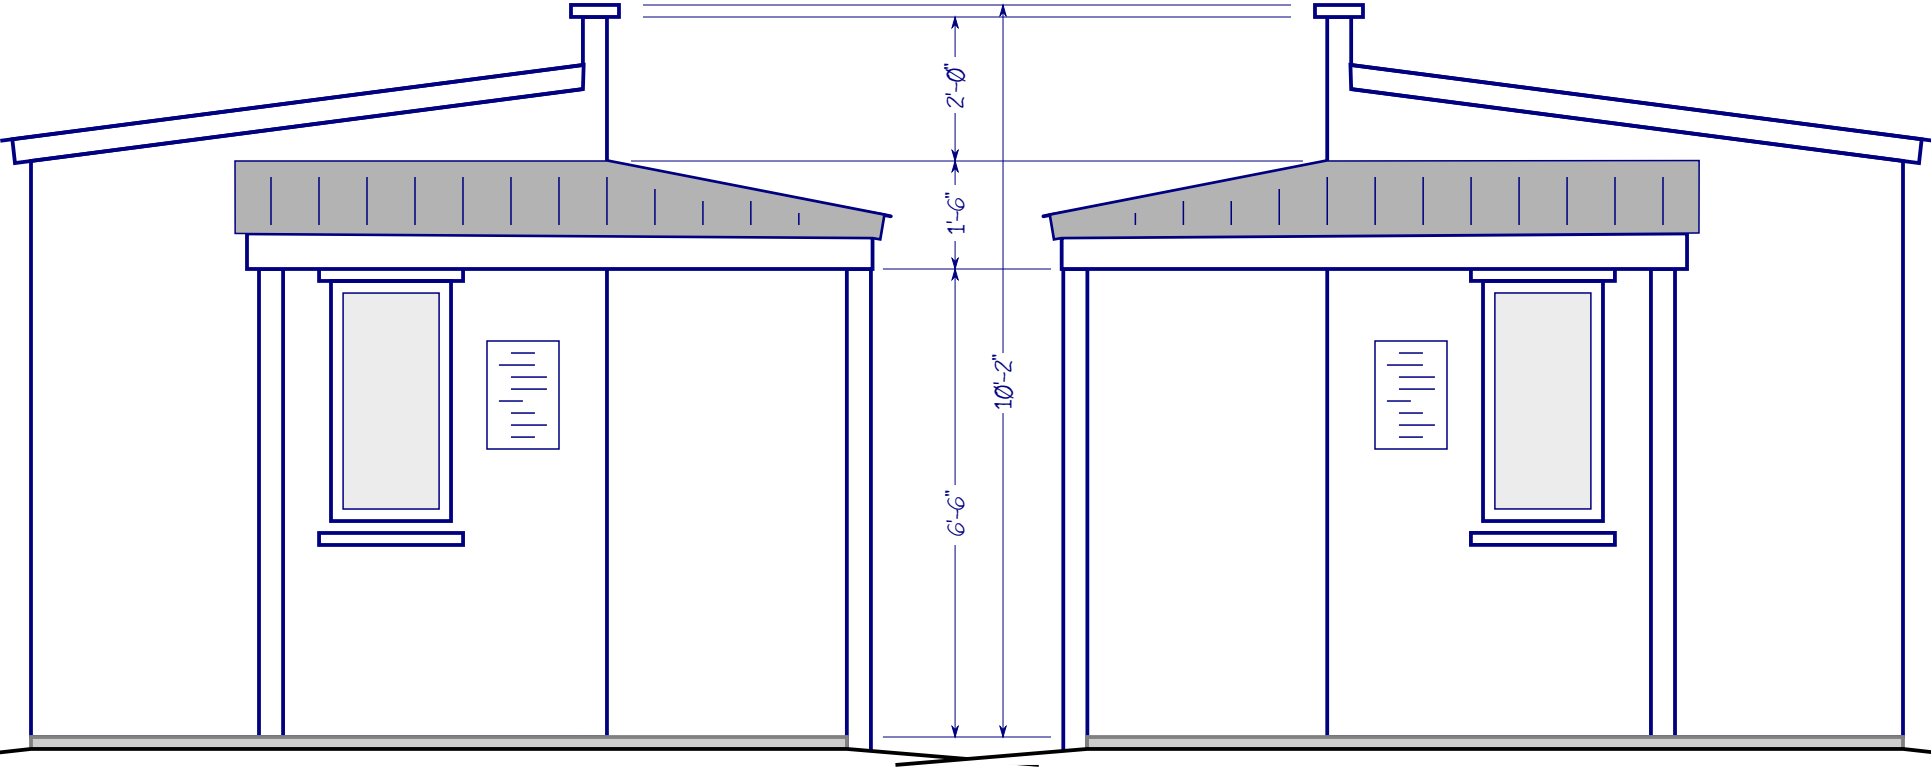

Fall Mountain Farm Produce Storage Shed

10' x 20' (200 sqft) Pole-frame Lean-to Three-sided Shed

Front Elevation

Fall Mountain Farm Produce Storage Shed

10' x 20' (200 sqft) Pole-frame Lean-to Three-sided Shed

Left Elevation

Right Elevation

Fall Mountain Farm

Produce Storage Shed

10' x 20' (200 sqft) Pole-frame Lean-to Three-sided Shed

Back Elevation

Fall Mountain Farm

Produce Storage Shed

10' x 20' (200 sqft) Pole-frame Lean-to Three-sided Shed

Plan View

Fall Mountain Farm

Ticket Booth

8' x 12' (96 sqft) Pole-frame Structure

Front Elevation

Fall Mountain Farm

Ticket Booth

8' x 12' (96 sqft) Pole-frame Structure

Left Elevation

Right Elevation

Fall Mountain Farm Ticket Booth

8' x 12' (96 sqft) Pole-frame Structure

Back Elevation

Fall Mountain Farm

Ticket Booth