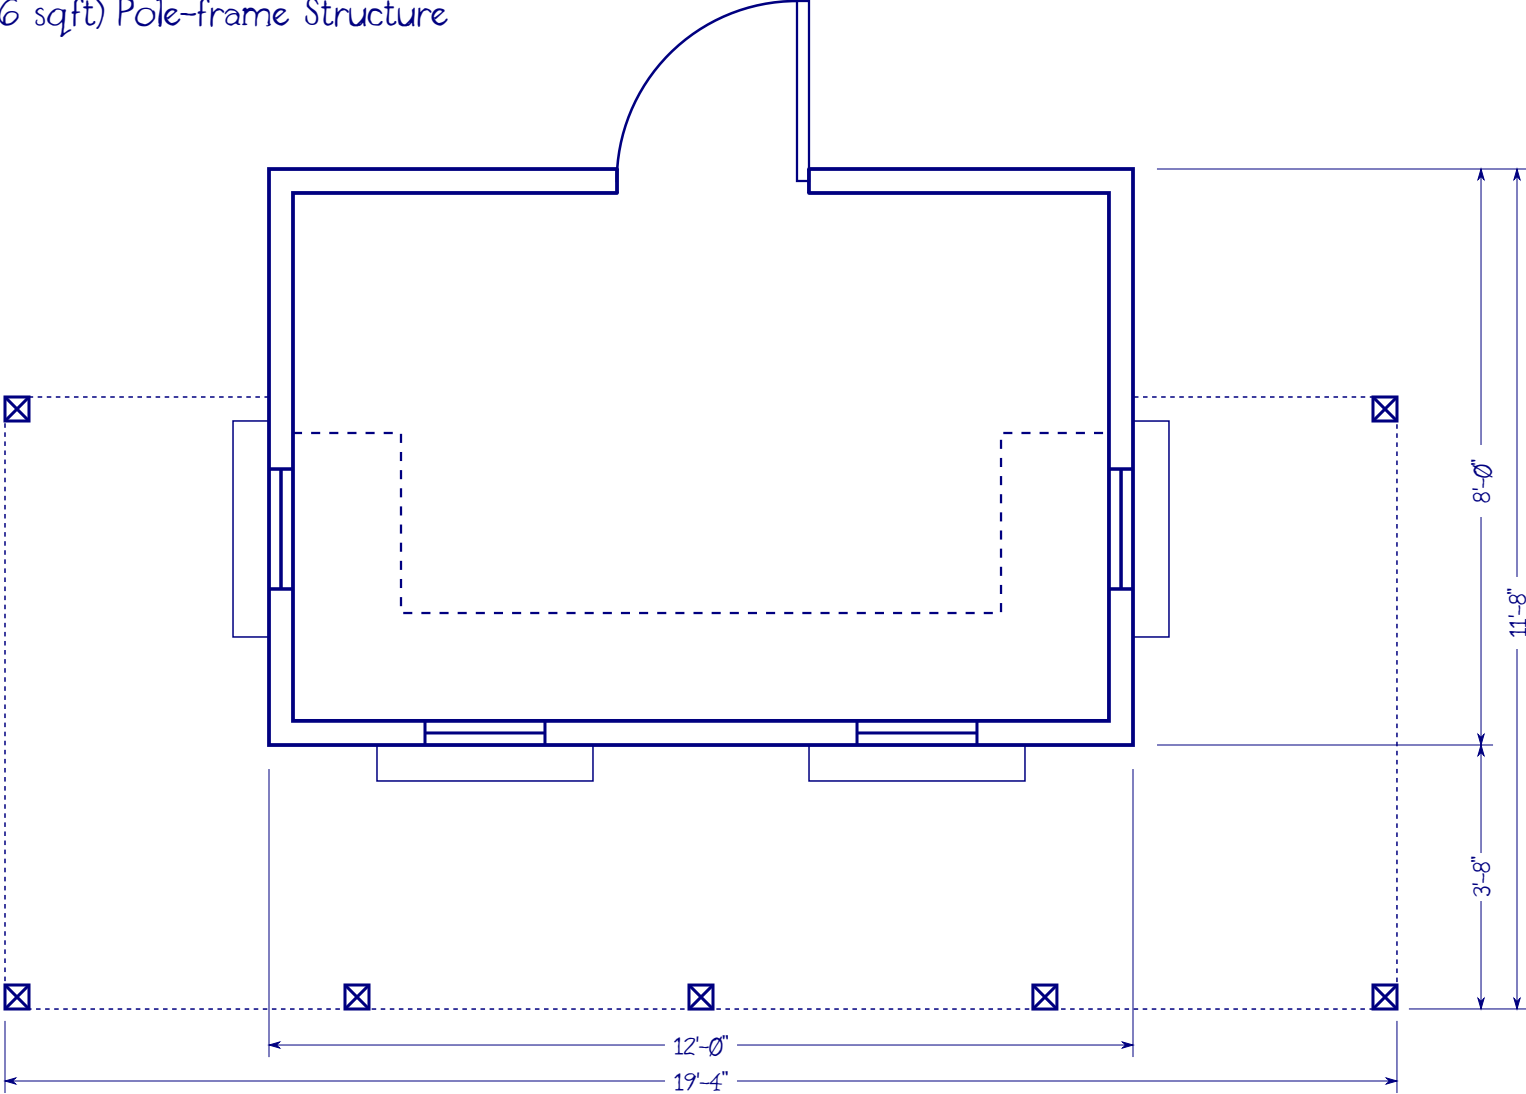

Left Elevation

Right Elevation

Fall Mountain Farm

Produce Storage Shed

10' x 20' (200 sqft) Pole-frame Lean-to Three-sided Shed

Back Elevation

Fall Mountain Farm

Produce Storage Shed

10' x 20' (200 sqft) Pole-frame Lean-to Three-sided Shed

Plan View

Fall Mountain Farm

Ticket Booth

8' x 12' (96 sqft) Pole-frame Structure

Front Elevation

Fall Mountain Farm

Ticket Booth

8' x 12' (96 sqft) Pole-frame Structure

Left Elevation

Right Elevation

Fall Mountain Farm Ticket Booth

8' x 12' (96 sqft) Pole-frame Structure

Back Elevation

Fall Mountain Farm

Ticket Booth

8' x 12' (96 sqft) Pole-frame Structure

Plan View