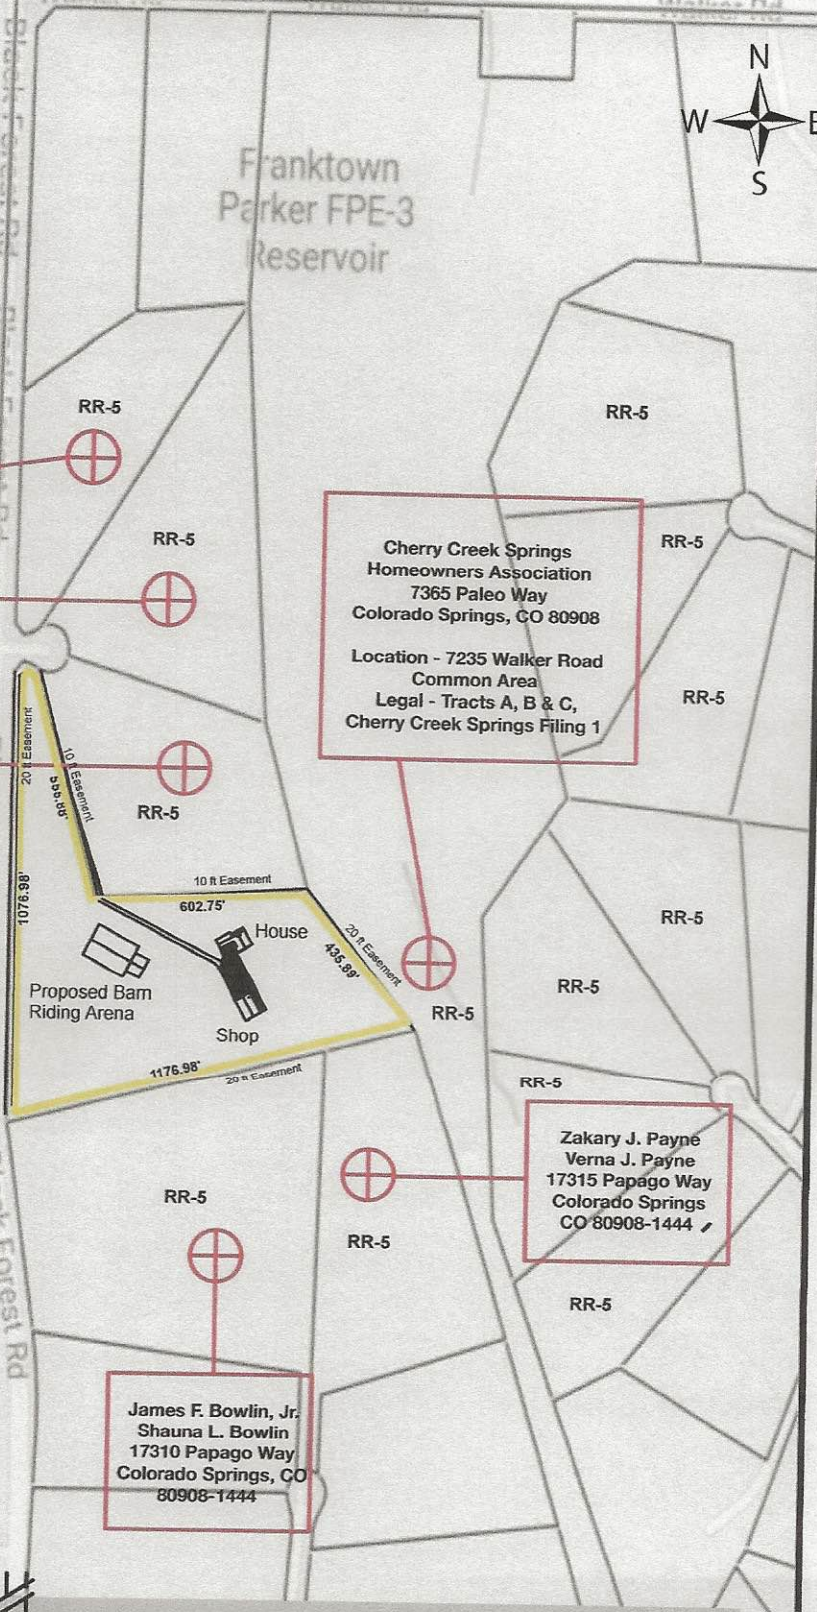

Cherry Creek Springs
Homeowners Association
7365 Paleo Way
Colorado Springs, CO 80908
Location - 7235 Walker Road
Common Area
Legal - Tracts A, B & C,
Cherry Creek Springs Filing 1

Ropers Point

Hodgen Road