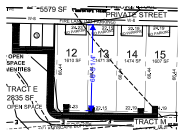

Subject: Text Box
Page Index: 6
Date: 2/11/2020 8:41:29 PM
Author: dsdrice
Color: ■
Layer:
Space:
Page Label: 6

Label approximate road grades (checklist item)

Subject: Length Measurement
Page Index: 7
Date: 2/11/2020 8:48:51 PM
Author: dsdrice
Color: ■
Layer:
Space:
Page Label: 7

66'-5 1/4"