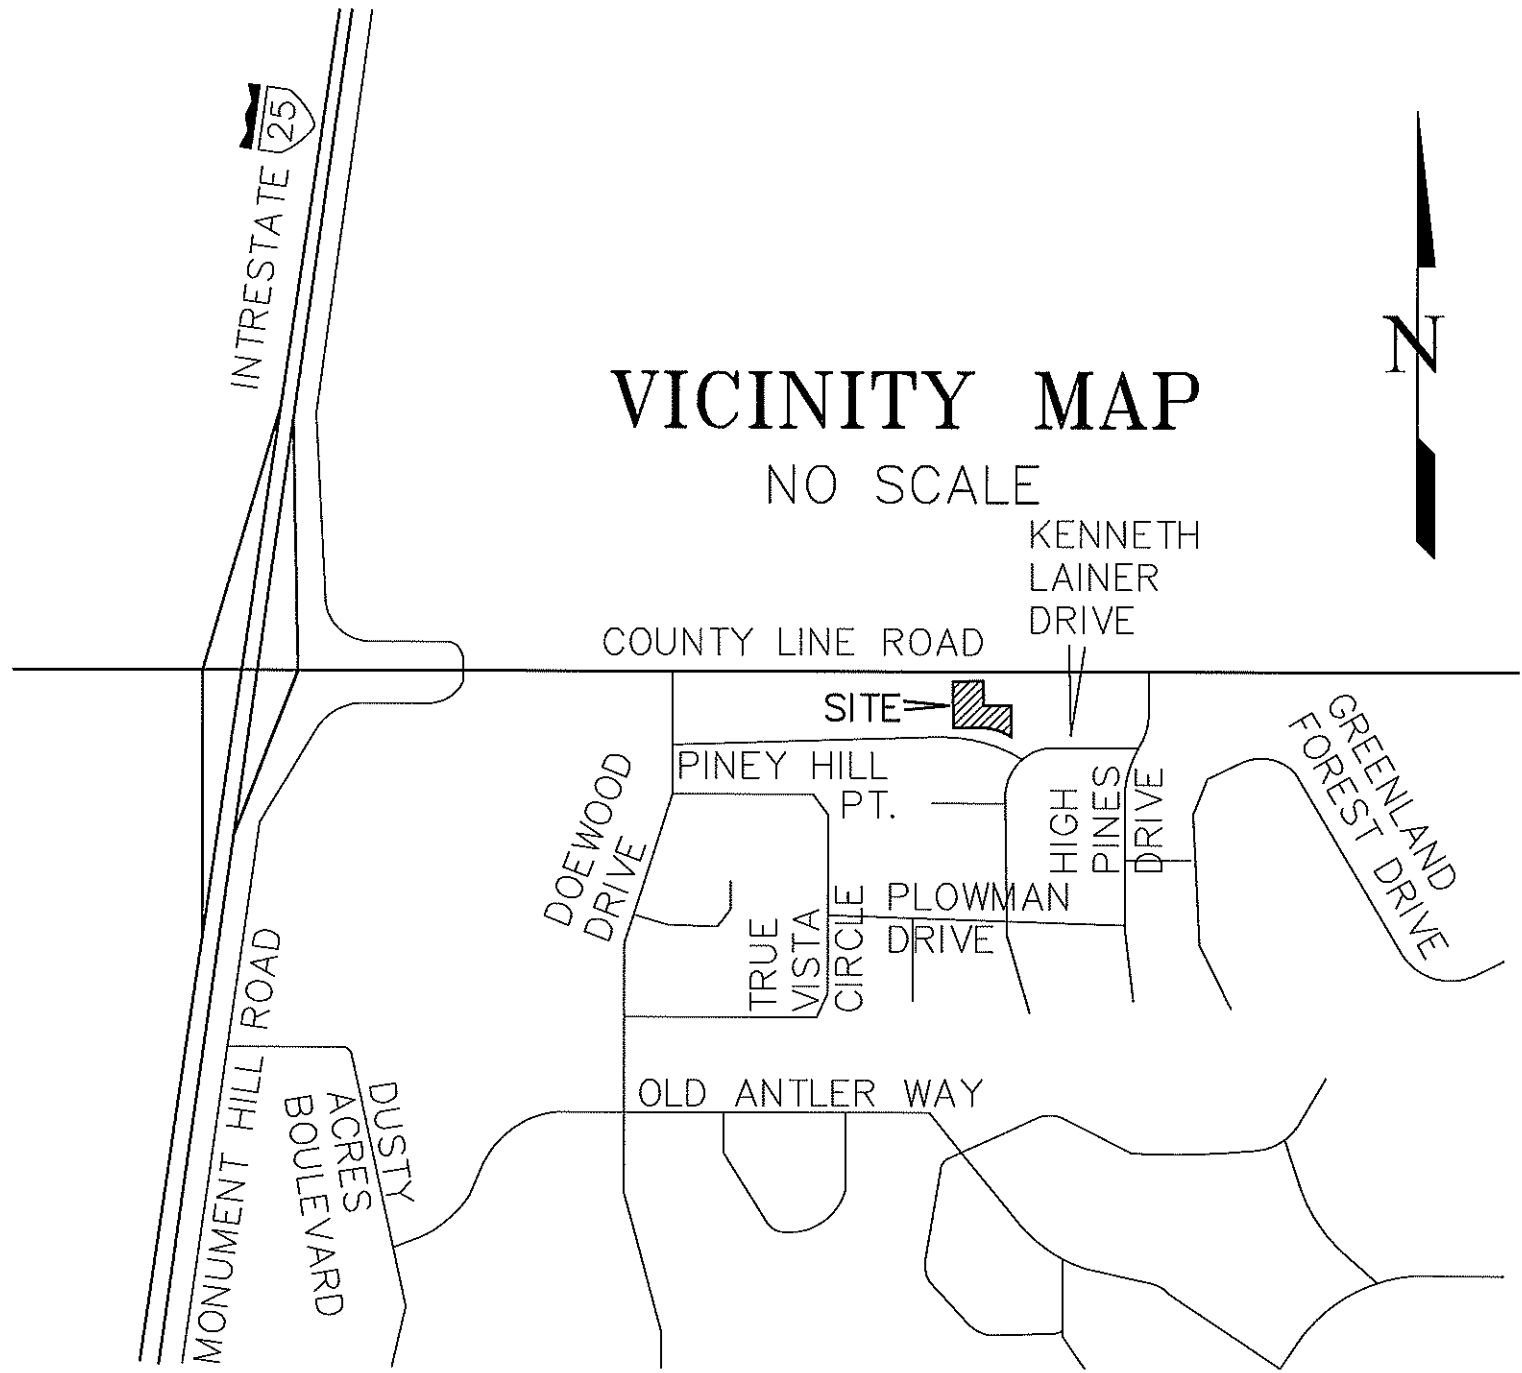

INTRSTATE 25

# VICINITY MAP

NO SCALE

COUNTY LINE ROAD

KENNETH LAINER DRIVE

SITE

PINEY HILL PT.

DOEWOOD DRIVE

TRUE VISTA CIRCLE

PLOWMAN DRIVE

HIGH PINES DRIVE

GREENLAND FOREST DRIVE

OLD ANTLER WAY

MONUMENT HILL ROAD  
DUSTY ACRES BOULEVARD