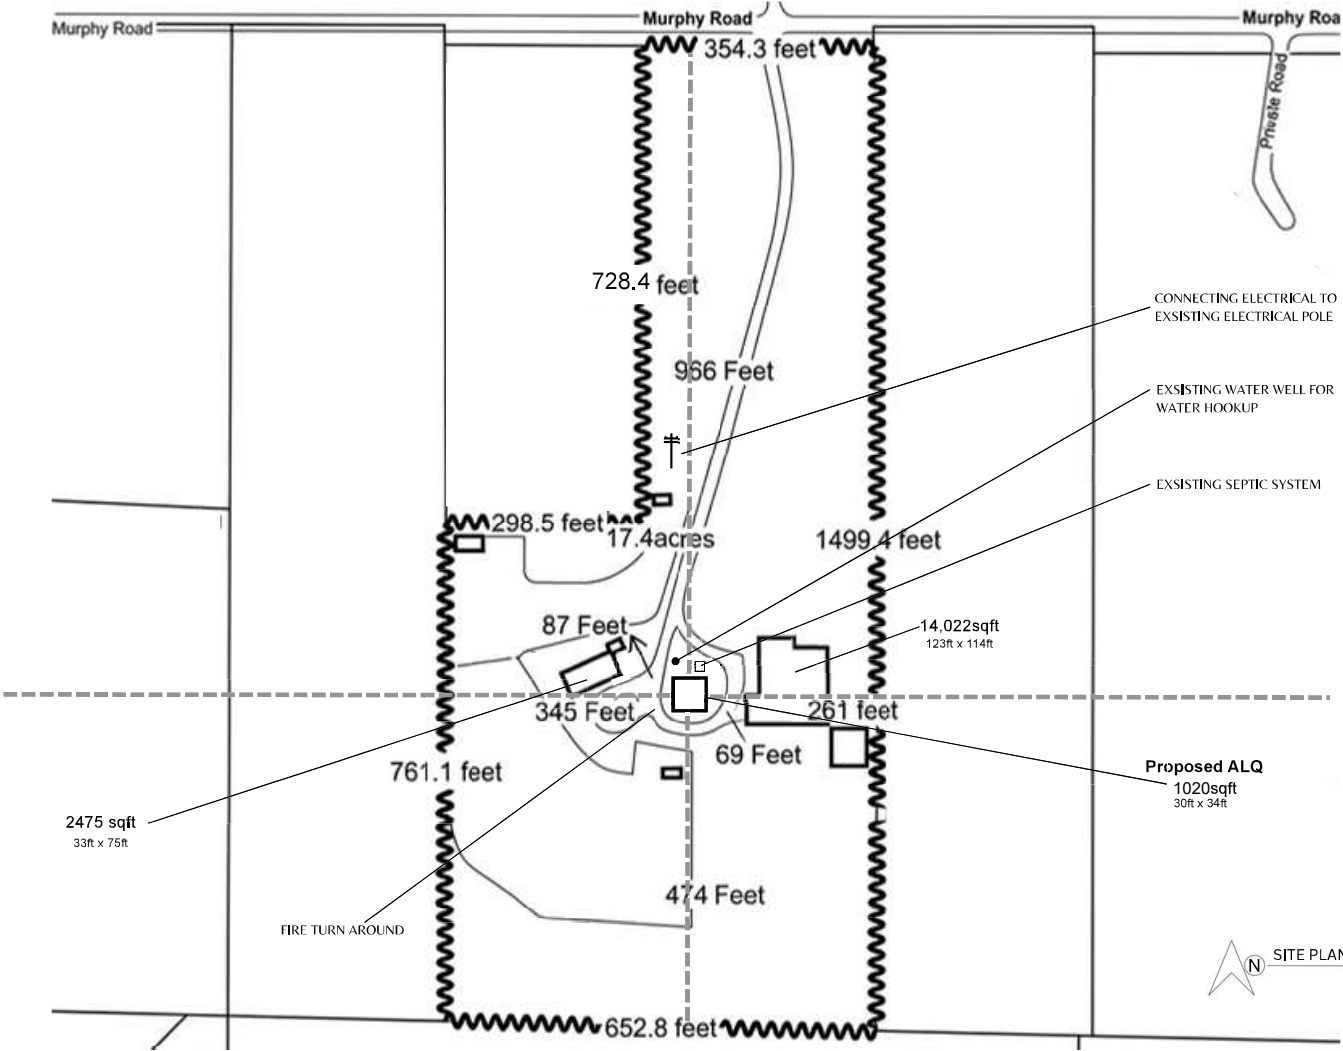

RR-5
ZONING

PCD FILE NO.
AL2615

BY:	
NO. DESCRIPTION	

SHEET TITLE:
SITE PLAN

PARCEL ID: 4205003008
 ADDRESS: 13637 Murphy Rd,
 Elbert, CO 80106
 OWNER: Paul David Cairney and
 Lynn Marie Cairney

DRAWINGS PROVIDED BY:
 DESIGNER:
 Arise Building and
 Restoration

DATE:

SCALE:

SHEET:

S-1