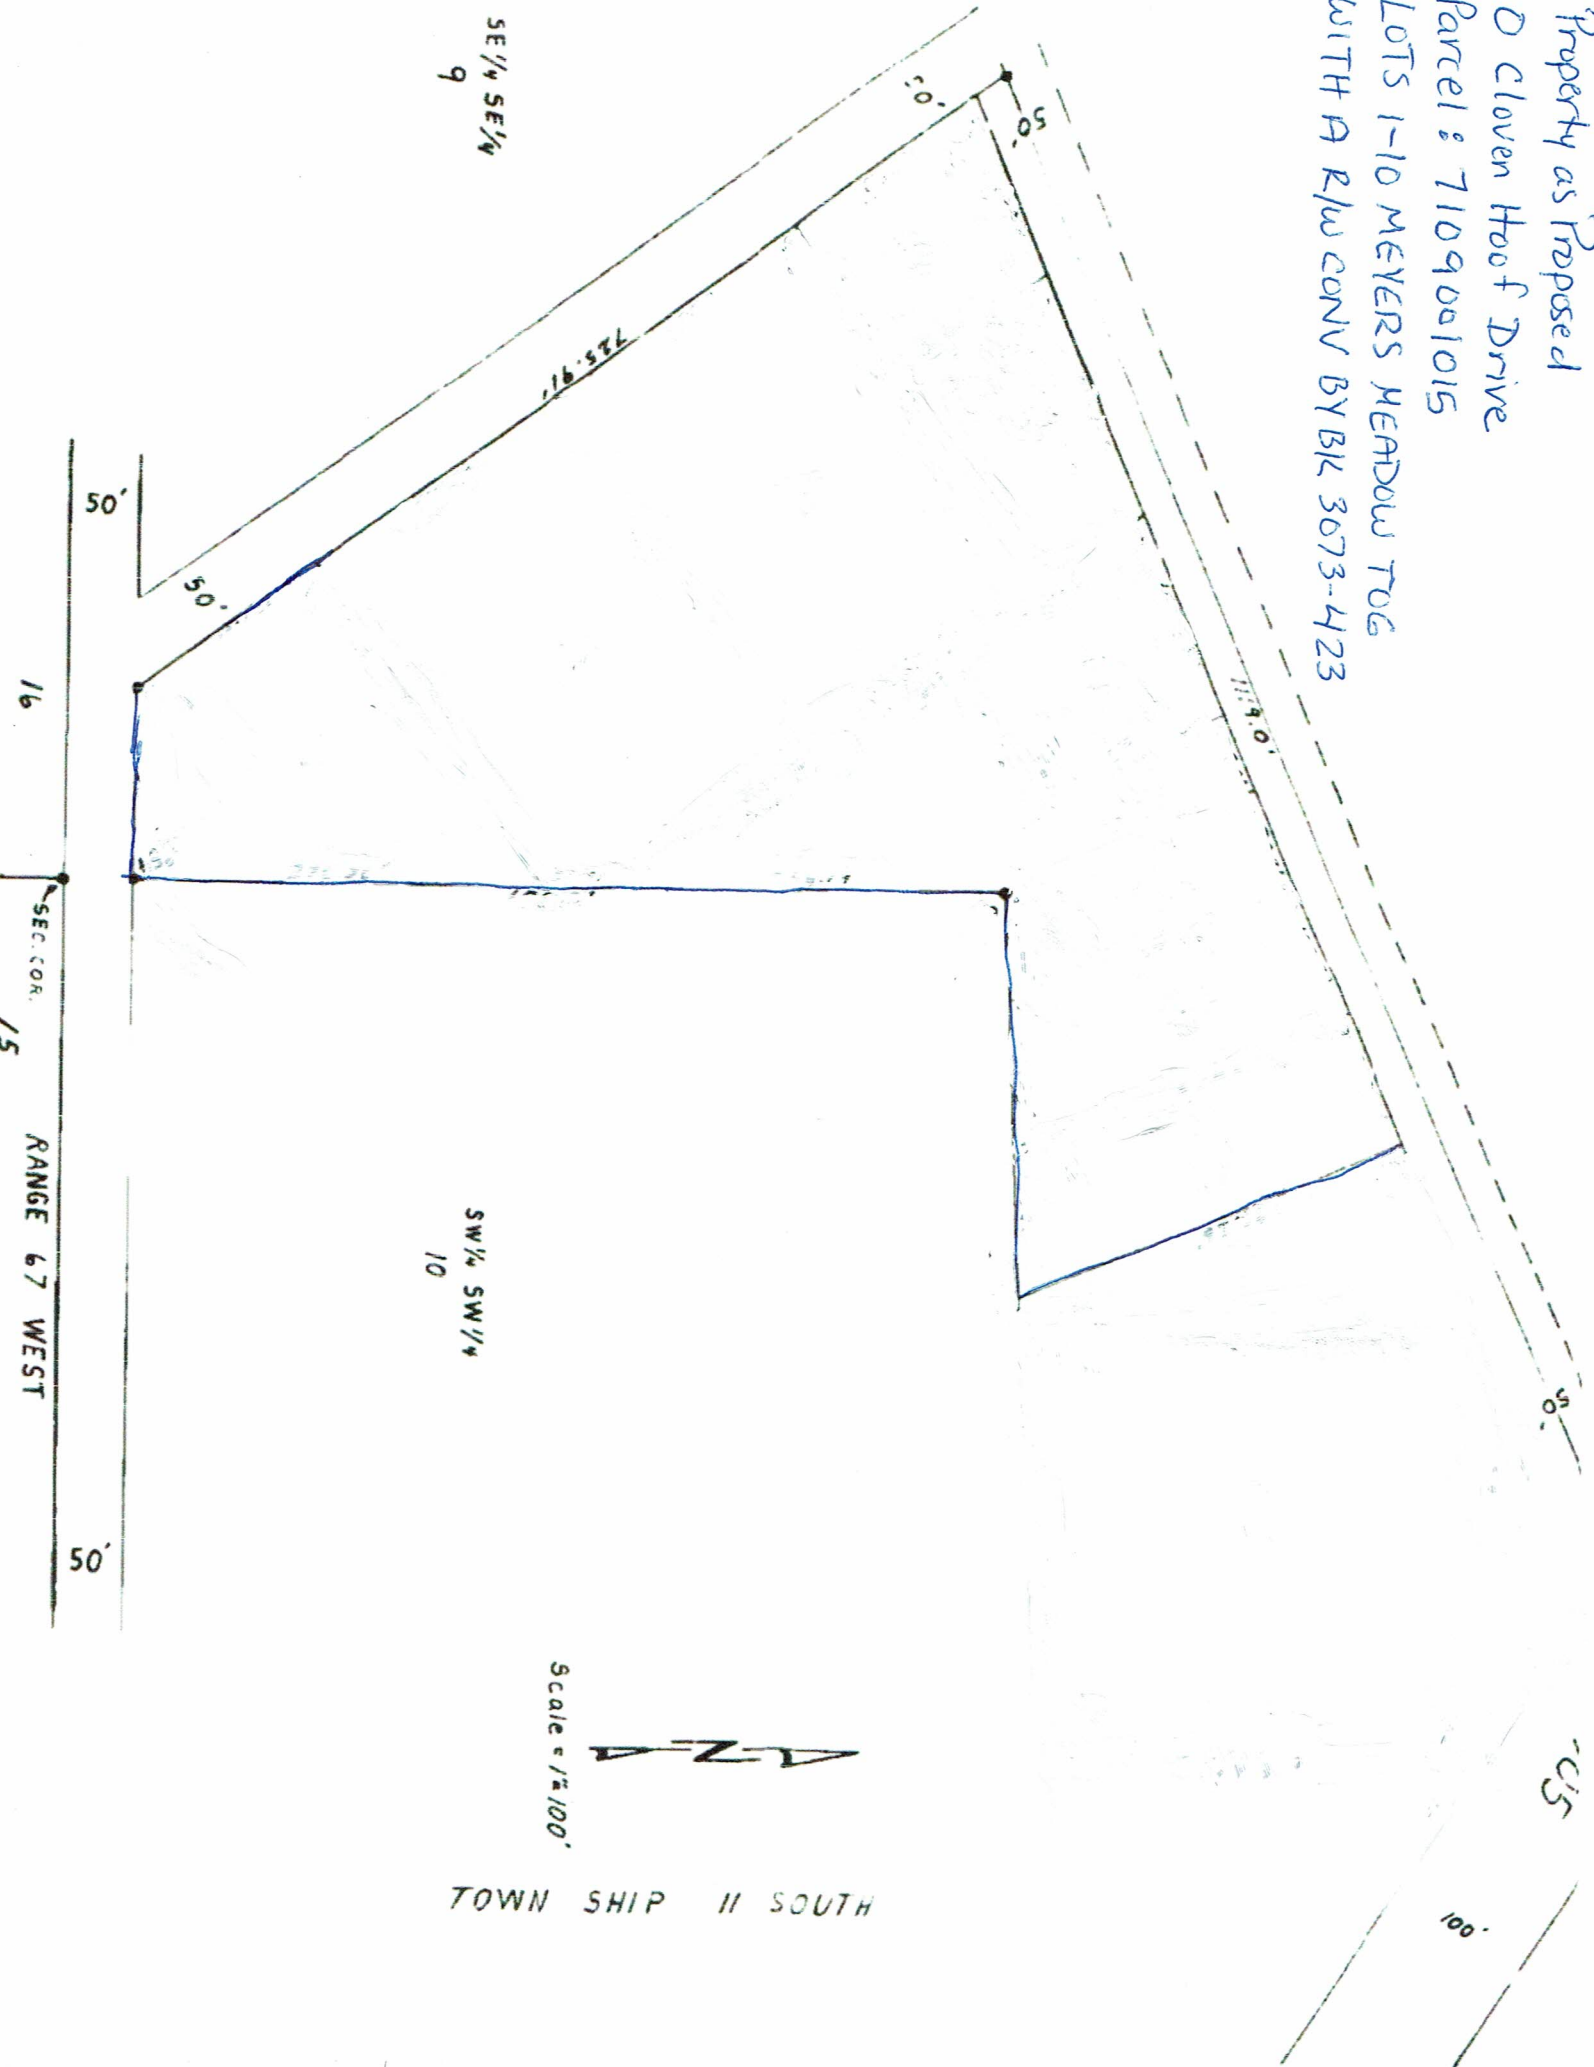

Property as Existing
D Cloven Hoof Drive
Parcel: 7109001015
LOTS 1-10 METERS MEADOW TOG WITH A
R/W CONV BY BK 3673-423

Property as Proposed
O Cloven Hoof Drive
Parcel: 7109001015
LOTS 1-10 MEYERS MEADOW T06
WITH A R/W CONV BY BK 3073-423

SE 1/4 SE 1/4
9

SW 1/4 SW 1/4
10

Scale 1/4" = 100'

TOWNSHIP 11 SOUTH

16
SEC. COR.
15
RANGE 67 WEST
50'

100'