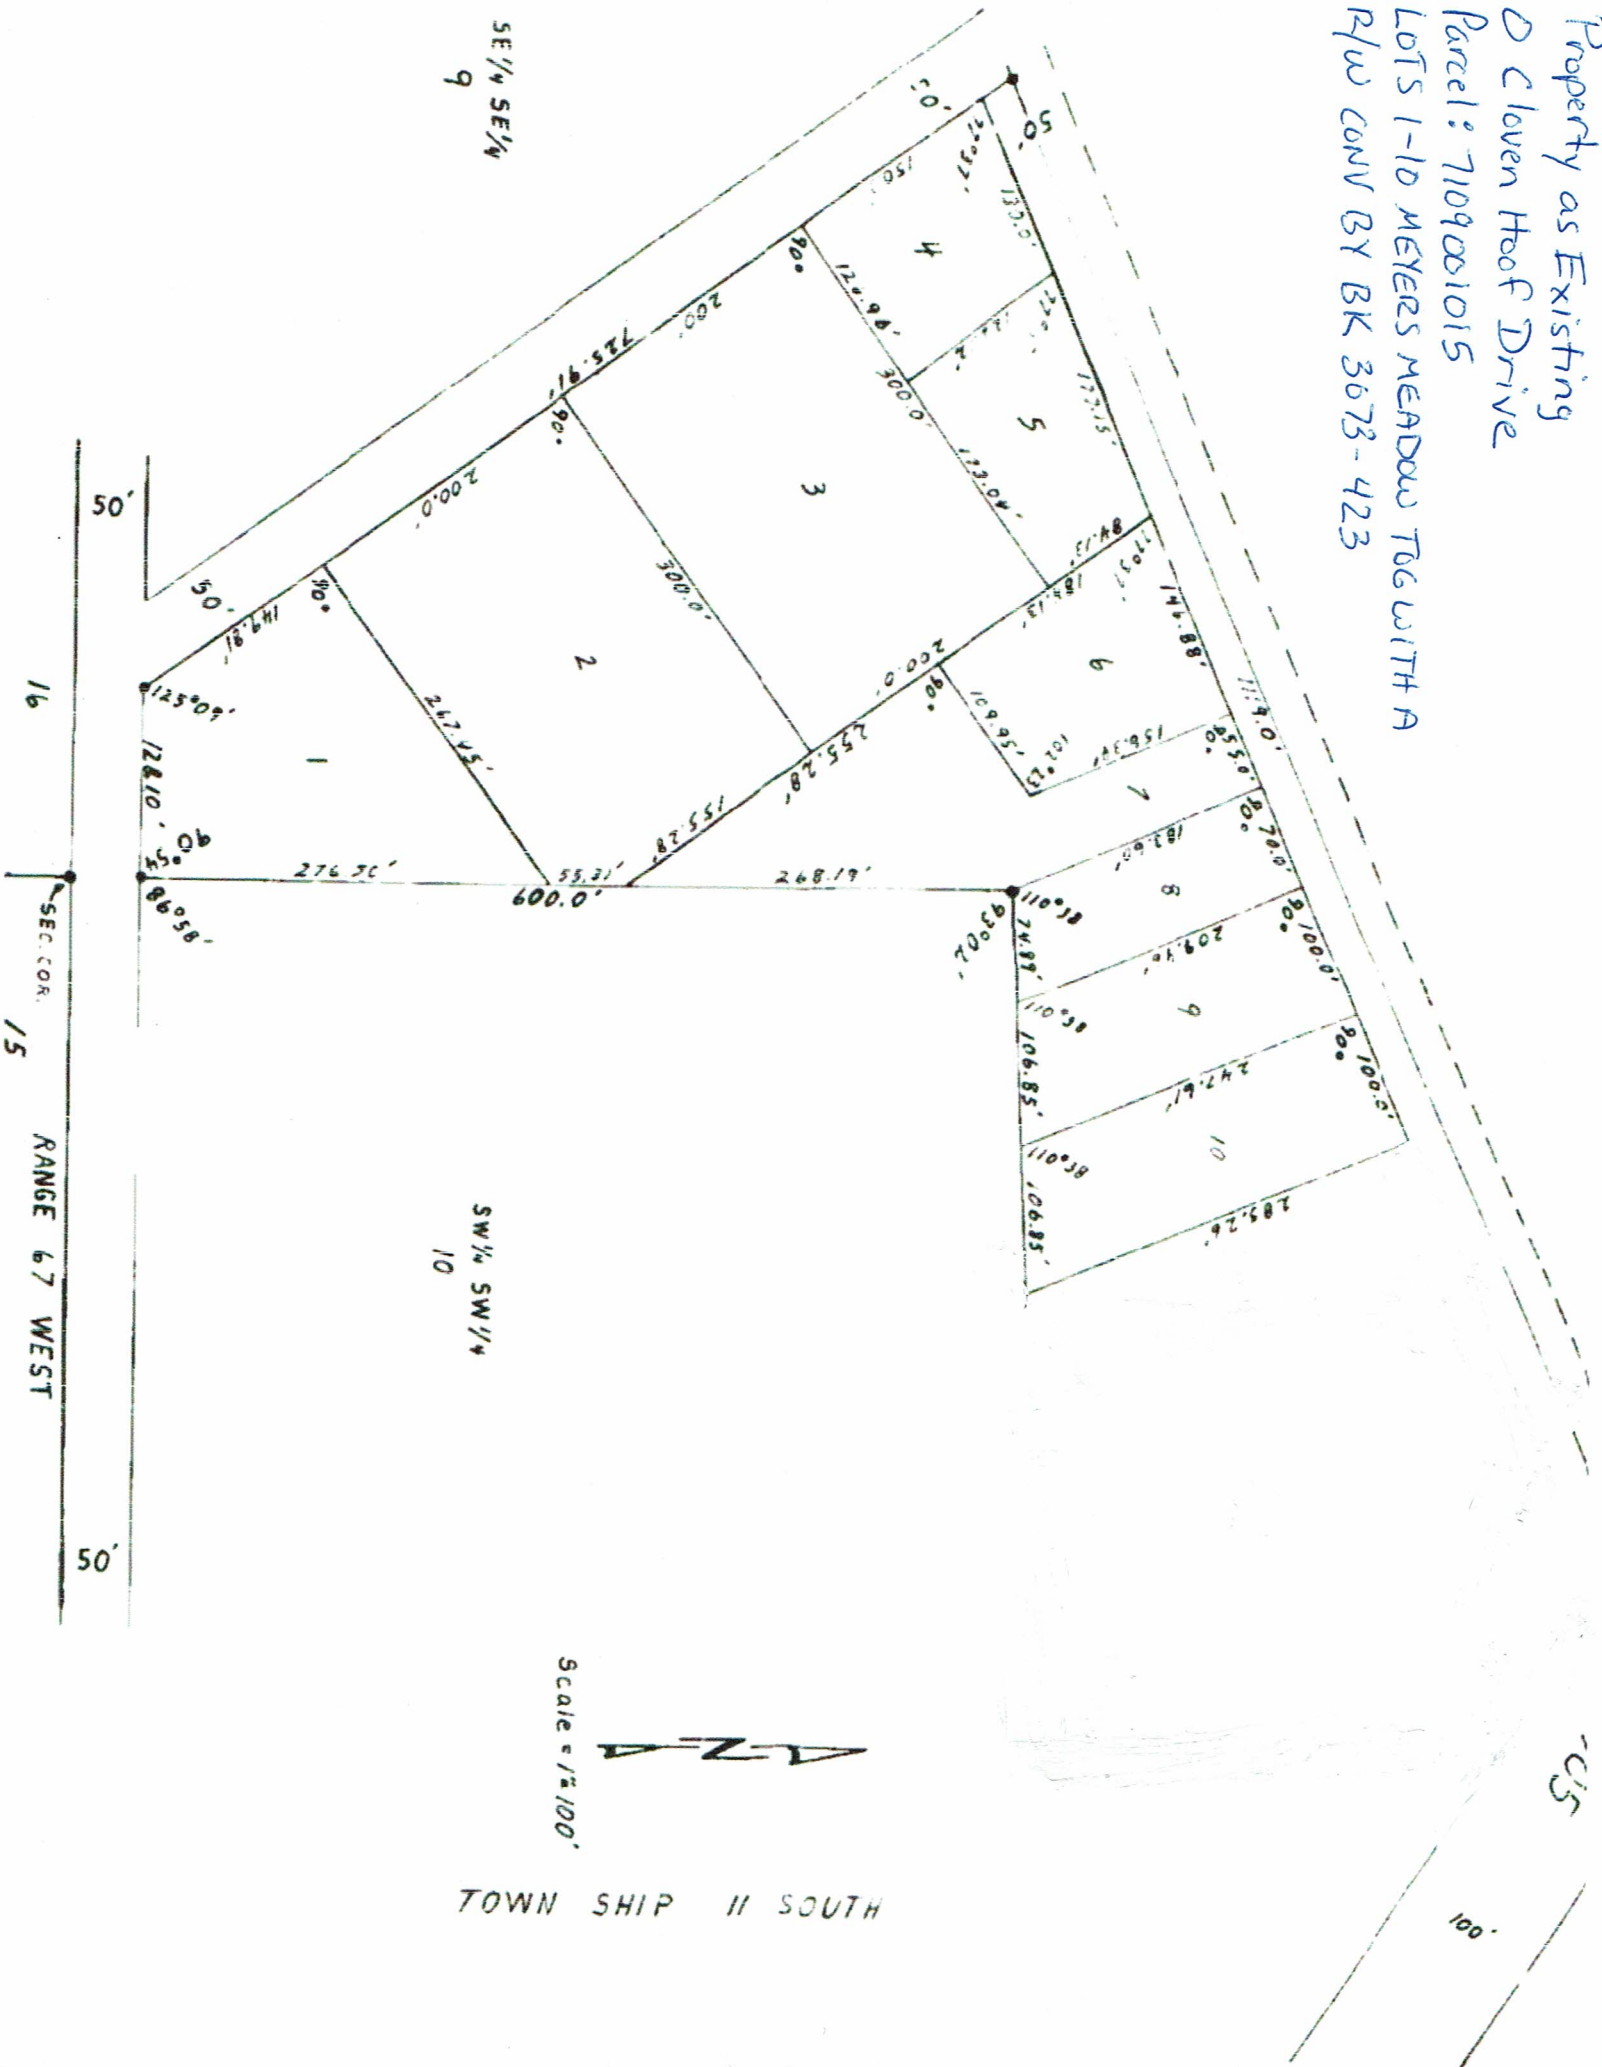

Property as Existing
D Cloven Hoof Drive
Parcel: 7109001015
LOTS 1-10 METERS MEADOW TOG WITH A
R/W CONV BY BK 3673-423

Property as Proposed
O Cloven Hoof Drive
Parcel: 7109001015
LOTS 1-10 MEYERS MEADOW T06
WITH A R/W CONV BY BK 3073-423

SE 1/4 SE 1/4
9

SW 1/4 SW 1/4
10

Scale 1/4" = 100'

TOWNSHIP 11 SOUTH

16
SEC. COR.
15
RANGE 67 WEST
50'

100'