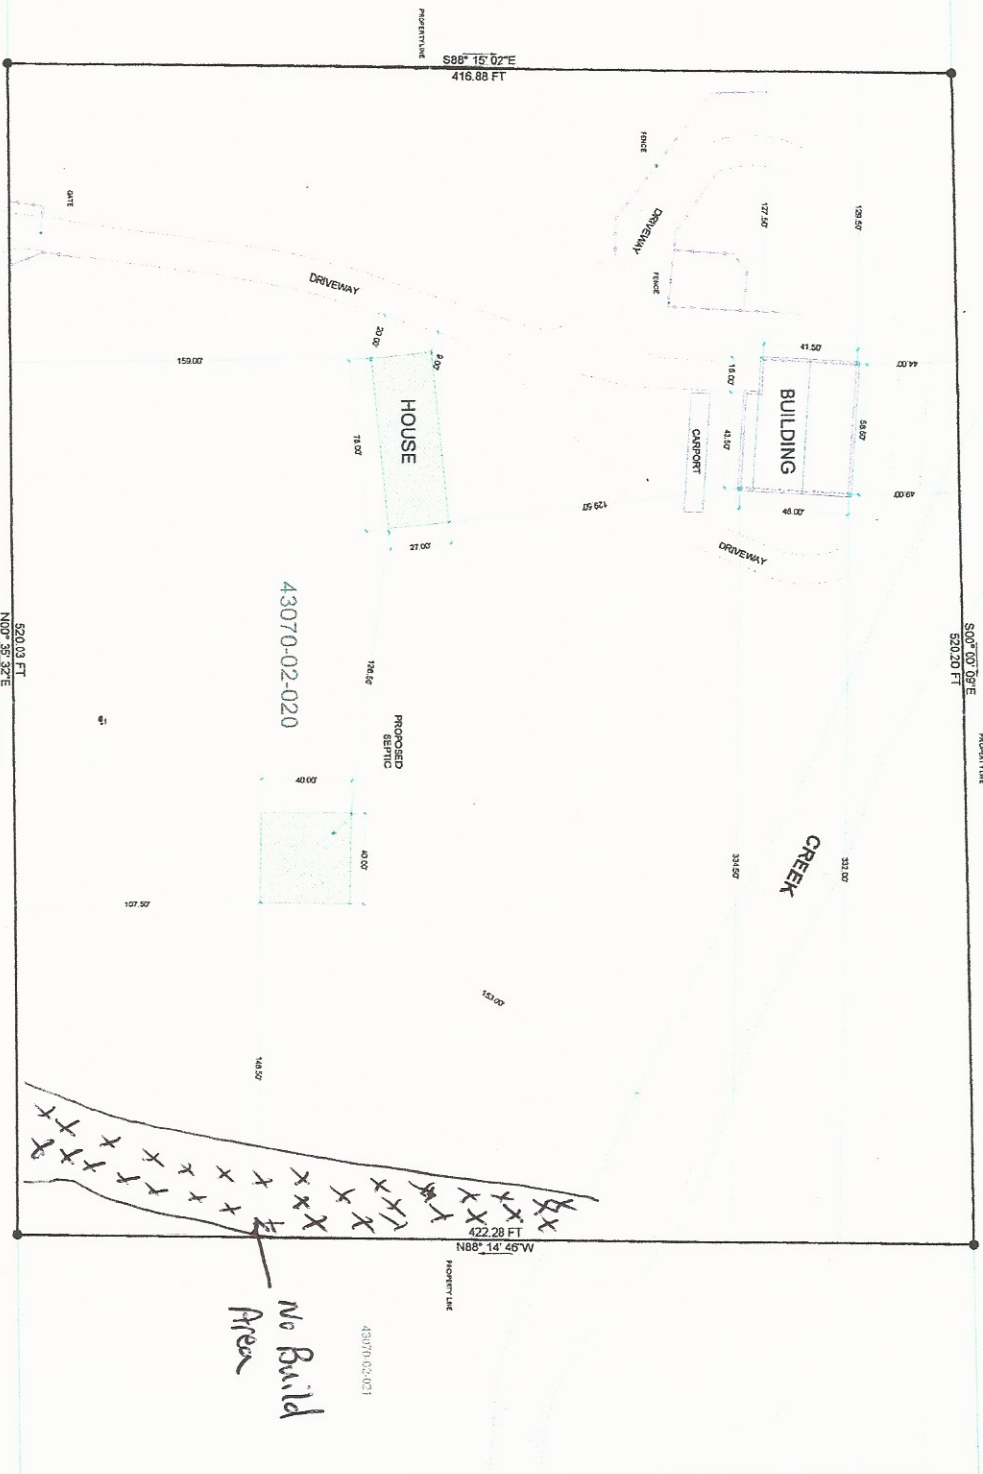

SITE PLAN
6815 CHIEF RD, PEYTON, CO 80831
PARCEL # 43070-02-020
AREA: 218, 156.37 sqft (5.00 acres)
LEGAL INFORMATION: LOT 4 ARROWHEAD ESTATES
FIL NO 1 ARROWHEAD ESTATES FIL NO 1
COUNTY OF EL PASO, STATE OF COLORADO

CHIEF RD

43070-04-002

43070-04-003

43070-04-004