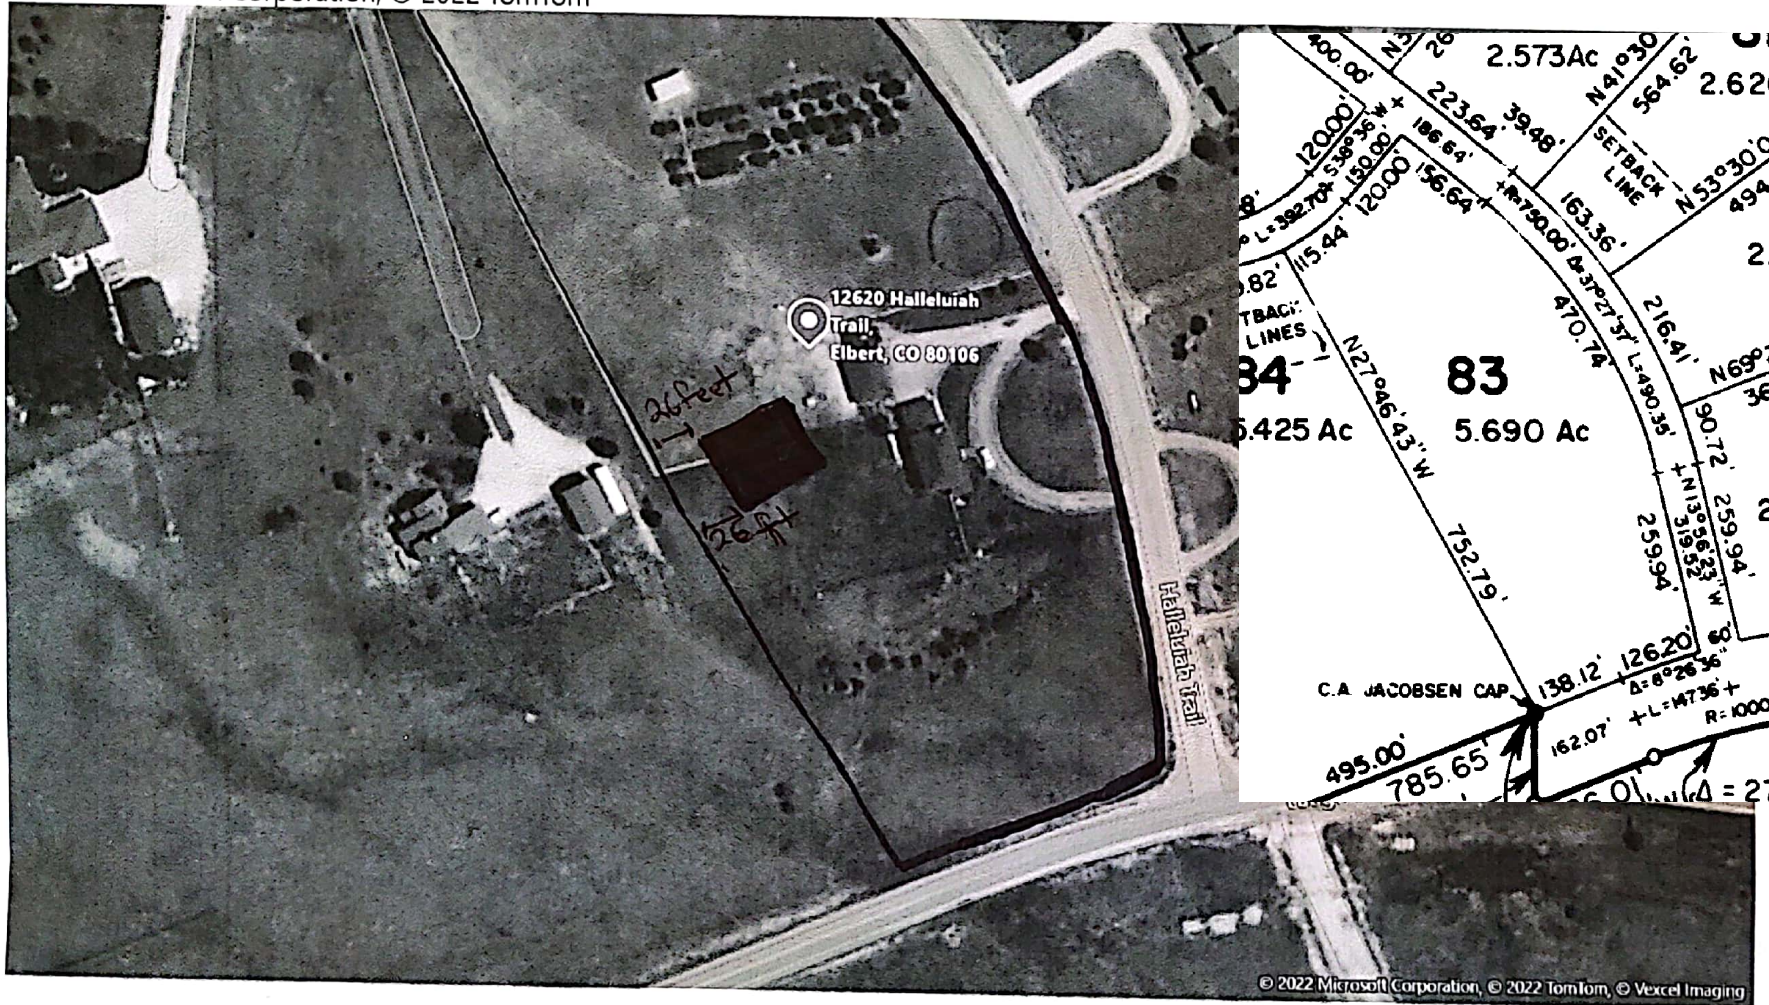

Lot 83 The Trails Fil No 1
12620 Halleluiah Trail, Elbert CO 80106

© 2022 Microsoft Corporation, © 2022 TomTom

AG2246
PLAT 7082
A-5
1728 SQ FT BARN

■ Barn 36' x 48'
1728 Square Feet