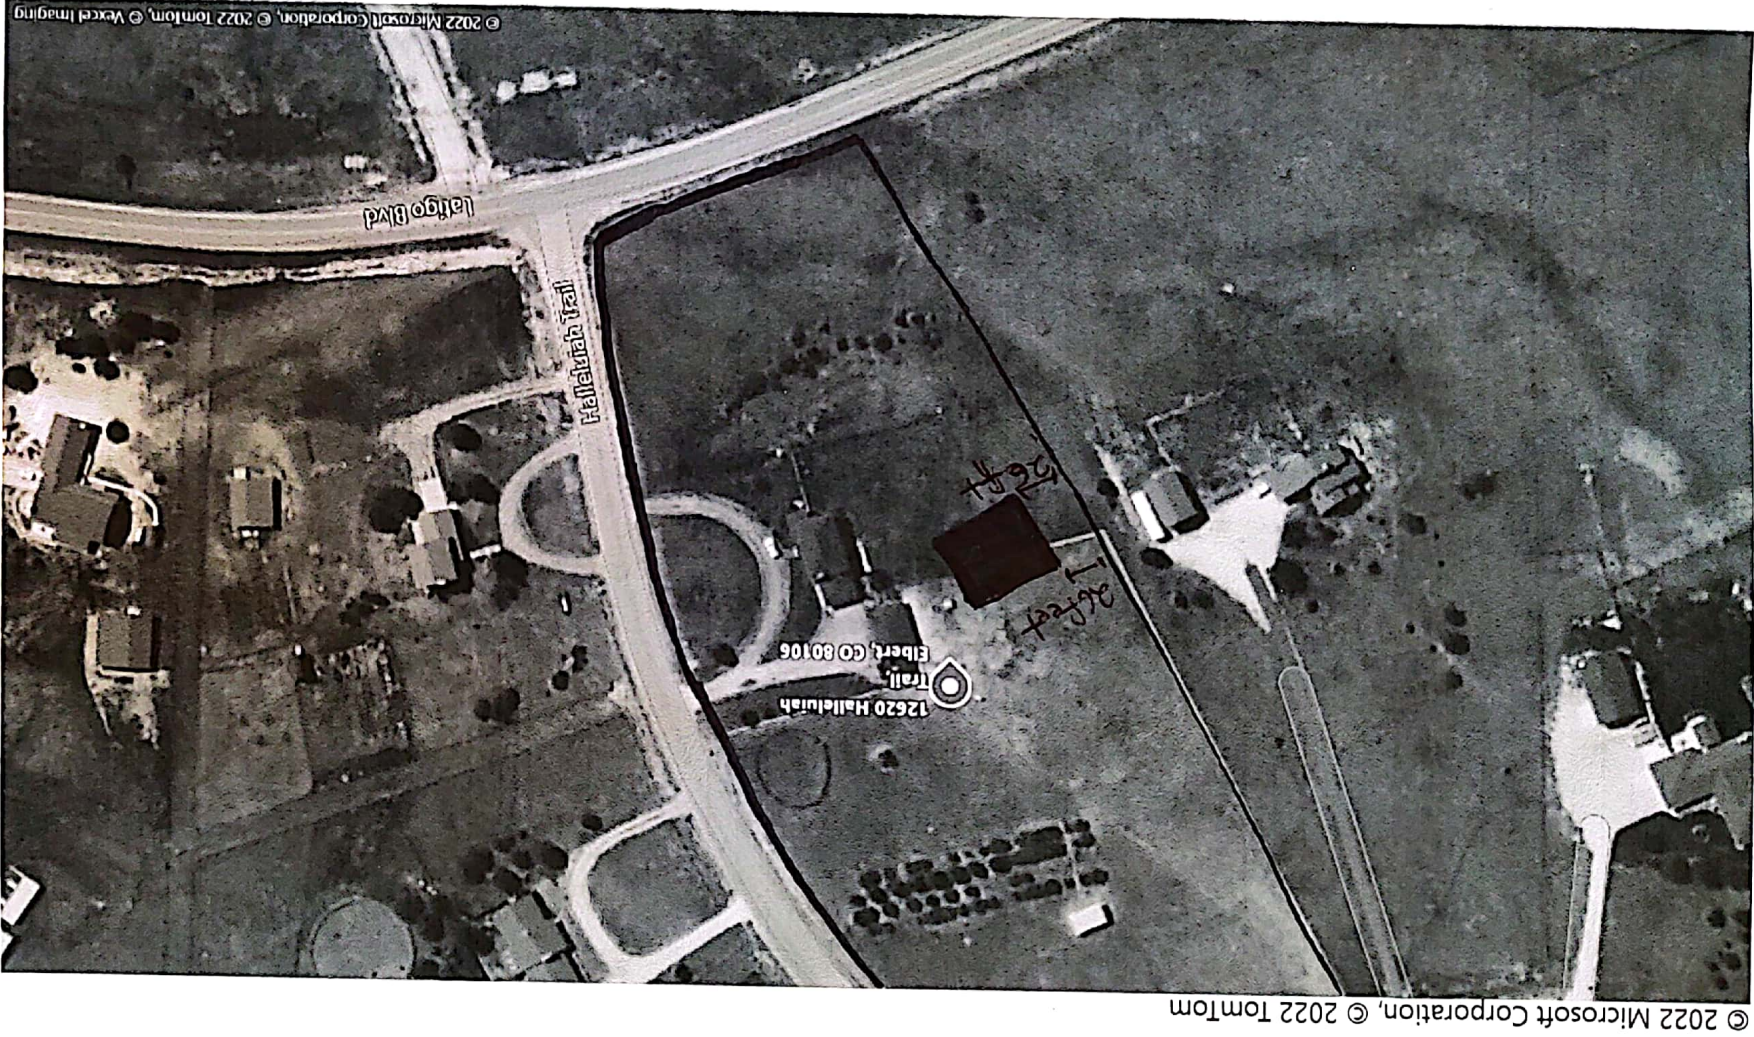

Lot 83 The Trails Fl No 1
12620 Hallkovich Trail, Elbert CO 80106

■ Barn 36' x 48'
1728 Square Feet