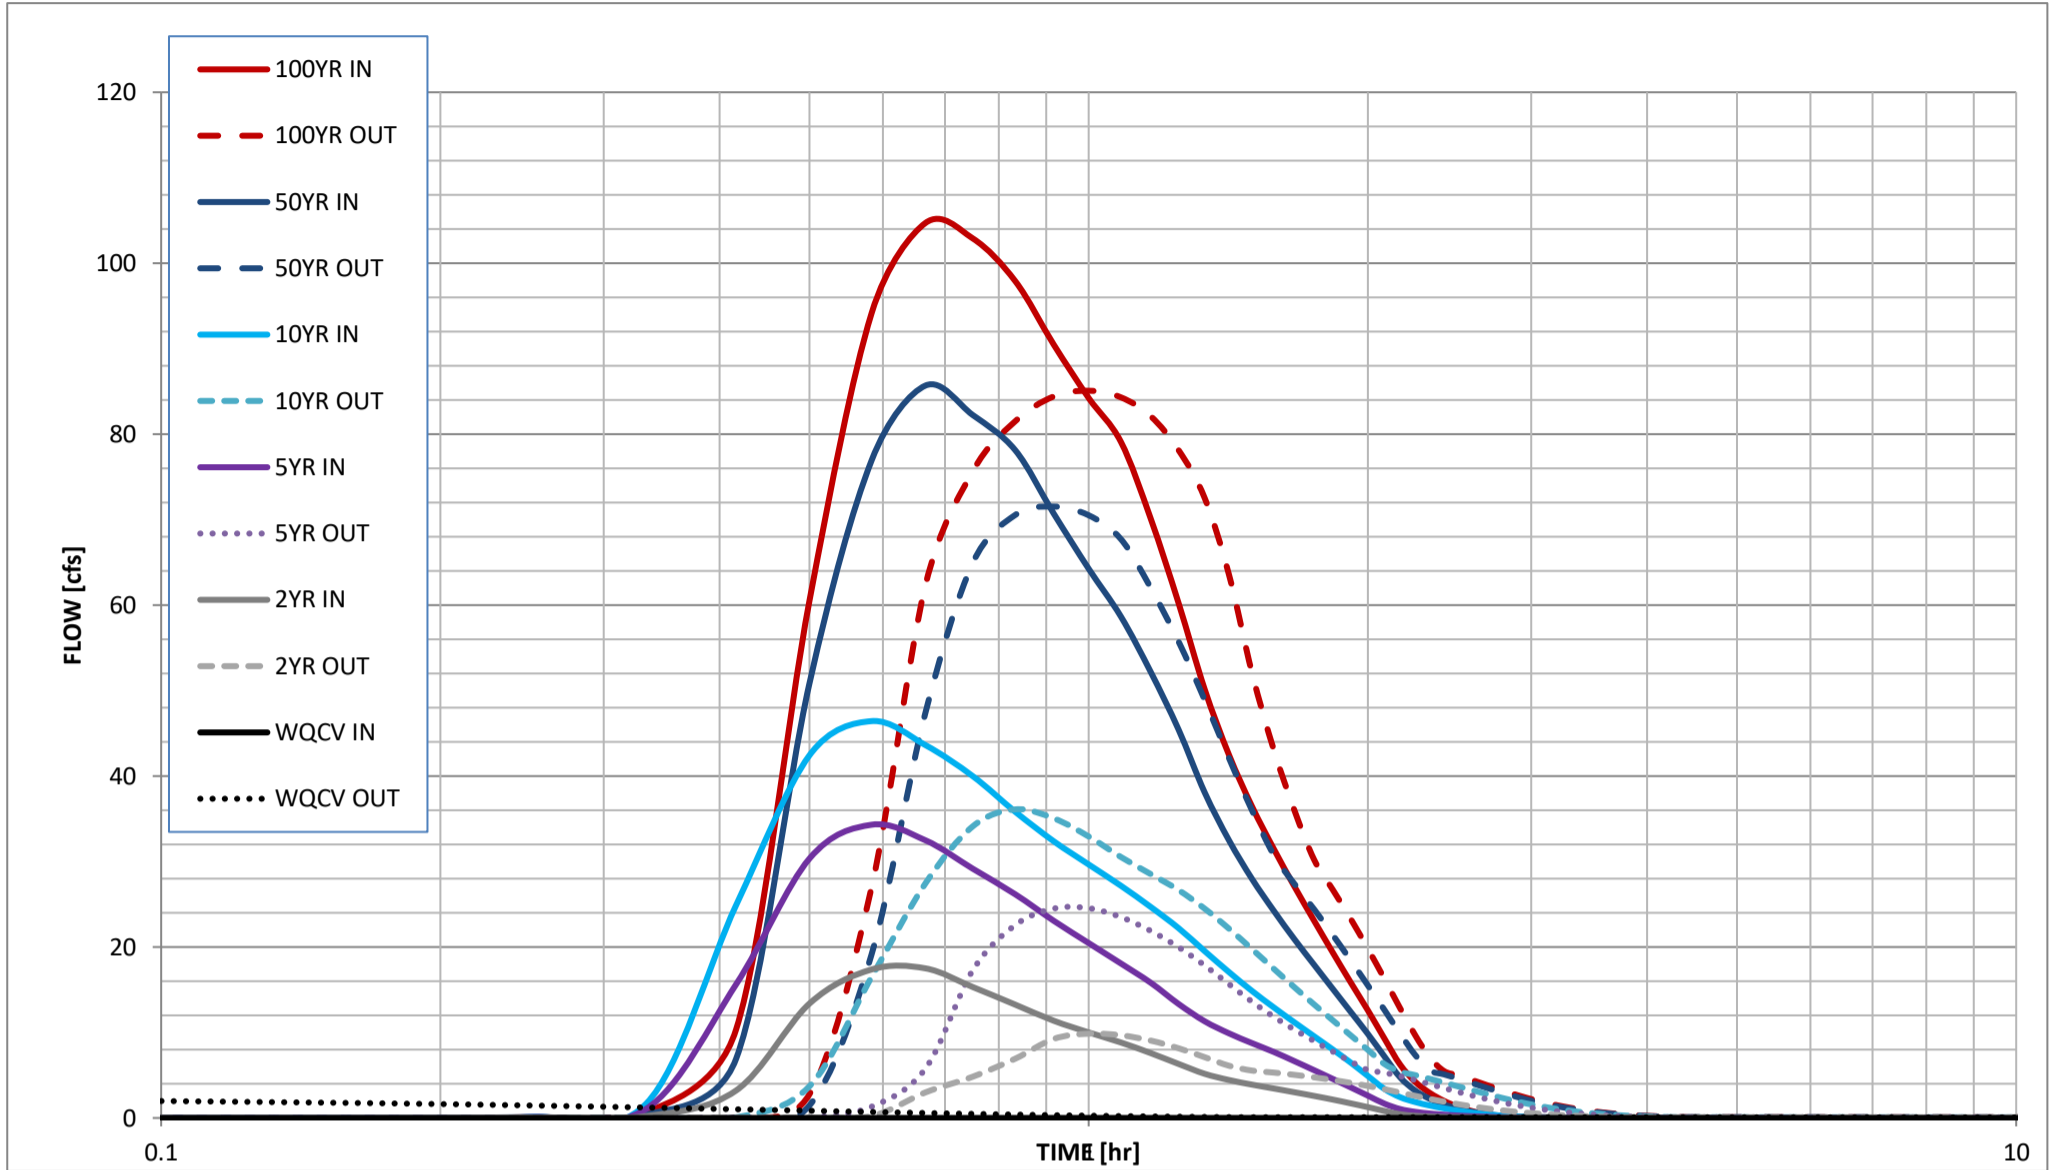

Stormwater Detention and Infiltration Design Data Sheet

Stormwater Detention and Infiltration Design Data Sheet

Stormwater Detention and Infiltration Design Data Sheet

Stormwater Detention and Infiltration Design Data Sheet

Stormwater Detention and Infiltration Design Data Sheet