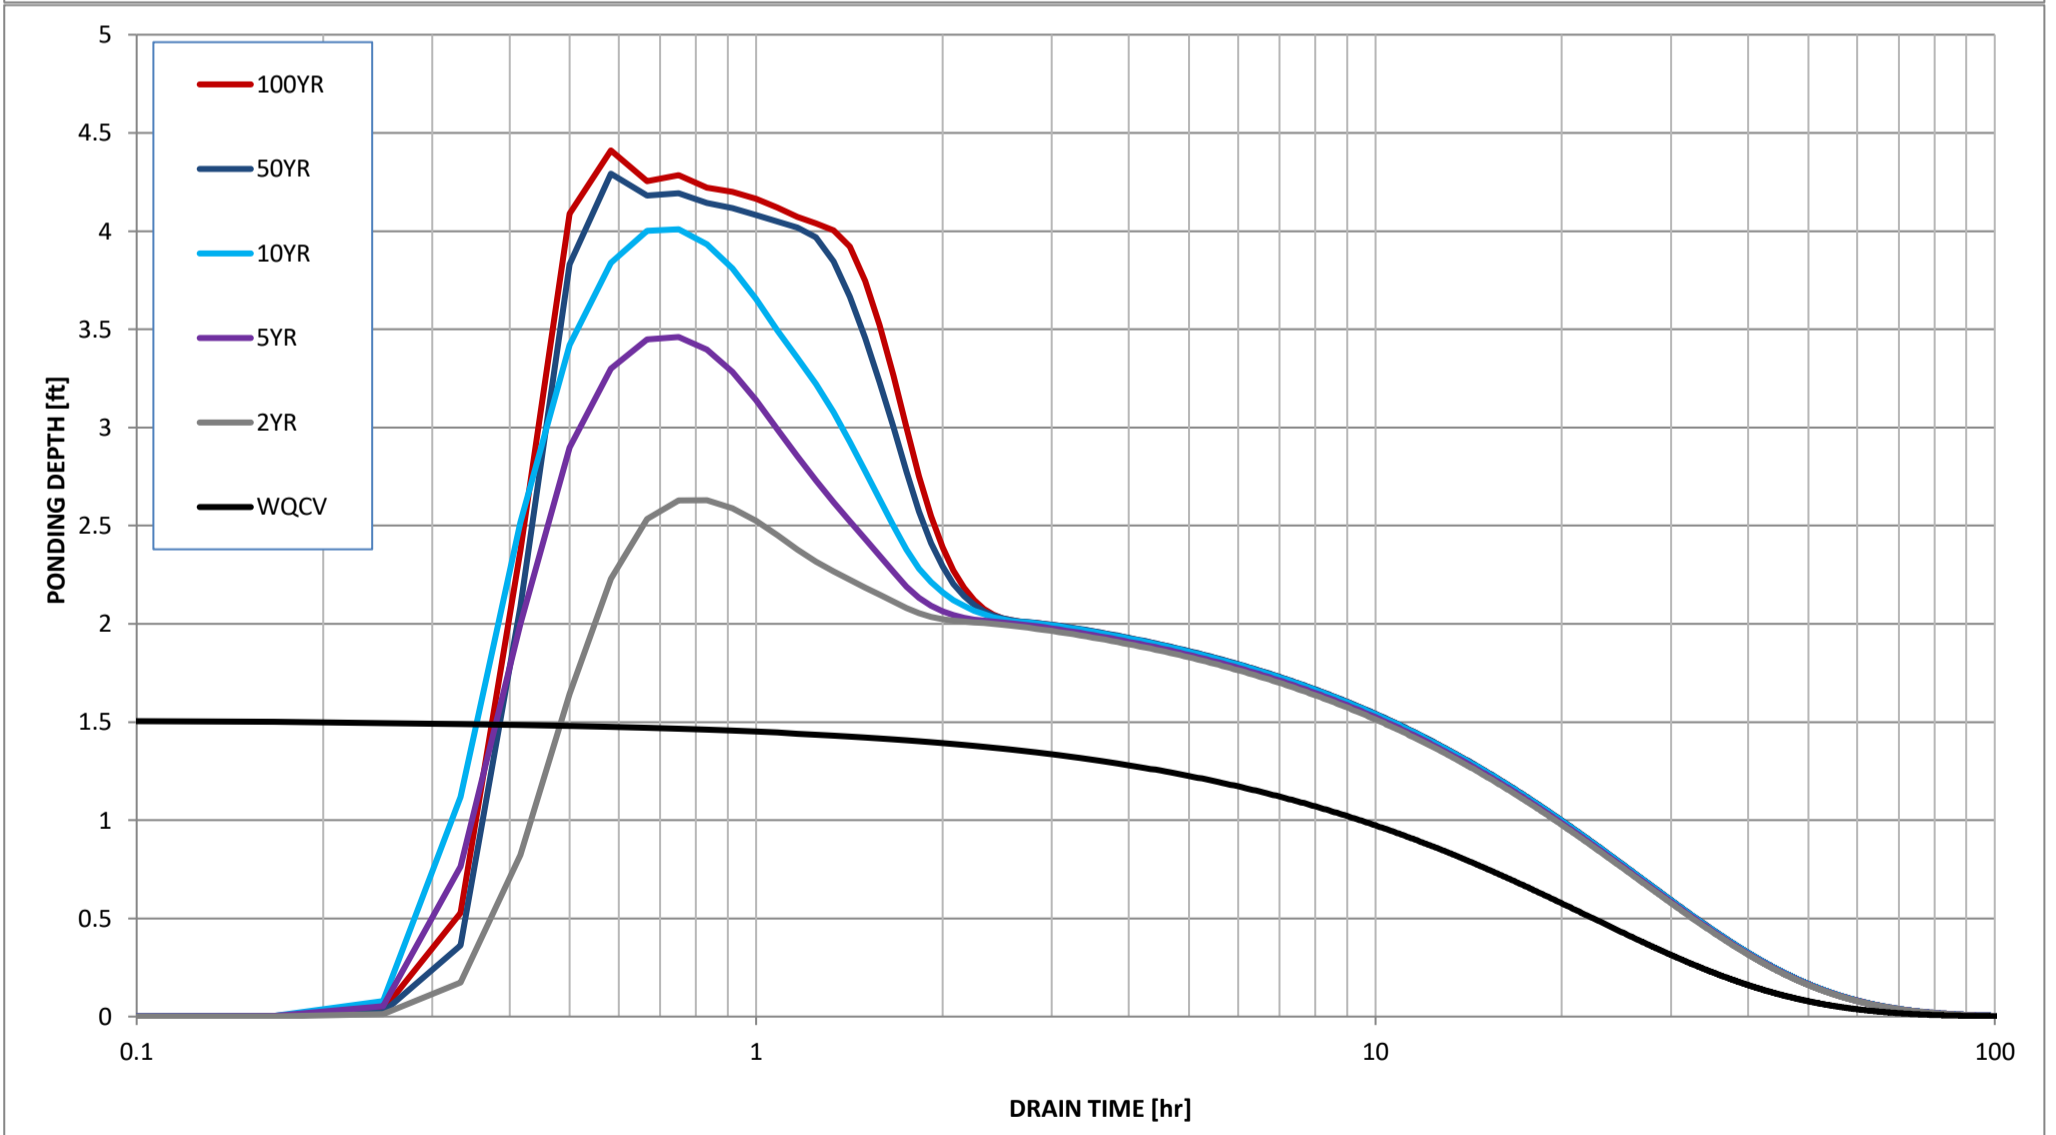

Stormwater Detention and Infiltration Design Data Sheet

Stormwater Detention and Infiltration Design Data Sheet

Stormwater Detention and Infiltration Design Data Sheet

Stormwater Detention and Infiltration Design Data Sheet

Stormwater Detention and Infiltration Design Data Sheet