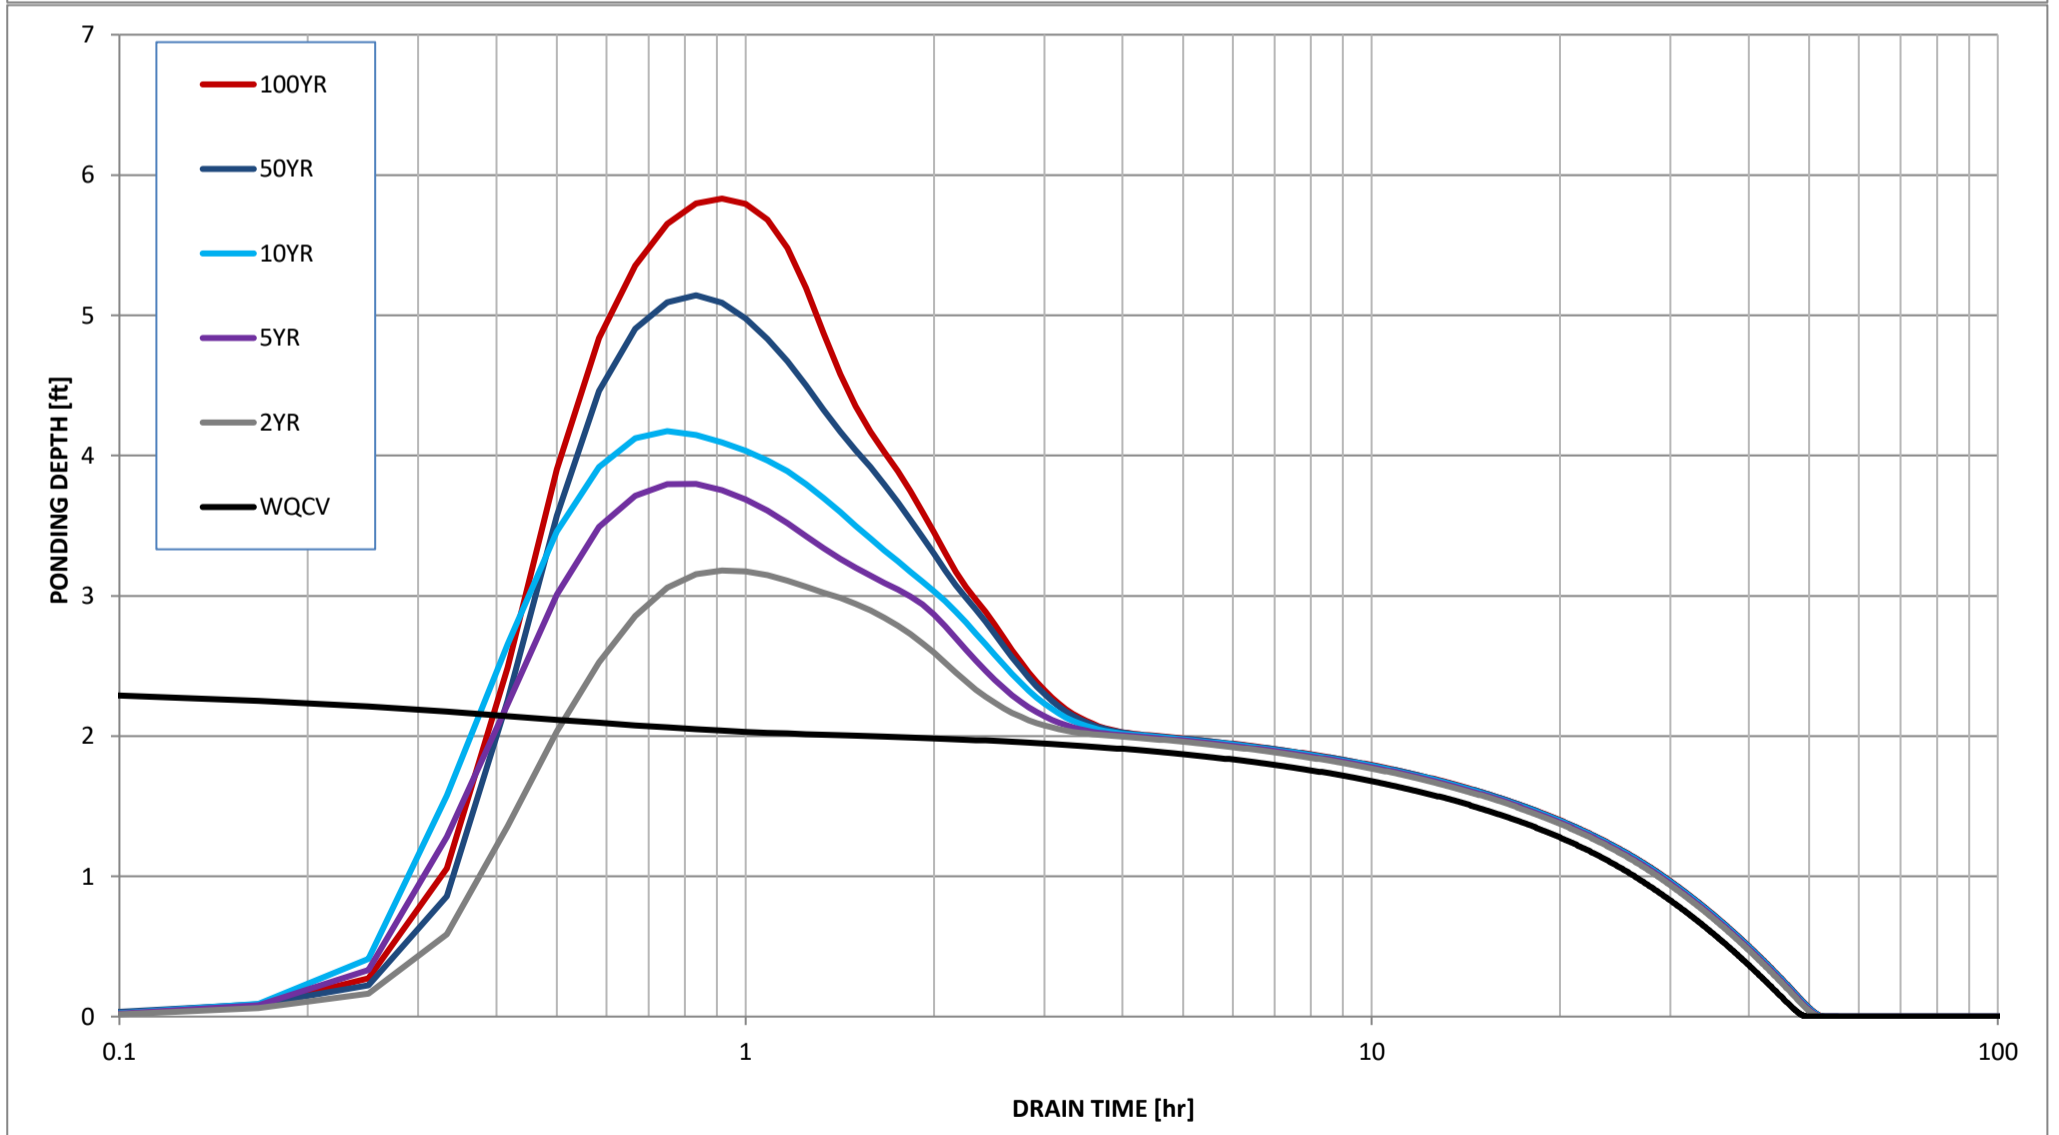

Stormwater Detention and Infiltration Design Data Sheet

Stormwater Detention and Infiltration Design Data Sheet

Stormwater Detention and Infiltration Design Data Sheet

Stormwater Detention and Infiltration Design Data Sheet

Stormwater Detention and Infiltration Design Data Sheet