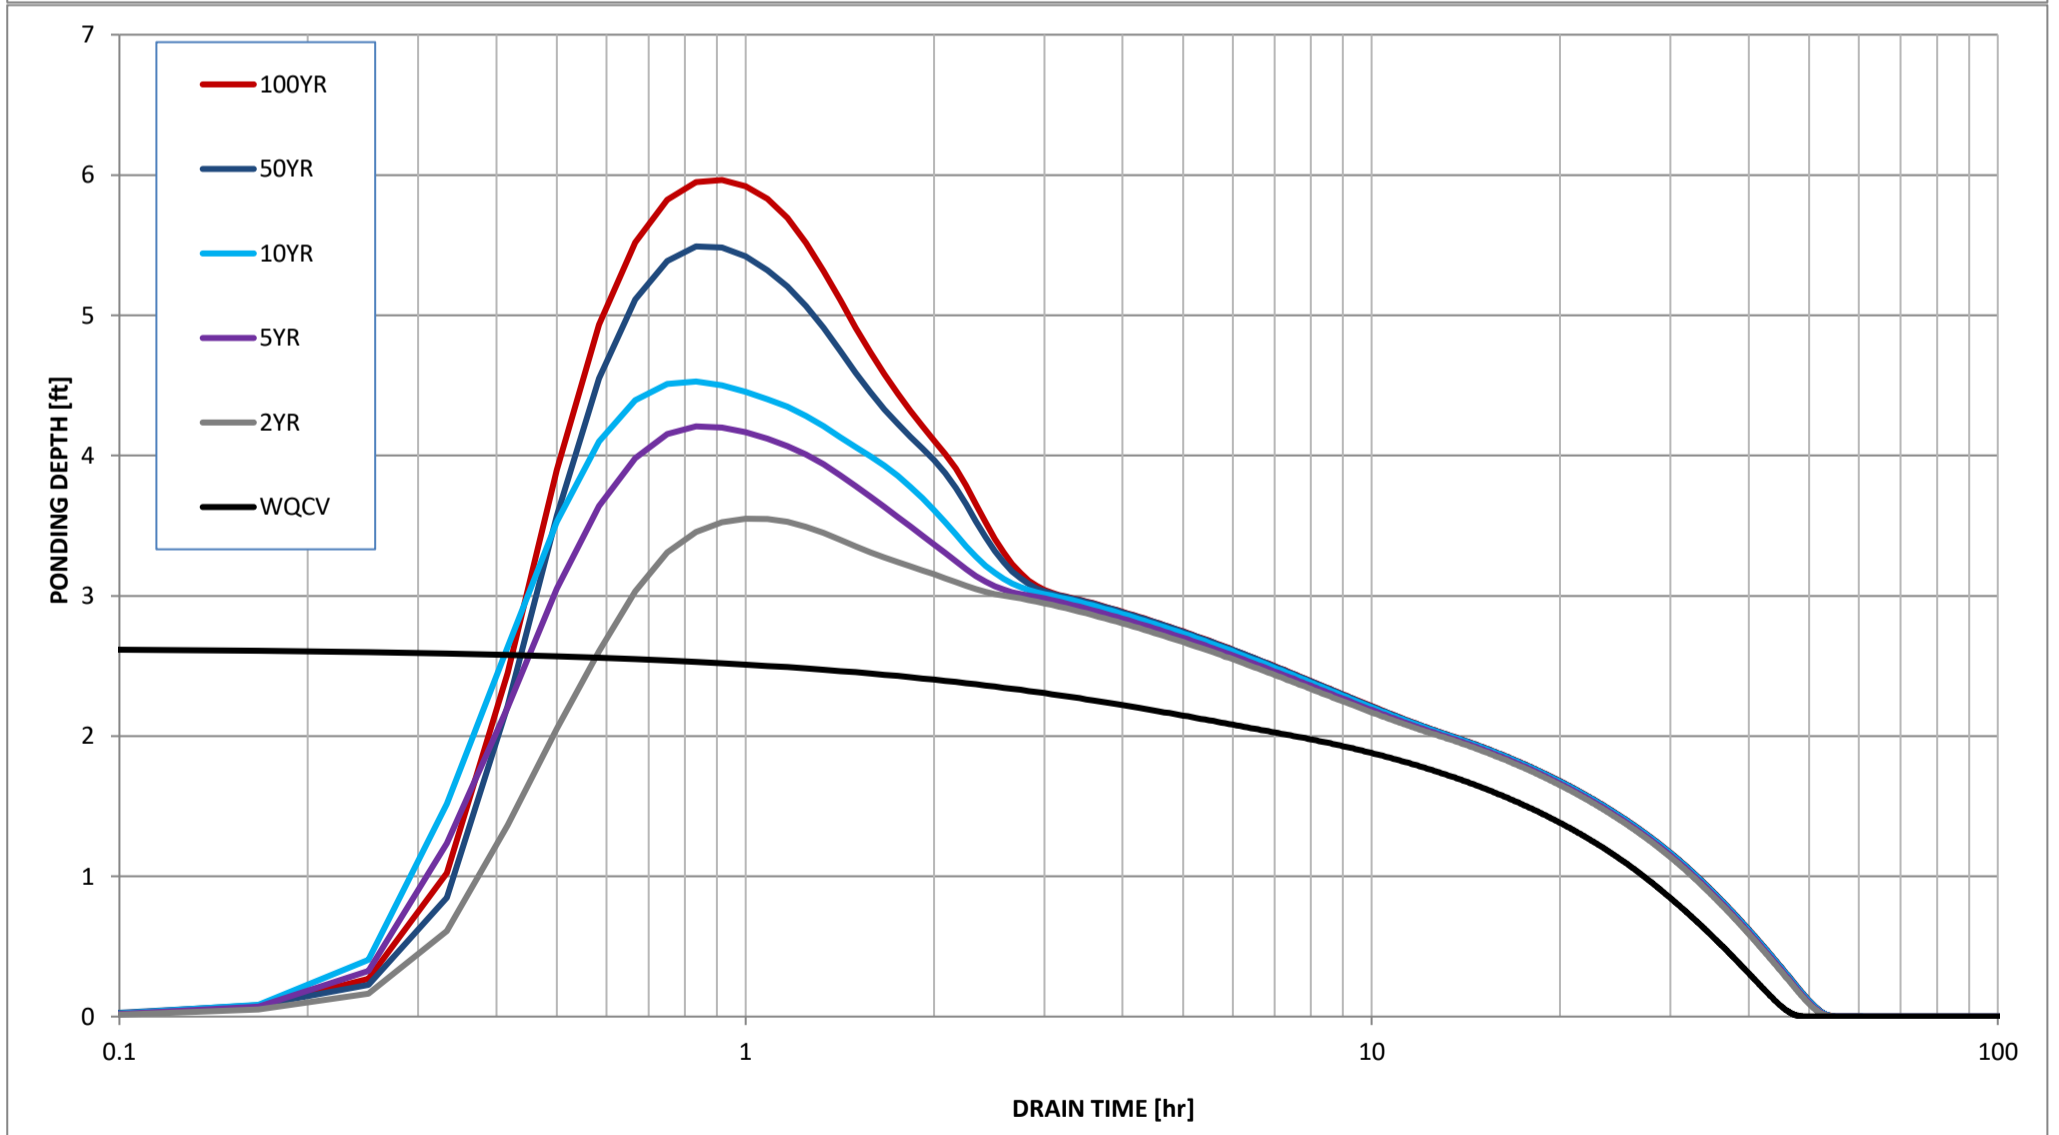

Stormwater Detention and Infiltration Design Data Sheet

Stormwater Detention and Infiltration Design Data Sheet

Stormwater Detention and Infiltration Design Data Sheet

Stormwater Detention and Infiltration Design Data Sheet

Stormwater Detention and Infiltration Design Data Sheet