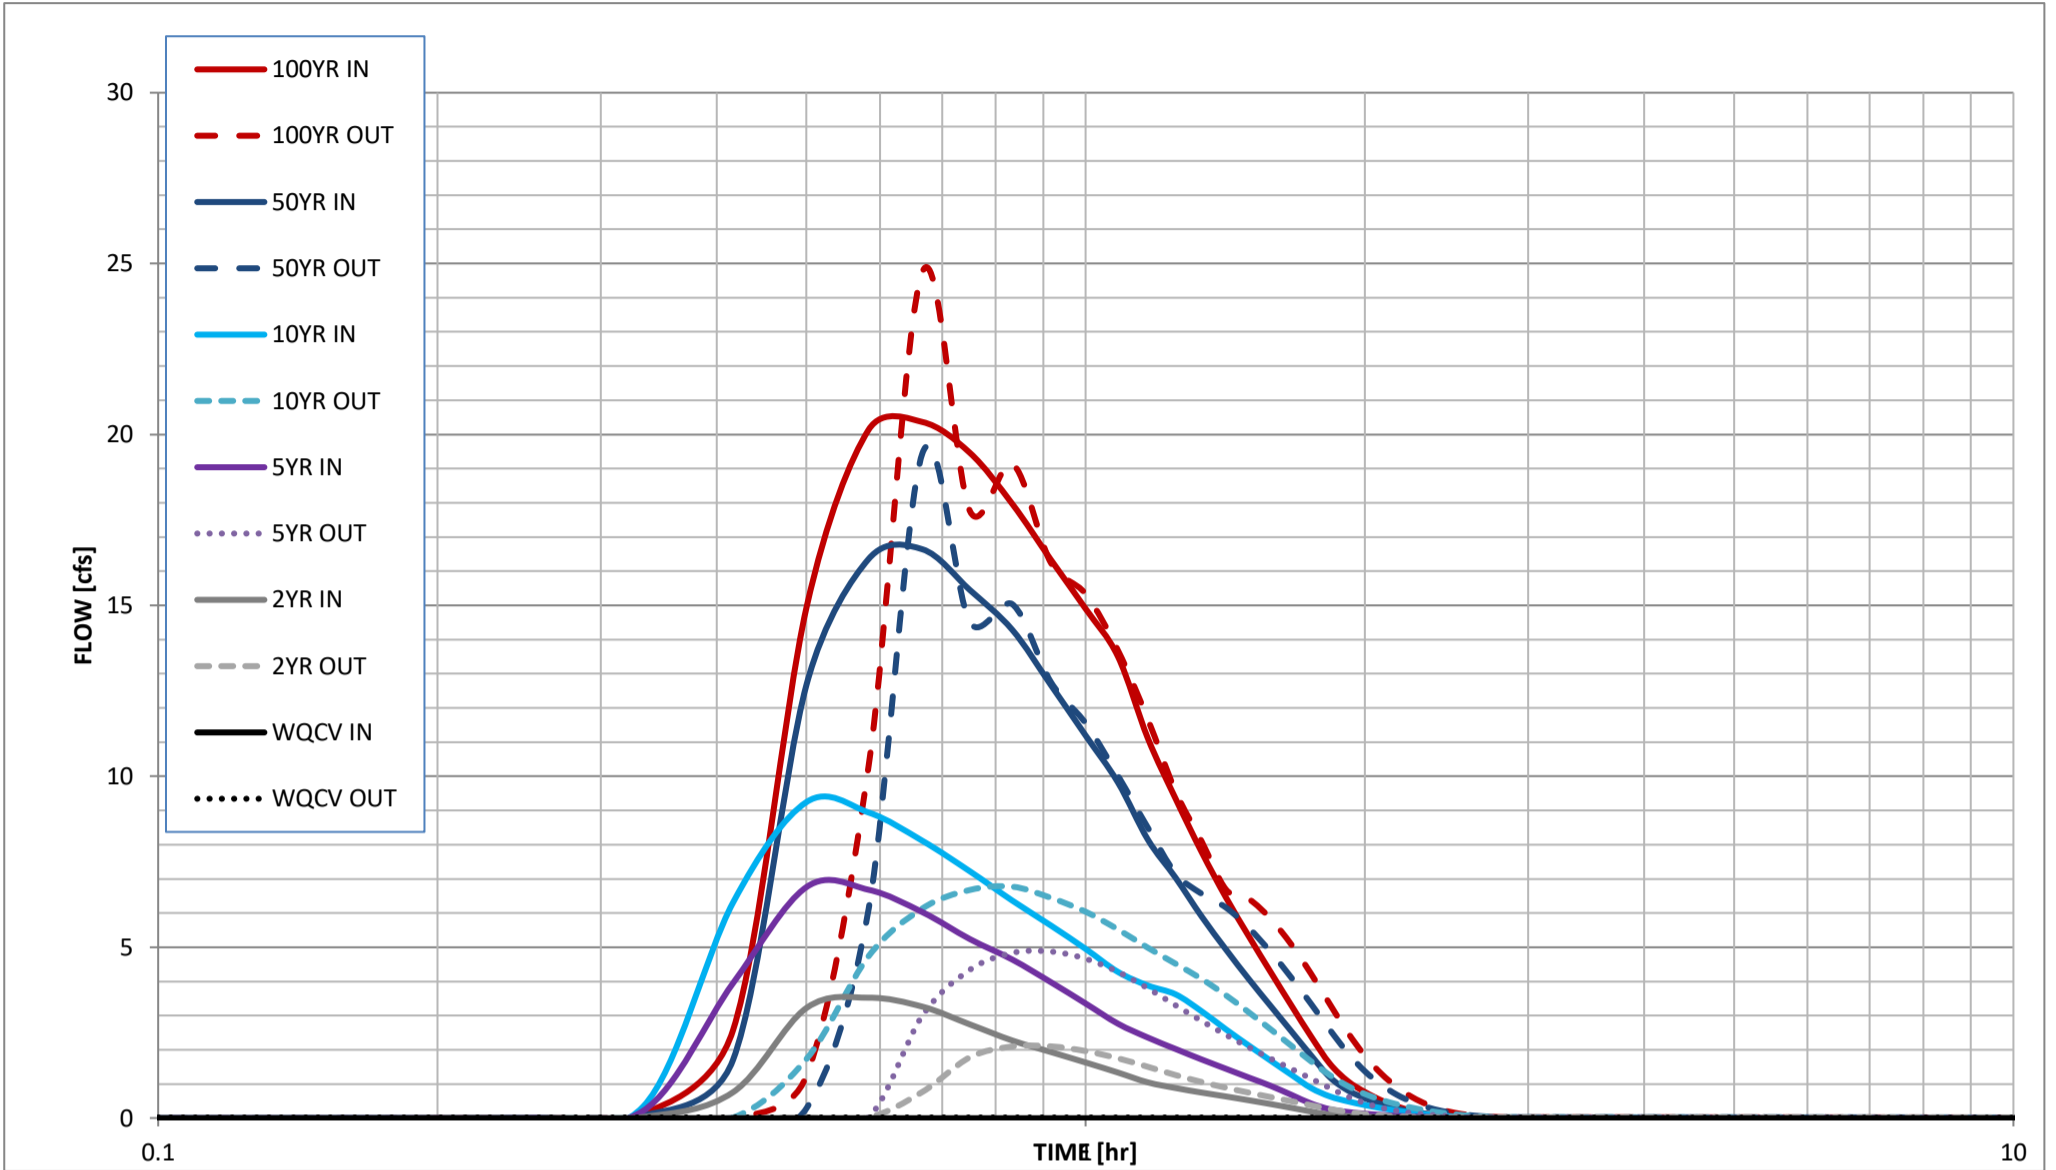

Stormwater Detention and Infiltration Design Data Sheet

Stormwater Detention and Infiltration Design Data Sheet

Stormwater Detention and Infiltration Design Data Sheet

Stormwater Detention and Infiltration Design Data Sheet

Stormwater Detention and Infiltration Design Data Sheet