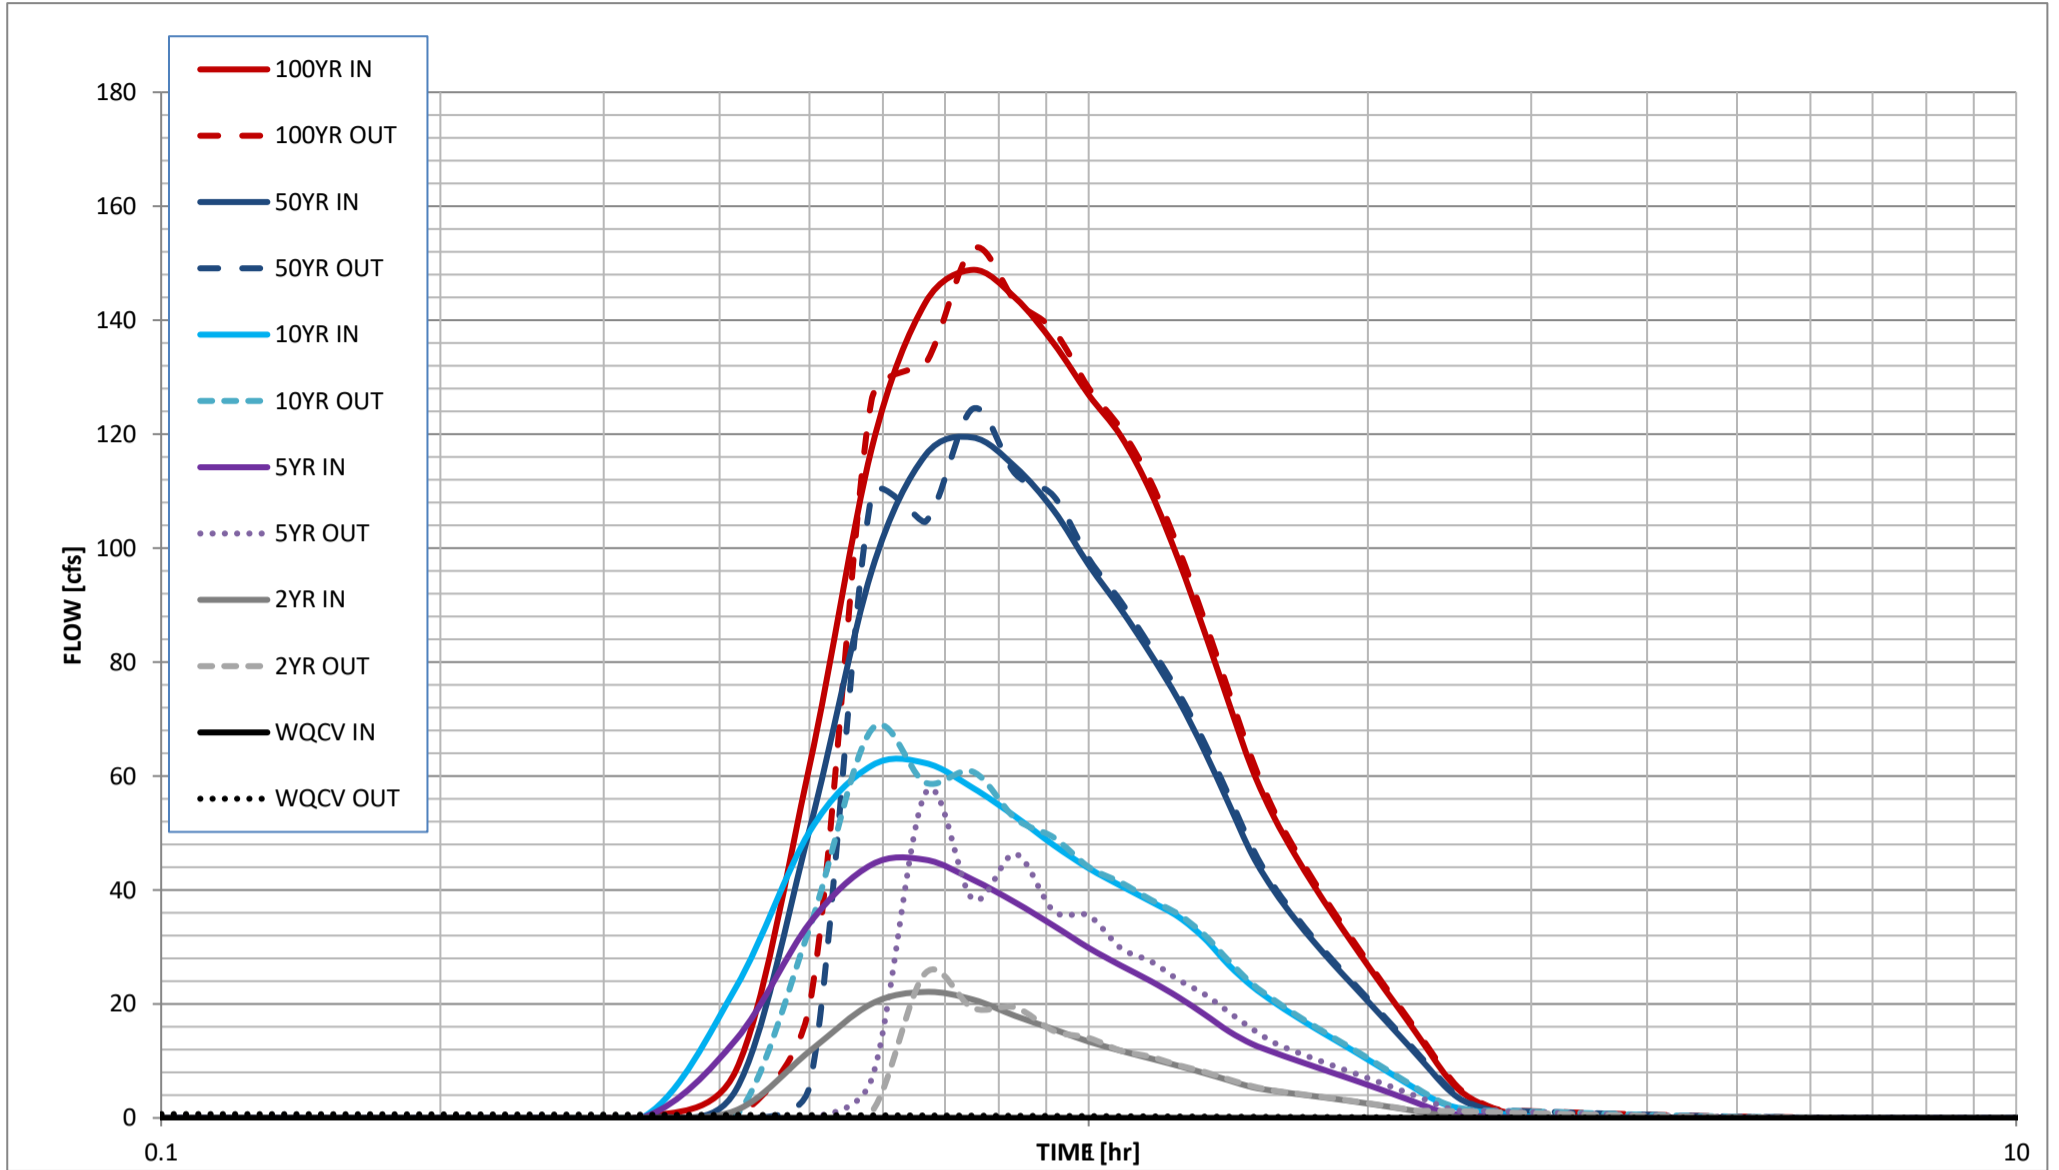

Stormwater Detention and Infiltration Design Data Sheet

Stormwater Detention and Infiltration Design Data Sheet

Stormwater Detention and Infiltration Design Data Sheet

Stormwater Detention and Infiltration Design Data Sheet

Stormwater Detention and Infiltration Design Data Sheet