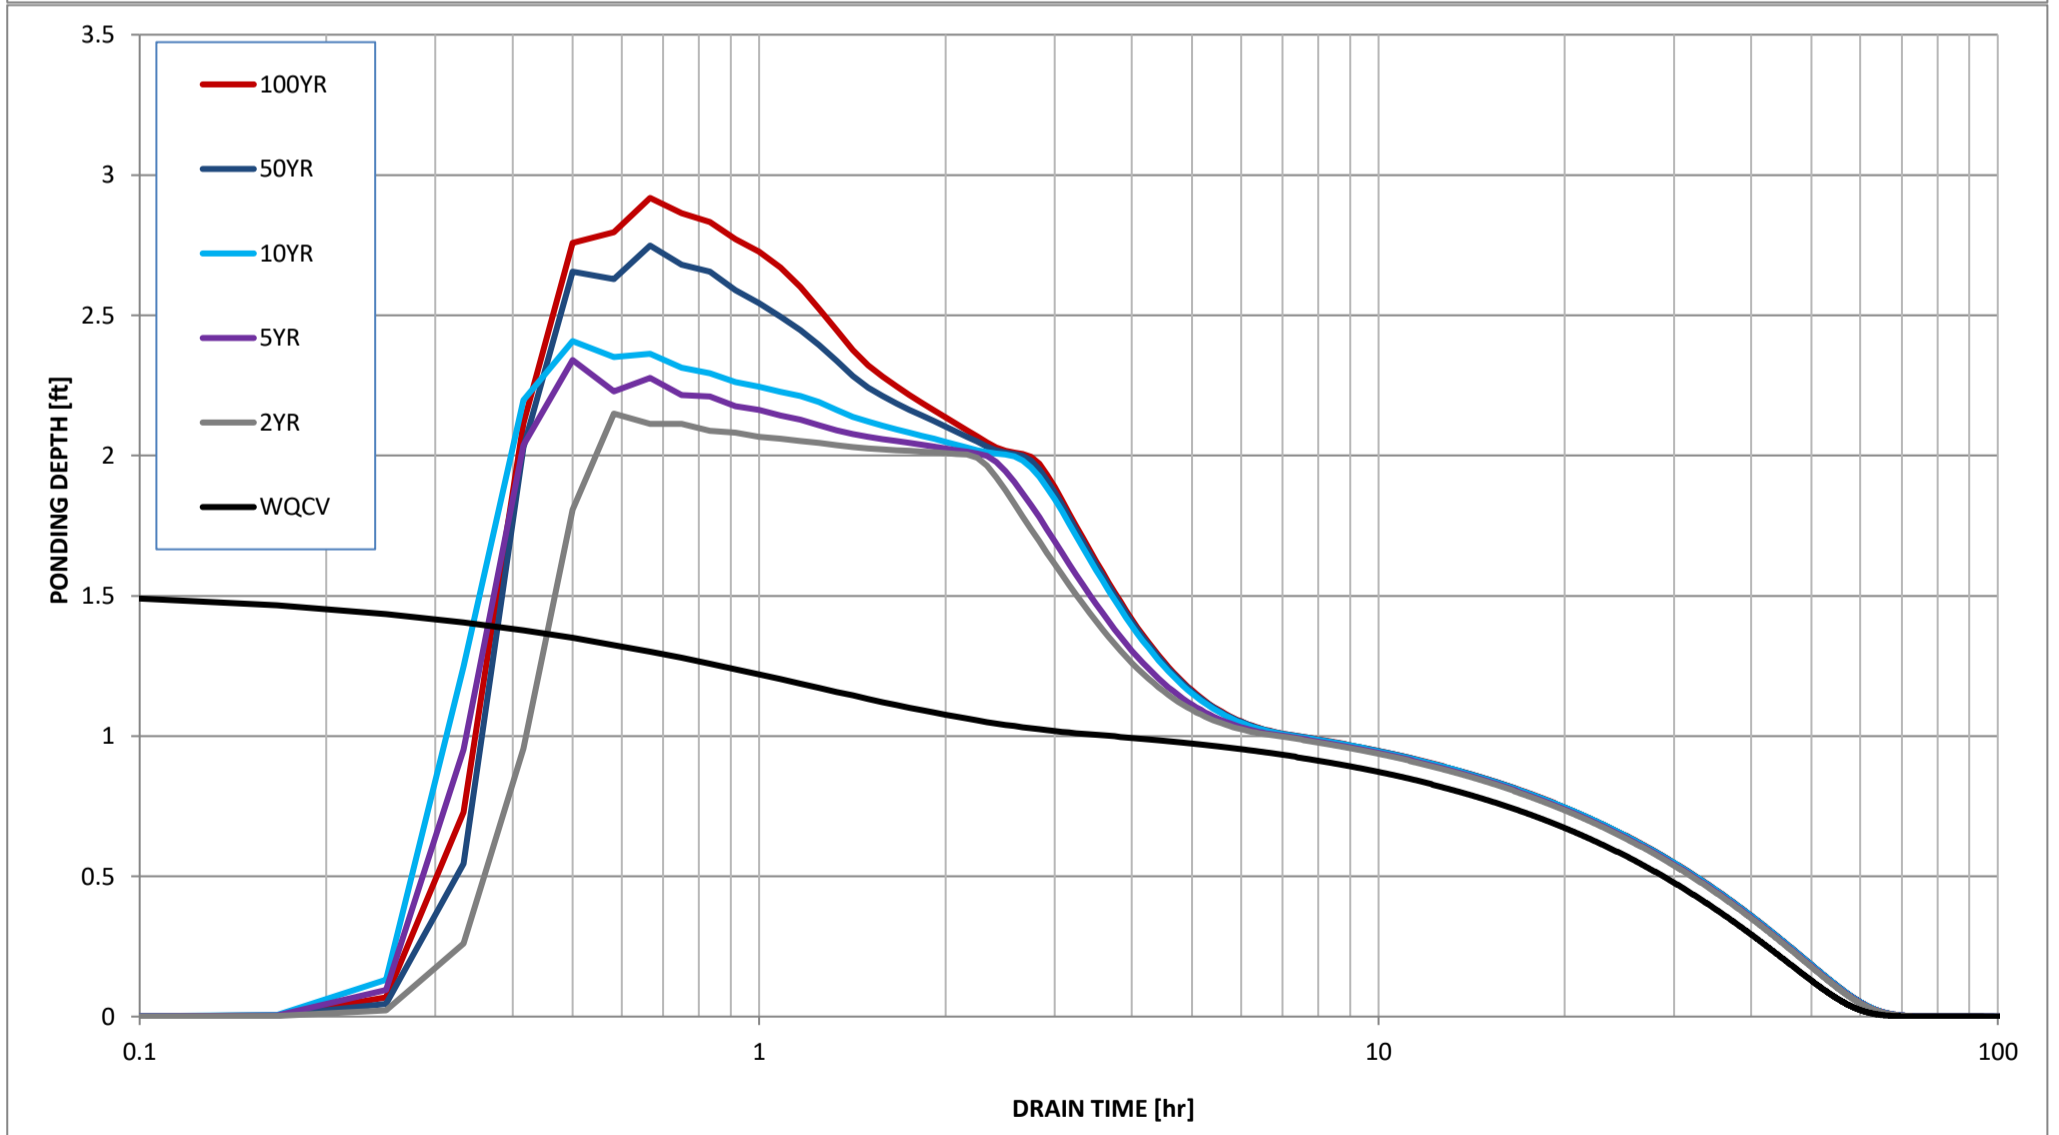

Stormwater Detention and Infiltration Design Data Sheet

Stormwater Detention and Infiltration Design Data Sheet

Stormwater Detention and Infiltration Design Data Sheet

Stormwater Detention and Infiltration Design Data Sheet

Stormwater Detention and Infiltration Design Data Sheet