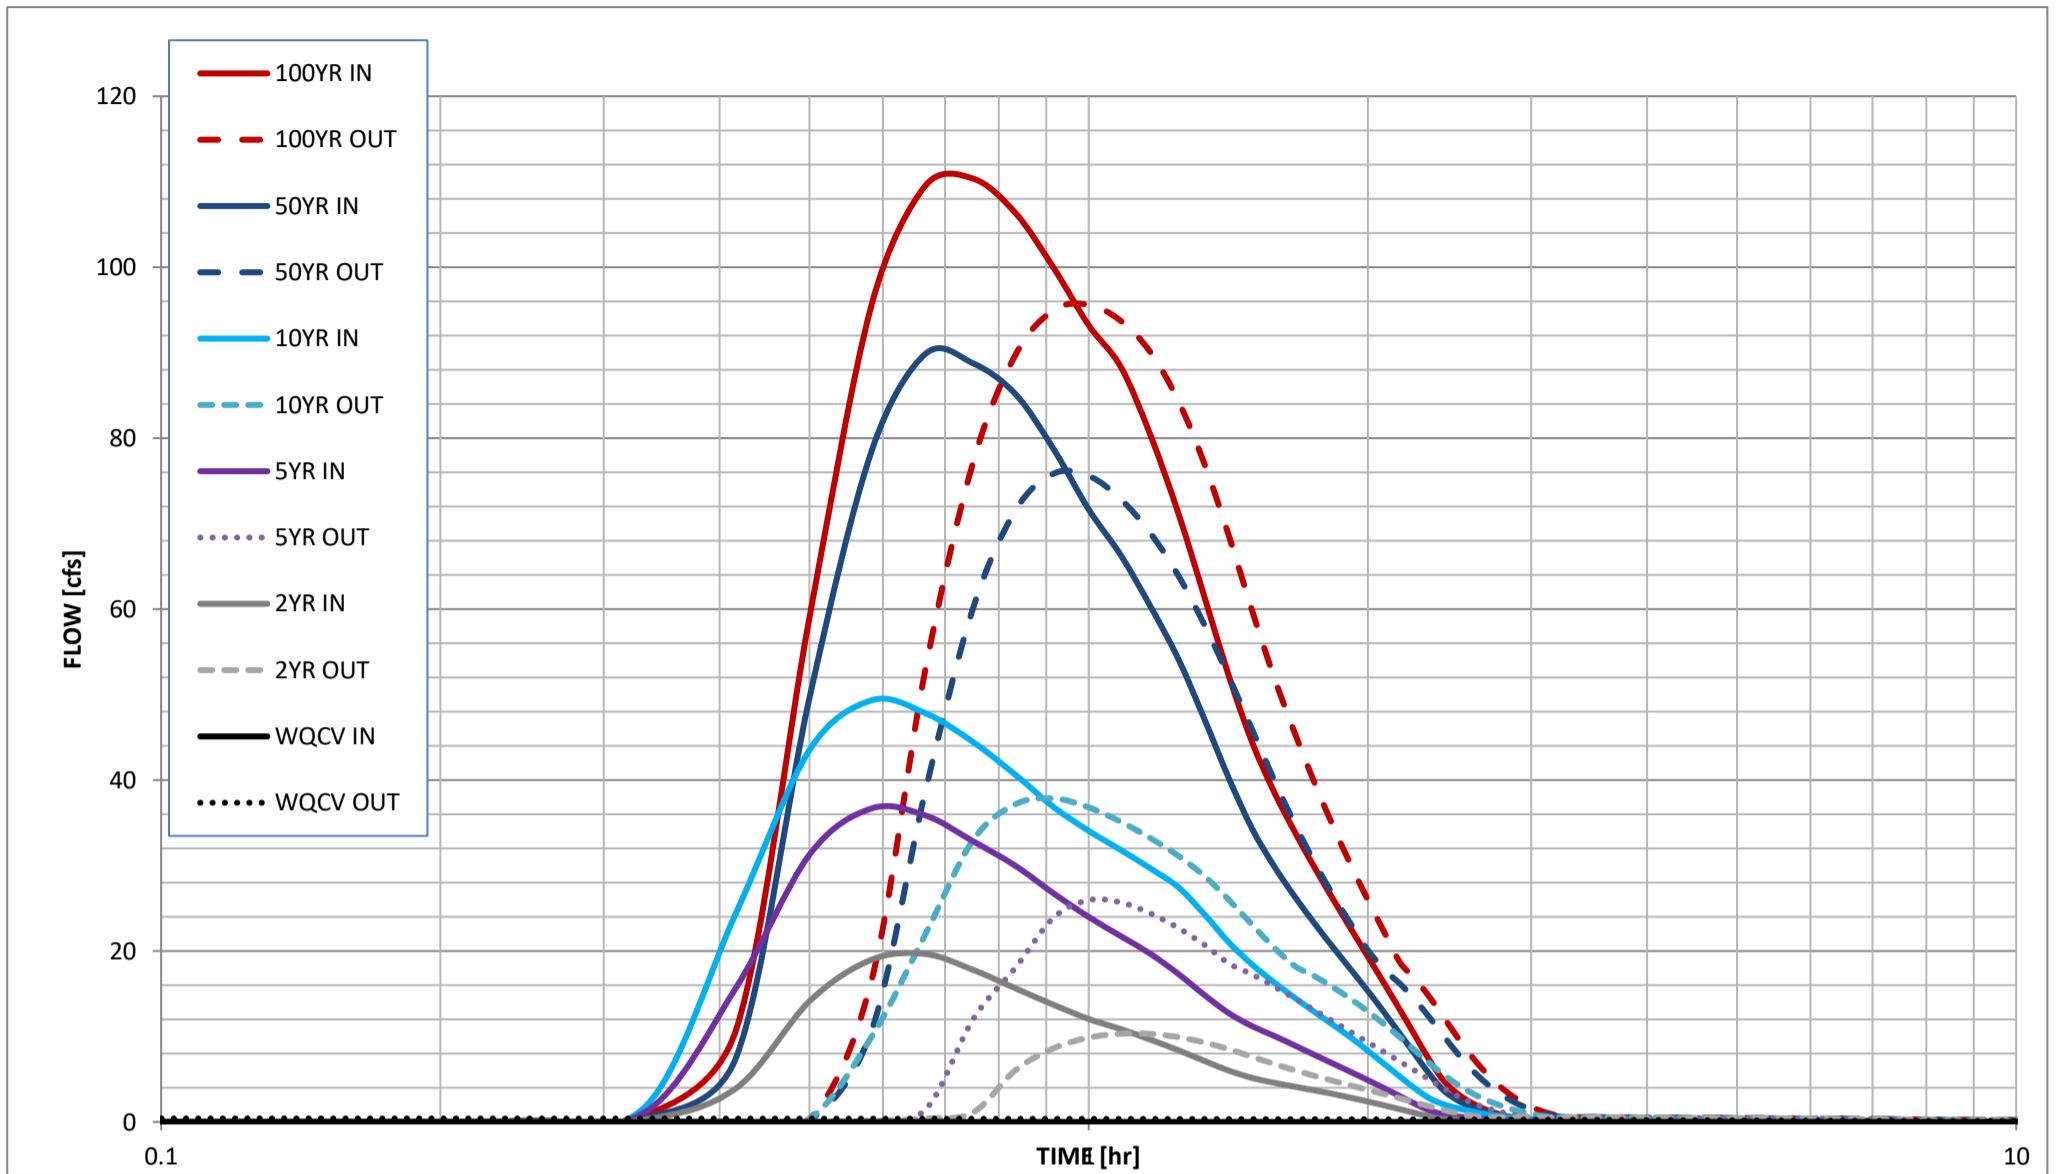

Stormwater Detention and Infiltration Design Data Sheet

Stormwater Detention and Infiltration Design Data Sheet

Stormwater Detention and Infiltration Design Data Sheet

Stormwater Detention and Infiltration Design Data Sheet

Stormwater Detention and Infiltration Design Data Sheet