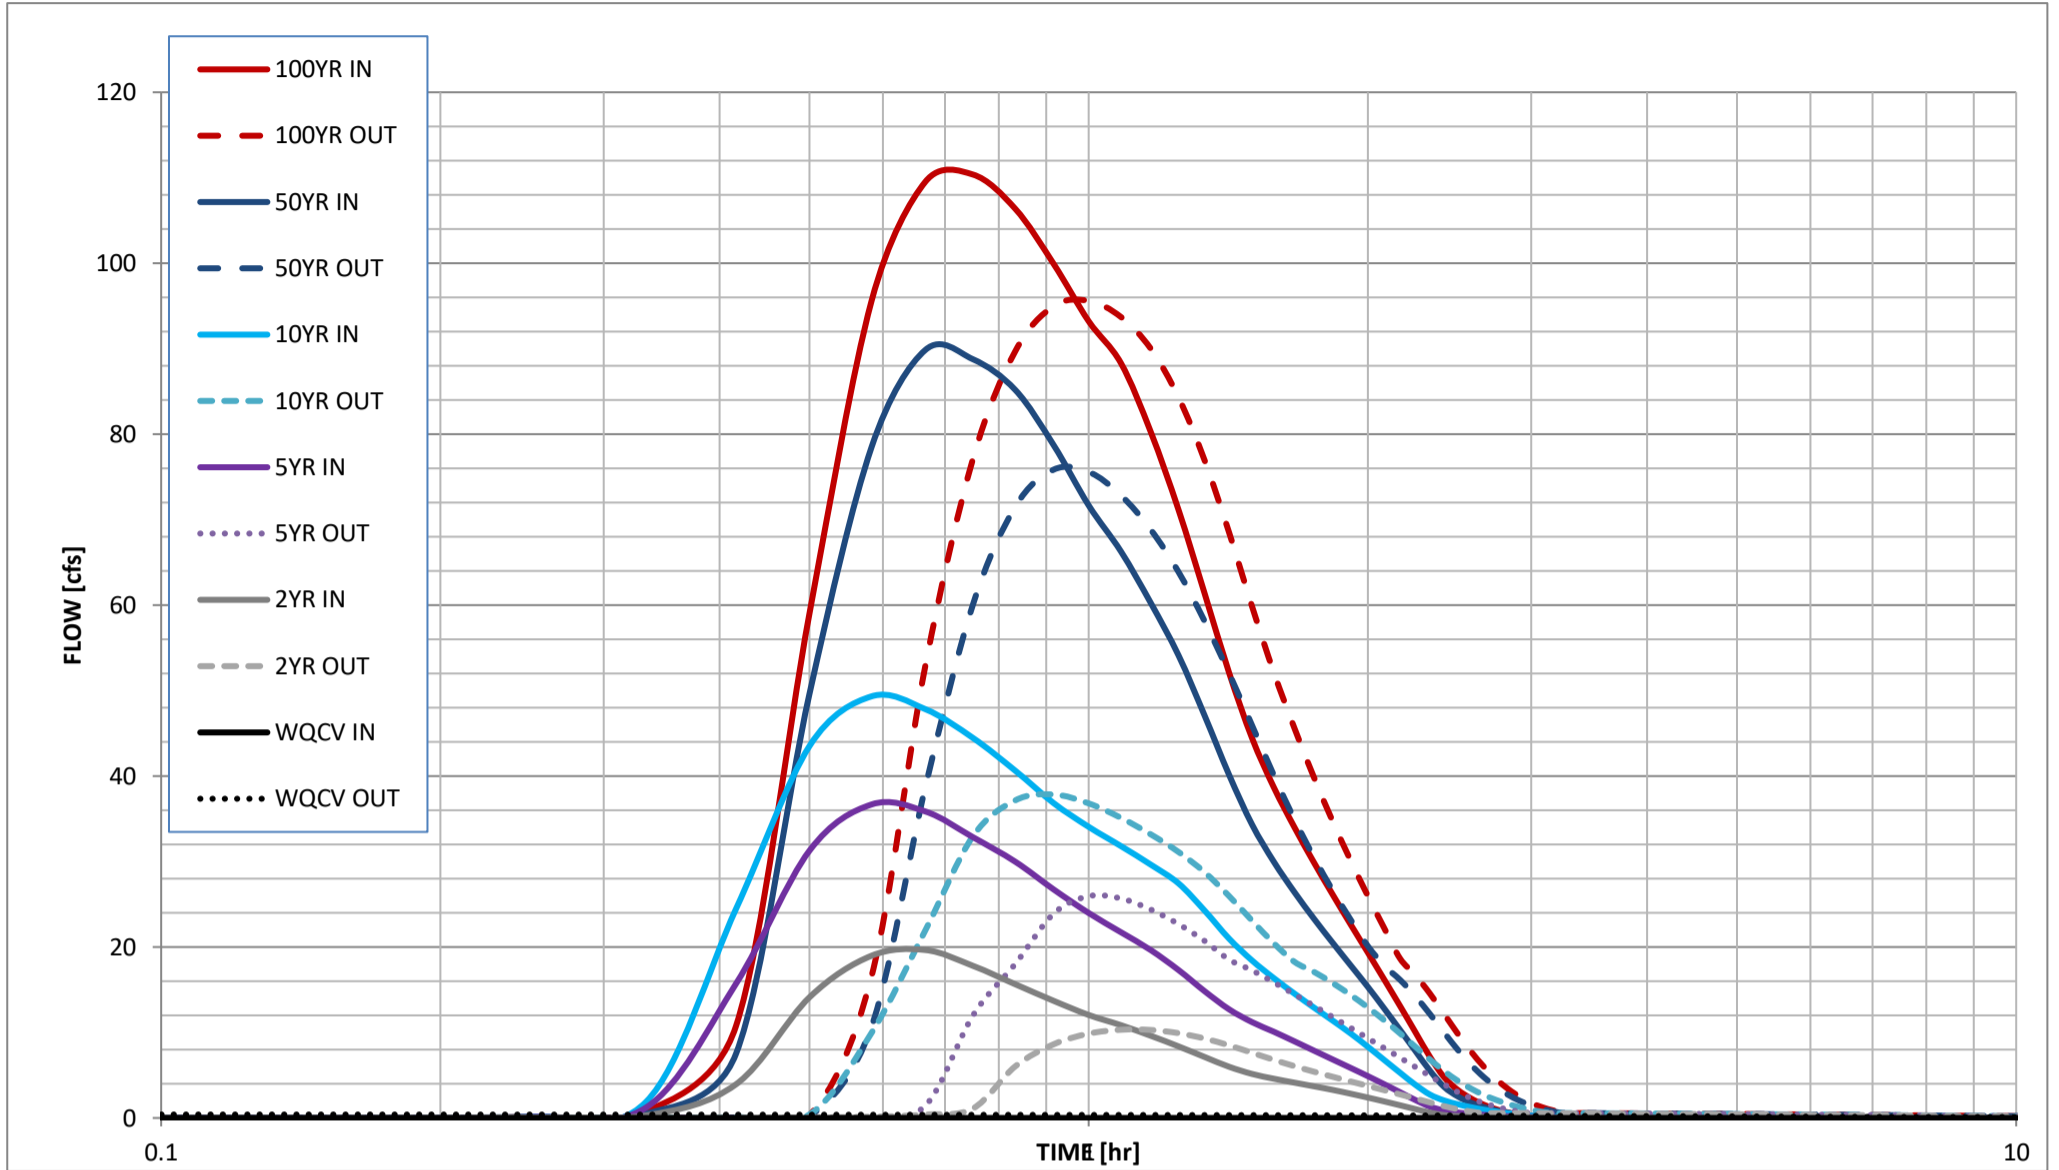

Stormwater Detention and Infiltration Design Data Sheet

Stormwater Detention and Infiltration Design Data Sheet

Stormwater Detention and Infiltration Design Data Sheet

Stormwater Detention and Infiltration Design Data Sheet

Stormwater Detention and Infiltration Design Data Sheet