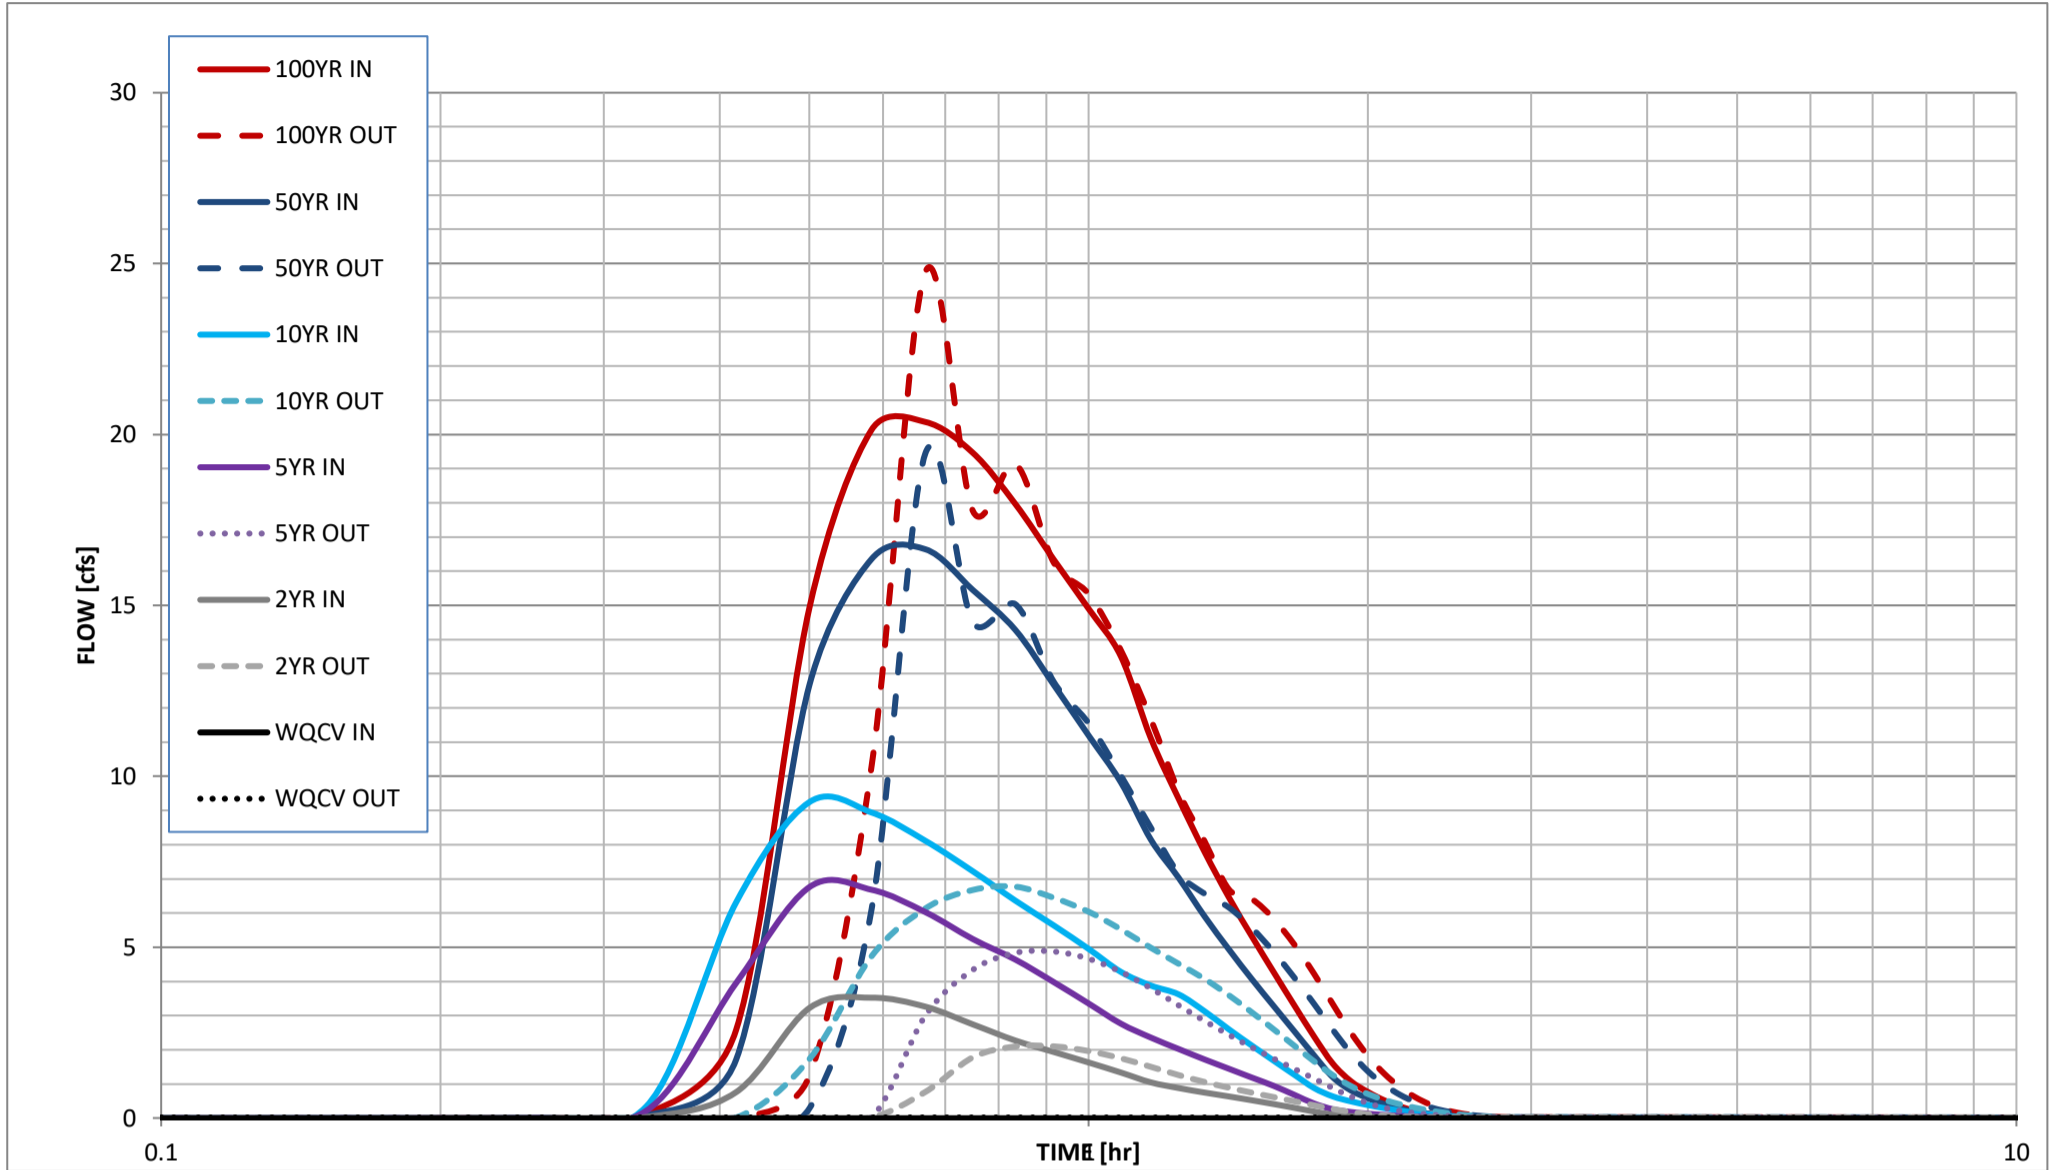

Stormwater Detention and Infiltration Design Data Sheet

Stormwater Detention and Infiltration Design Data Sheet

Stormwater Detention and Infiltration Design Data Sheet

Stormwater Detention and Infiltration Design Data Sheet

Stormwater Detention and Infiltration Design Data Sheet