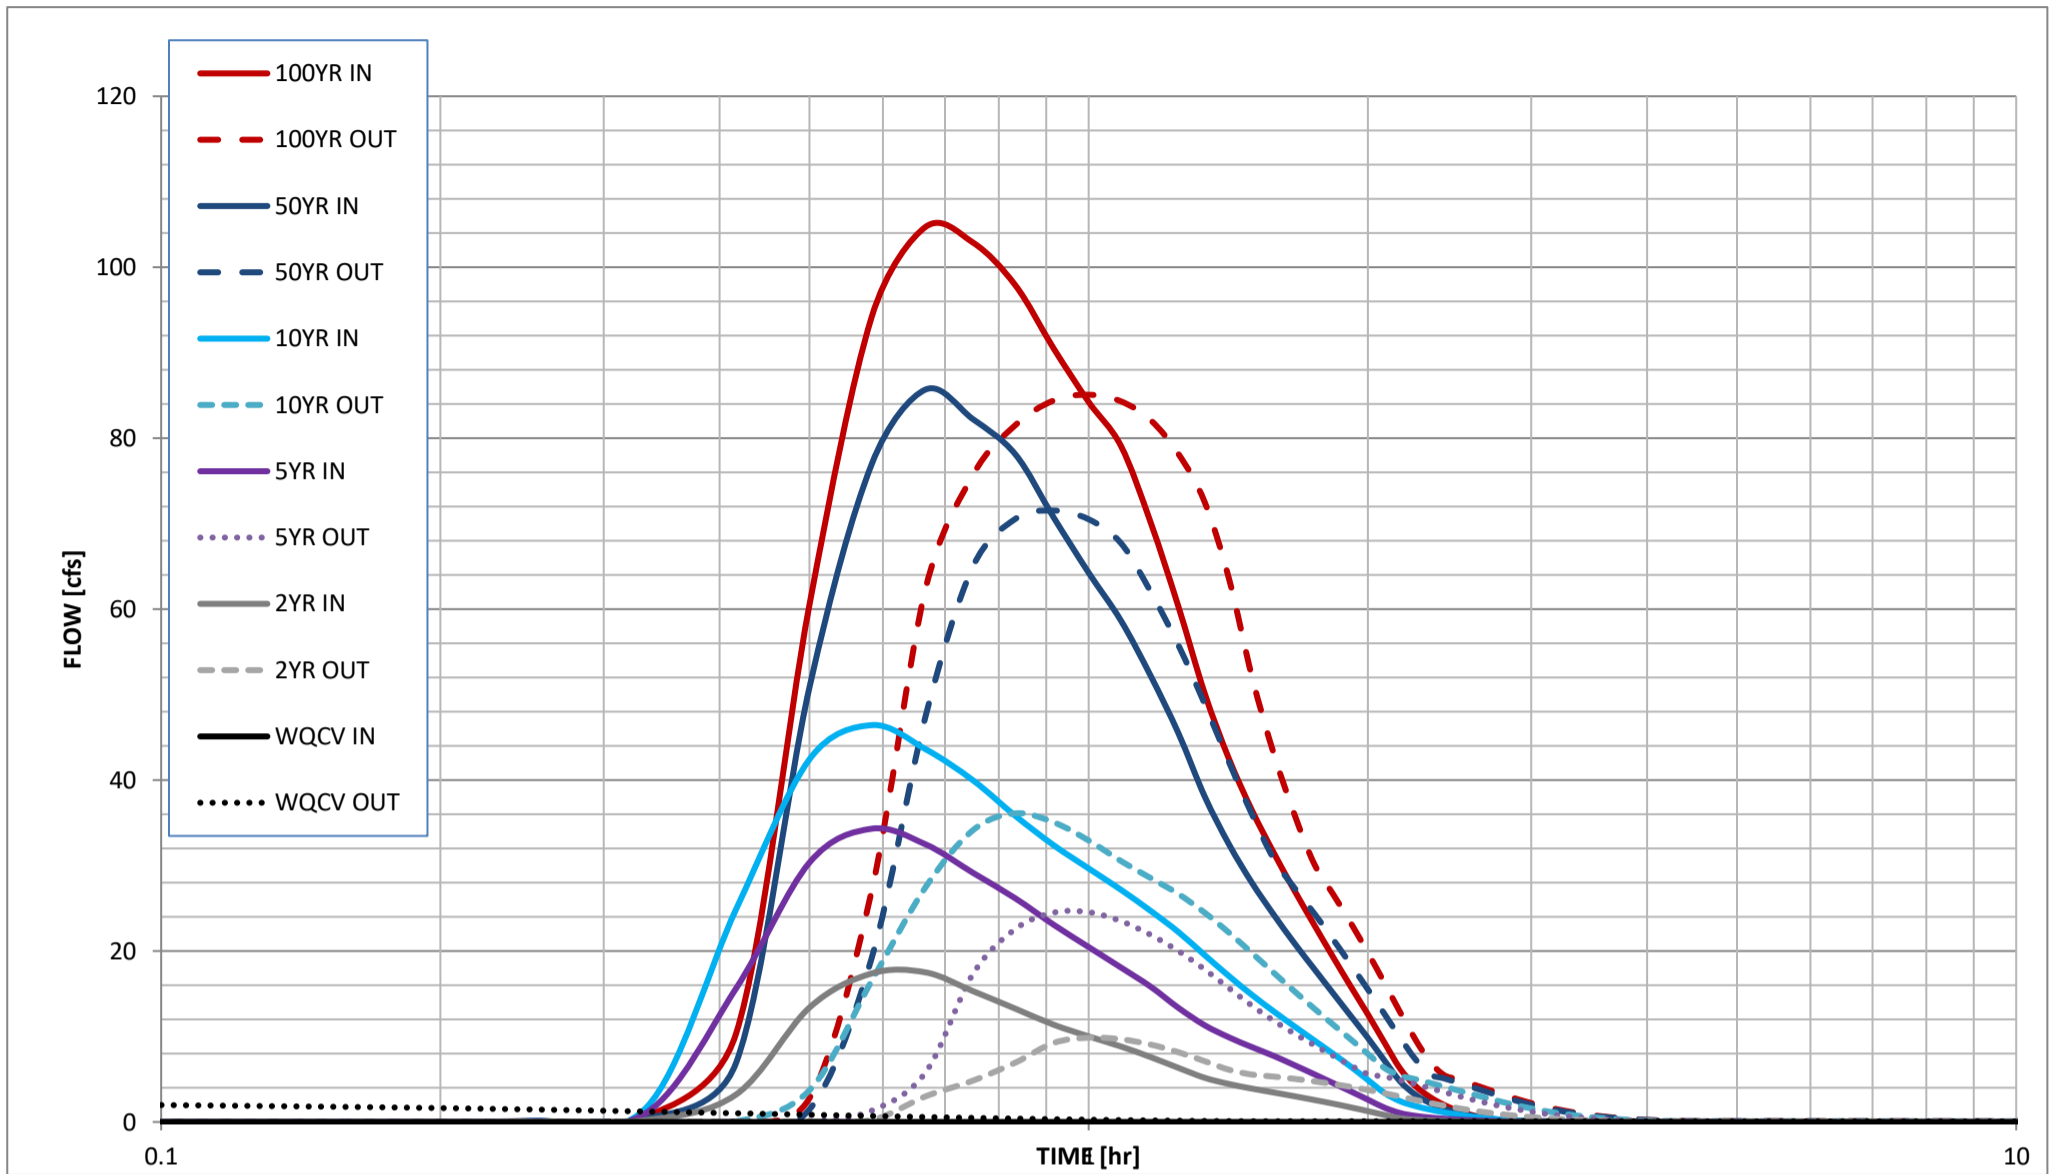

Stormwater Detention and Infiltration Design Data Sheet

Stormwater Detention and Infiltration Design Data Sheet

Stormwater Detention and Infiltration Design Data Sheet

Stormwater Detention and Infiltration Design Data Sheet

Stormwater Detention and Infiltration Design Data Sheet