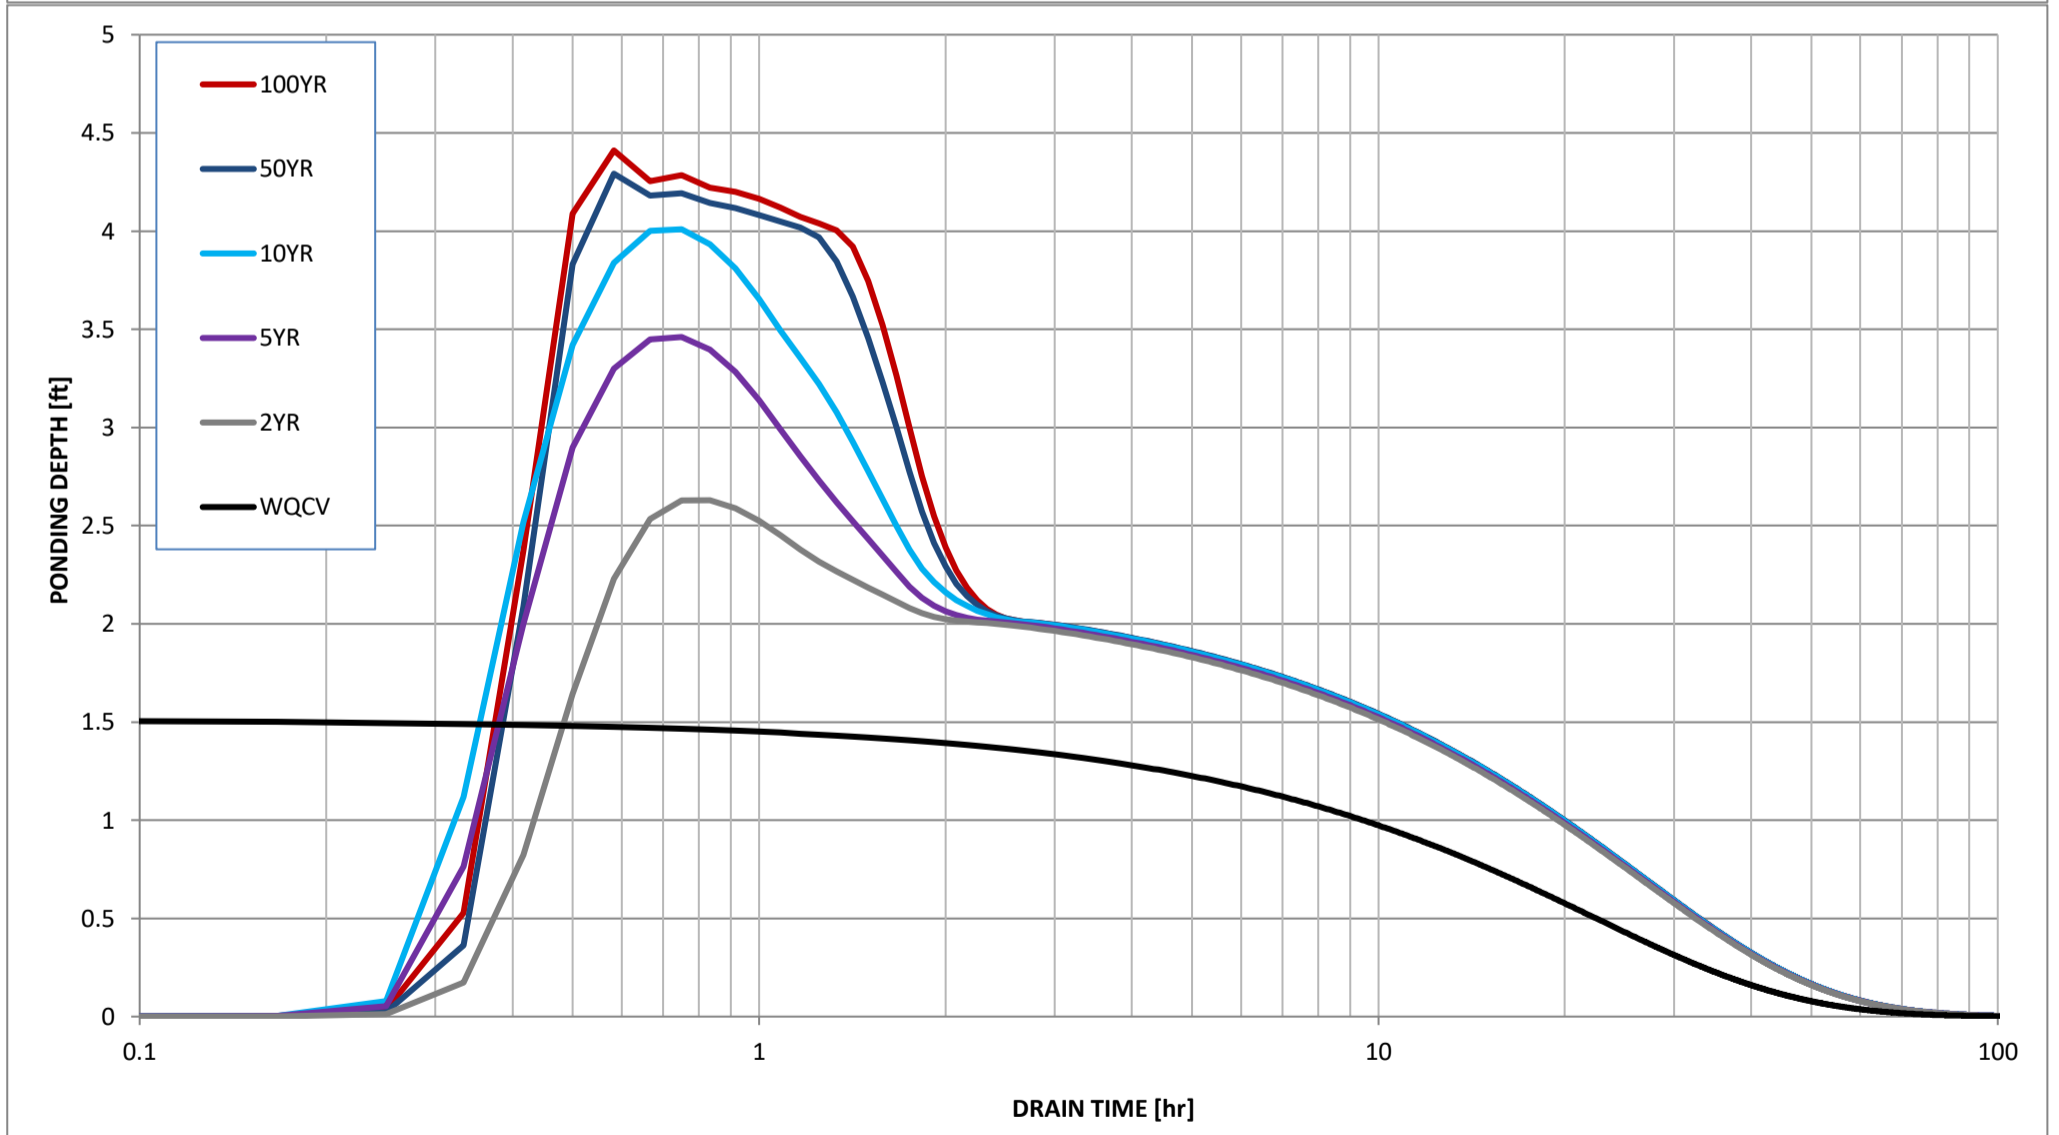

Stormwater Detention and Infiltration Design Data Sheet

Stormwater Detention and Infiltration Design Data Sheet

Stormwater Detention and Infiltration Design Data Sheet

Stormwater Detention and Infiltration Design Data Sheet

Stormwater Detention and Infiltration Design Data Sheet