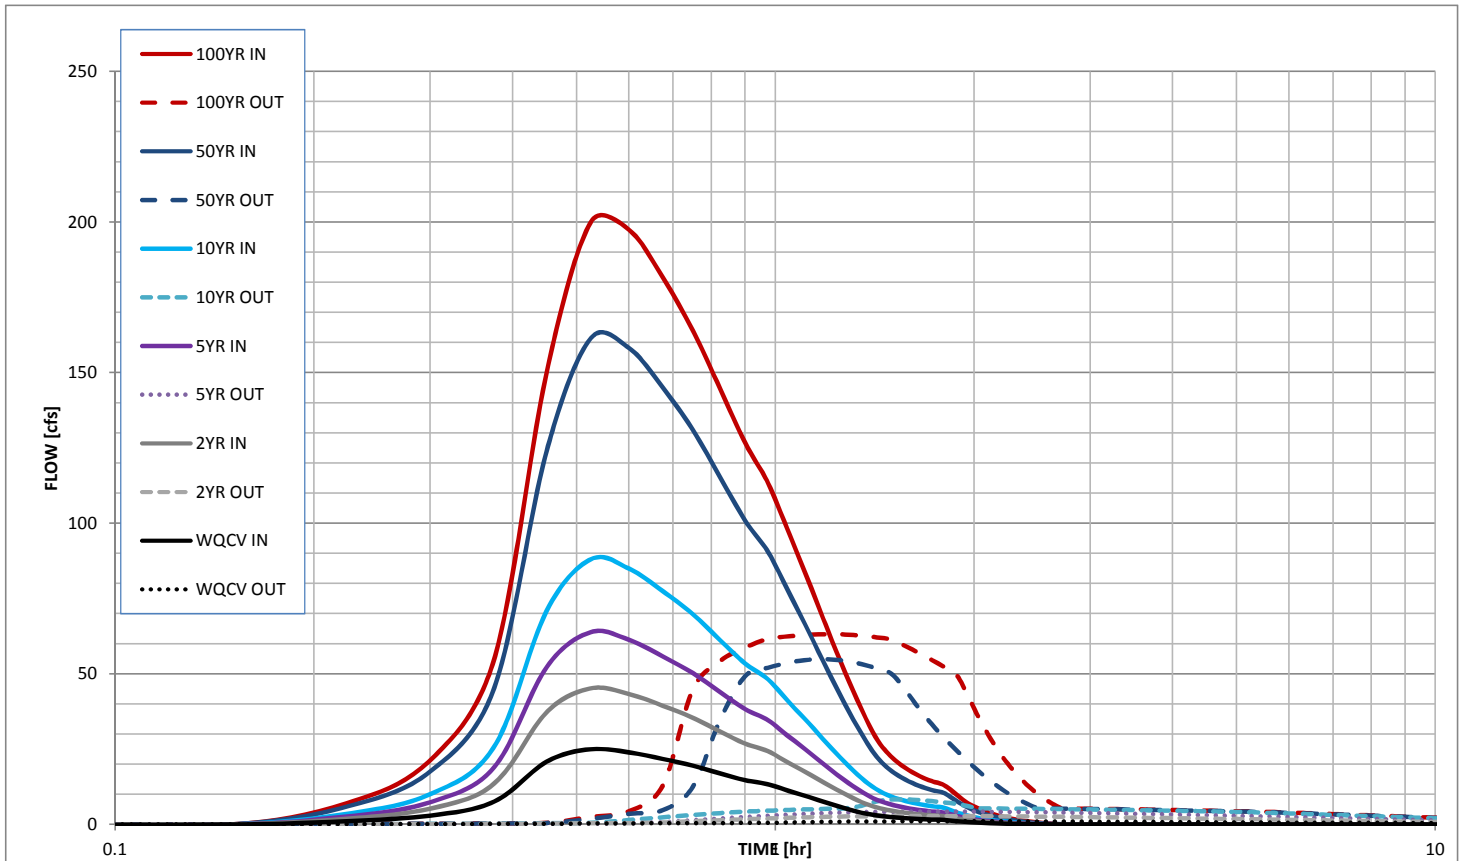

# Stormwater Detention and Infiltration Design Data Sheet