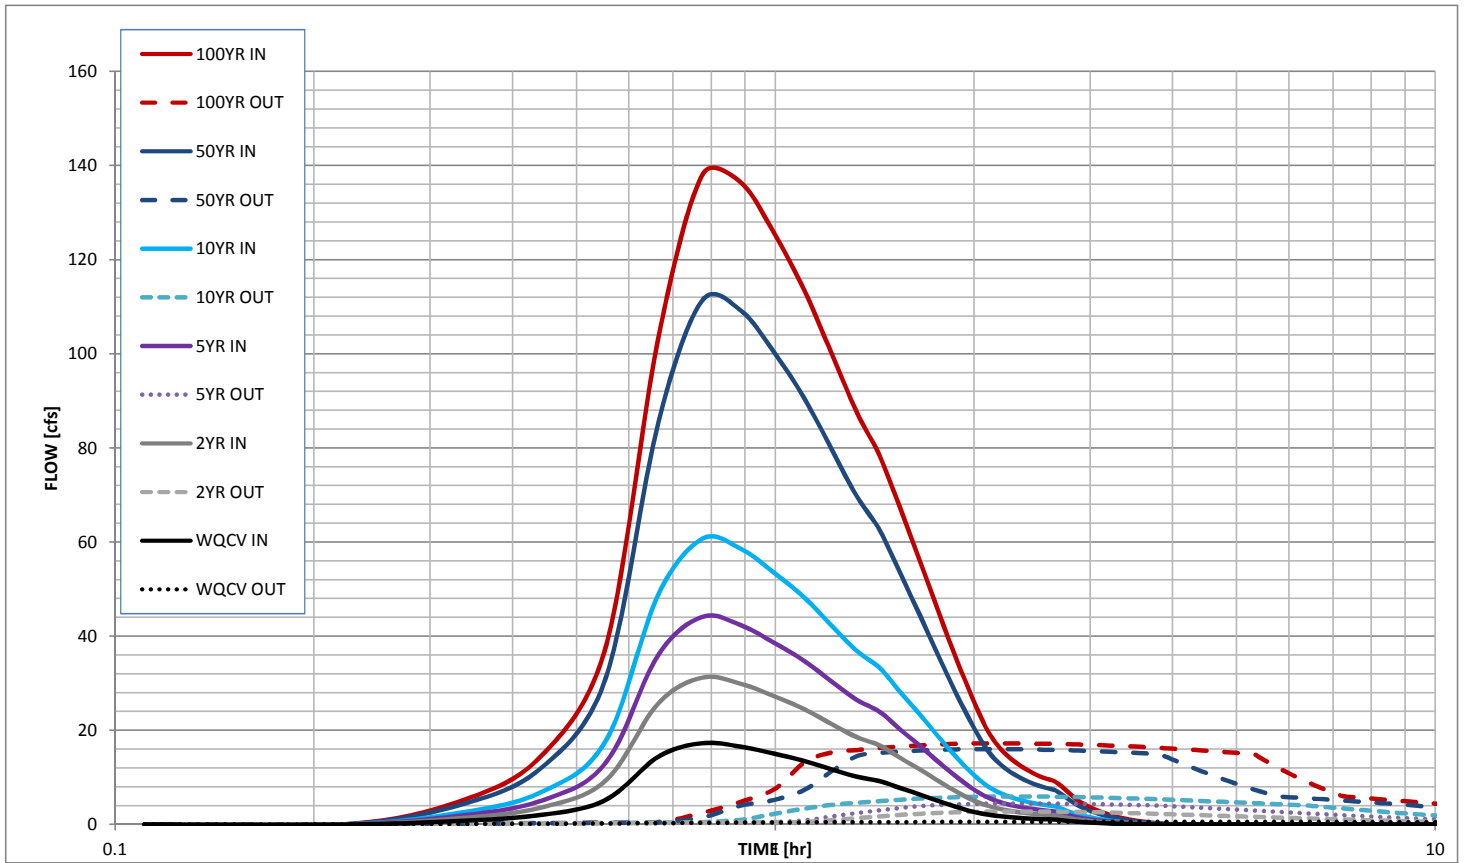

# Stormwater Detention and Infiltration Design Data Sheet