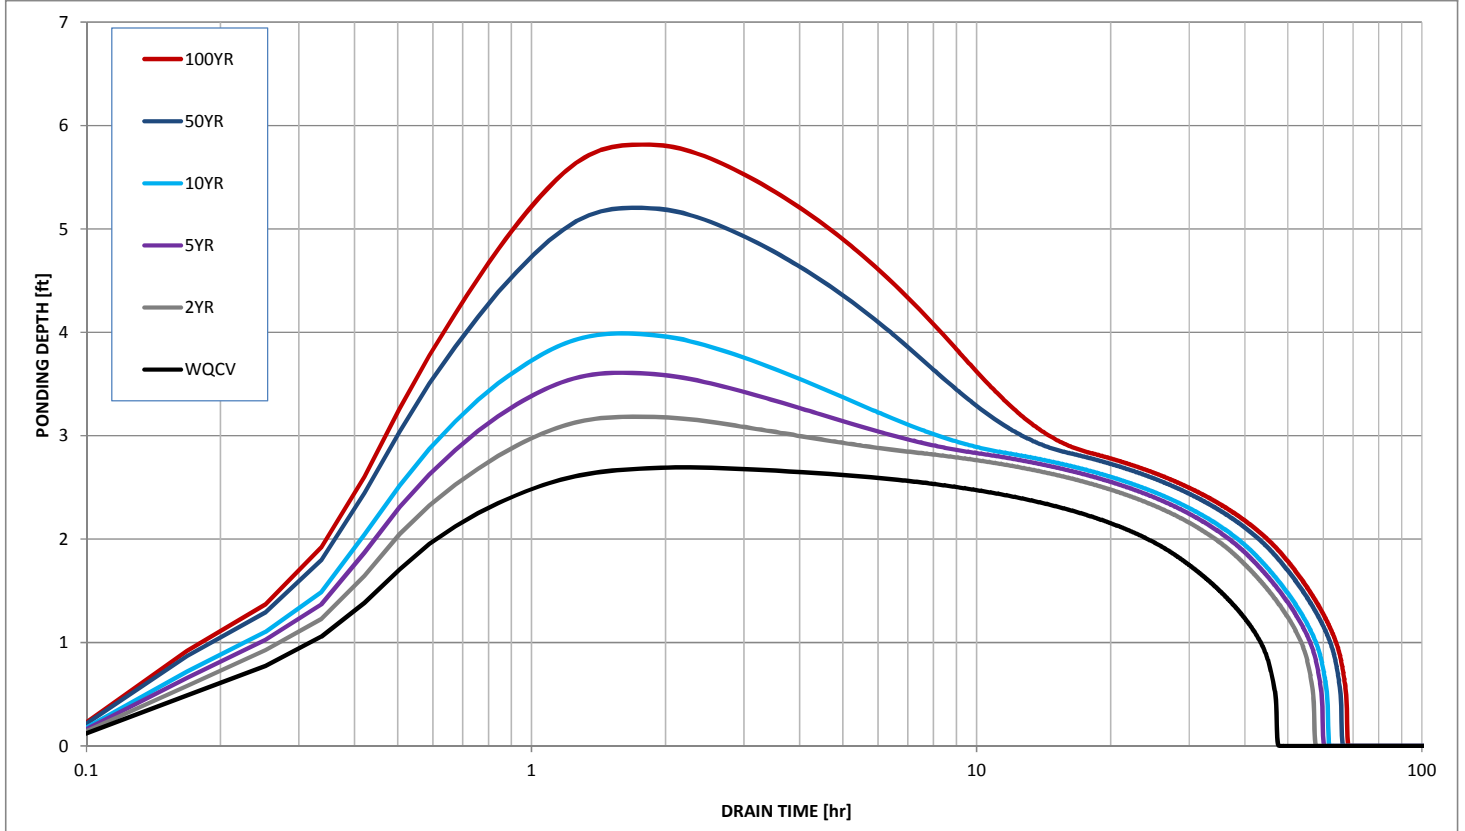

Stormwater Detention and Infiltration Design Data Sheet