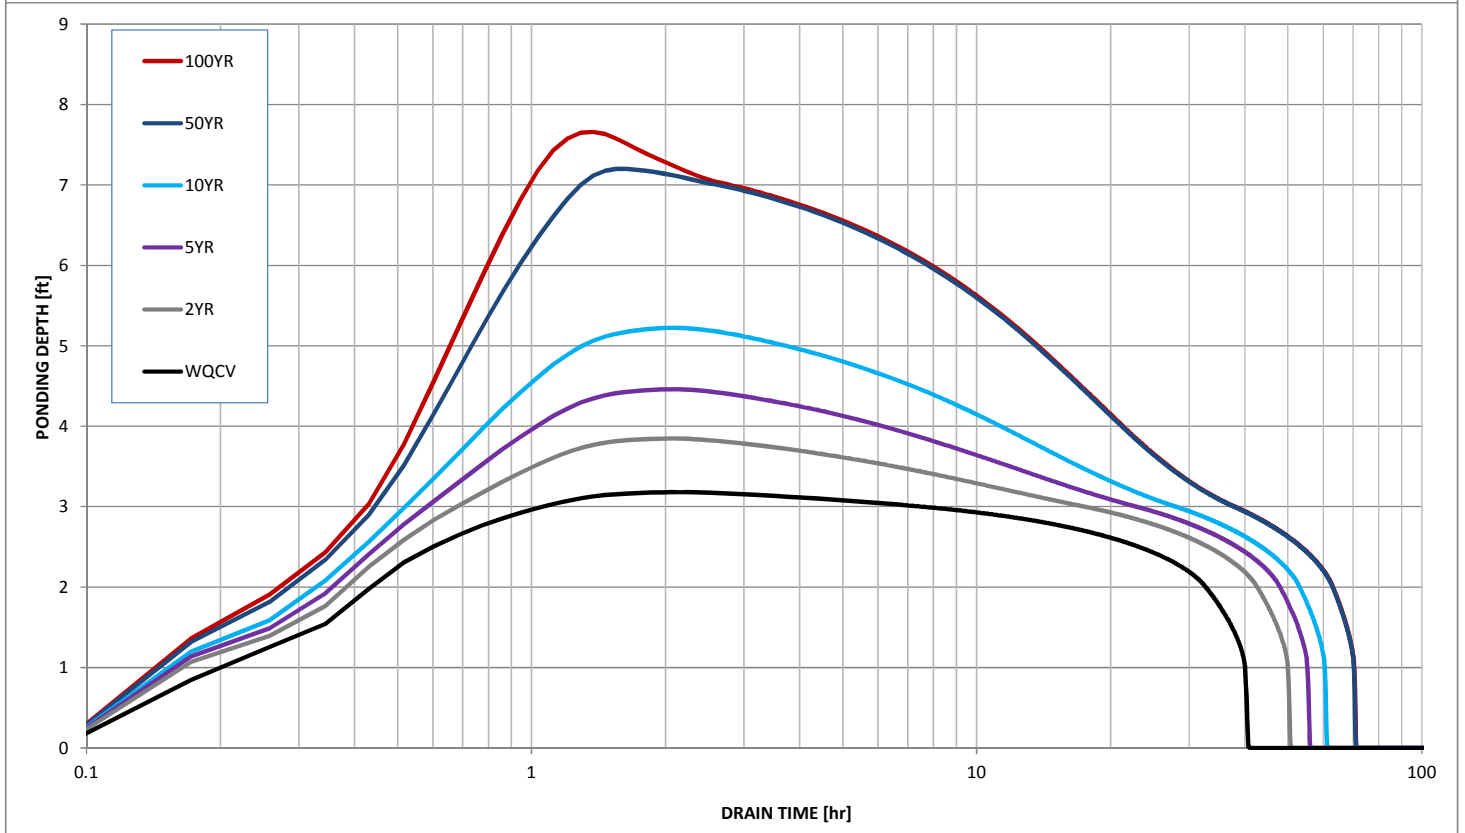

# Stormwater Detention and Infiltration Design Data Sheet