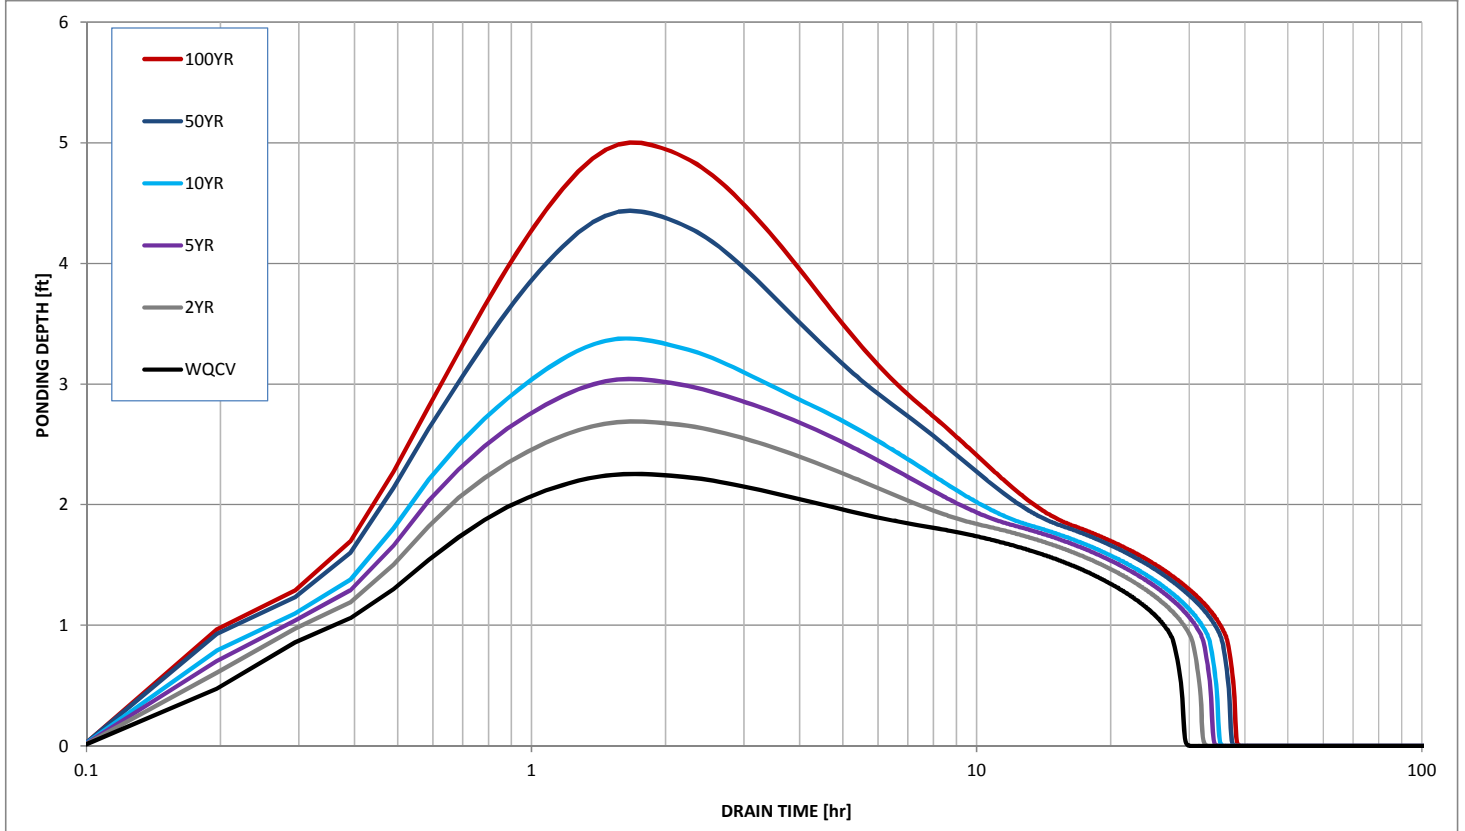

Stormwater Detention and Infiltration Design Data Sheet