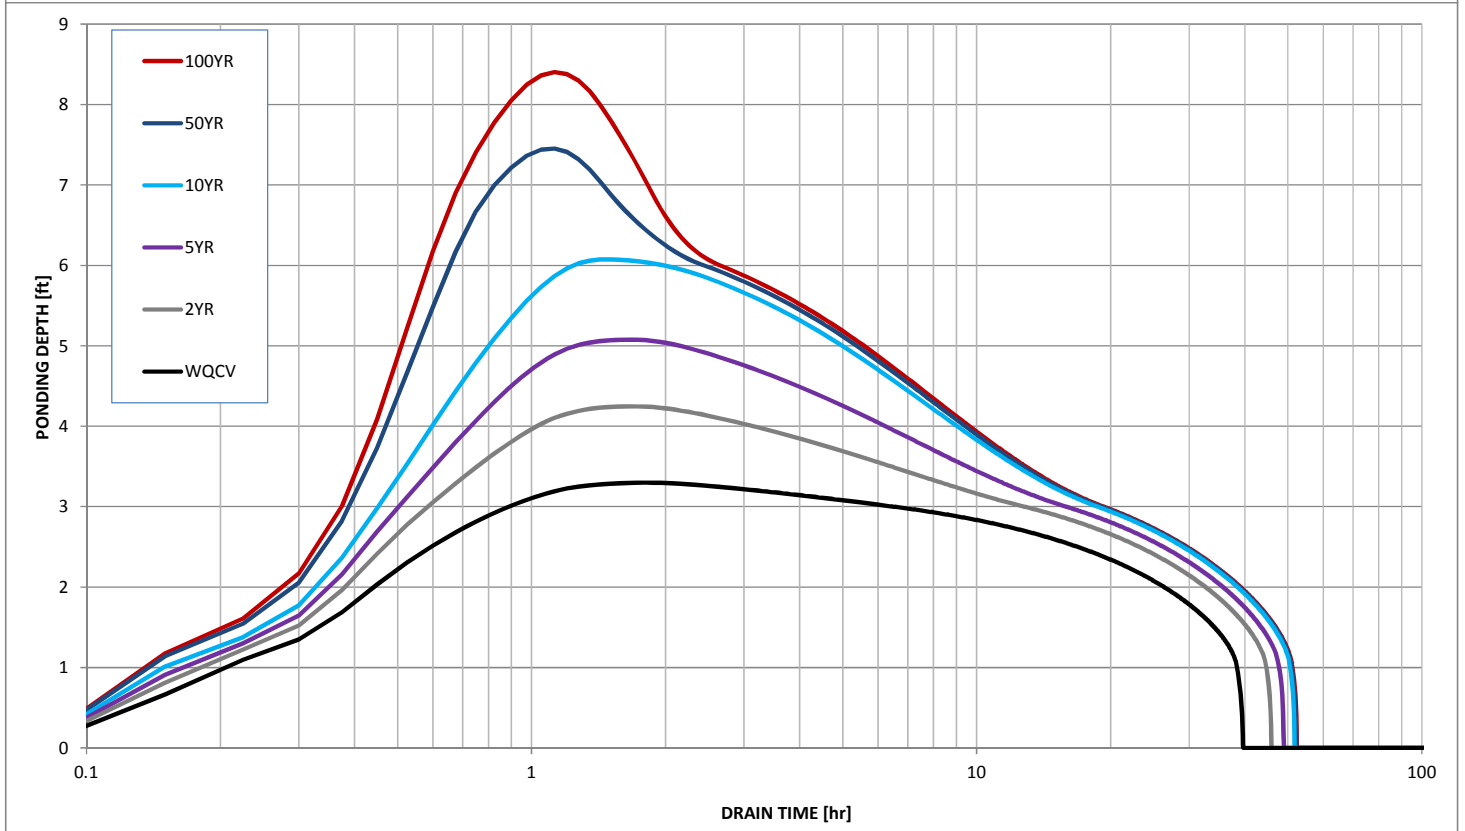

# Stormwater Detention and Infiltration Design Data Sheet