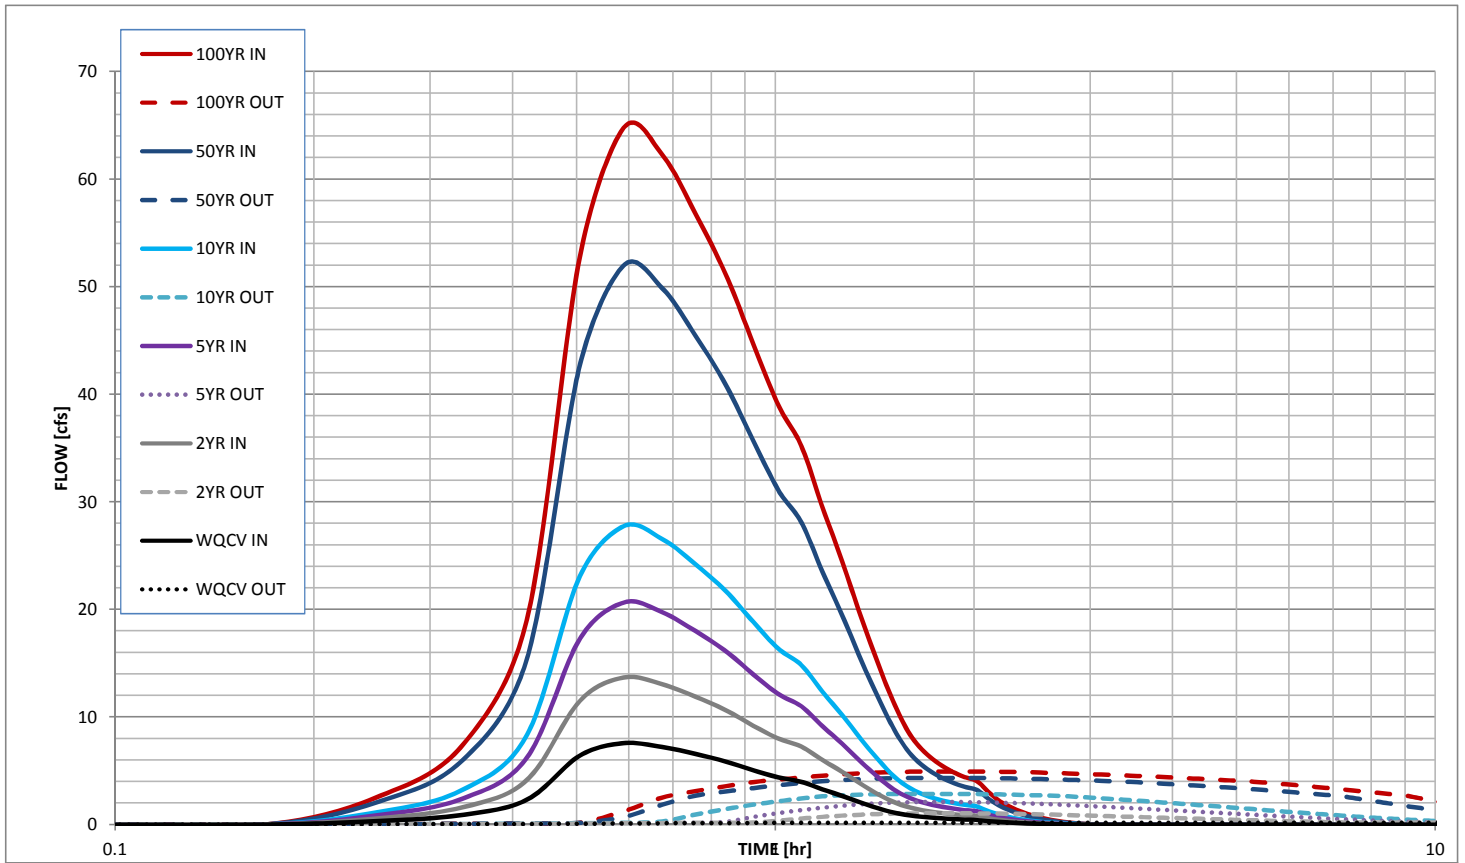

Stormwater Detention and Infiltration Design Data Sheet