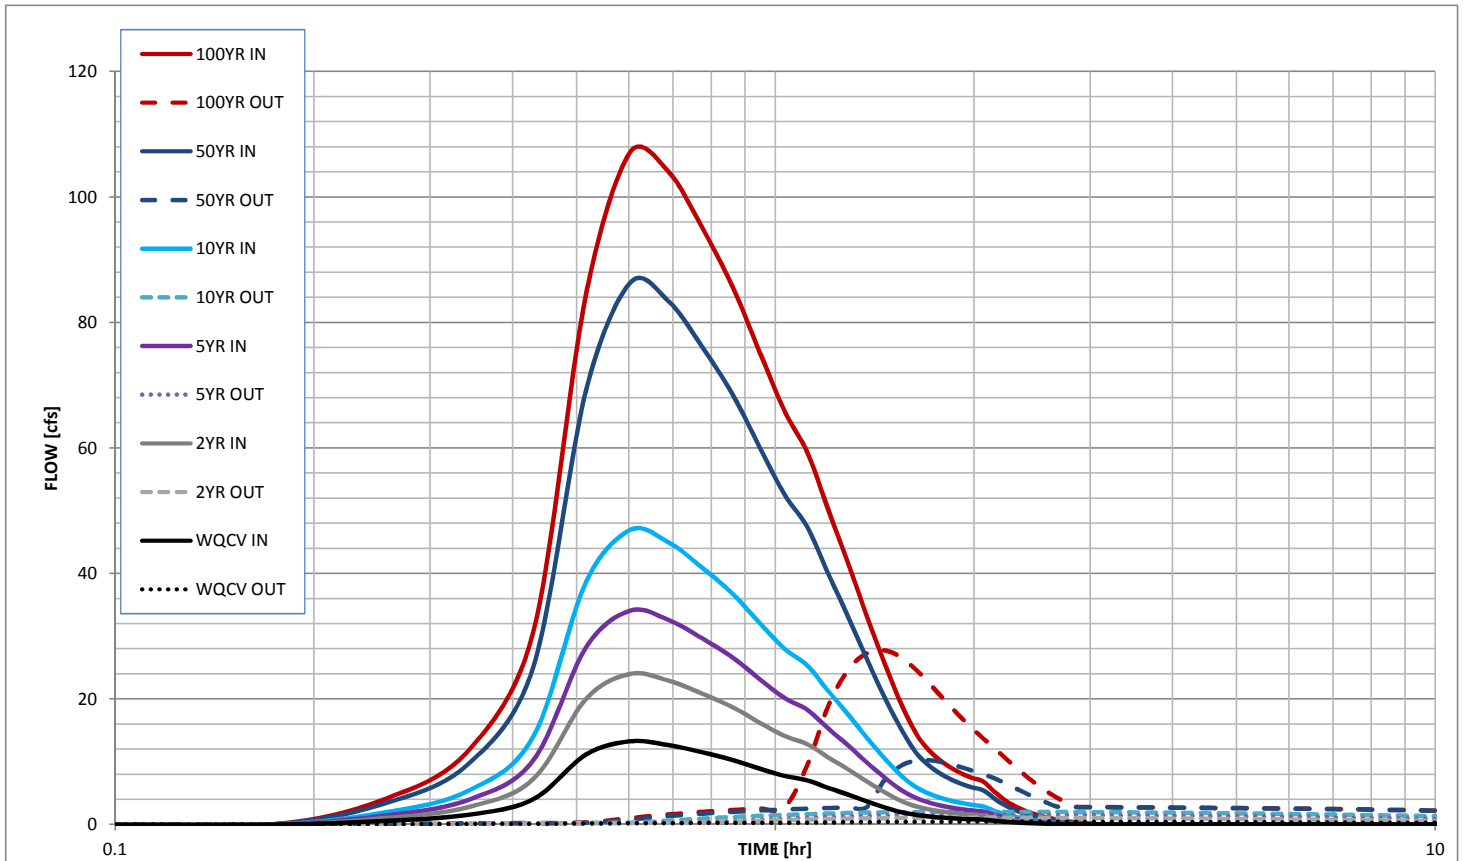

# Stormwater Detention and Infiltration Design Data Sheet