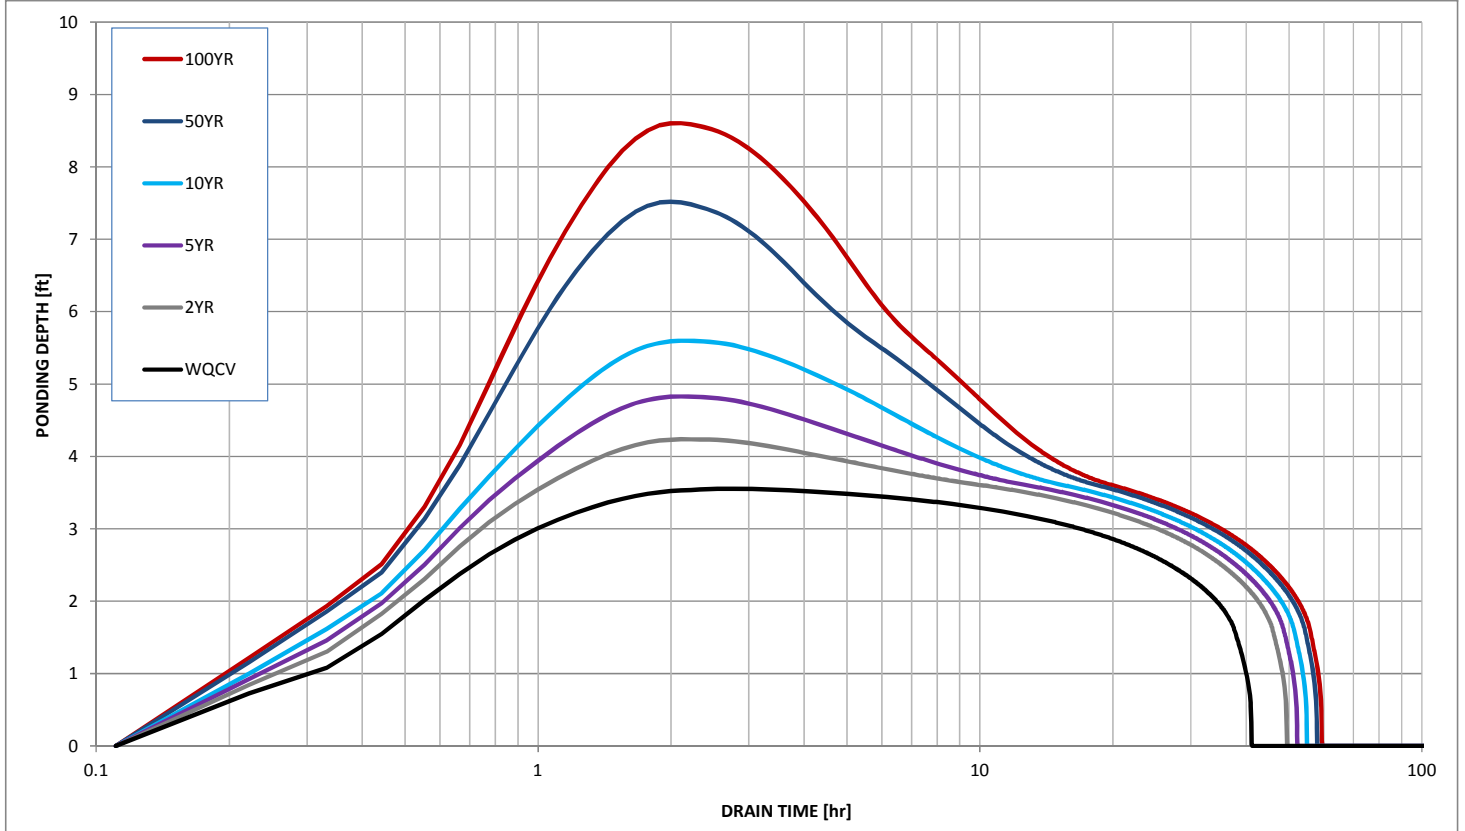

# Stormwater Detention and Infiltration Design Data Sheet