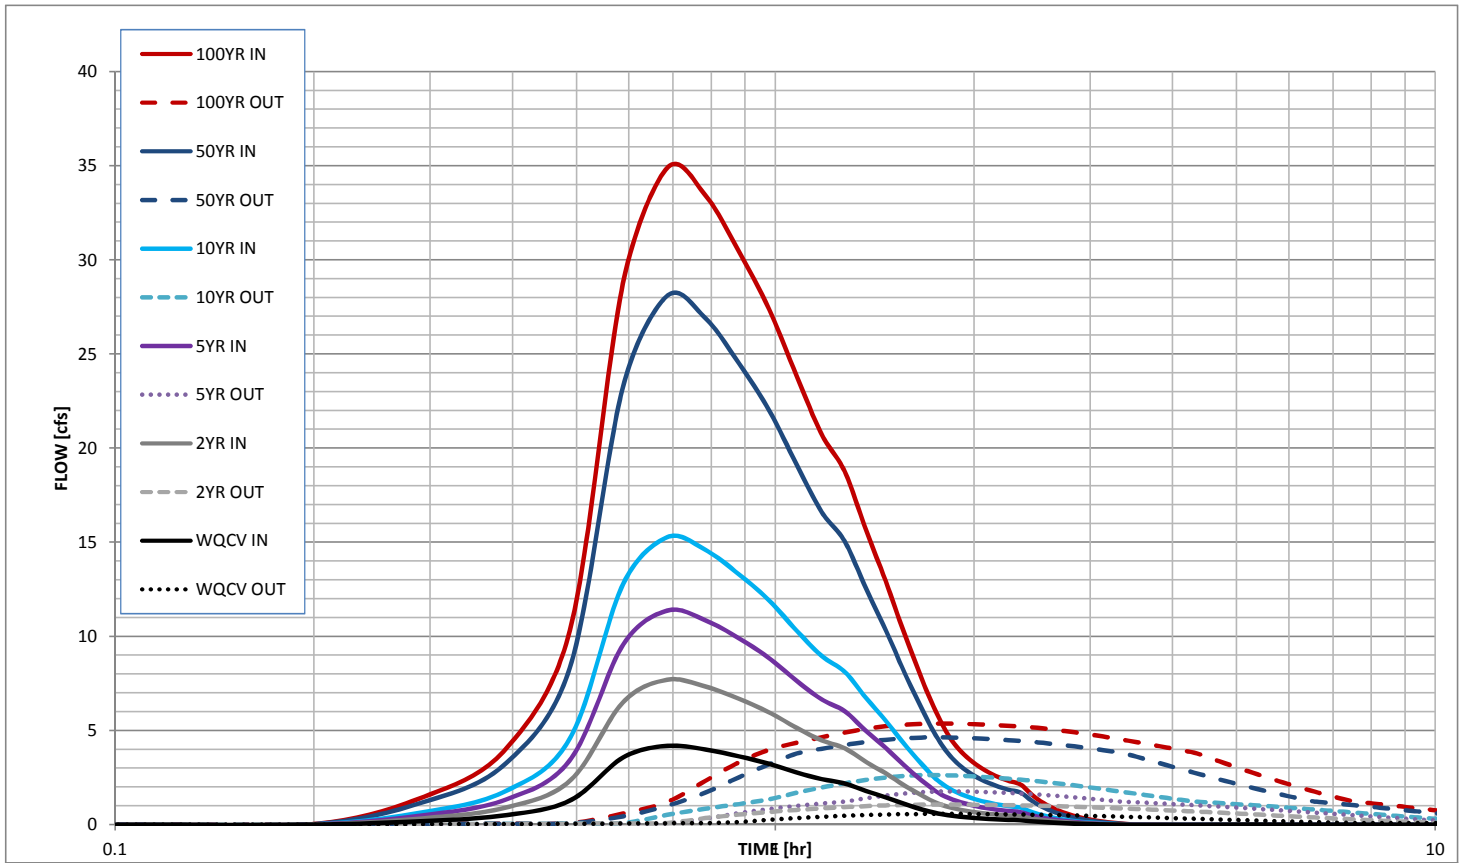

Stormwater Detention and Infiltration Design Data Sheet