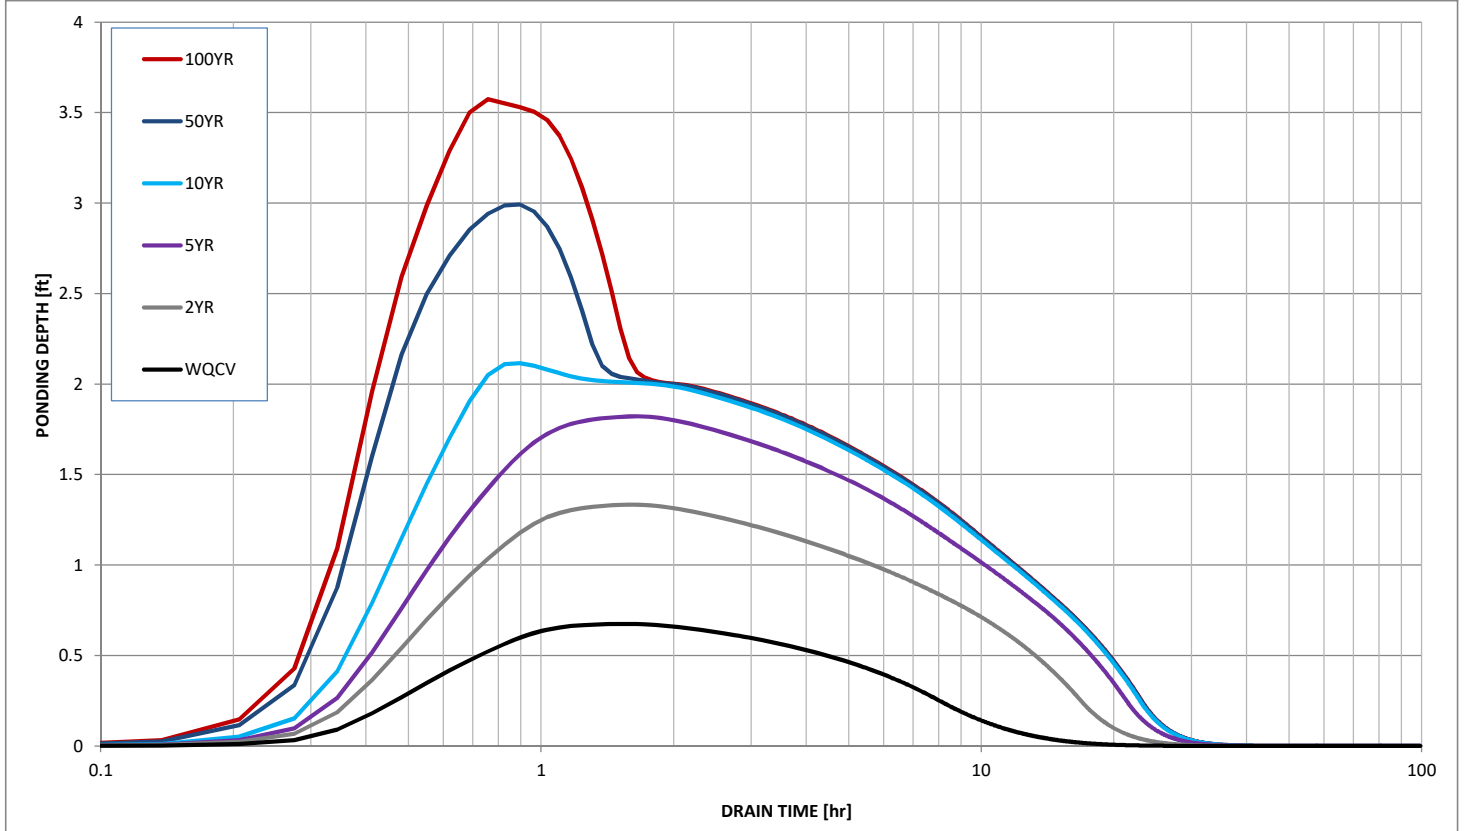

# Stormwater Detention and Infiltration Design Data Sheet