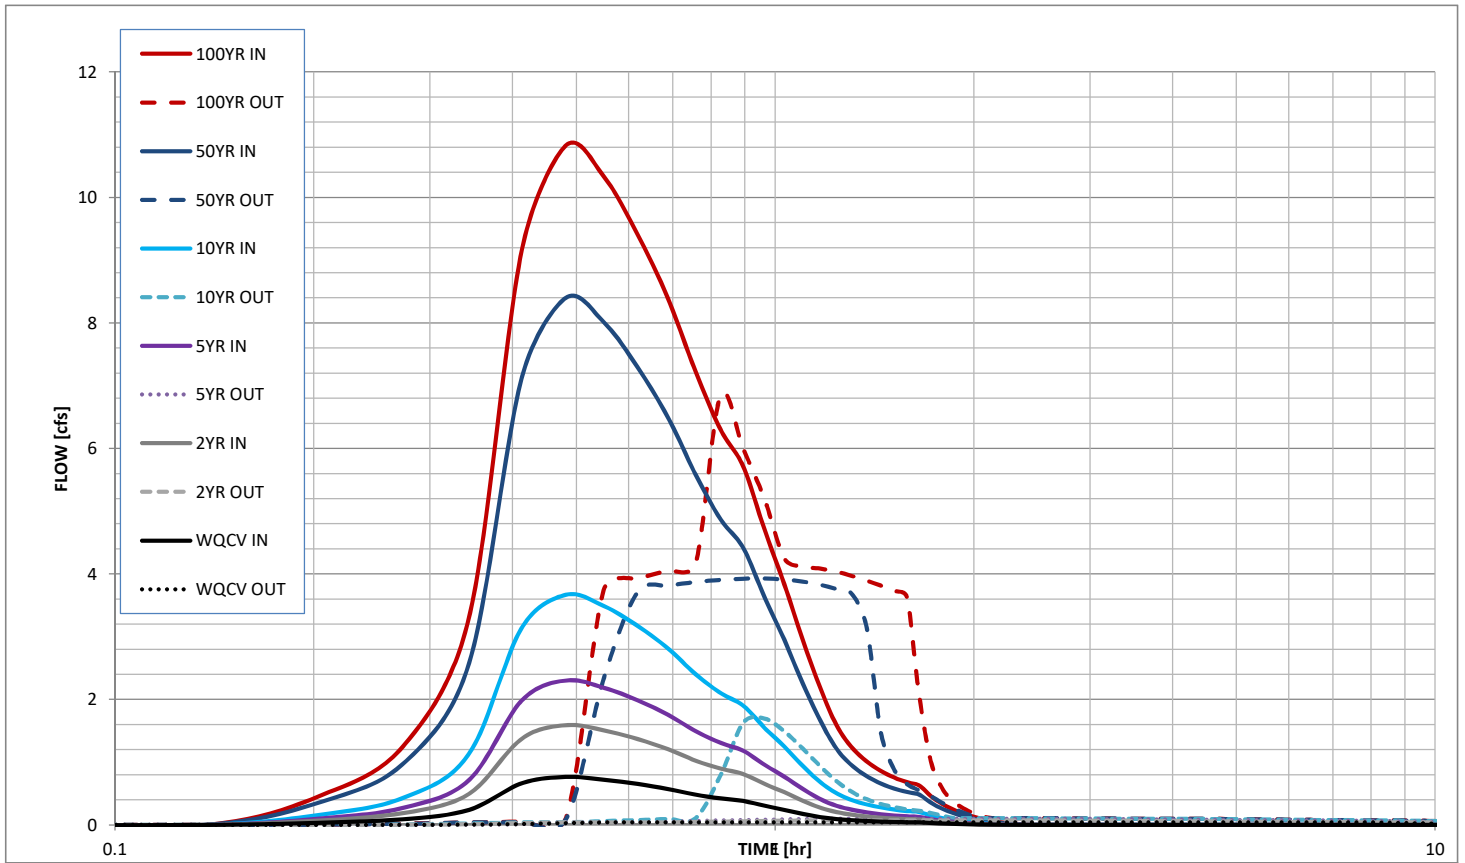

# Stormwater Detention and Infiltration Design Data Sheet