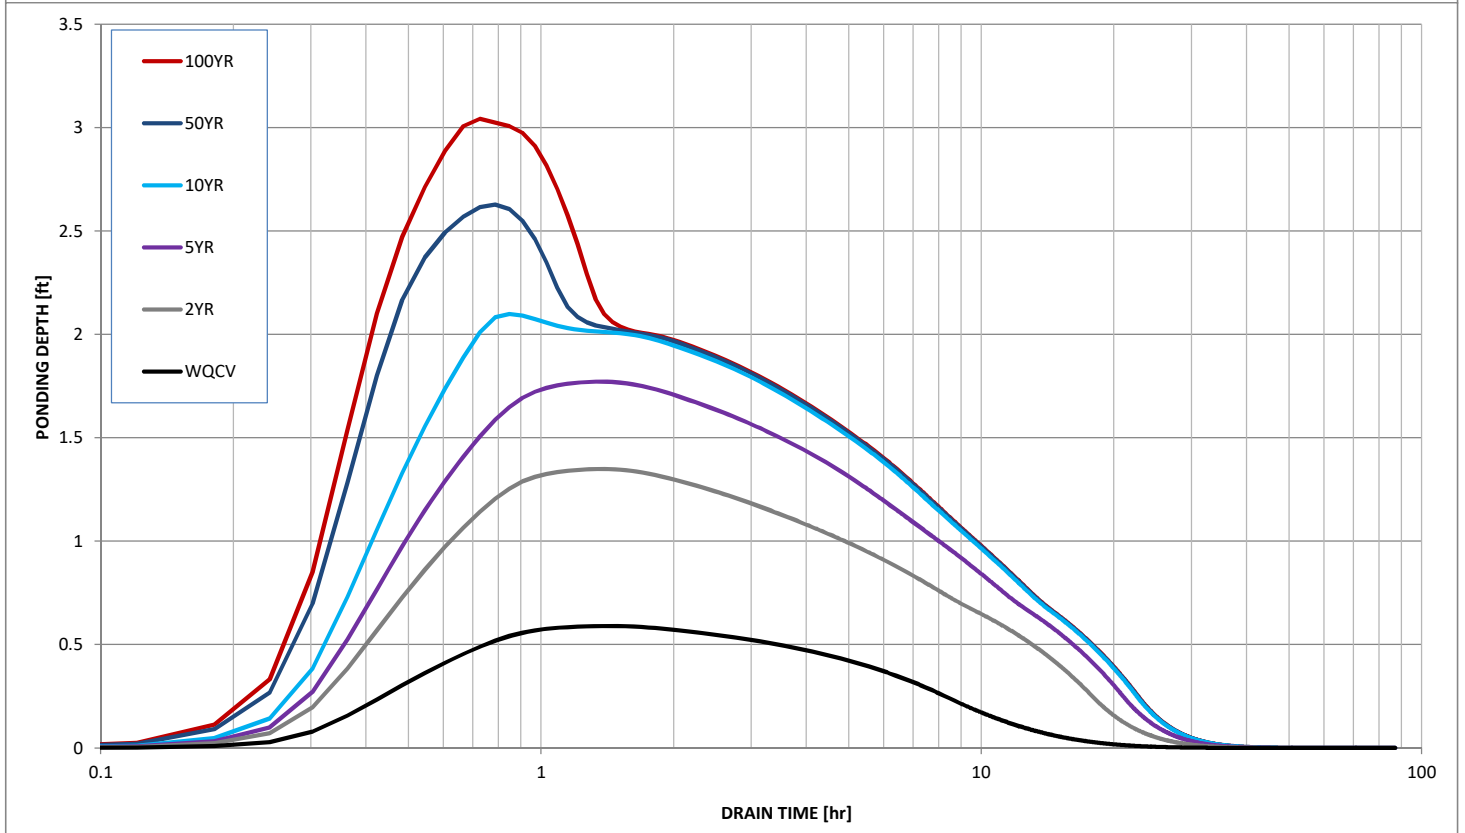

# Stormwater Detention and Infiltration Design Data Sheet