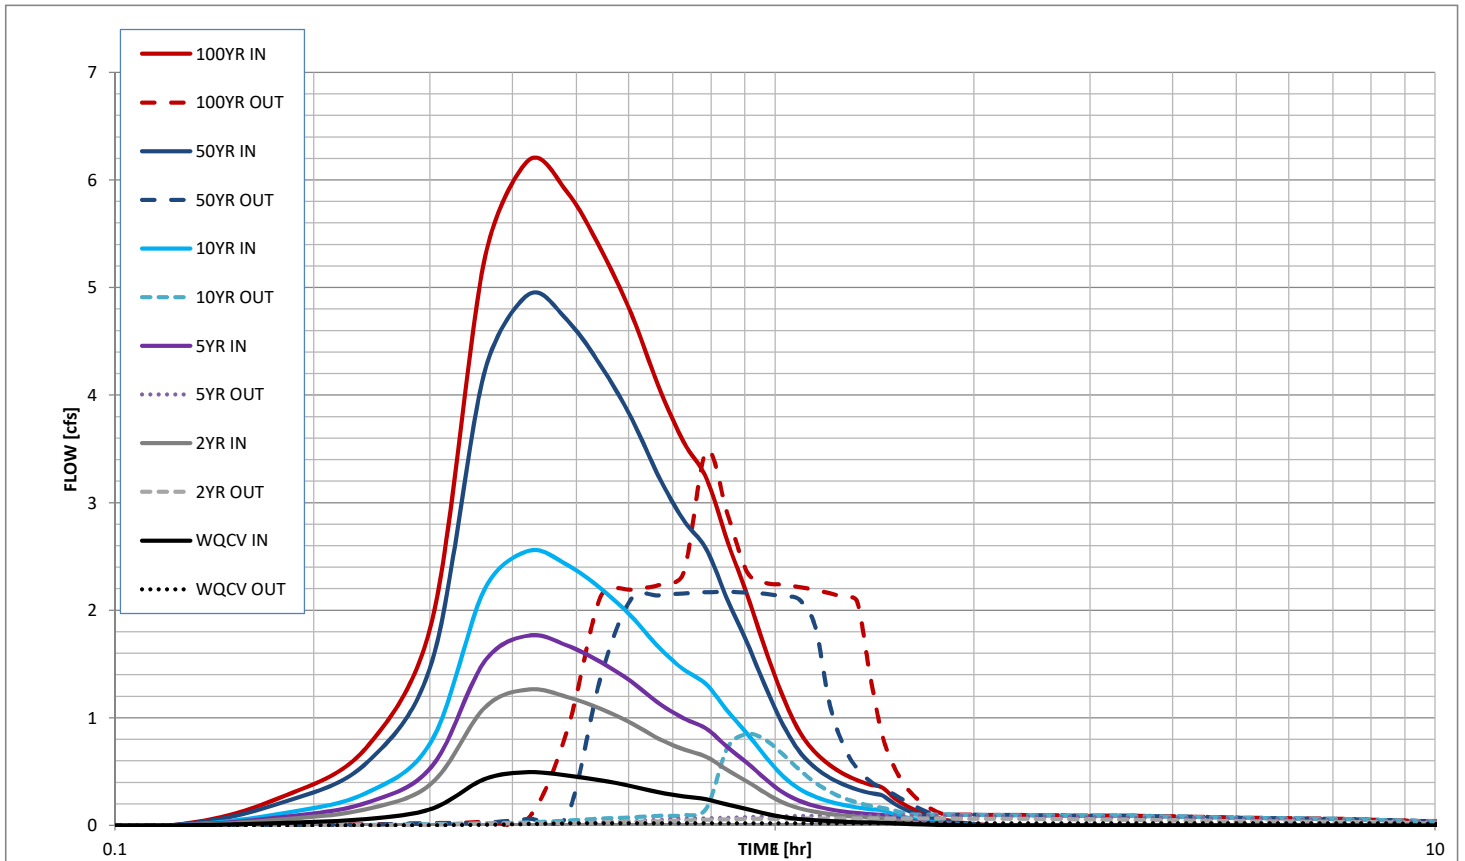

# Stormwater Detention and Infiltration Design Data Sheet