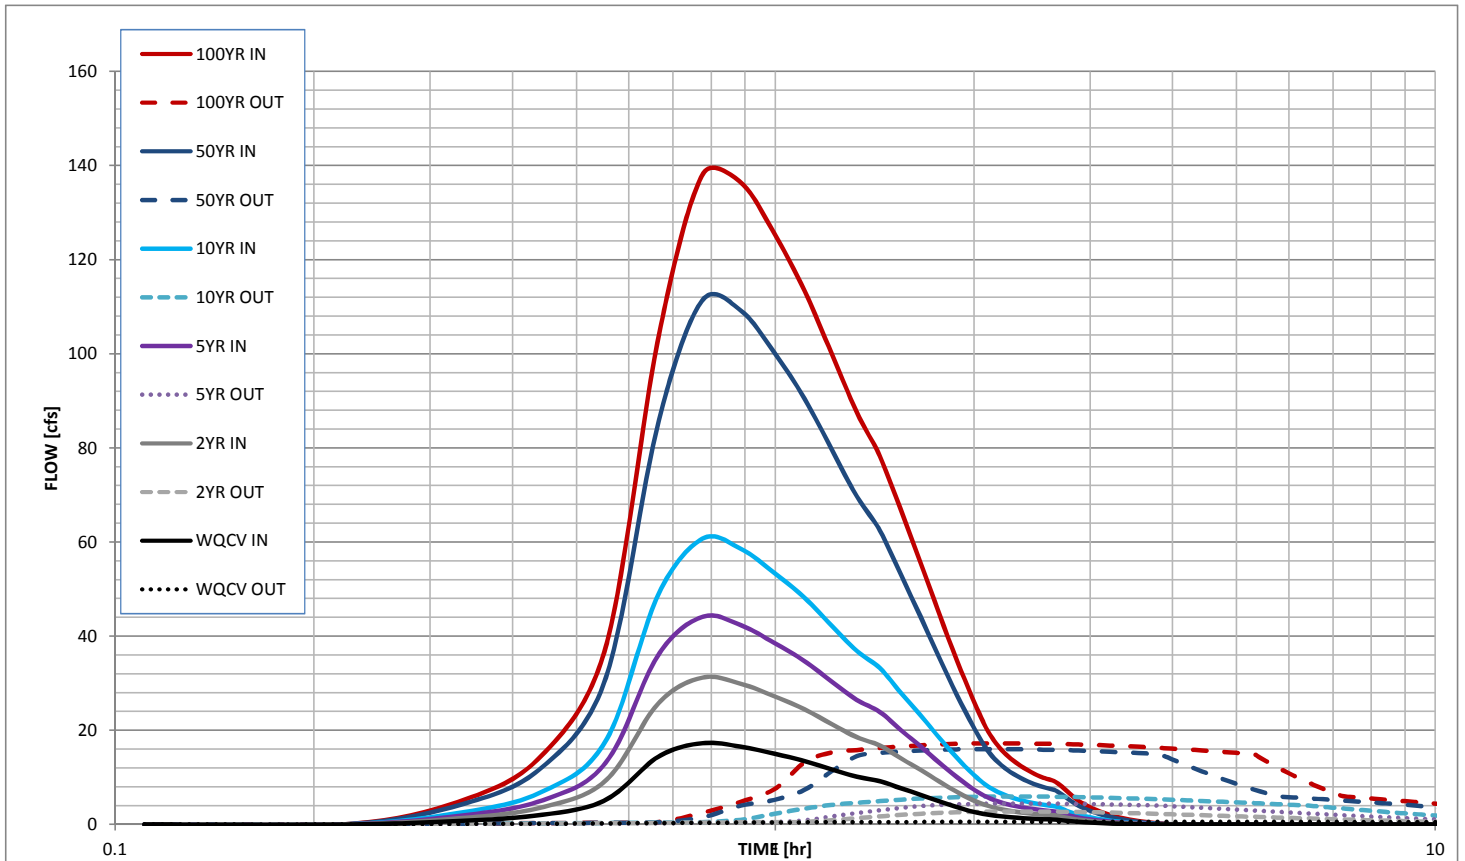

Stormwater Detention and Infiltration Design Data Sheet

Stormwater Detention and Infiltration Design Data Sheet

Stormwater Detention and Infiltration Design Data Sheet

Stormwater Detention and Infiltration Design Data Sheet

Stormwater Detention and Infiltration Design Data Sheet

Stormwater Detention and Infiltration Design Data Sheet