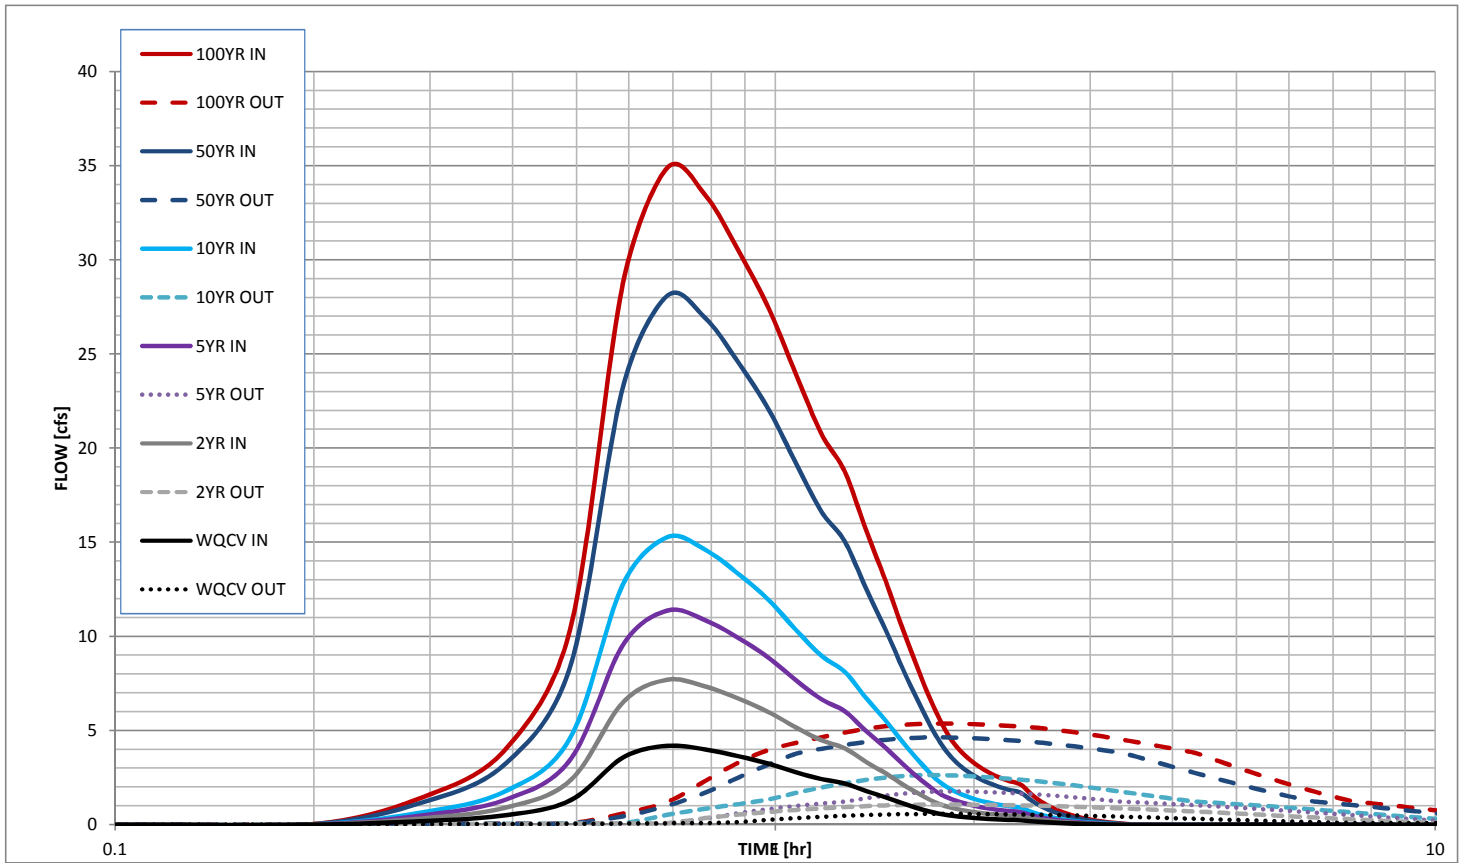

Stormwater Detention and Infiltration Design Data Sheet

Stormwater Detention and Infiltration Design Data Sheet

Stormwater Detention and Infiltration Design Data Sheet

Stormwater Detention and Infiltration Design Data Sheet

Stormwater Detention and Infiltration Design Data Sheet

Stormwater Detention and Infiltration Design Data Sheet