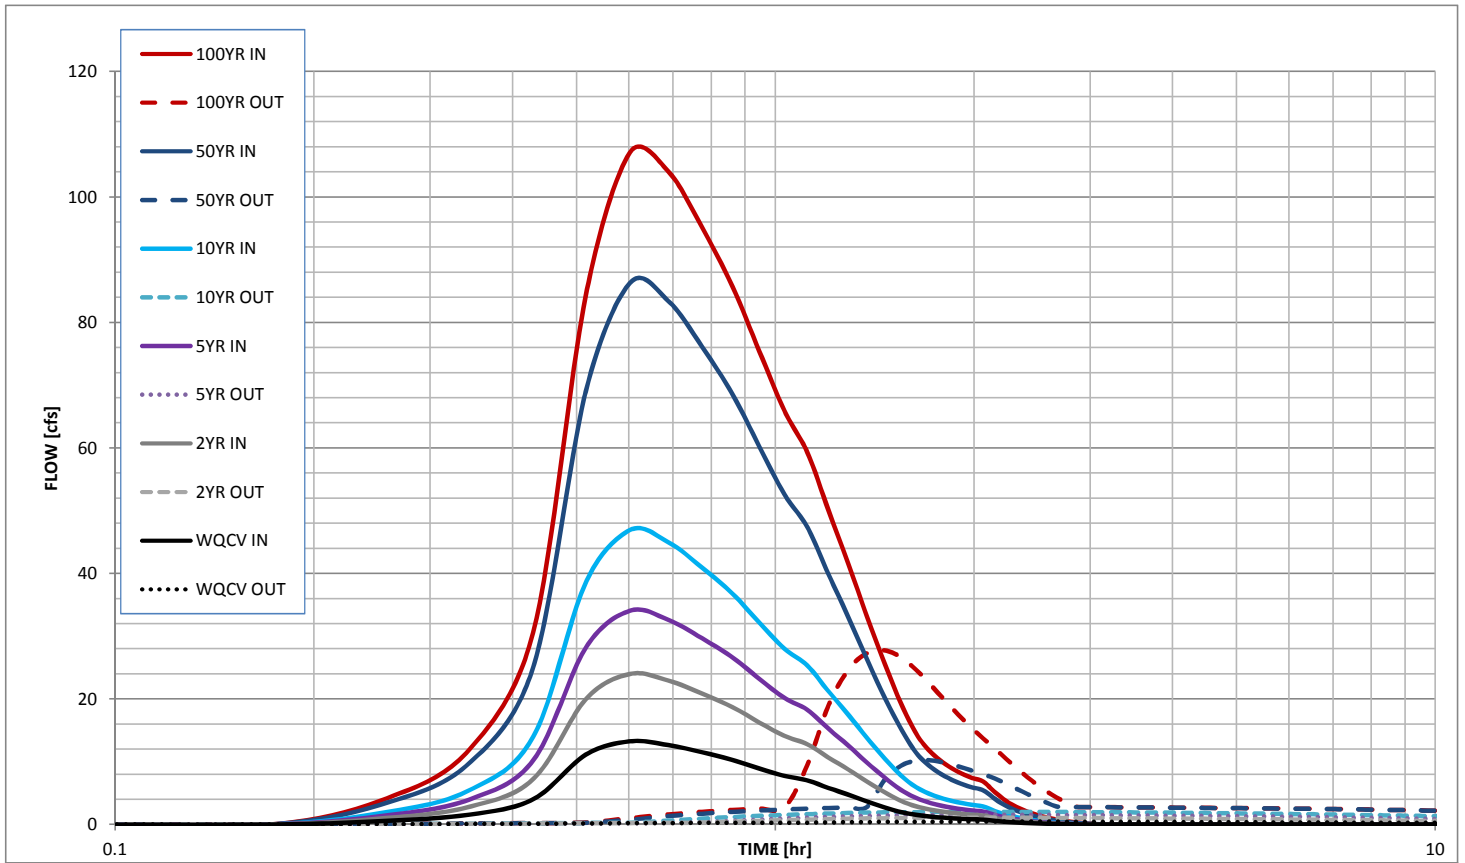

Stormwater Detention and Infiltration Design Data Sheet

Stormwater Detention and Infiltration Design Data Sheet

Stormwater Detention and Infiltration Design Data Sheet

Stormwater Detention and Infiltration Design Data Sheet

Stormwater Detention and Infiltration Design Data Sheet

Stormwater Detention and Infiltration Design Data Sheet