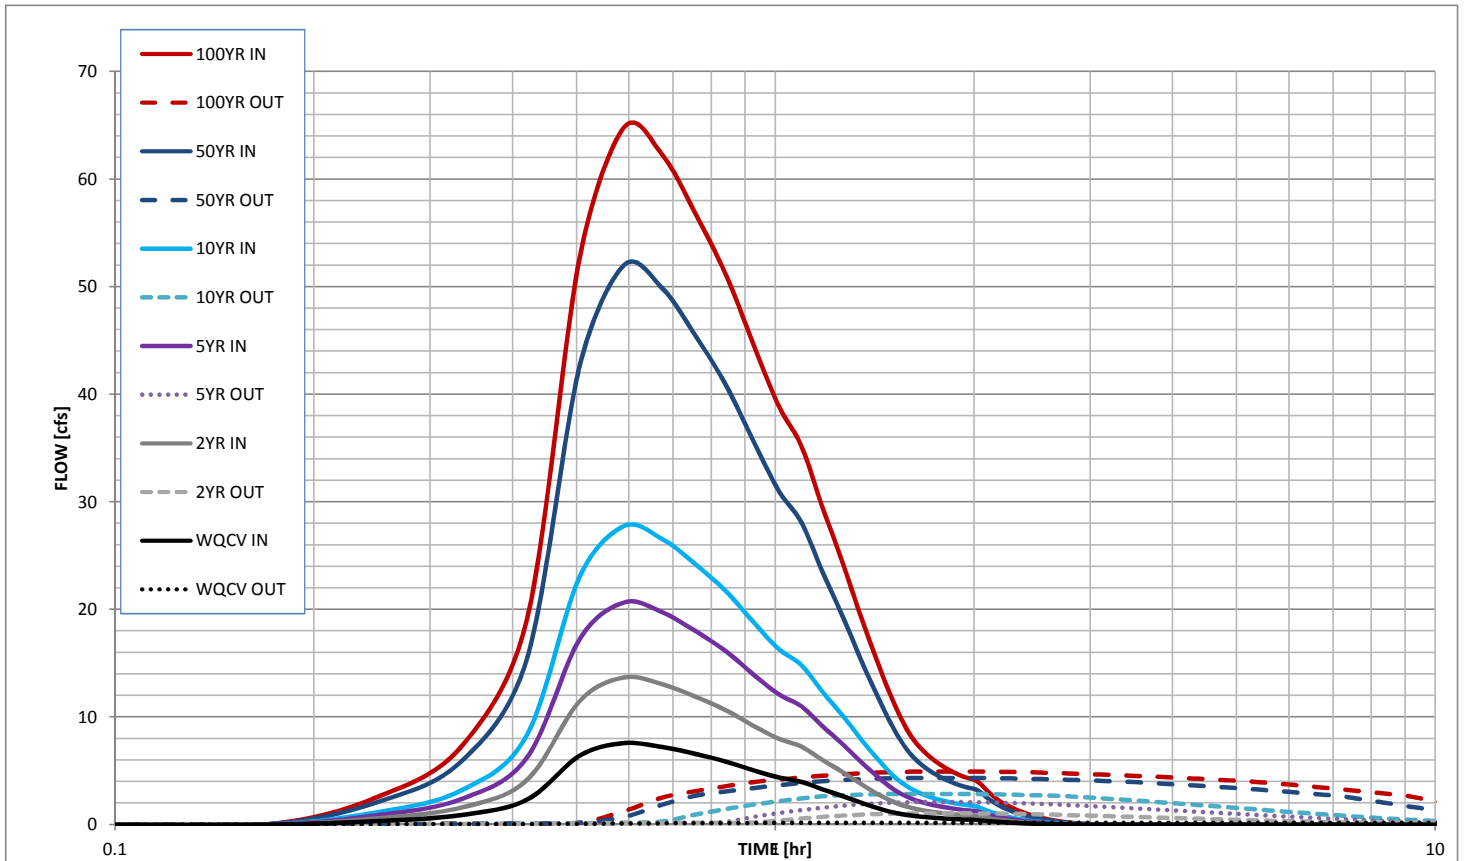

Stormwater Detention and Infiltration Design Data Sheet

Stormwater Detention and Infiltration Design Data Sheet

Stormwater Detention and Infiltration Design Data Sheet

Stormwater Detention and Infiltration Design Data Sheet

Stormwater Detention and Infiltration Design Data Sheet

Stormwater Detention and Infiltration Design Data Sheet