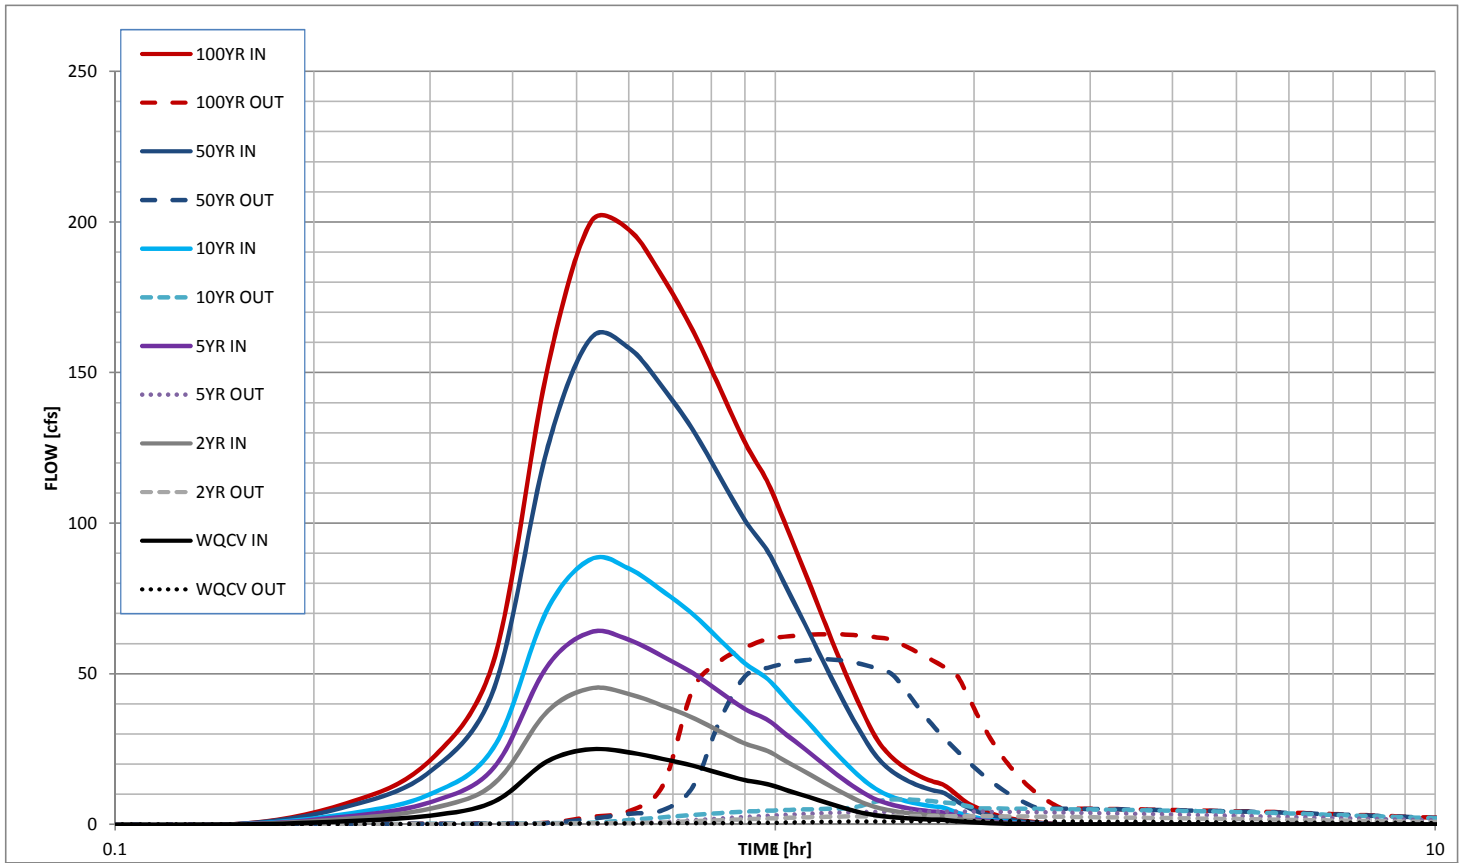

Stormwater Detention and Infiltration Design Data Sheet

Stormwater Detention and Infiltration Design Data Sheet

Stormwater Detention and Infiltration Design Data Sheet

Stormwater Detention and Infiltration Design Data Sheet

Stormwater Detention and Infiltration Design Data Sheet

Stormwater Detention and Infiltration Design Data Sheet