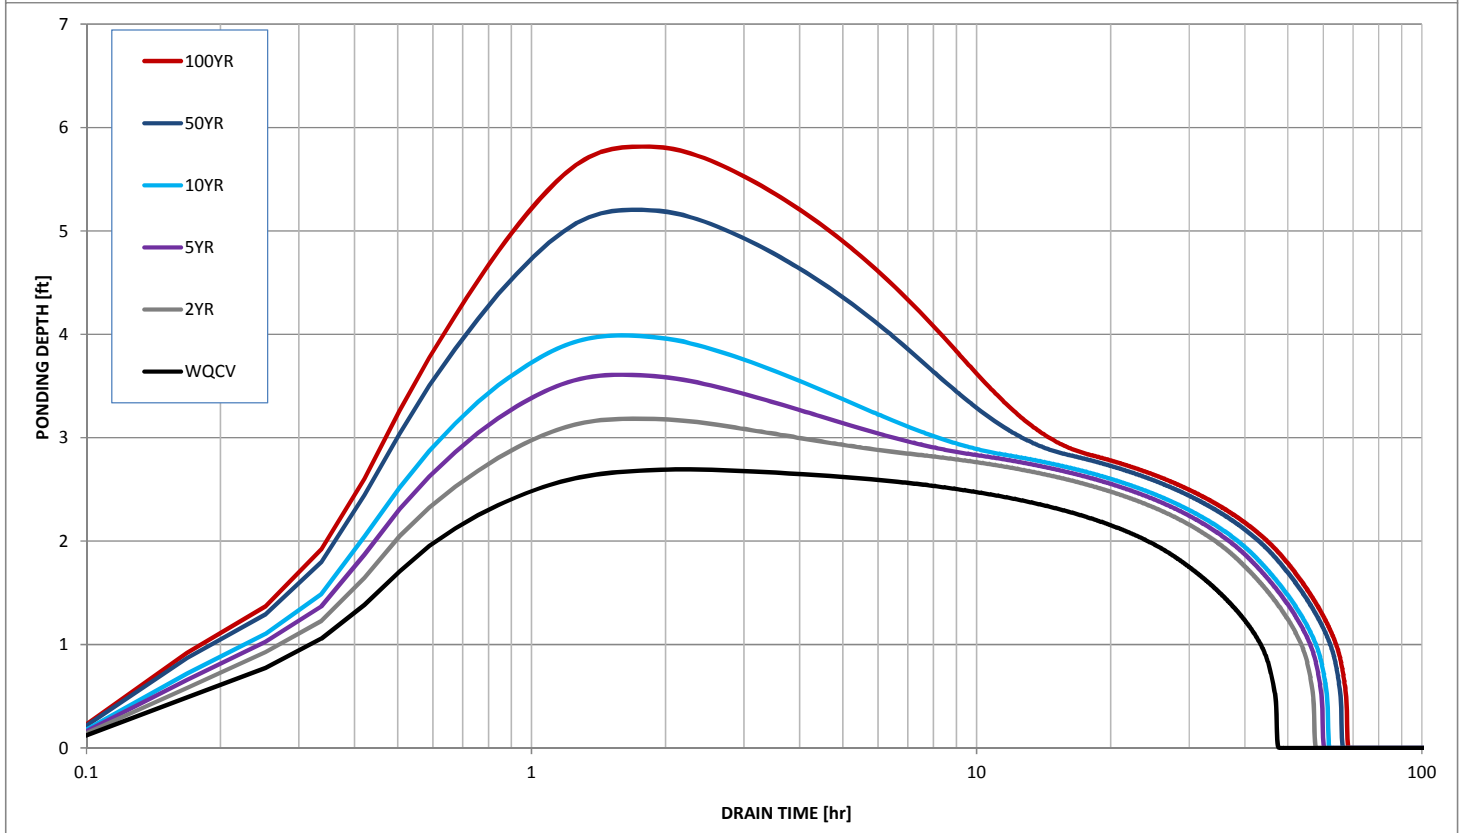

Stormwater Detention and Infiltration Design Data Sheet

Stormwater Detention and Infiltration Design Data Sheet

Stormwater Detention and Infiltration Design Data Sheet

Stormwater Detention and Infiltration Design Data Sheet

Stormwater Detention and Infiltration Design Data Sheet

Stormwater Detention and Infiltration Design Data Sheet