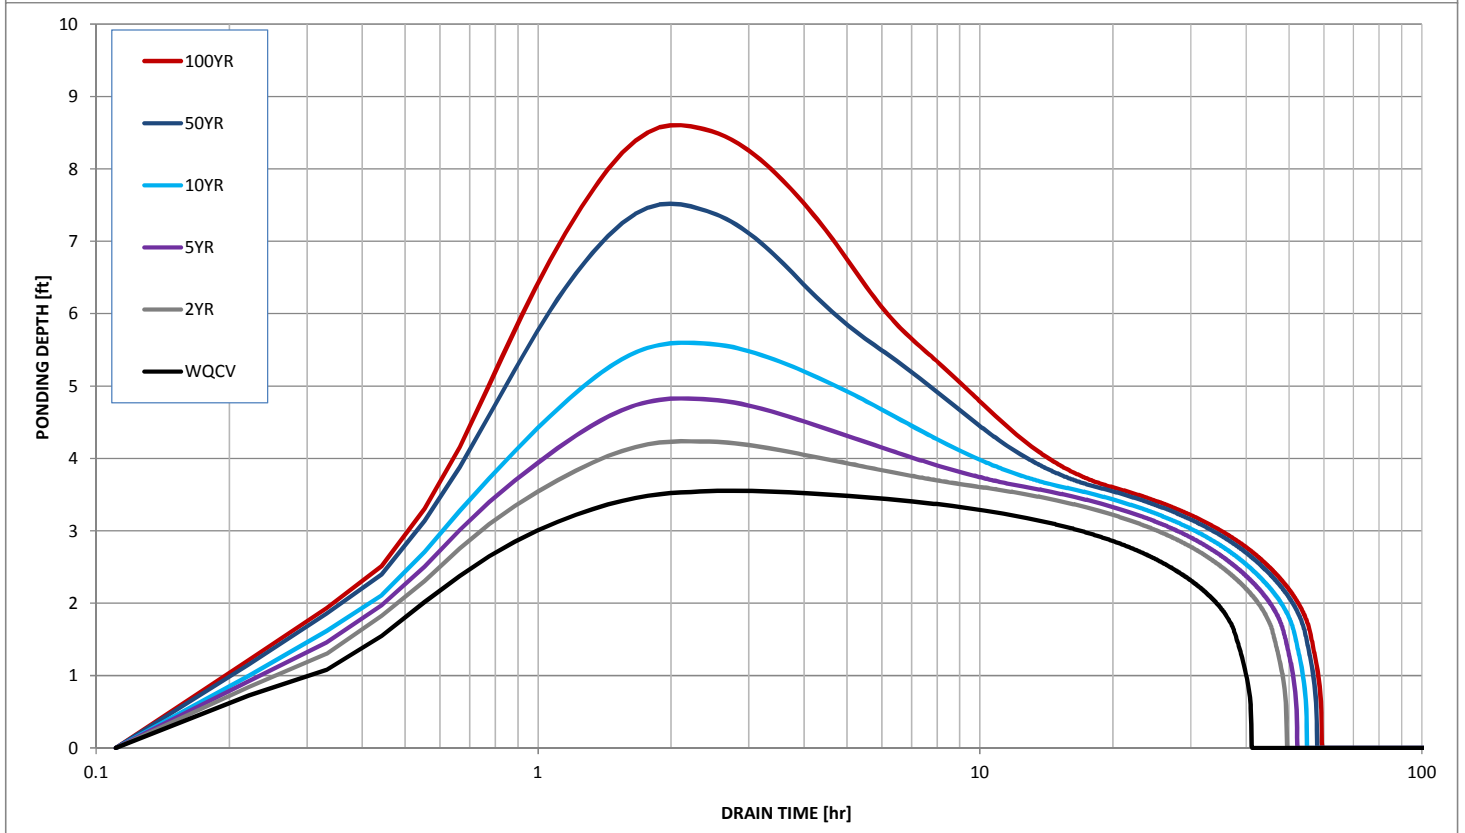

Stormwater Detention and Infiltration Design Data Sheet

Stormwater Detention and Infiltration Design Data Sheet

Stormwater Detention and Infiltration Design Data Sheet

Stormwater Detention and Infiltration Design Data Sheet

Stormwater Detention and Infiltration Design Data Sheet

Stormwater Detention and Infiltration Design Data Sheet