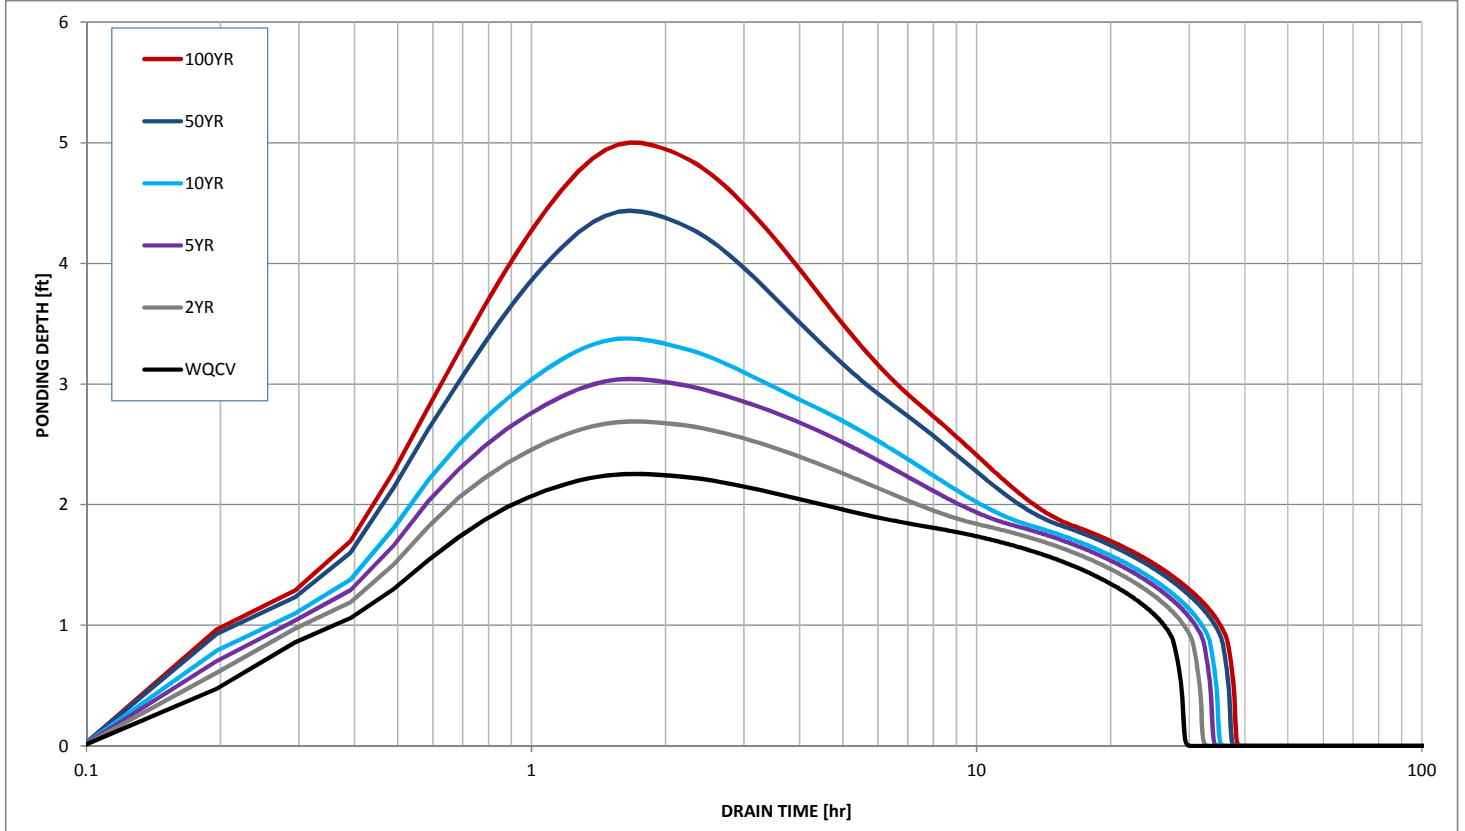

Stormwater Detention and Infiltration Design Data Sheet

Stormwater Detention and Infiltration Design Data Sheet

Stormwater Detention and Infiltration Design Data Sheet

Stormwater Detention and Infiltration Design Data Sheet

Stormwater Detention and Infiltration Design Data Sheet

Stormwater Detention and Infiltration Design Data Sheet