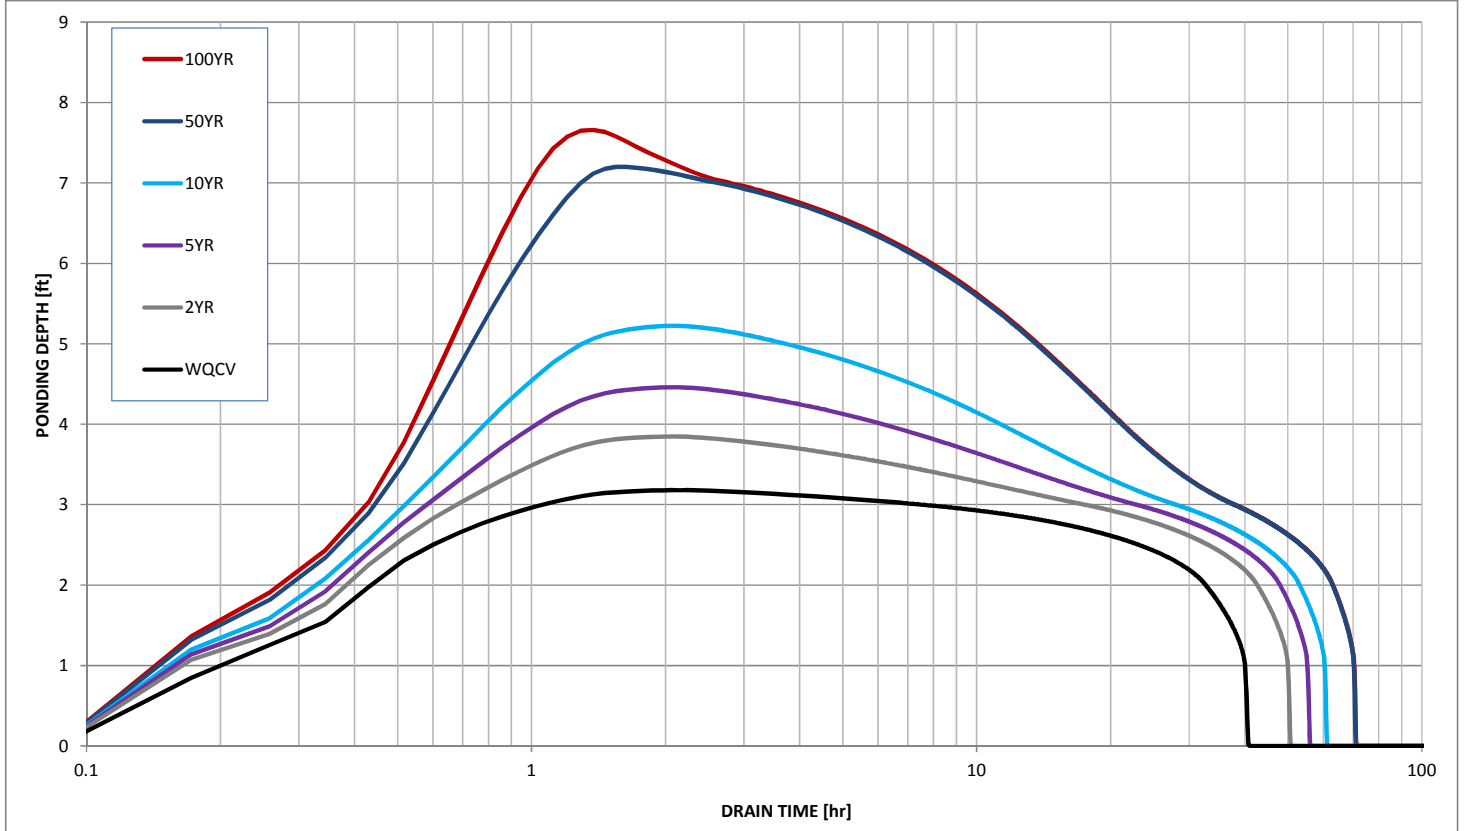

Stormwater Detention and Infiltration Design Data Sheet

Stormwater Detention and Infiltration Design Data Sheet

Stormwater Detention and Infiltration Design Data Sheet

Stormwater Detention and Infiltration Design Data Sheet

Stormwater Detention and Infiltration Design Data Sheet

Stormwater Detention and Infiltration Design Data Sheet