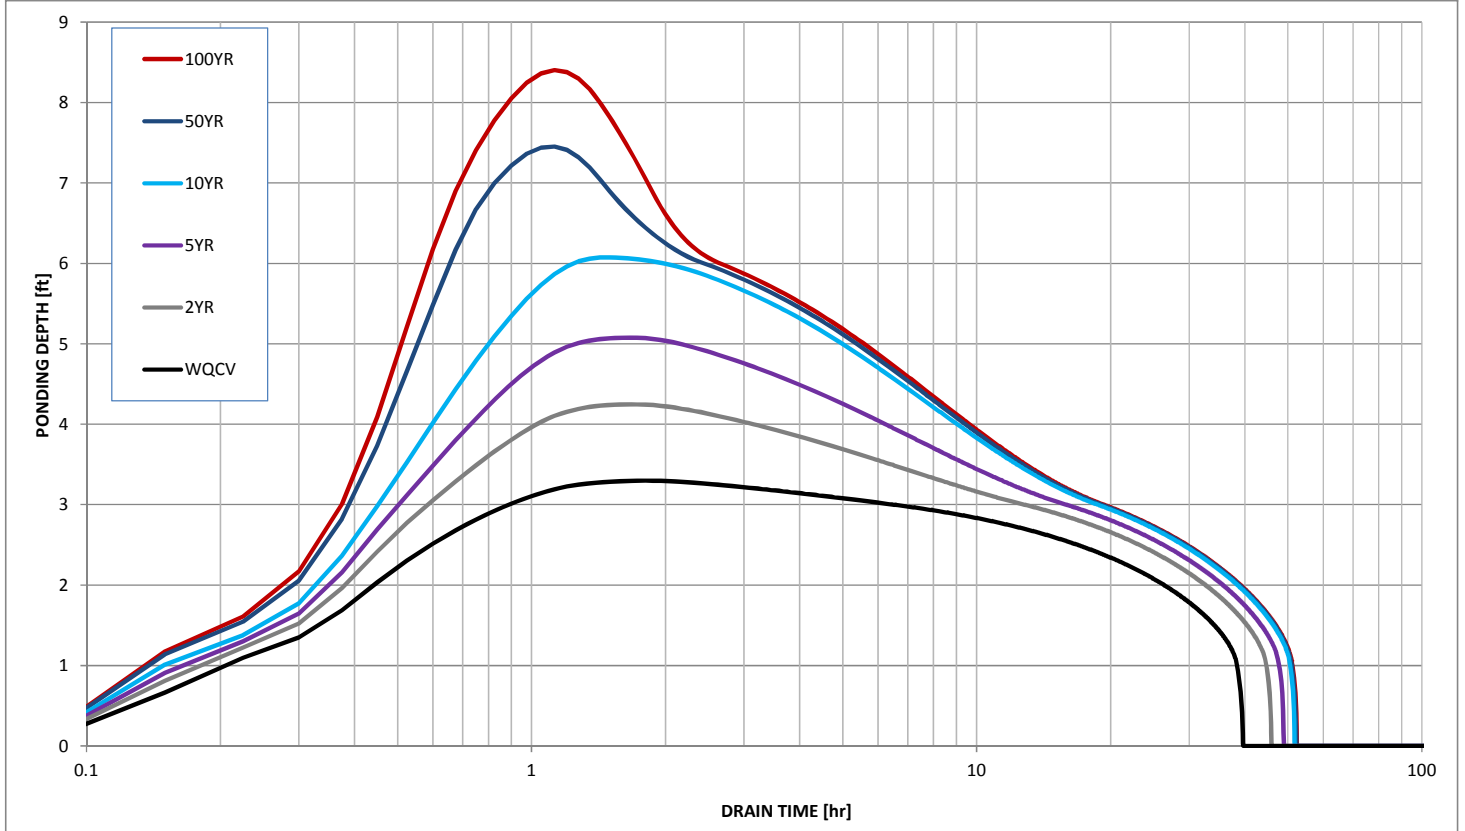

Stormwater Detention and Infiltration Design Data Sheet

Stormwater Detention and Infiltration Design Data Sheet

Stormwater Detention and Infiltration Design Data Sheet

Stormwater Detention and Infiltration Design Data Sheet

Stormwater Detention and Infiltration Design Data Sheet

Stormwater Detention and Infiltration Design Data Sheet