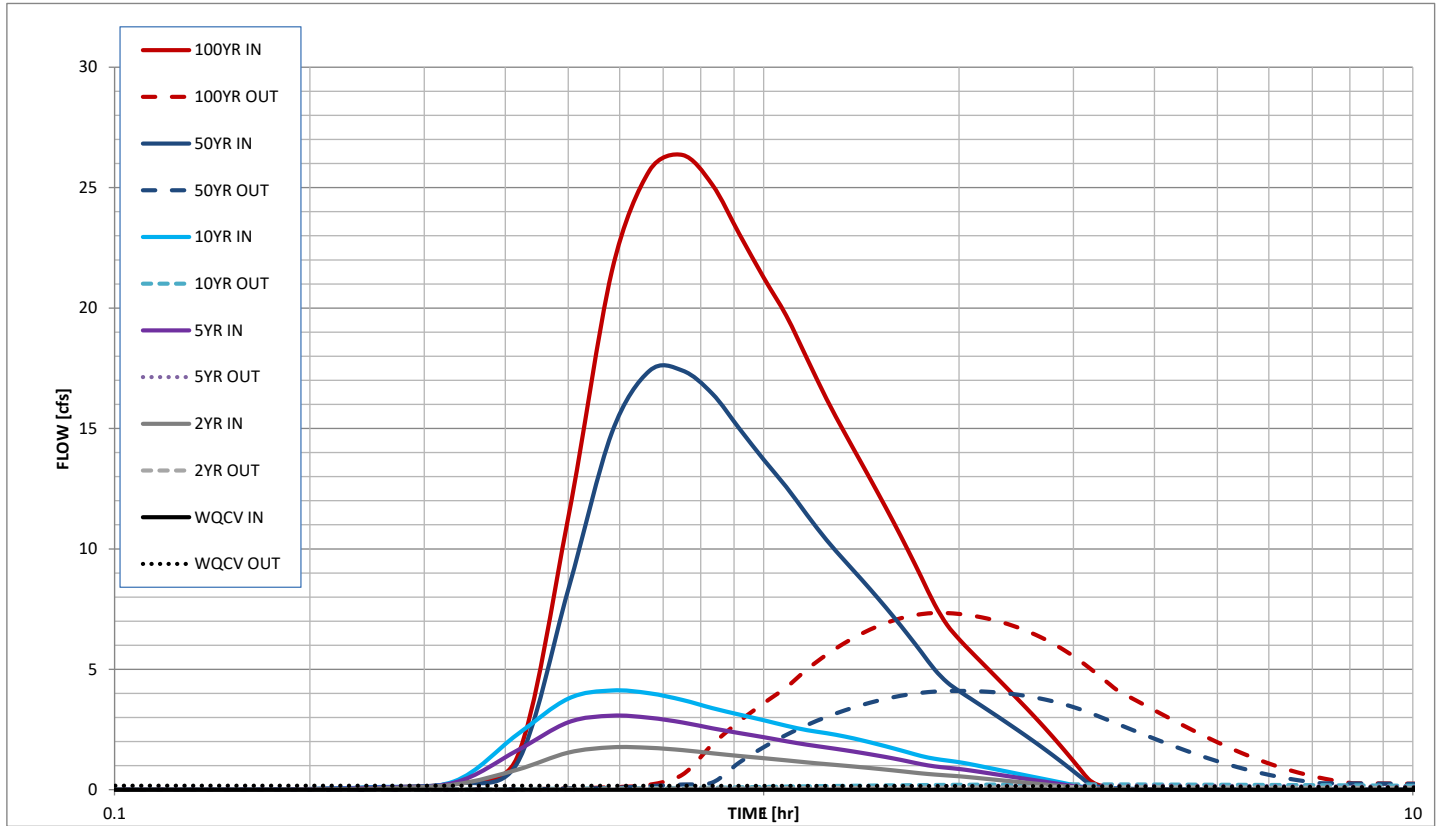

# Stormwater Detention and Infiltration Design Data Sheet