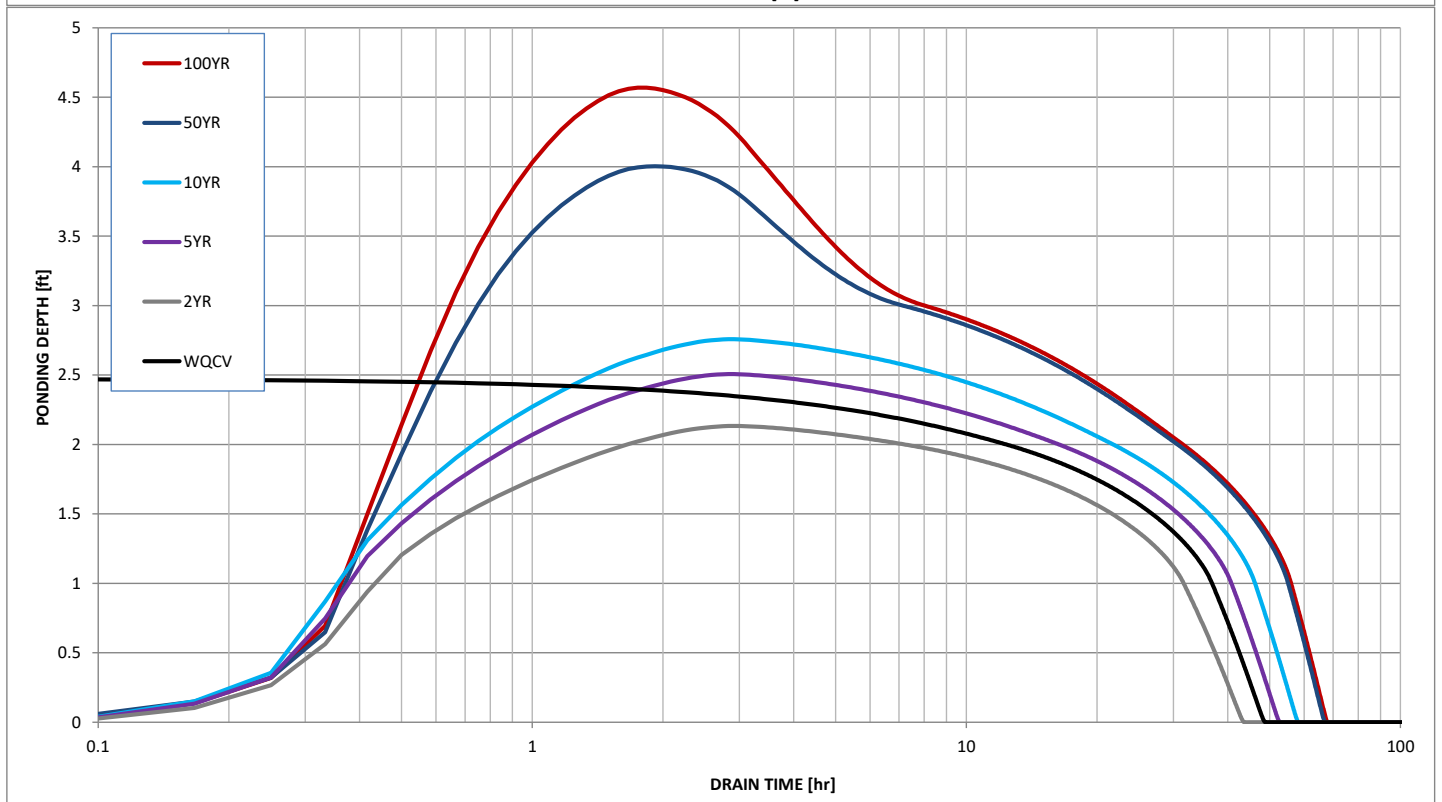

# Stormwater Detention and Infiltration Design Data Sheet