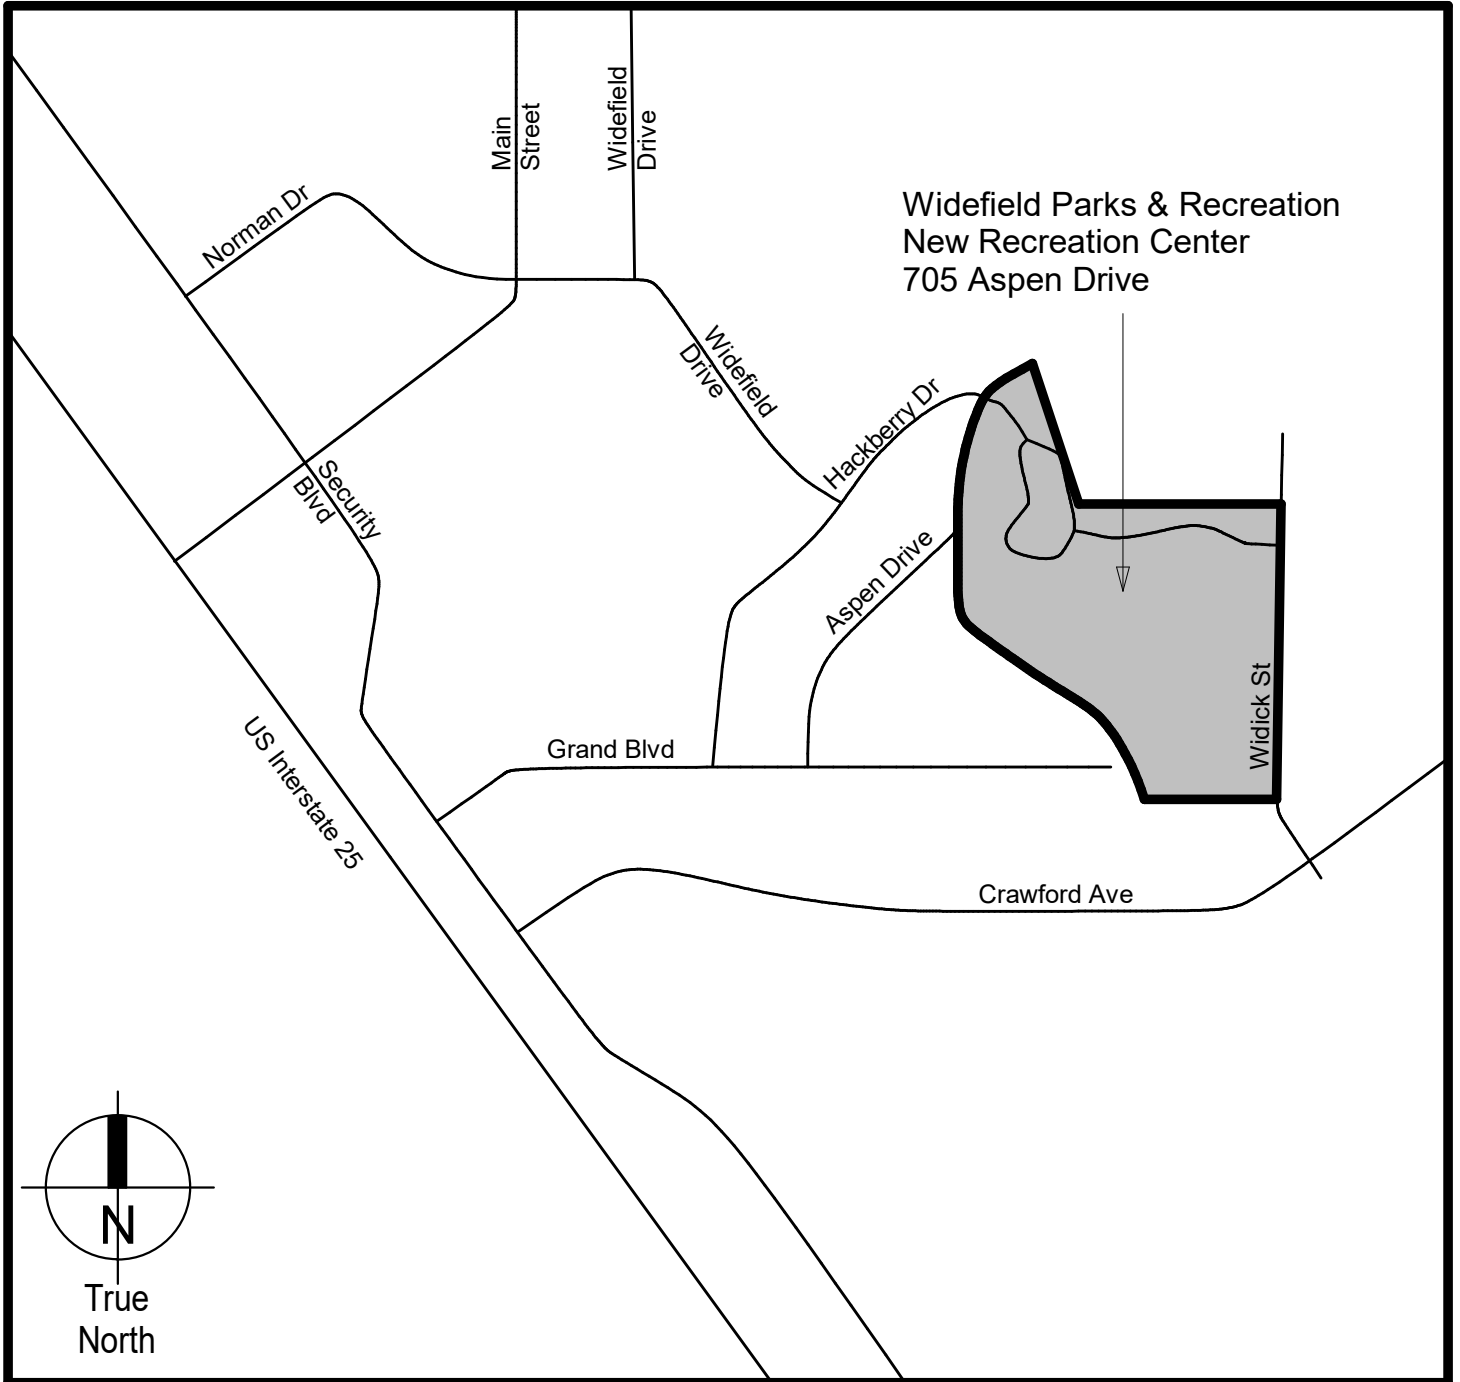

Vicinity Map

Project Name: Widefield Parks and Recreation Facility Expansion

Drawn:

Issued:

Project No.

SLH

02/17/22

21-004

VIC
MAP