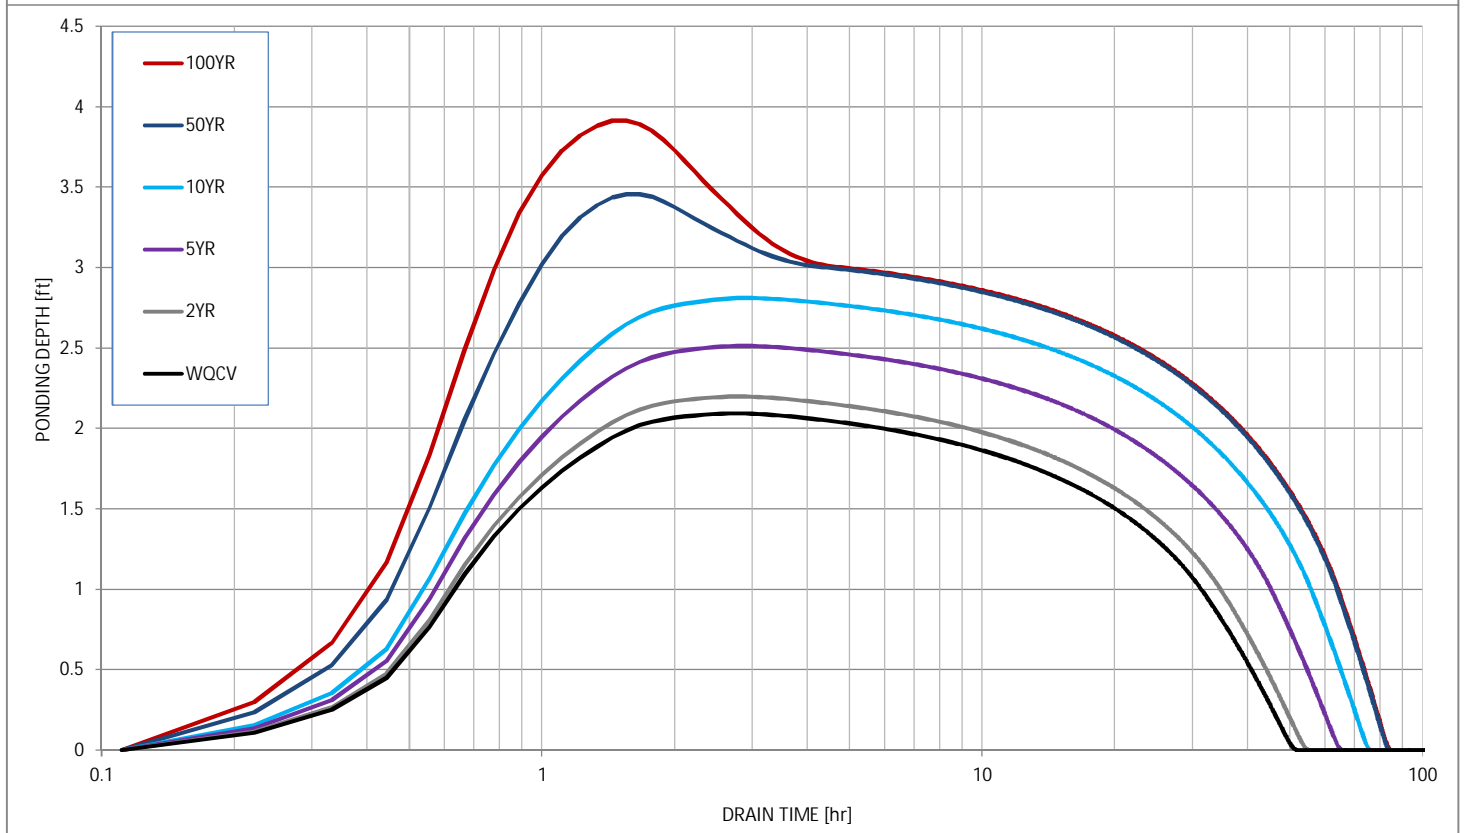

# Stormwater Detention and Infiltration Design Data Sheet