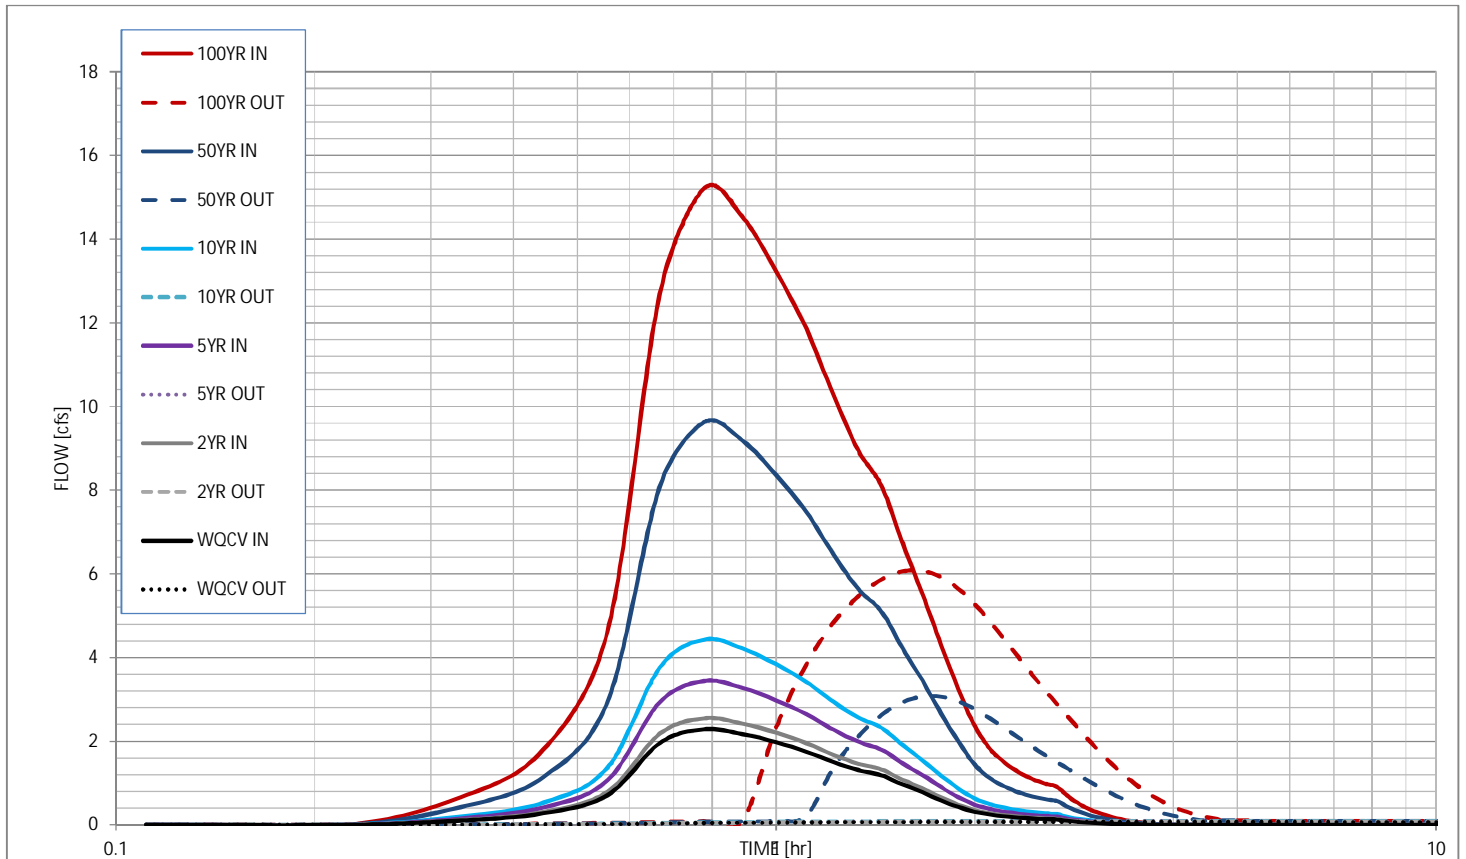

# Stormwater Detention and Infiltration Design Data Sheet