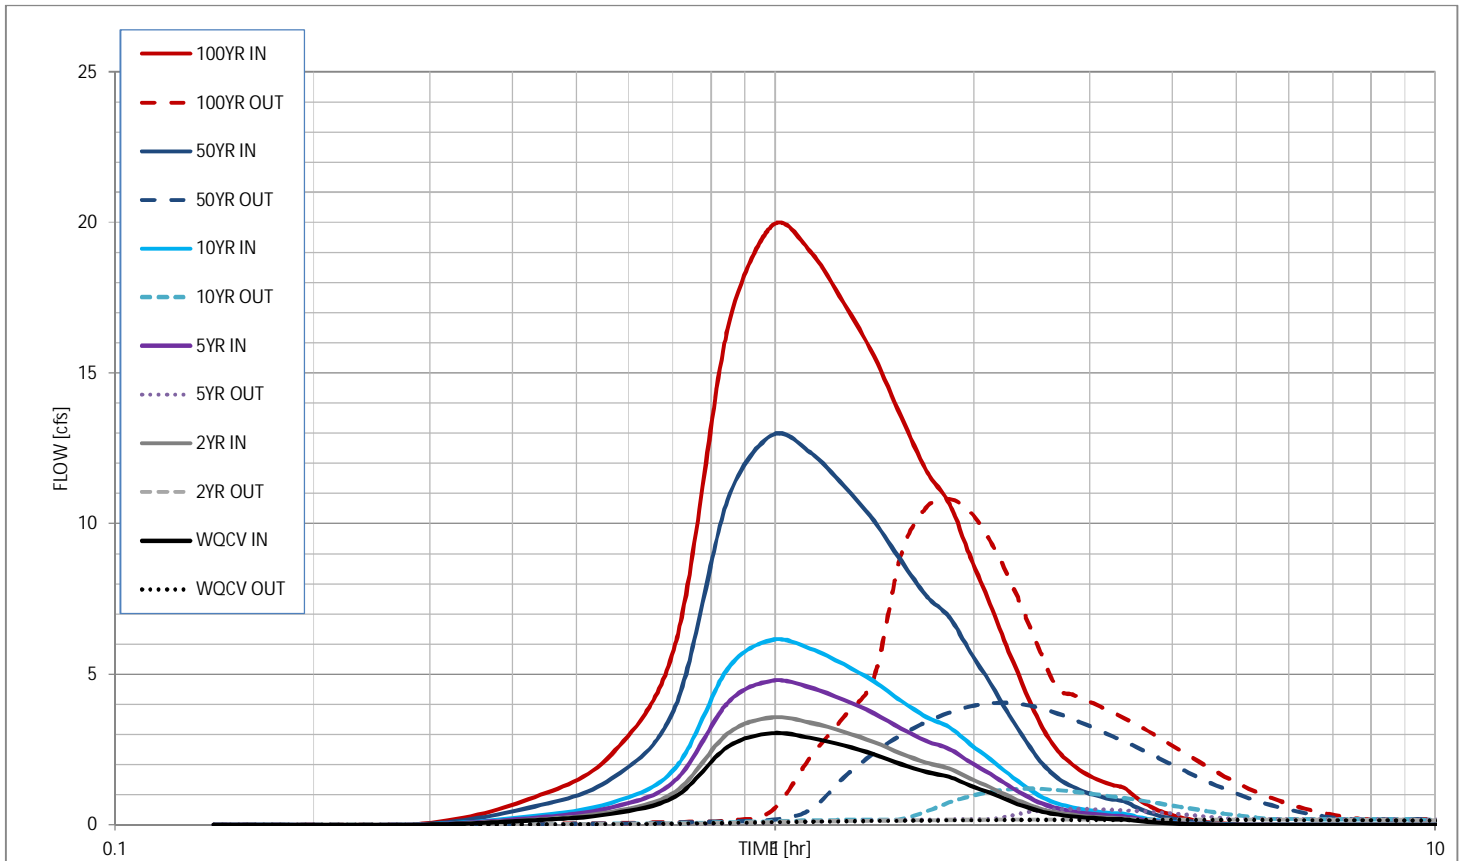

# Stormwater Detention and Infiltration Design Data Sheet