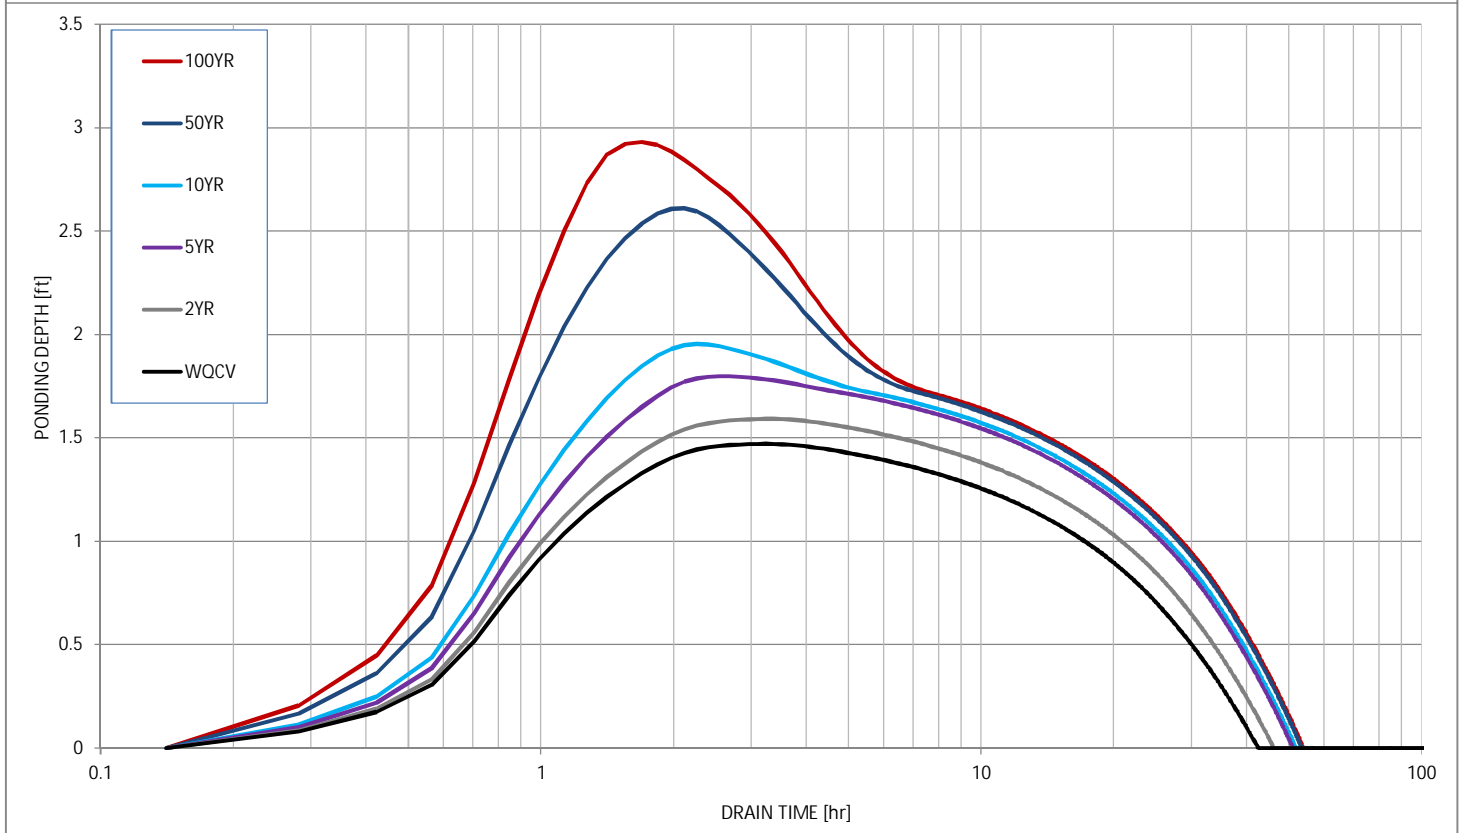

# Stormwater Detention and Infiltration Design Data Sheet