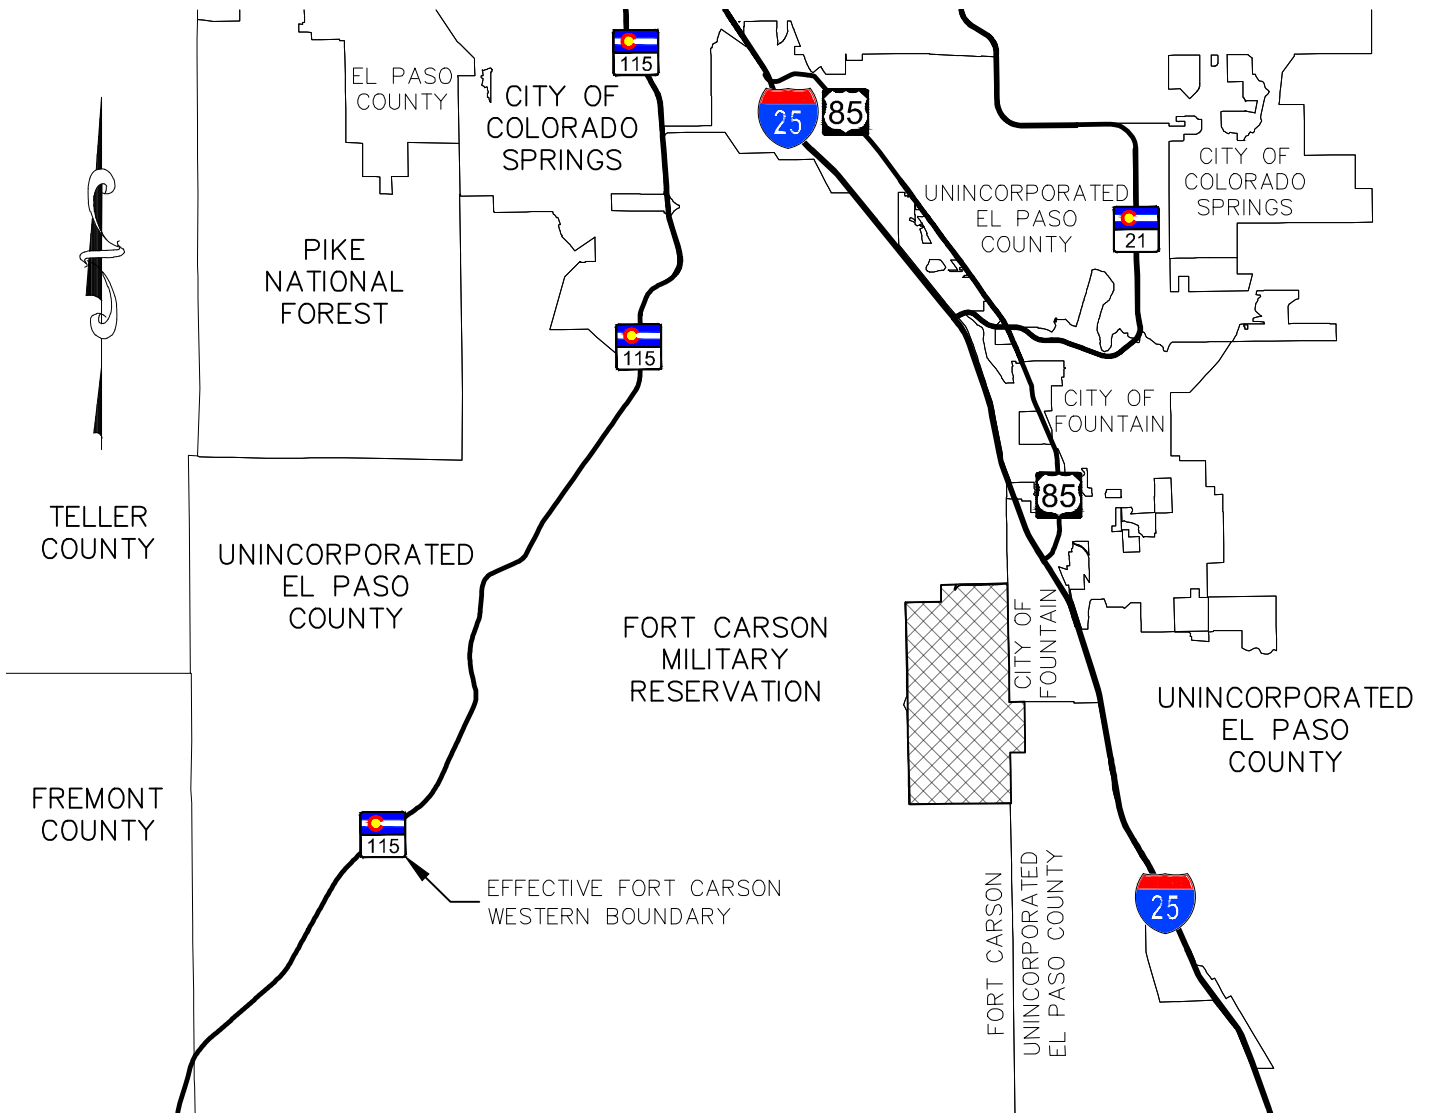

SOUTHERN COLORADO RAIL PARK VICINITY MAP

212 N. WAHSATCH AVE., STE 305
COLORADO SPRINGS, CO 80903
PHONE: 719.955.5485

CIVIL CONSULTANTS, INC.