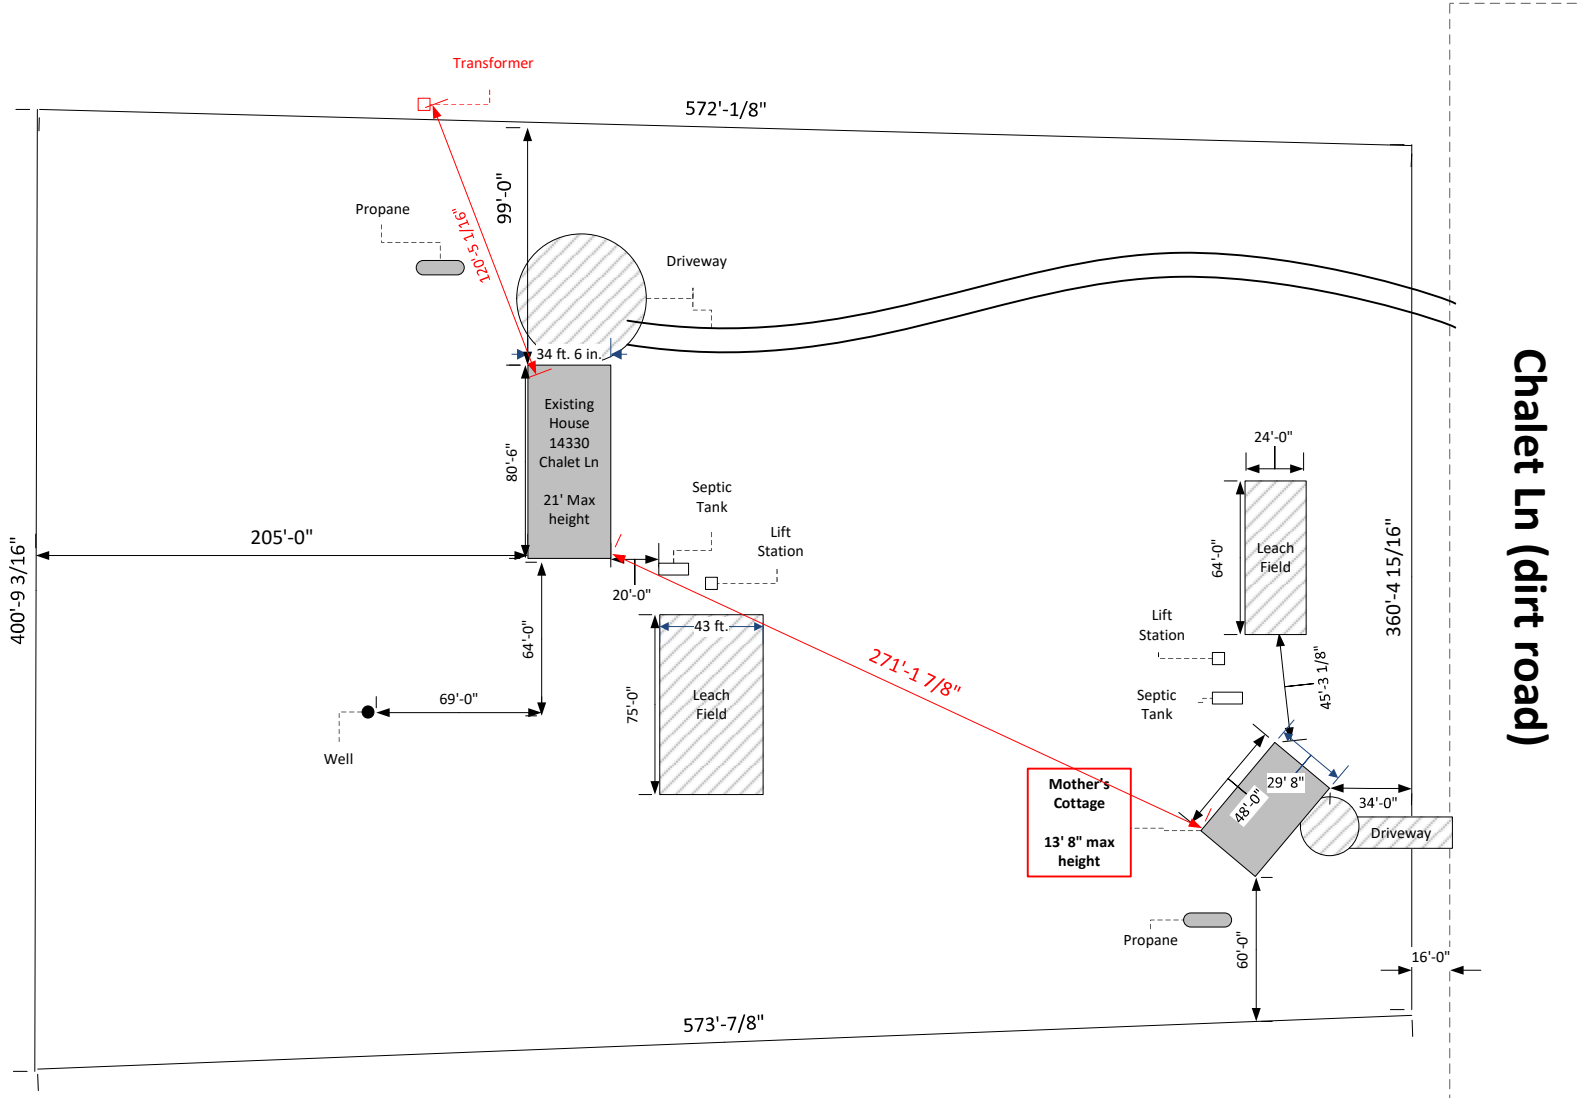

14330 Chalet Ln
 Elbert CO, 80106-8881
 Date: 01/04/2021

Chalet Ln (dirt road)