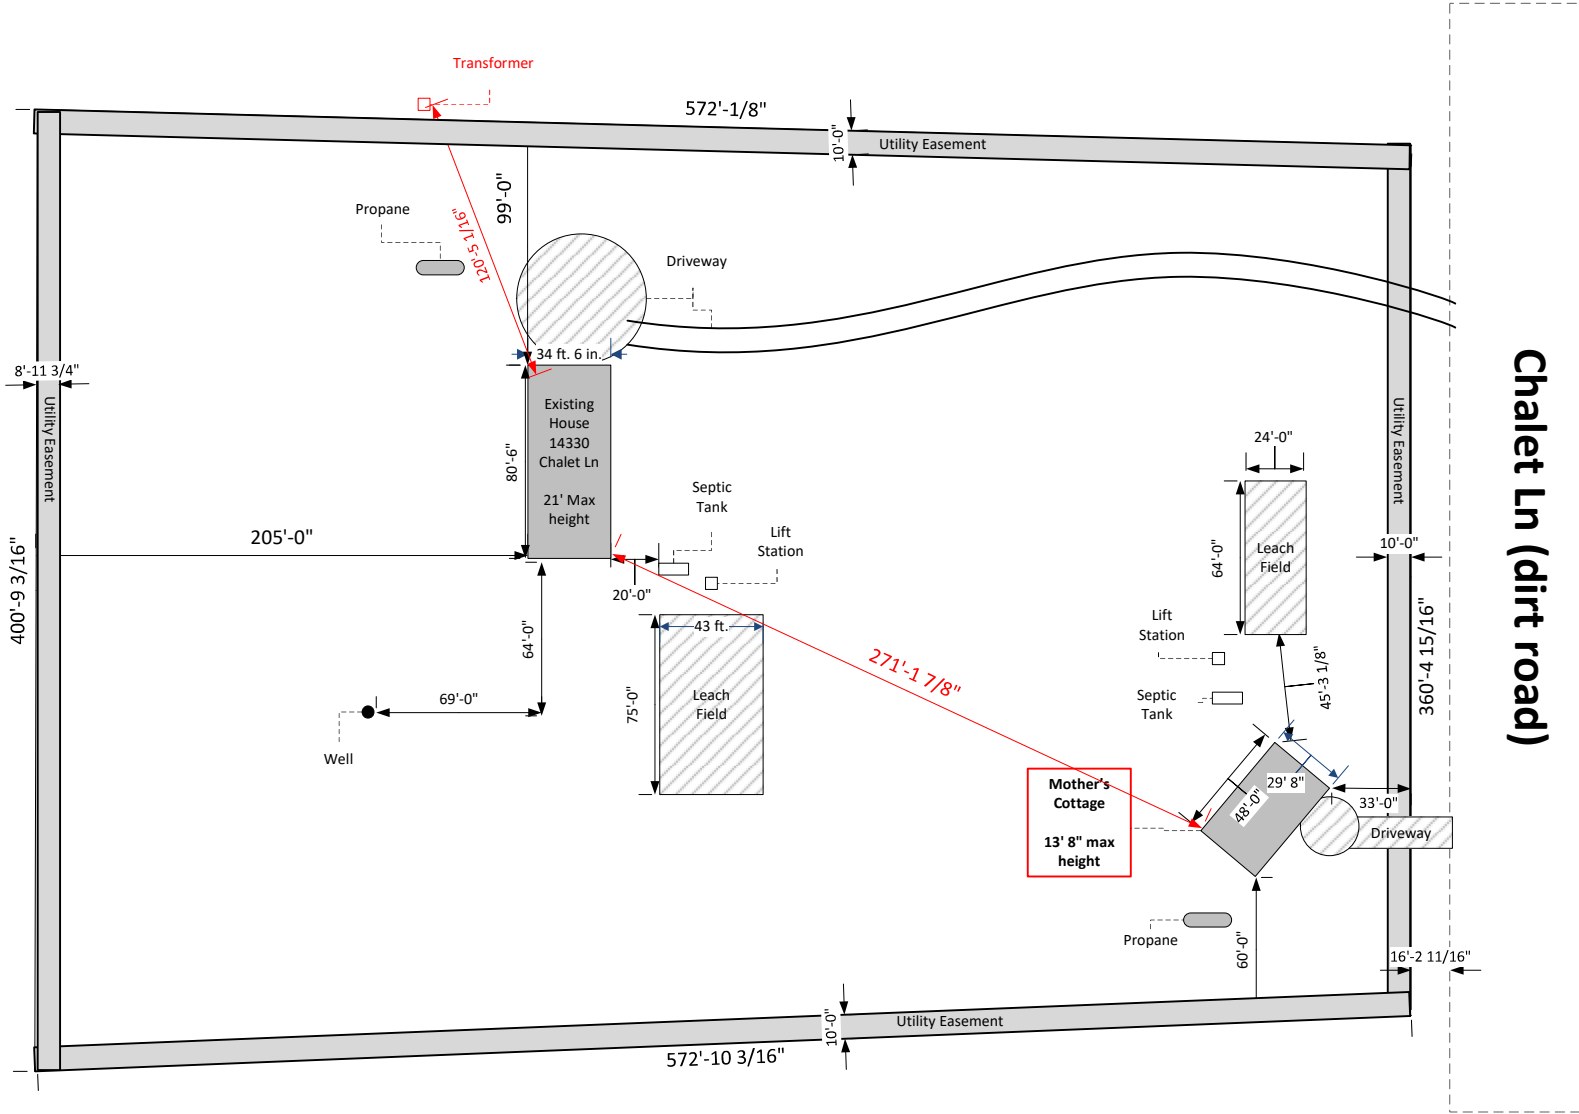

14330 Chalet Ln
 Elbert CO, 80106-8881
 Date: 01/04/2021

Chalet Ln (dirt road)