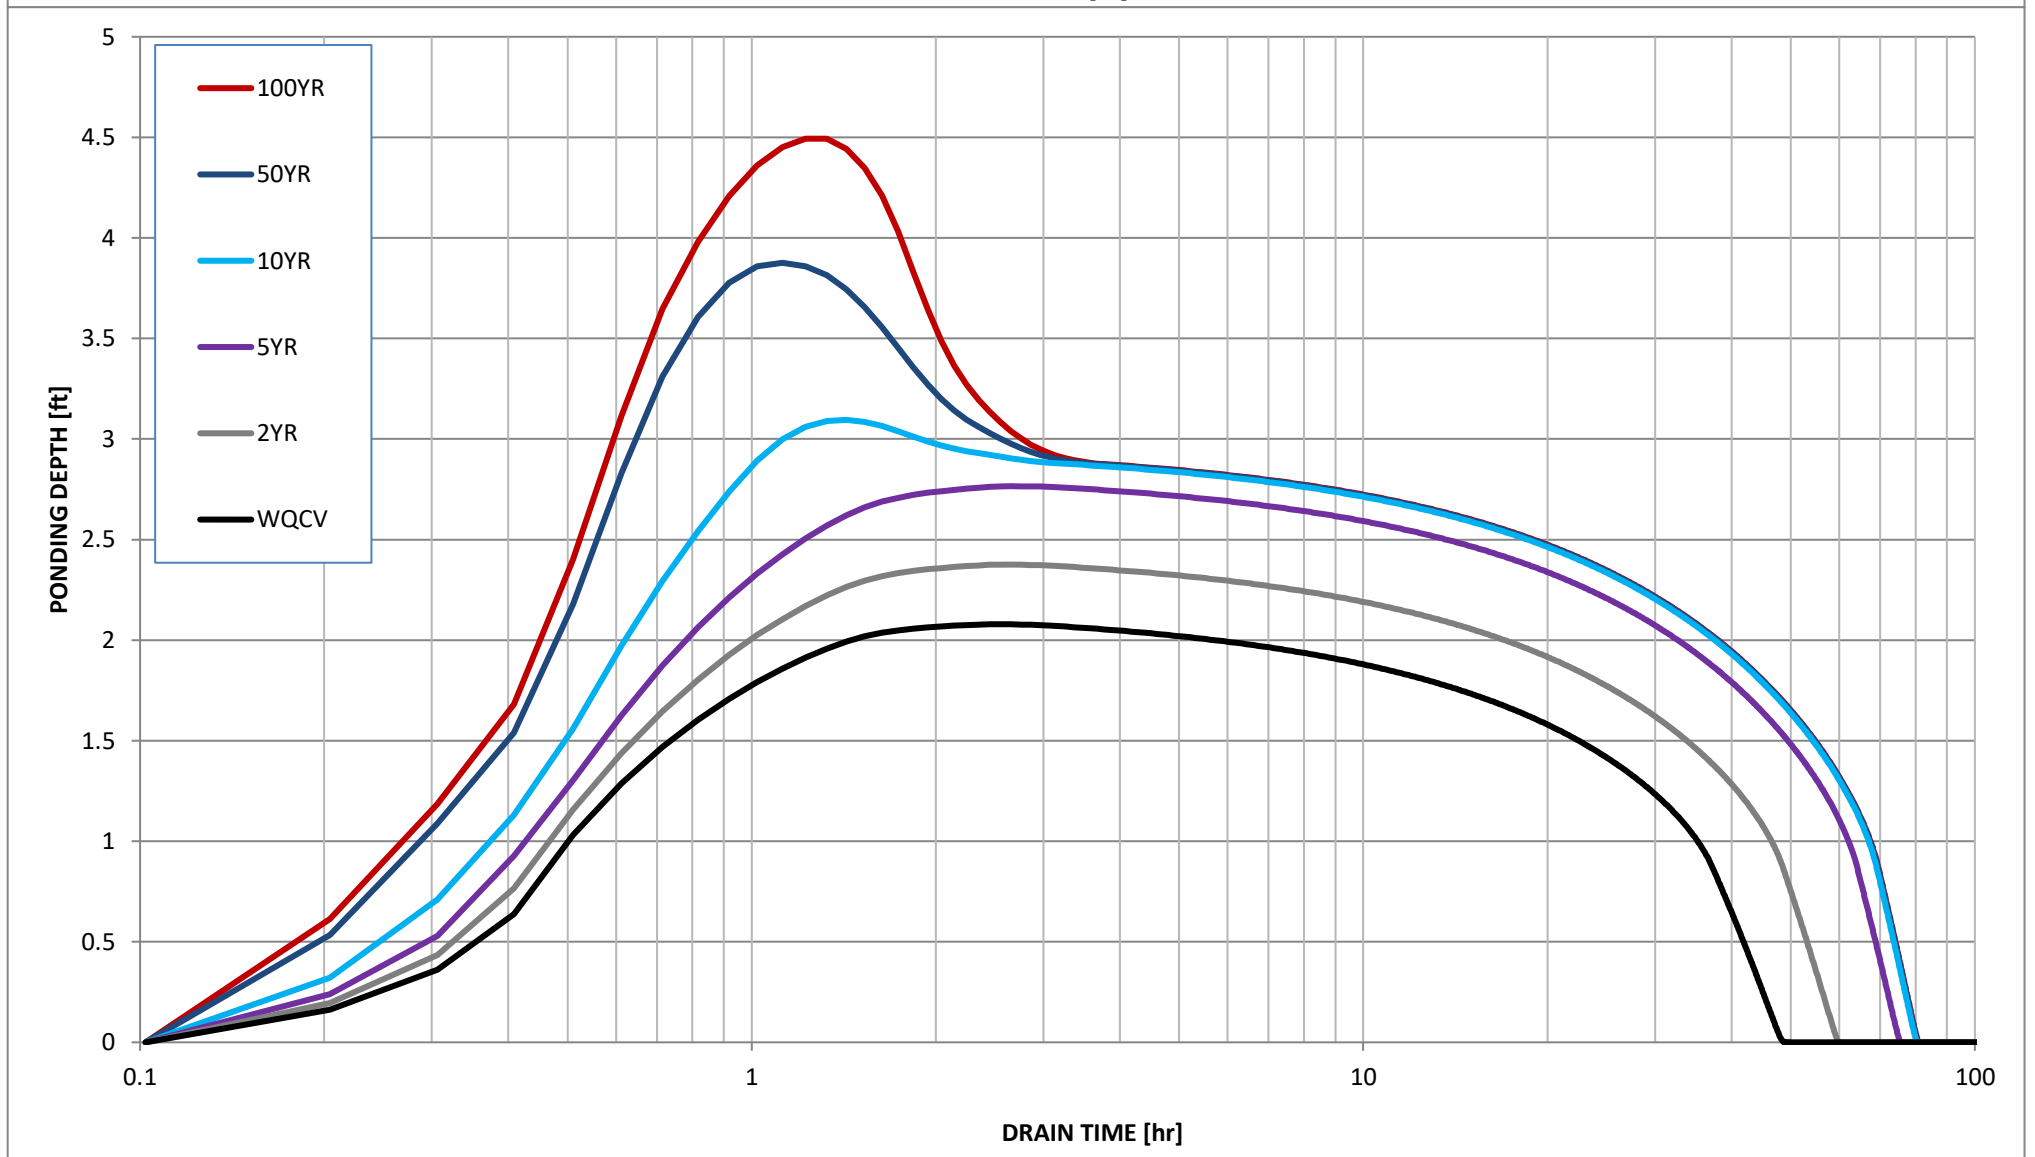

# Stormwater Detention and Infiltration Design Data Sheet