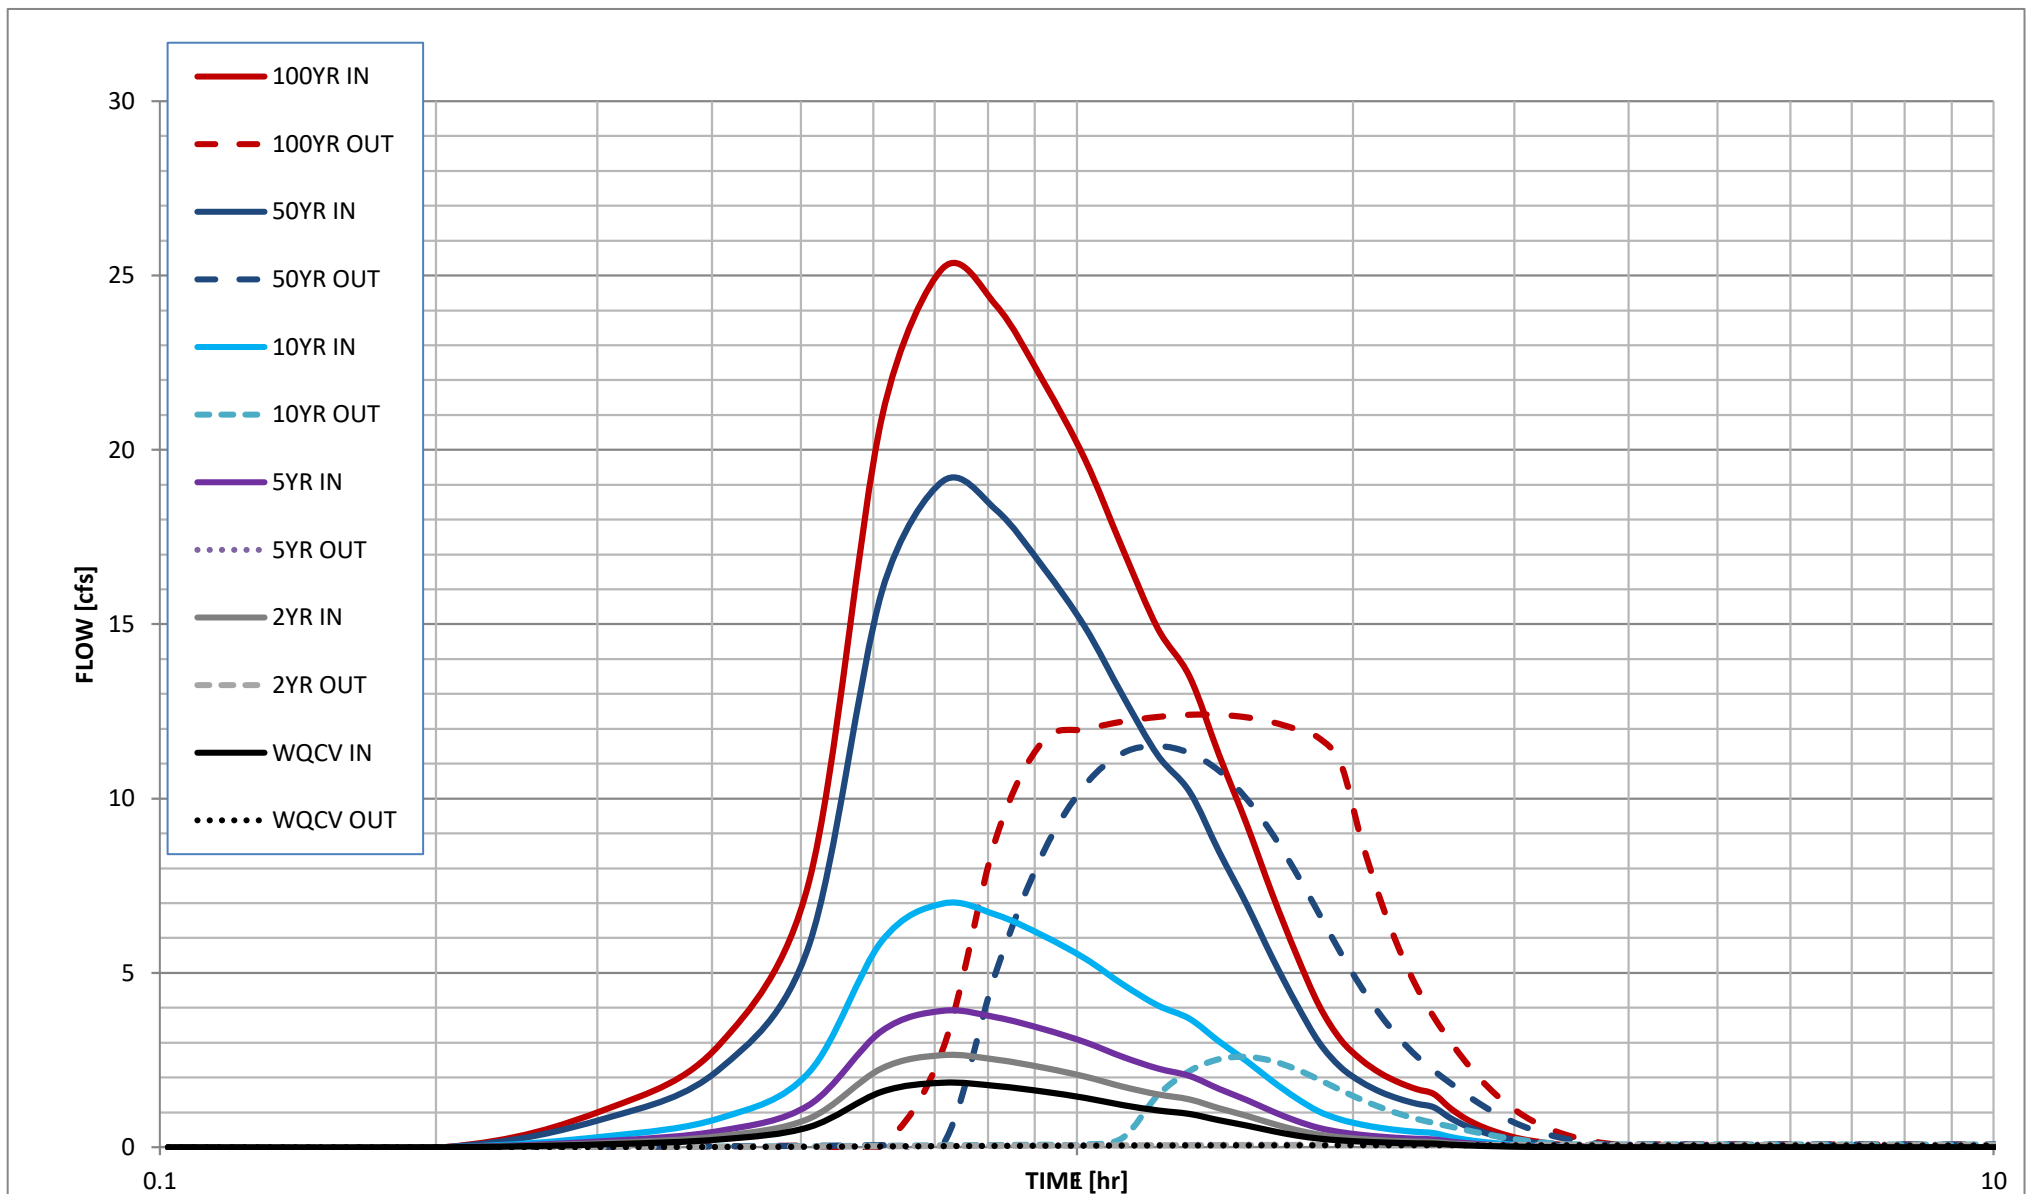

# Stormwater Detention and Infiltration Design Data Sheet