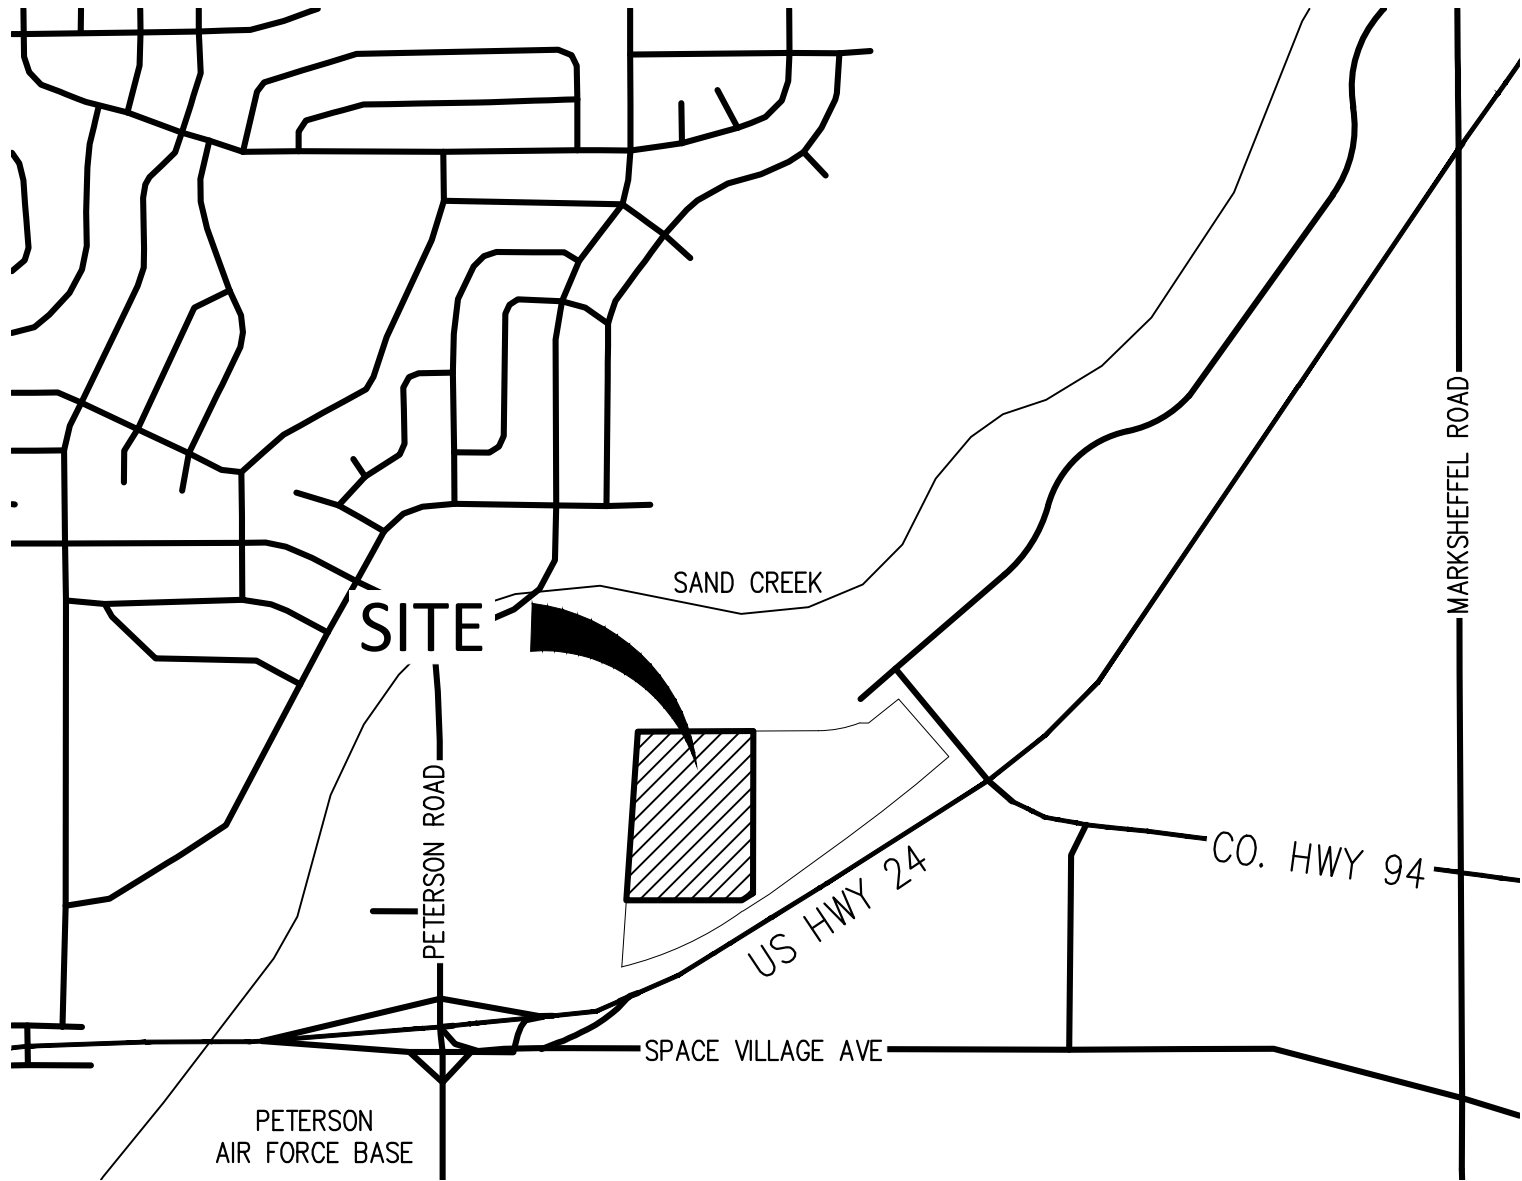

Plotted: MON 04/05/21 3:02:34P. By: Adam Harkness Filepath: k:\200823\engineering\exhibit\vicinity map.dwg Layout: layout1

1120 Lincoln Street, Suite 1000
Denver, Colorado 80203
P: 303.623.6300 F: 303.623.6311
HarrisKocherSmith.com

VICINITY MAP