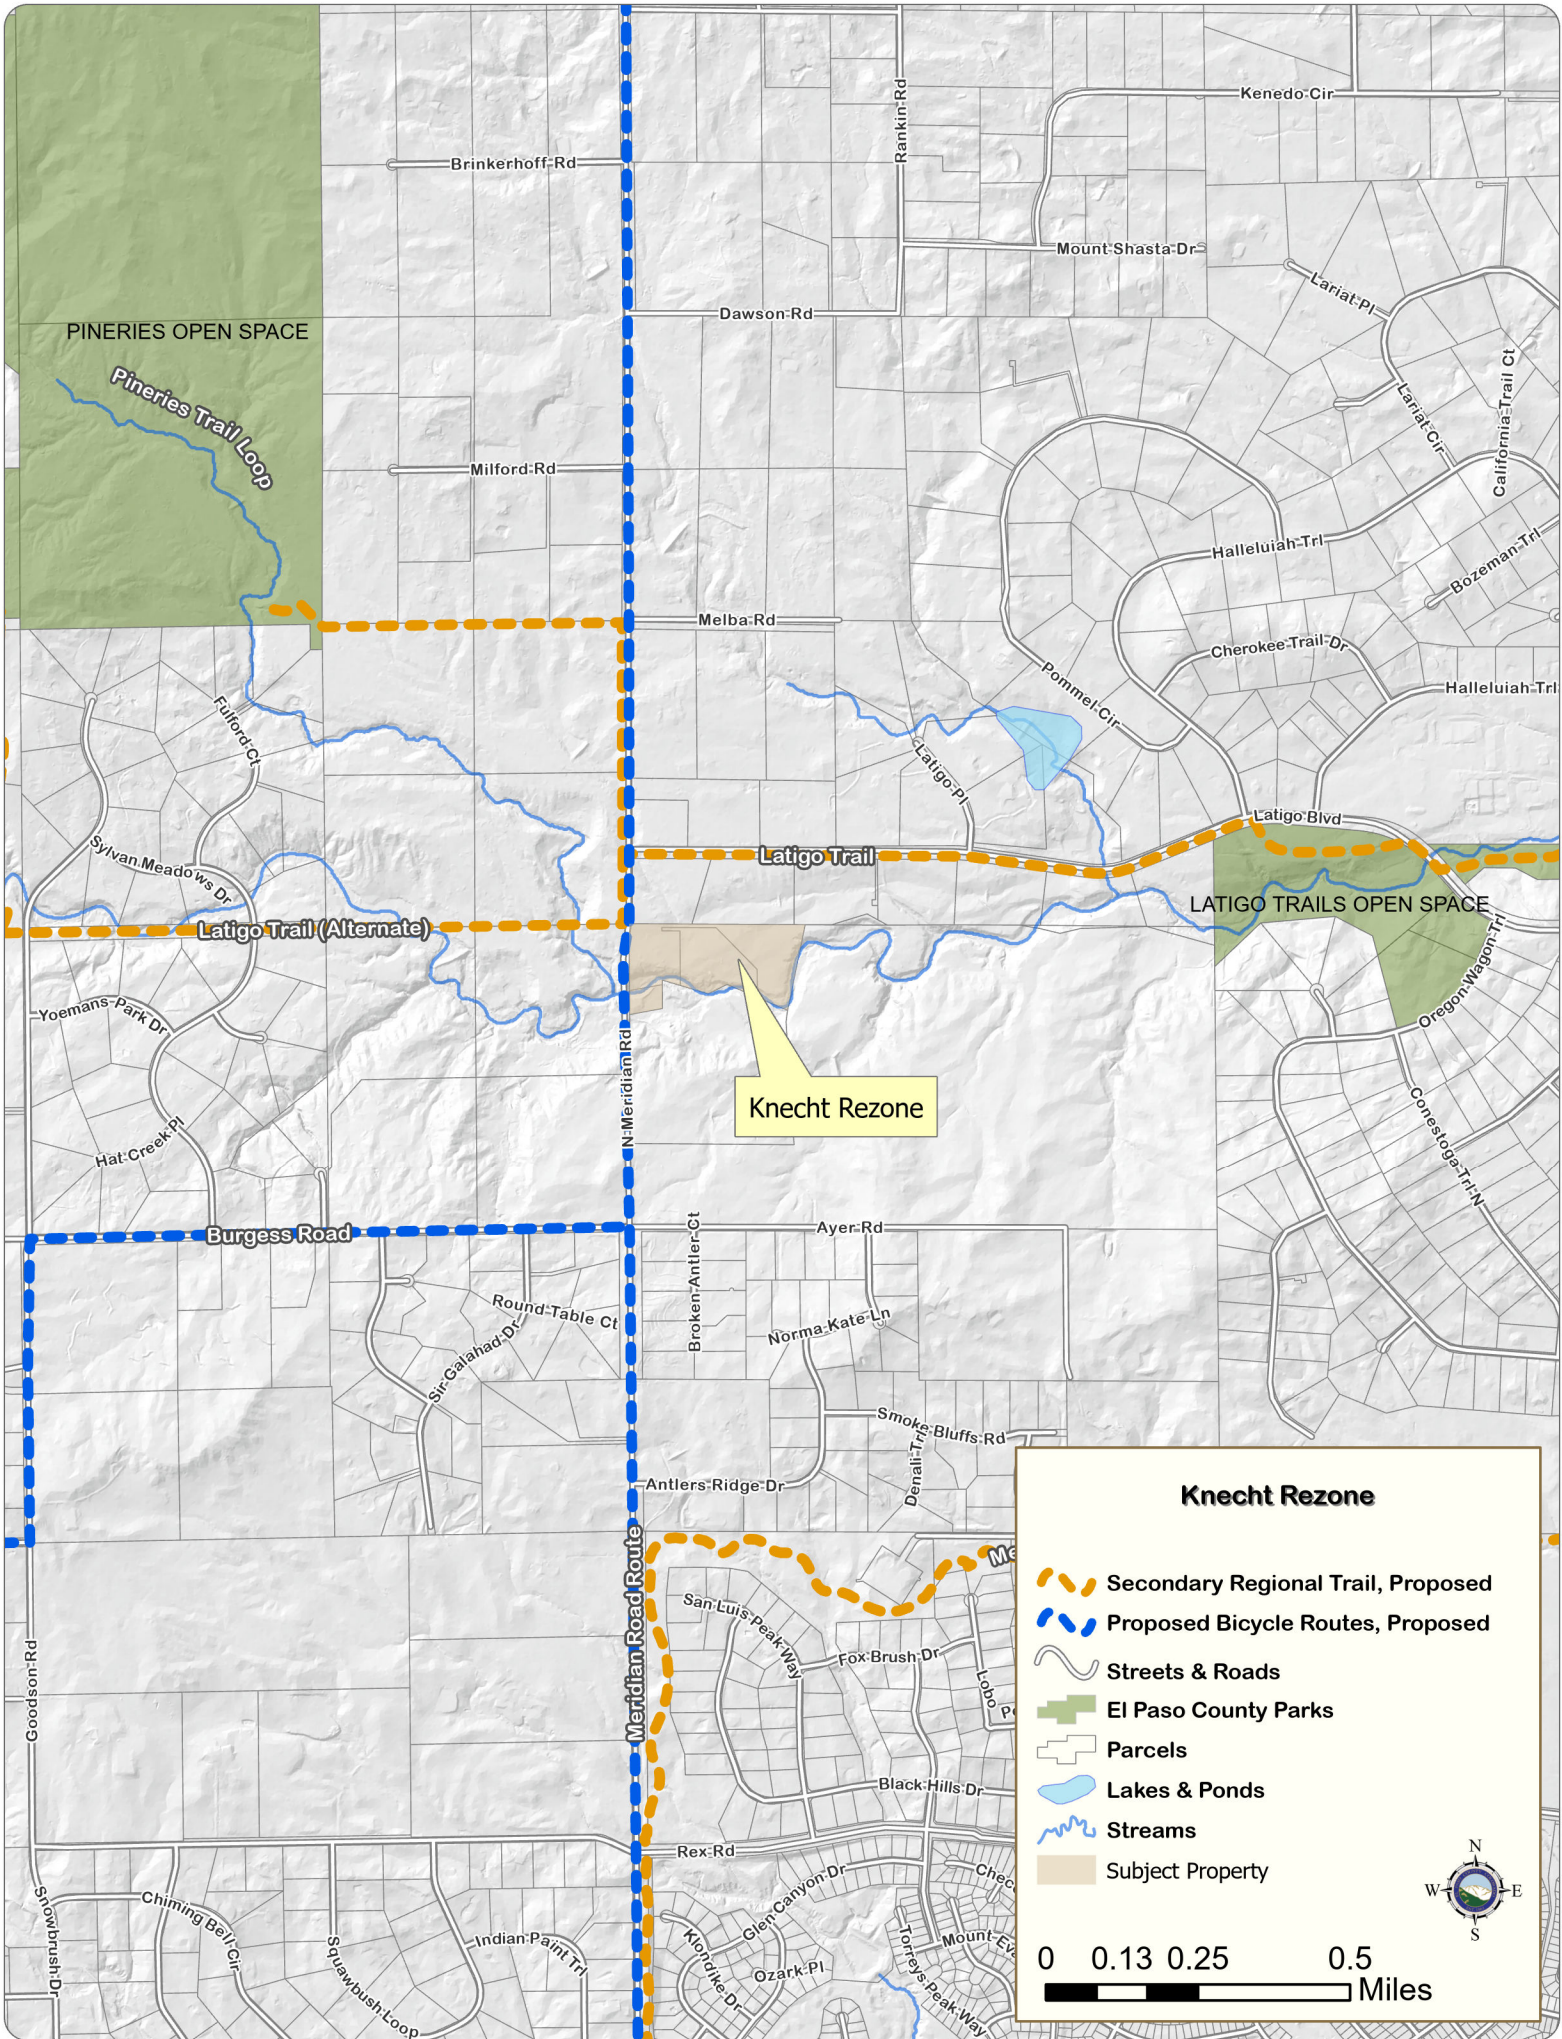

PINERIES OPEN SPACE

Pineries Trail Loop

Latigo Trail (Alternate)

Knecht Rezone

LATIGO TRAILS OPEN SPACE

Knecht Rezone

- Secondary Regional Trail, Proposed
- Proposed Bicycle Routes, Proposed
- Streets & Roads
- El Paso County Parks
- Parcels
- Lakes & Ponds
- Streams
- Subject Property