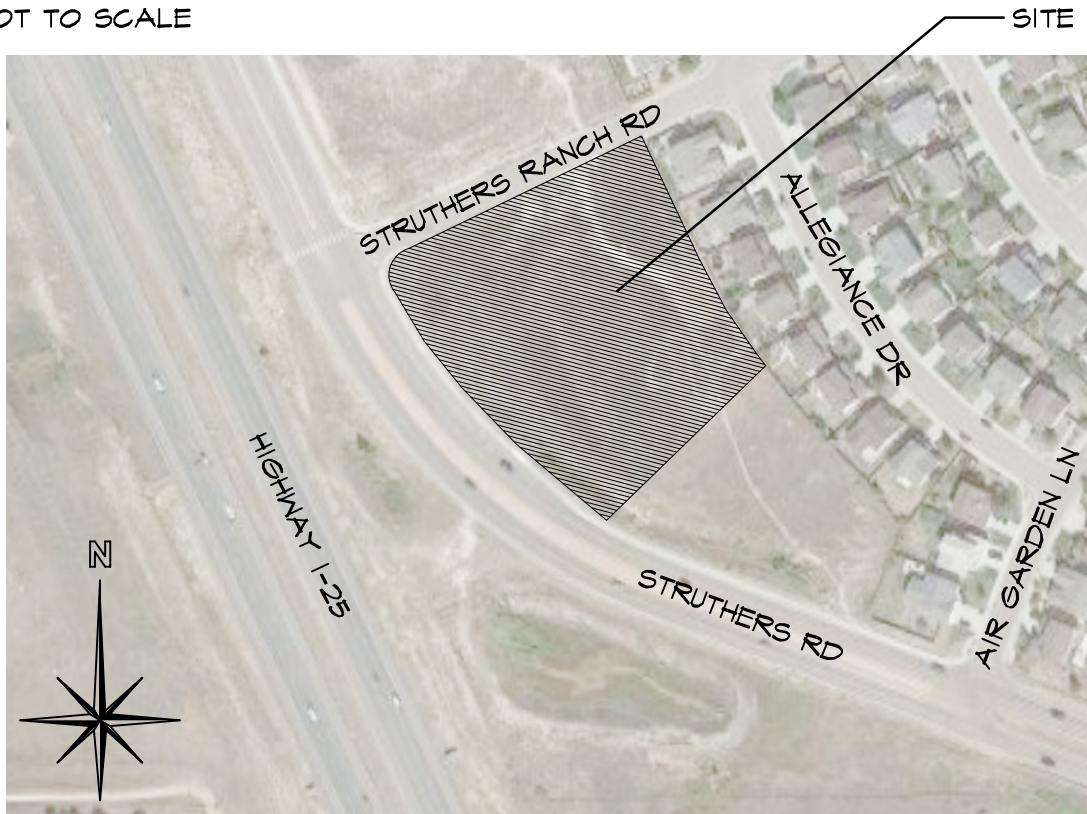

VICINITY MAP

NOT TO SCALE

PROPERTY INFORMATION

PARCEL NUMBER: 71363-03-010

PROPERTY ADDRESS: 847 STRUTHERS RANCH RD
COLORADO SPRINGS, CO 80921

OWNER NAME: CLARK FAMILY TRUST

OWNER MAILING ADDRESS: 3585 HILL CIR.
COLORADO SPRINGS, CO 80904